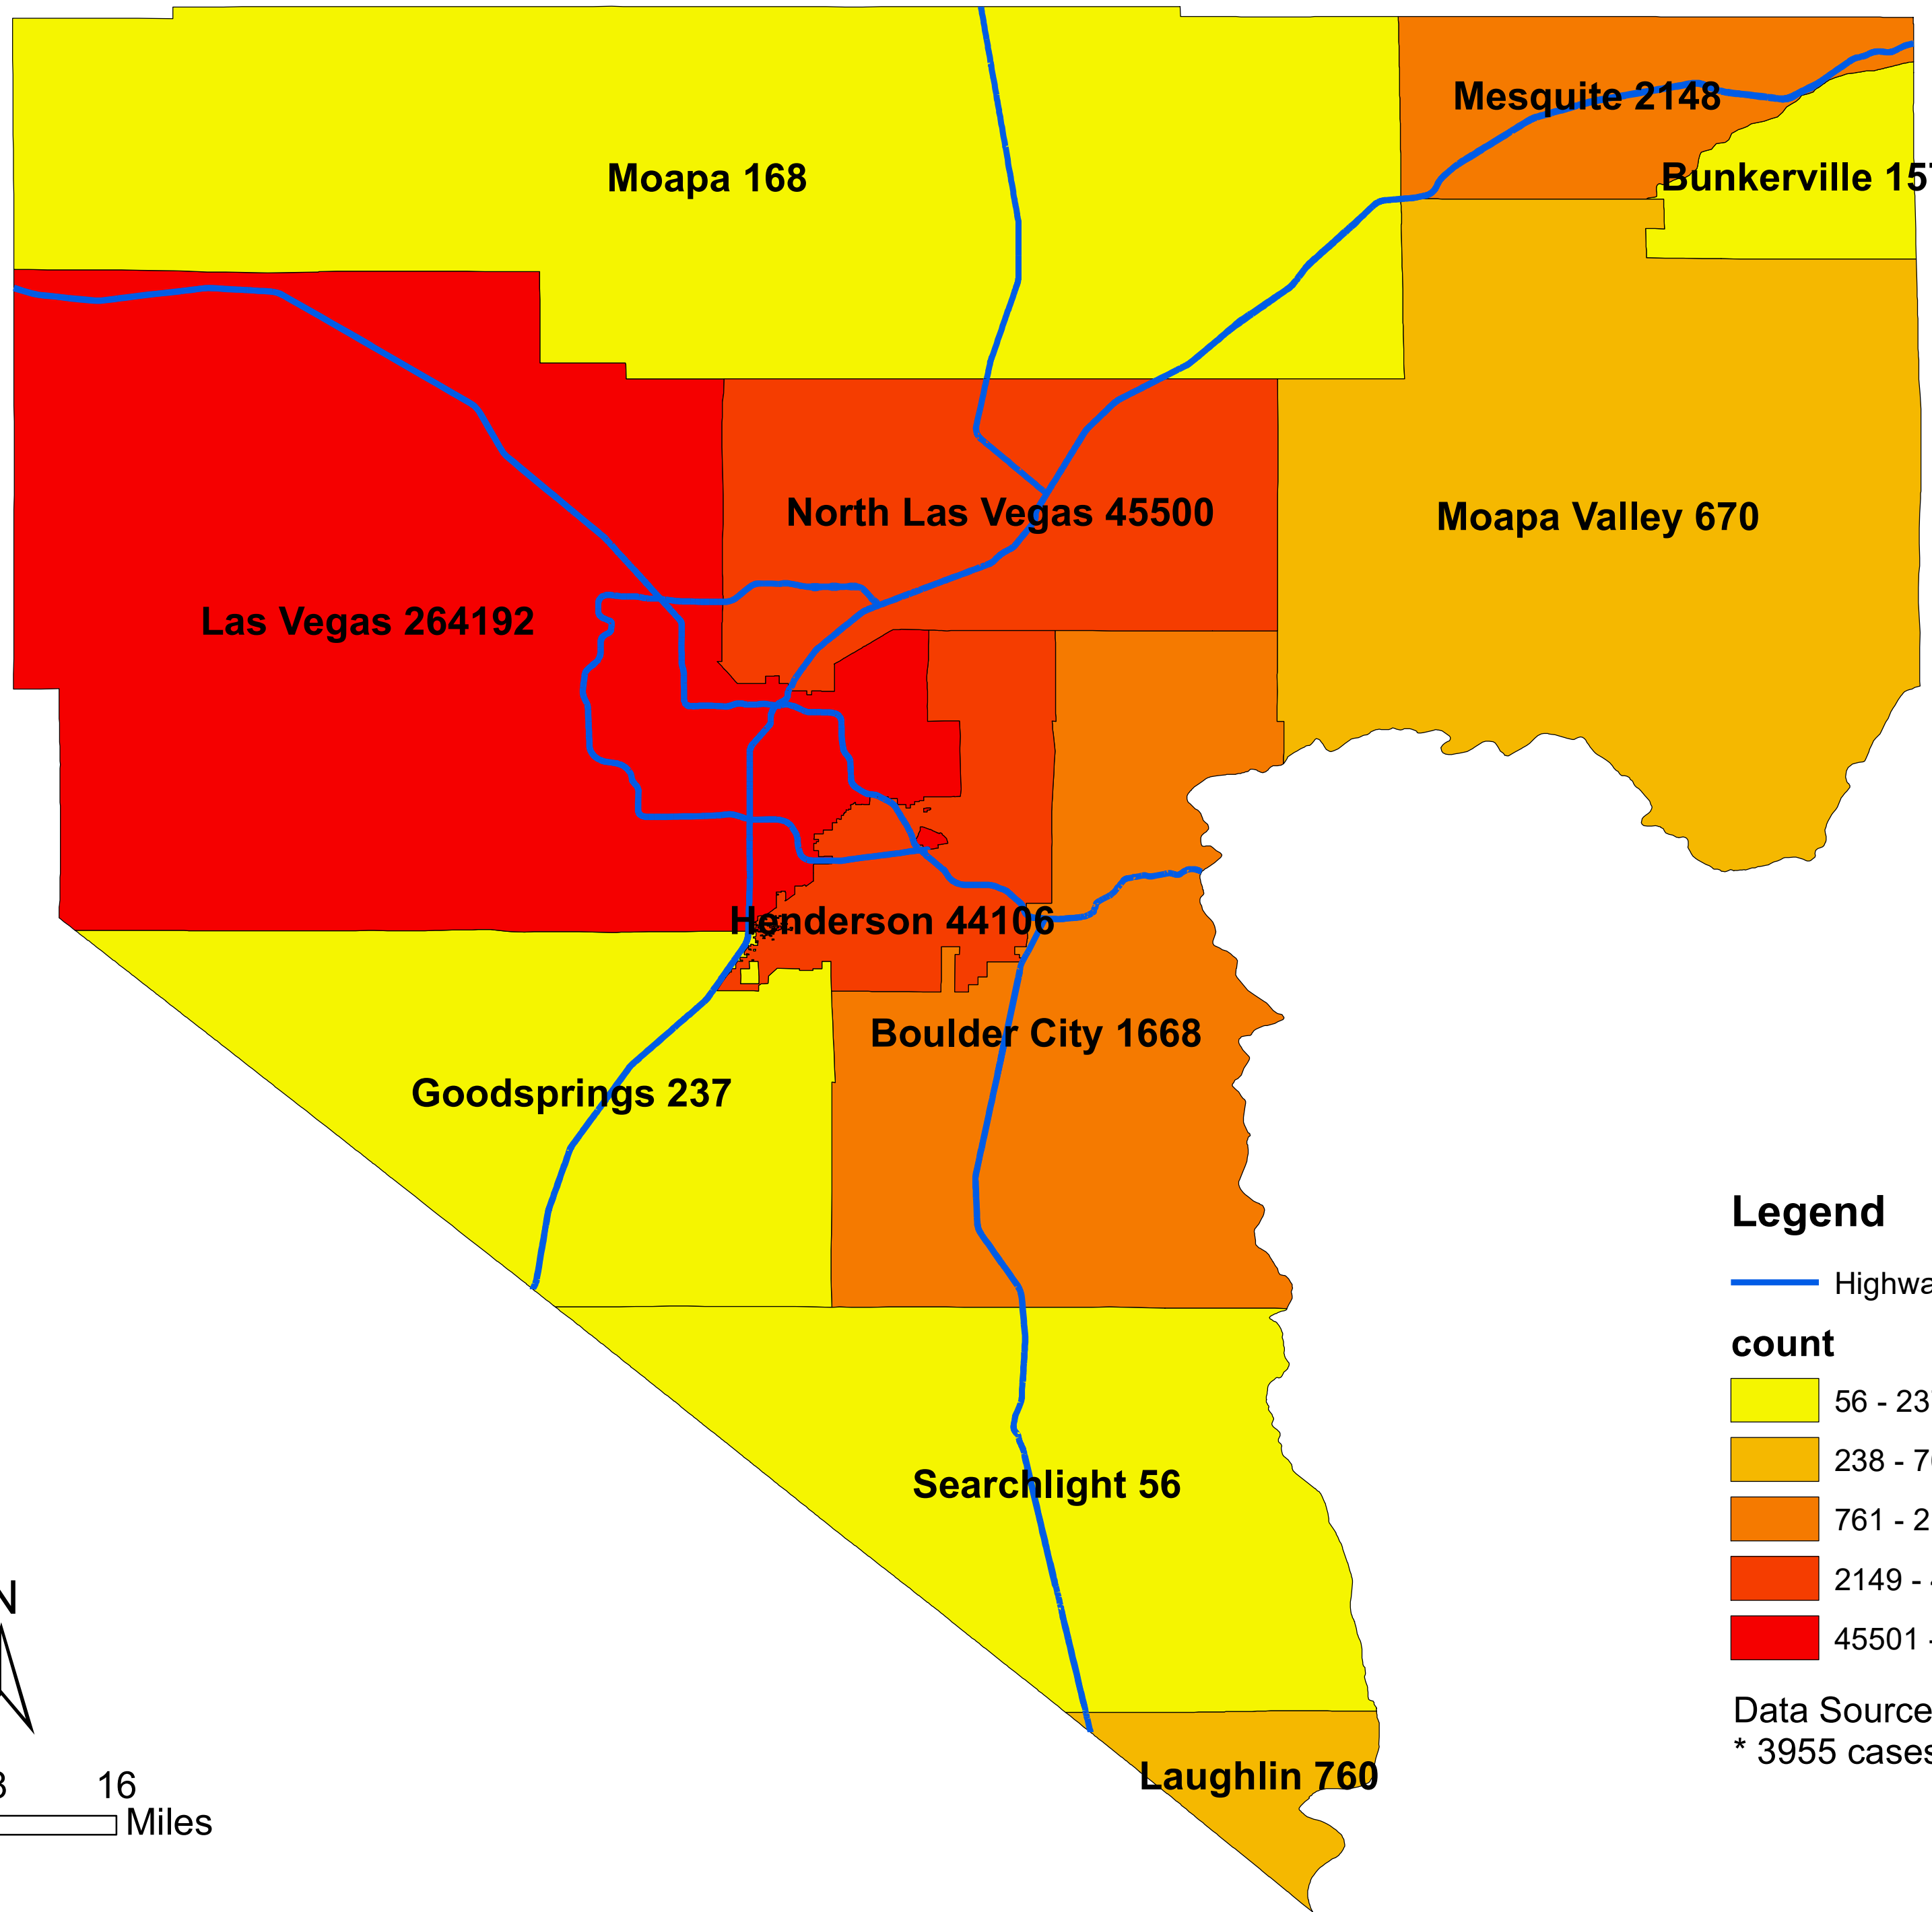

# Number of COVID-19 cases by city in Clark county (12.29.2021)

## Legend

— Highway

### count

- 56 - 237
- 238 - 760
- 761 - 2148
- 2149 - 45500
- 45501 - 264192

Data Source: SNHD

\* 3955 cases without city information

0 4 8 16 Miles