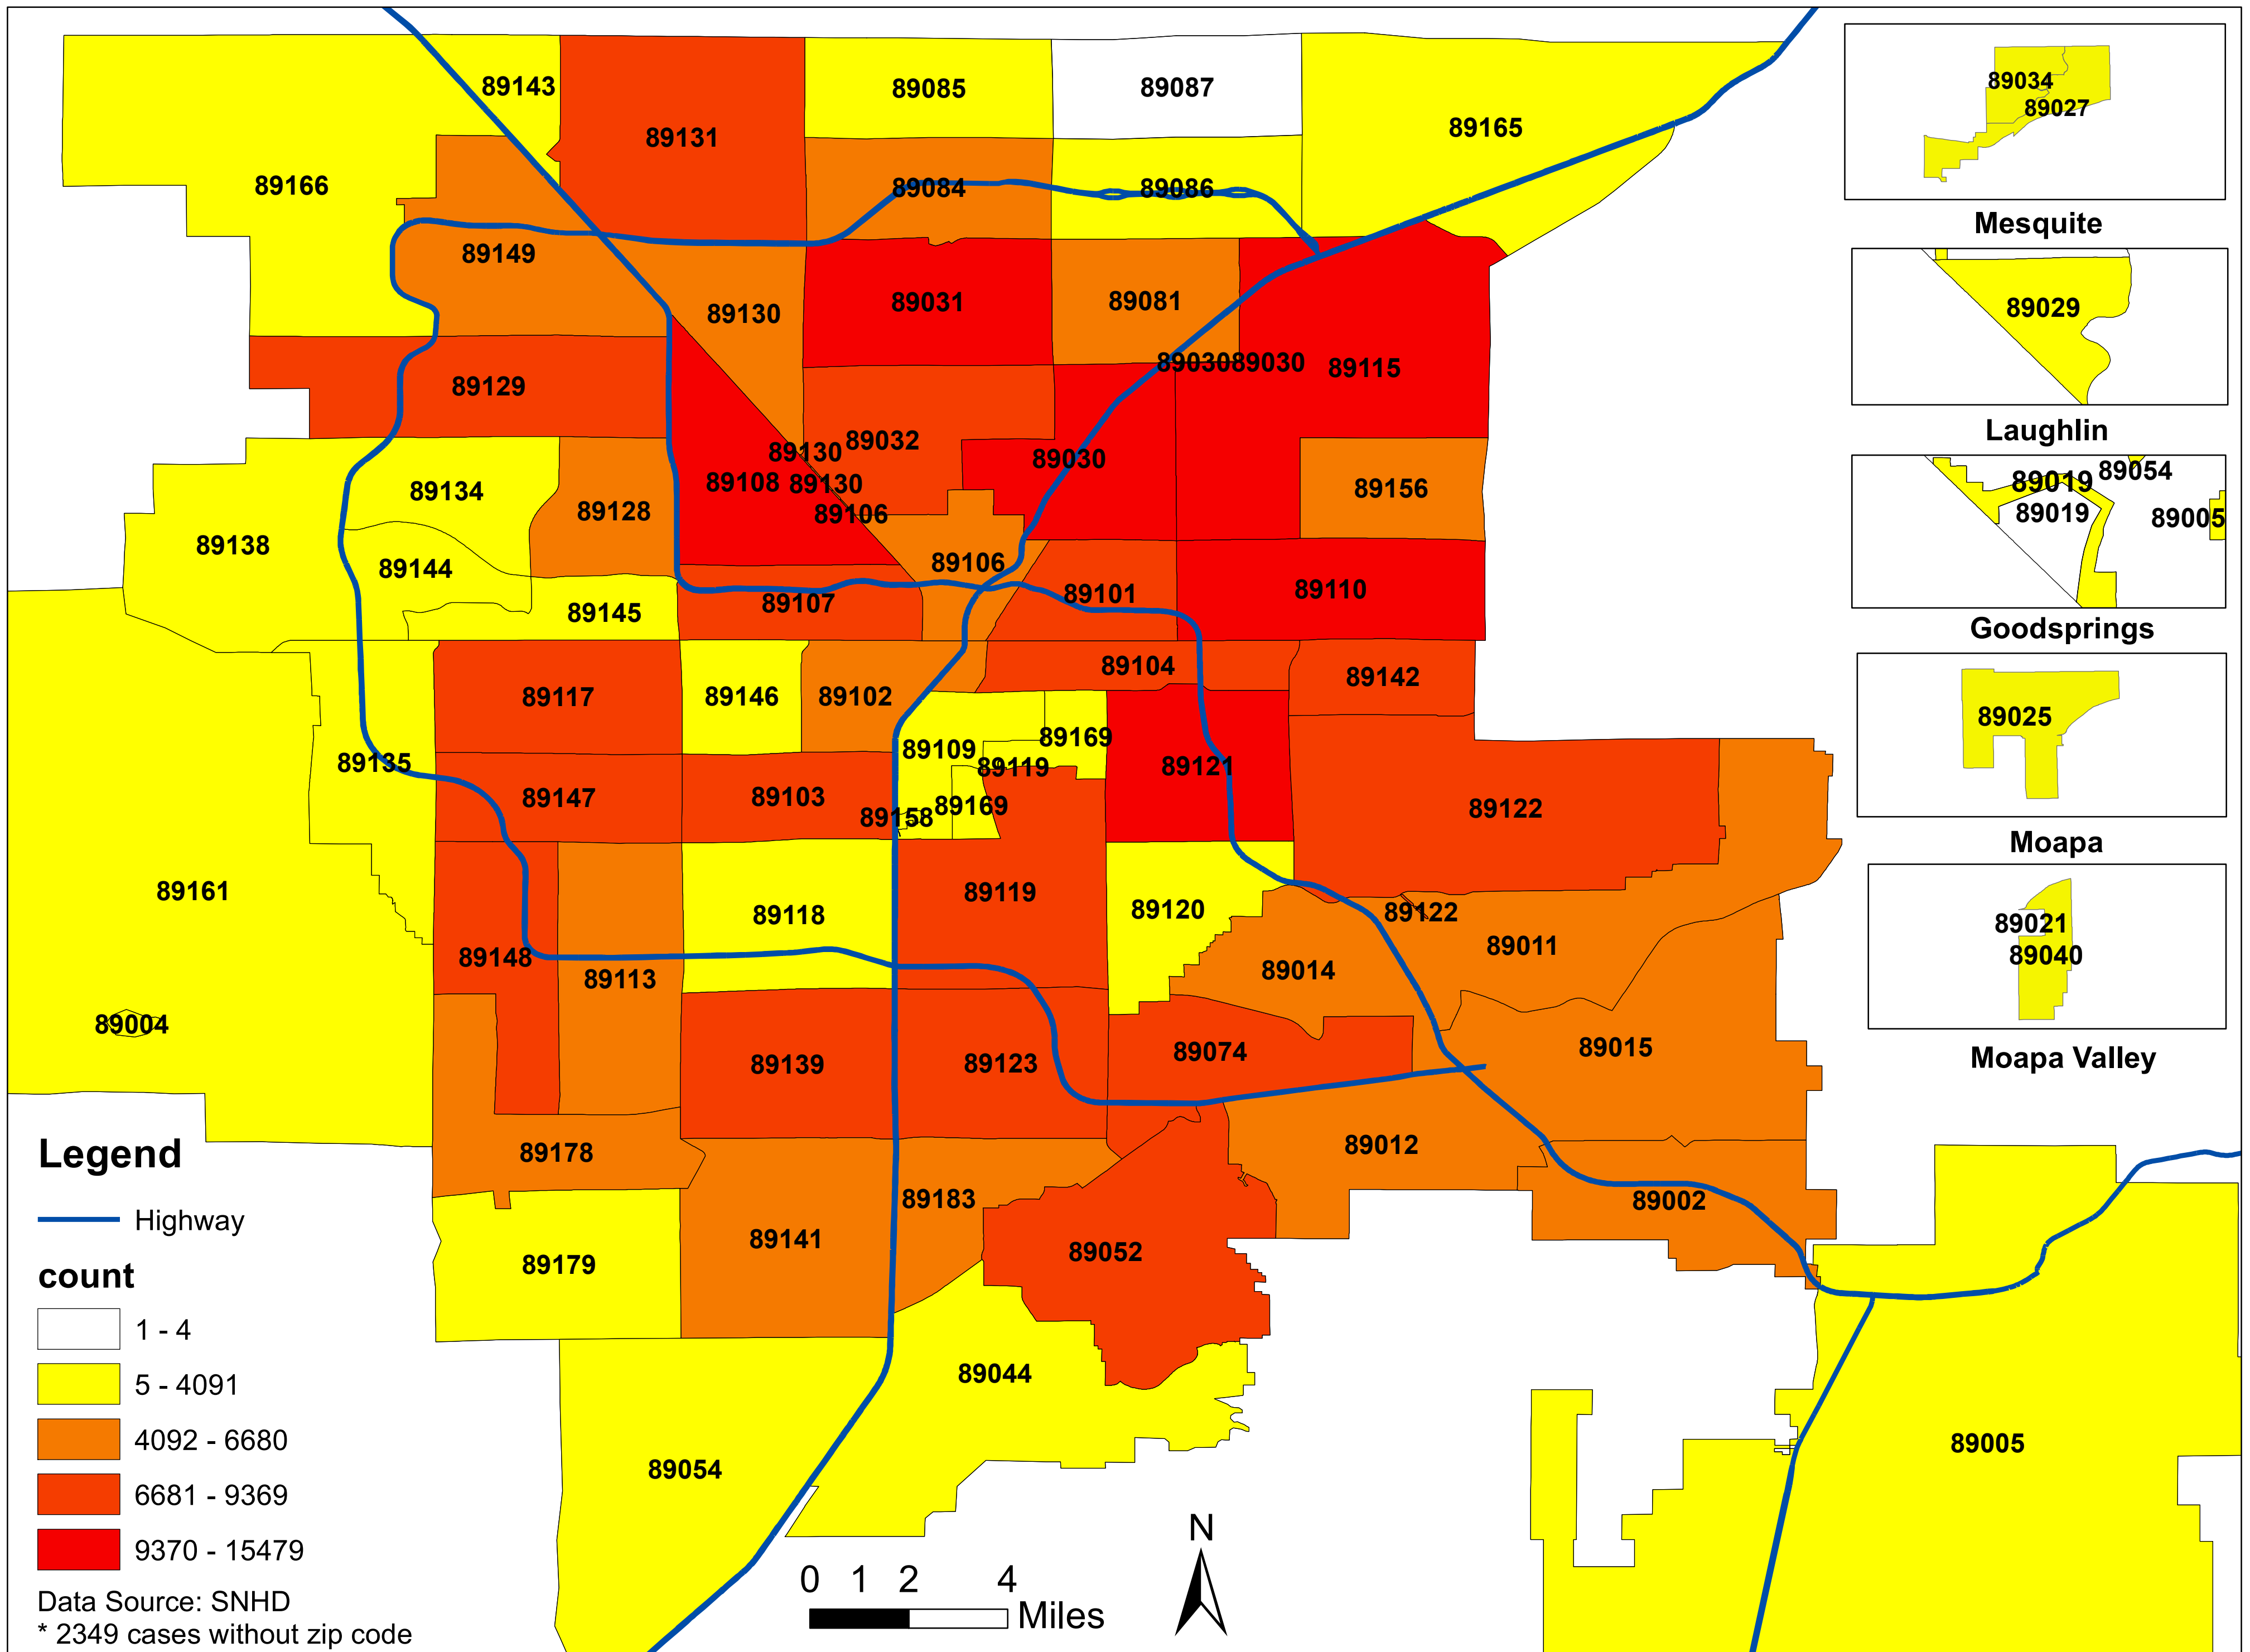

# Number of COVID-19 cases by zip code in Clark county (12.28.2021)

**Note: More than 5 cases reported from 89124**