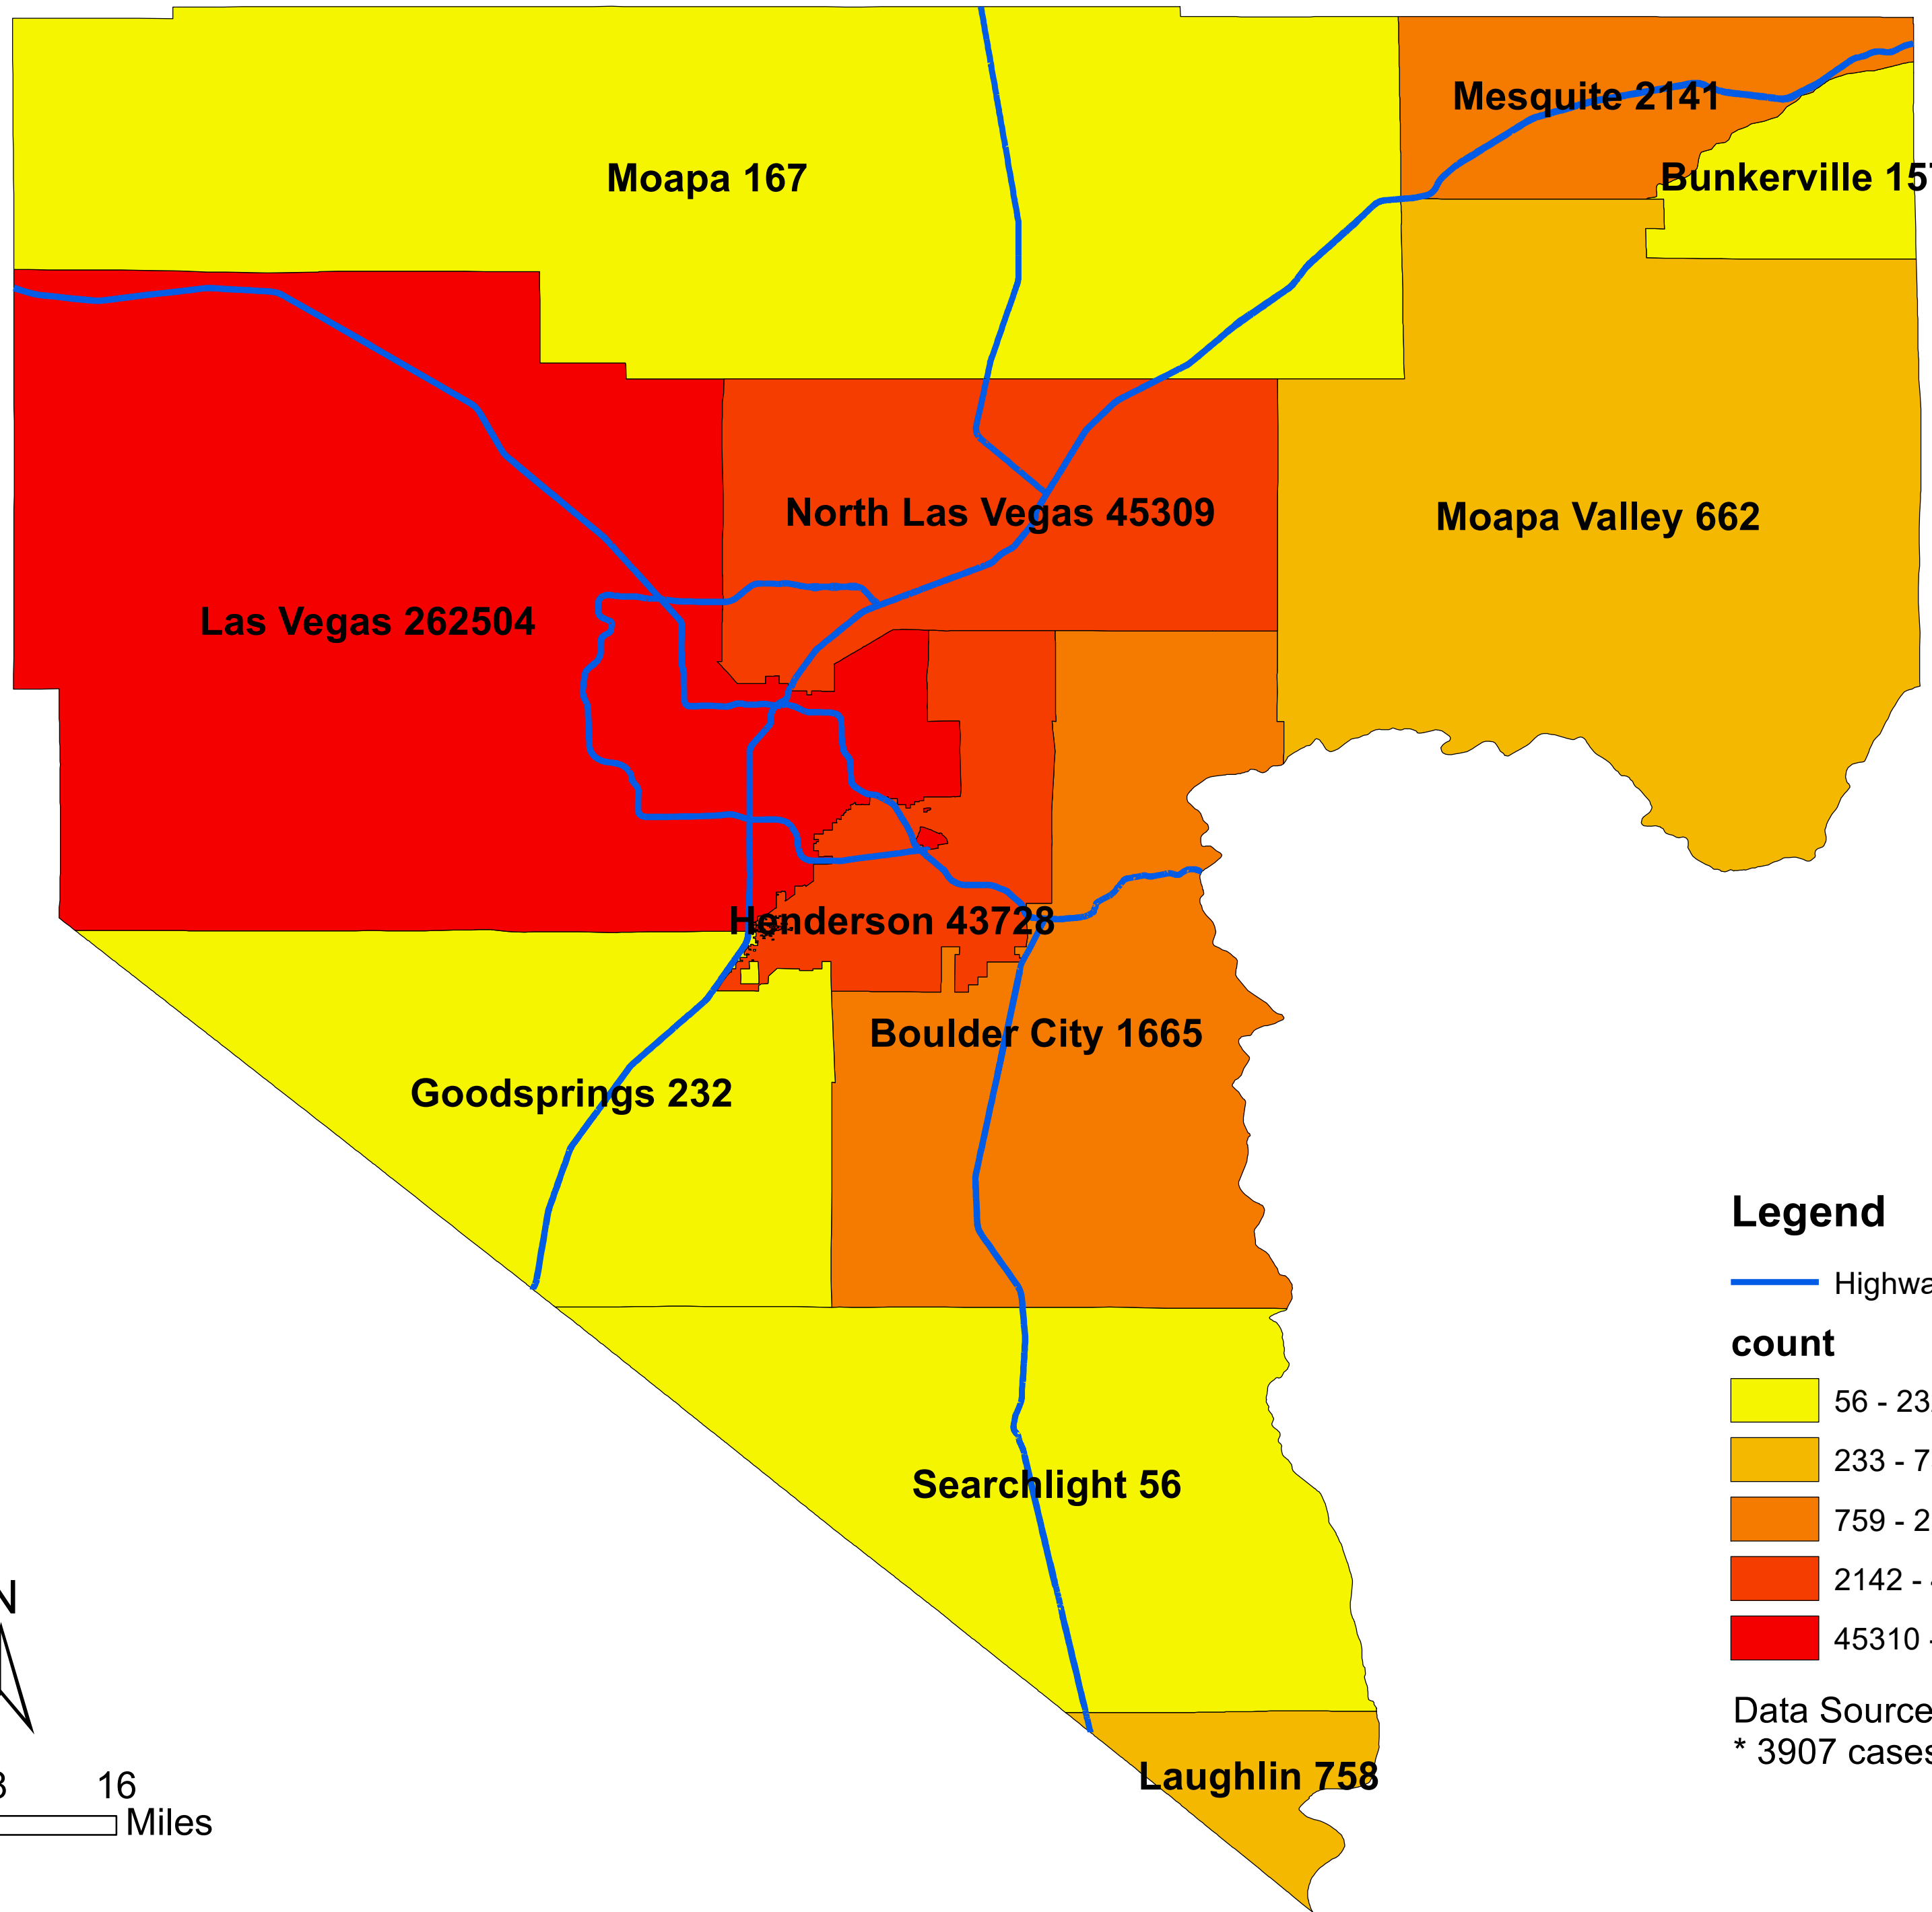

Number of COVID-19 cases by city in Clark county (12.28.2021)

Legend

— Highway

count

56 - 232

233 - 758

759 - 2141

2142 - 45309

45310 - 262504

Data Source: SNHD

* 3907 cases without city information

0 4 8 16
Miles