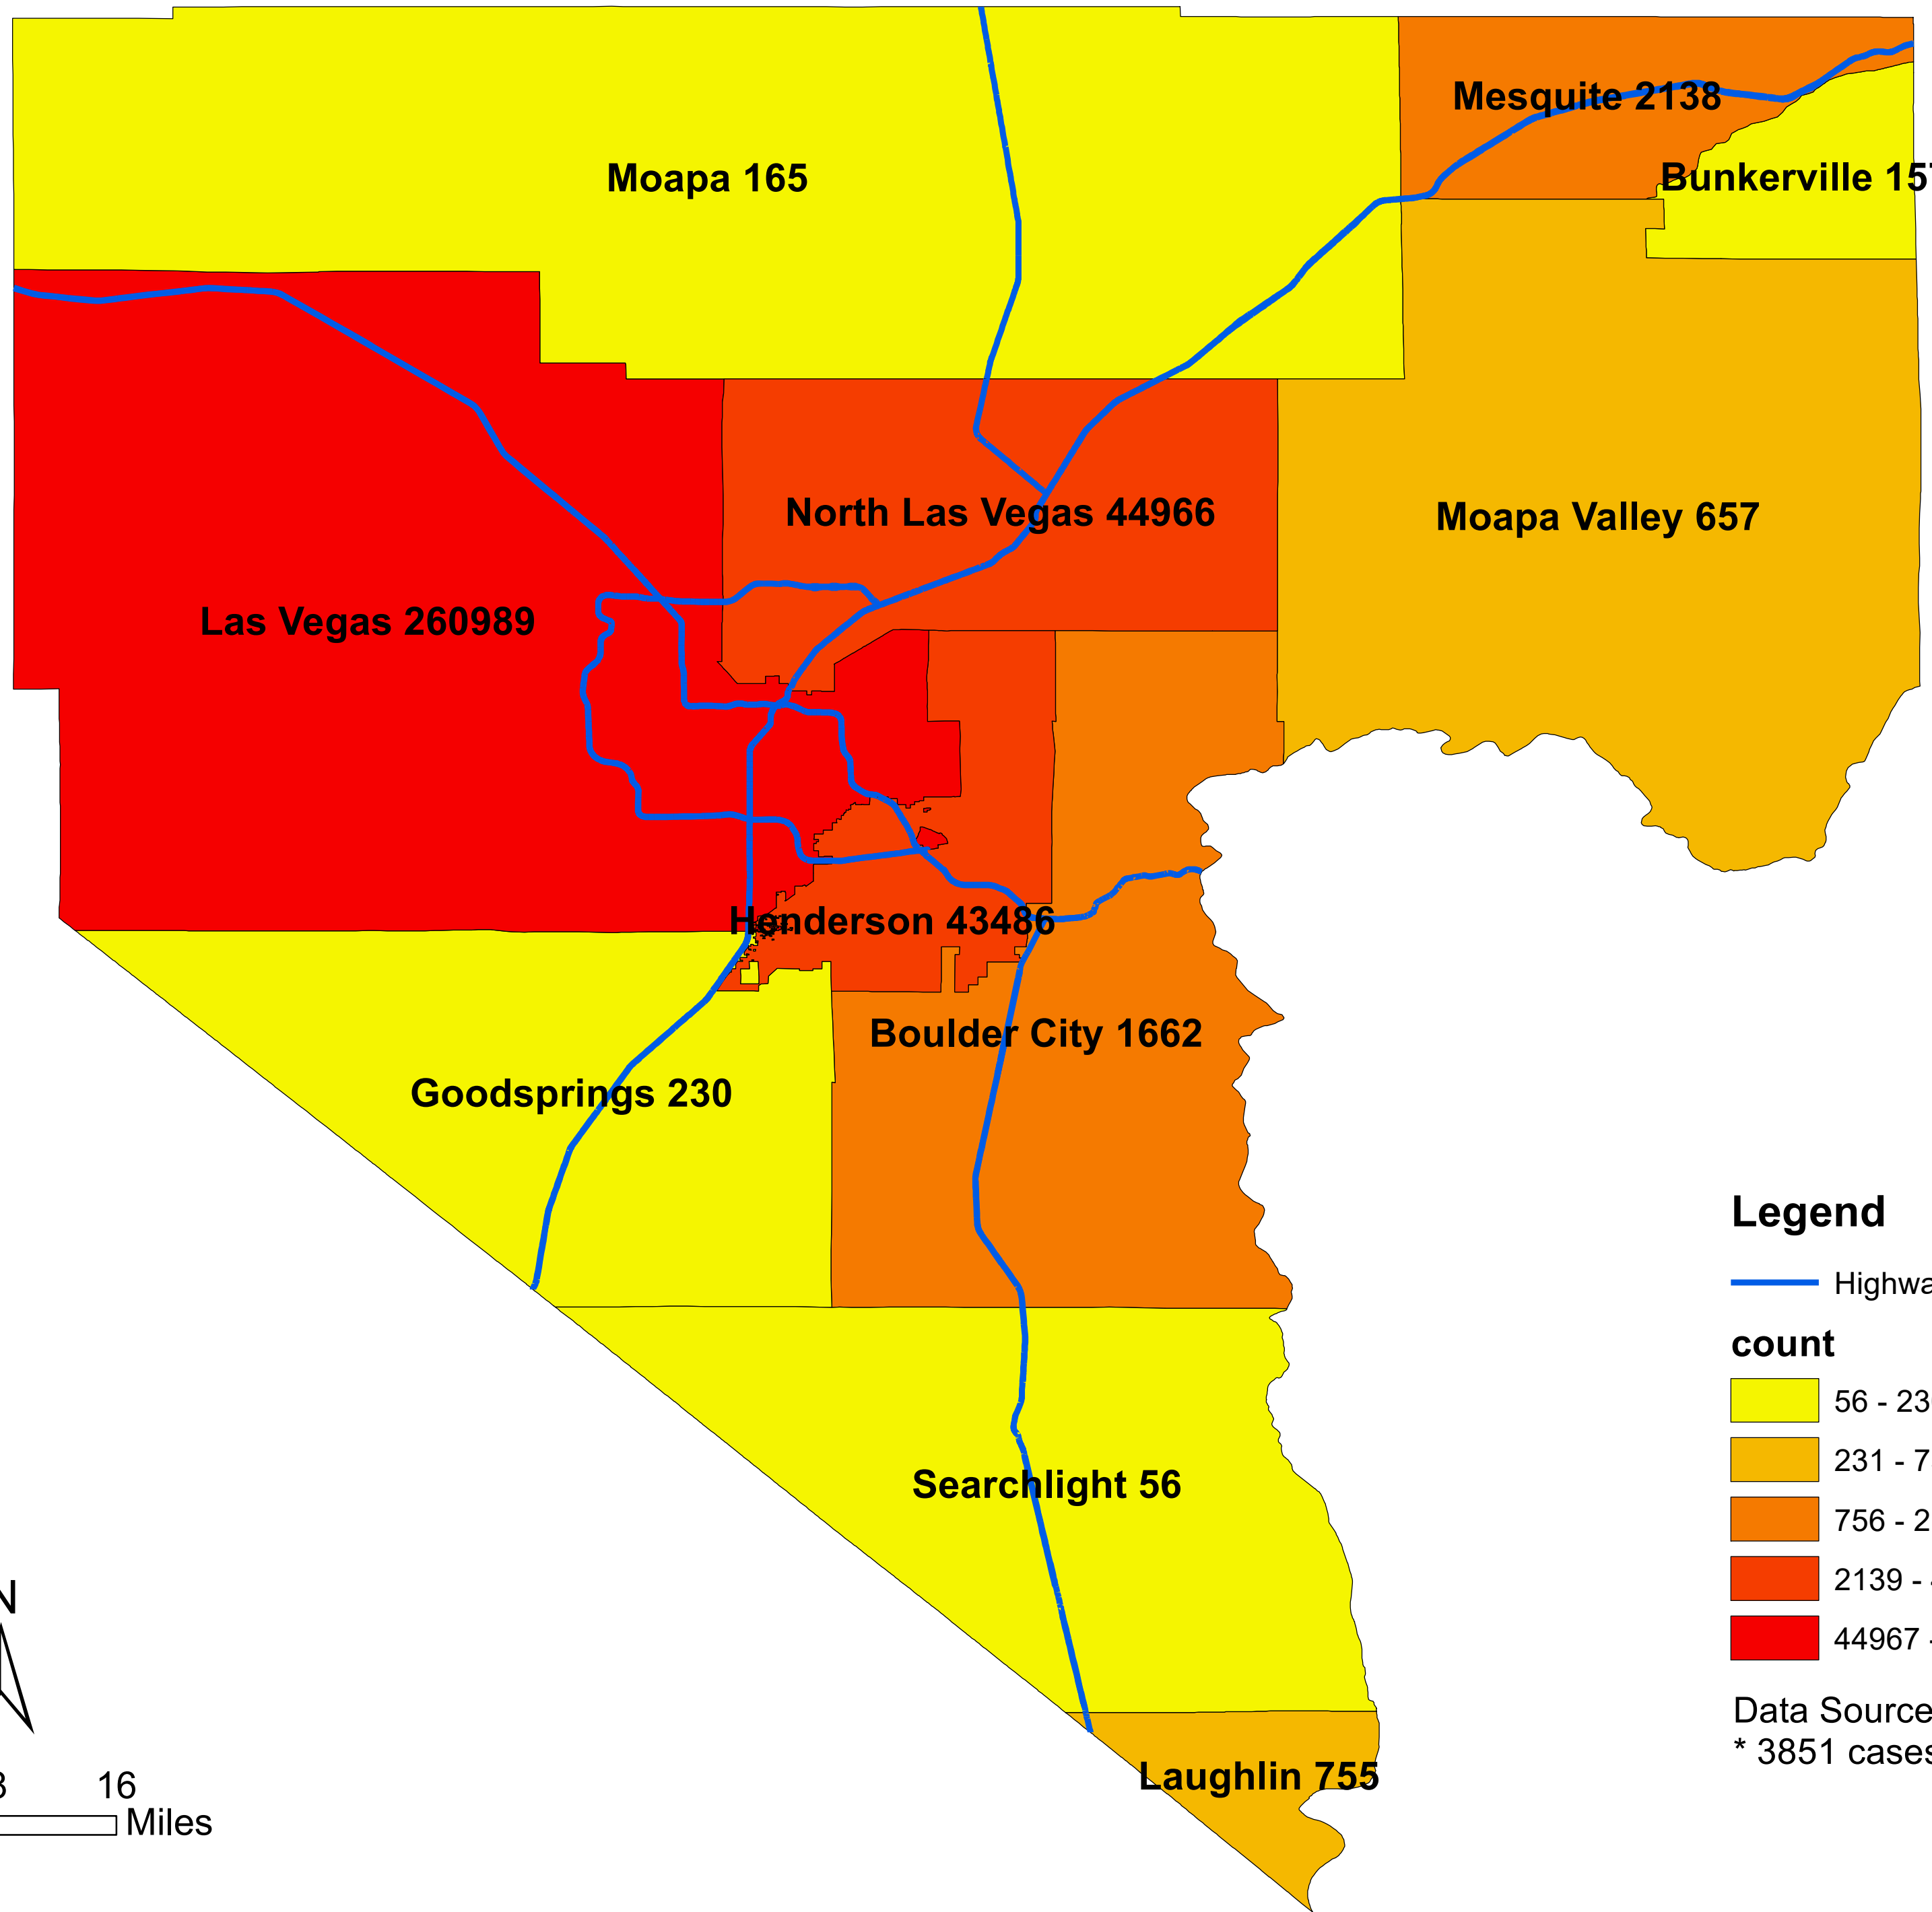

Number of COVID-19 cases by city in Clark county (12.27.2021)

Legend

— Highway

count

- 56 - 230
- 231 - 755
- 756 - 2138
- 2139 - 44966
- 44967 - 260989

Data Source: SNHD

* 3851 cases without city information

0 4 8 16
Miles