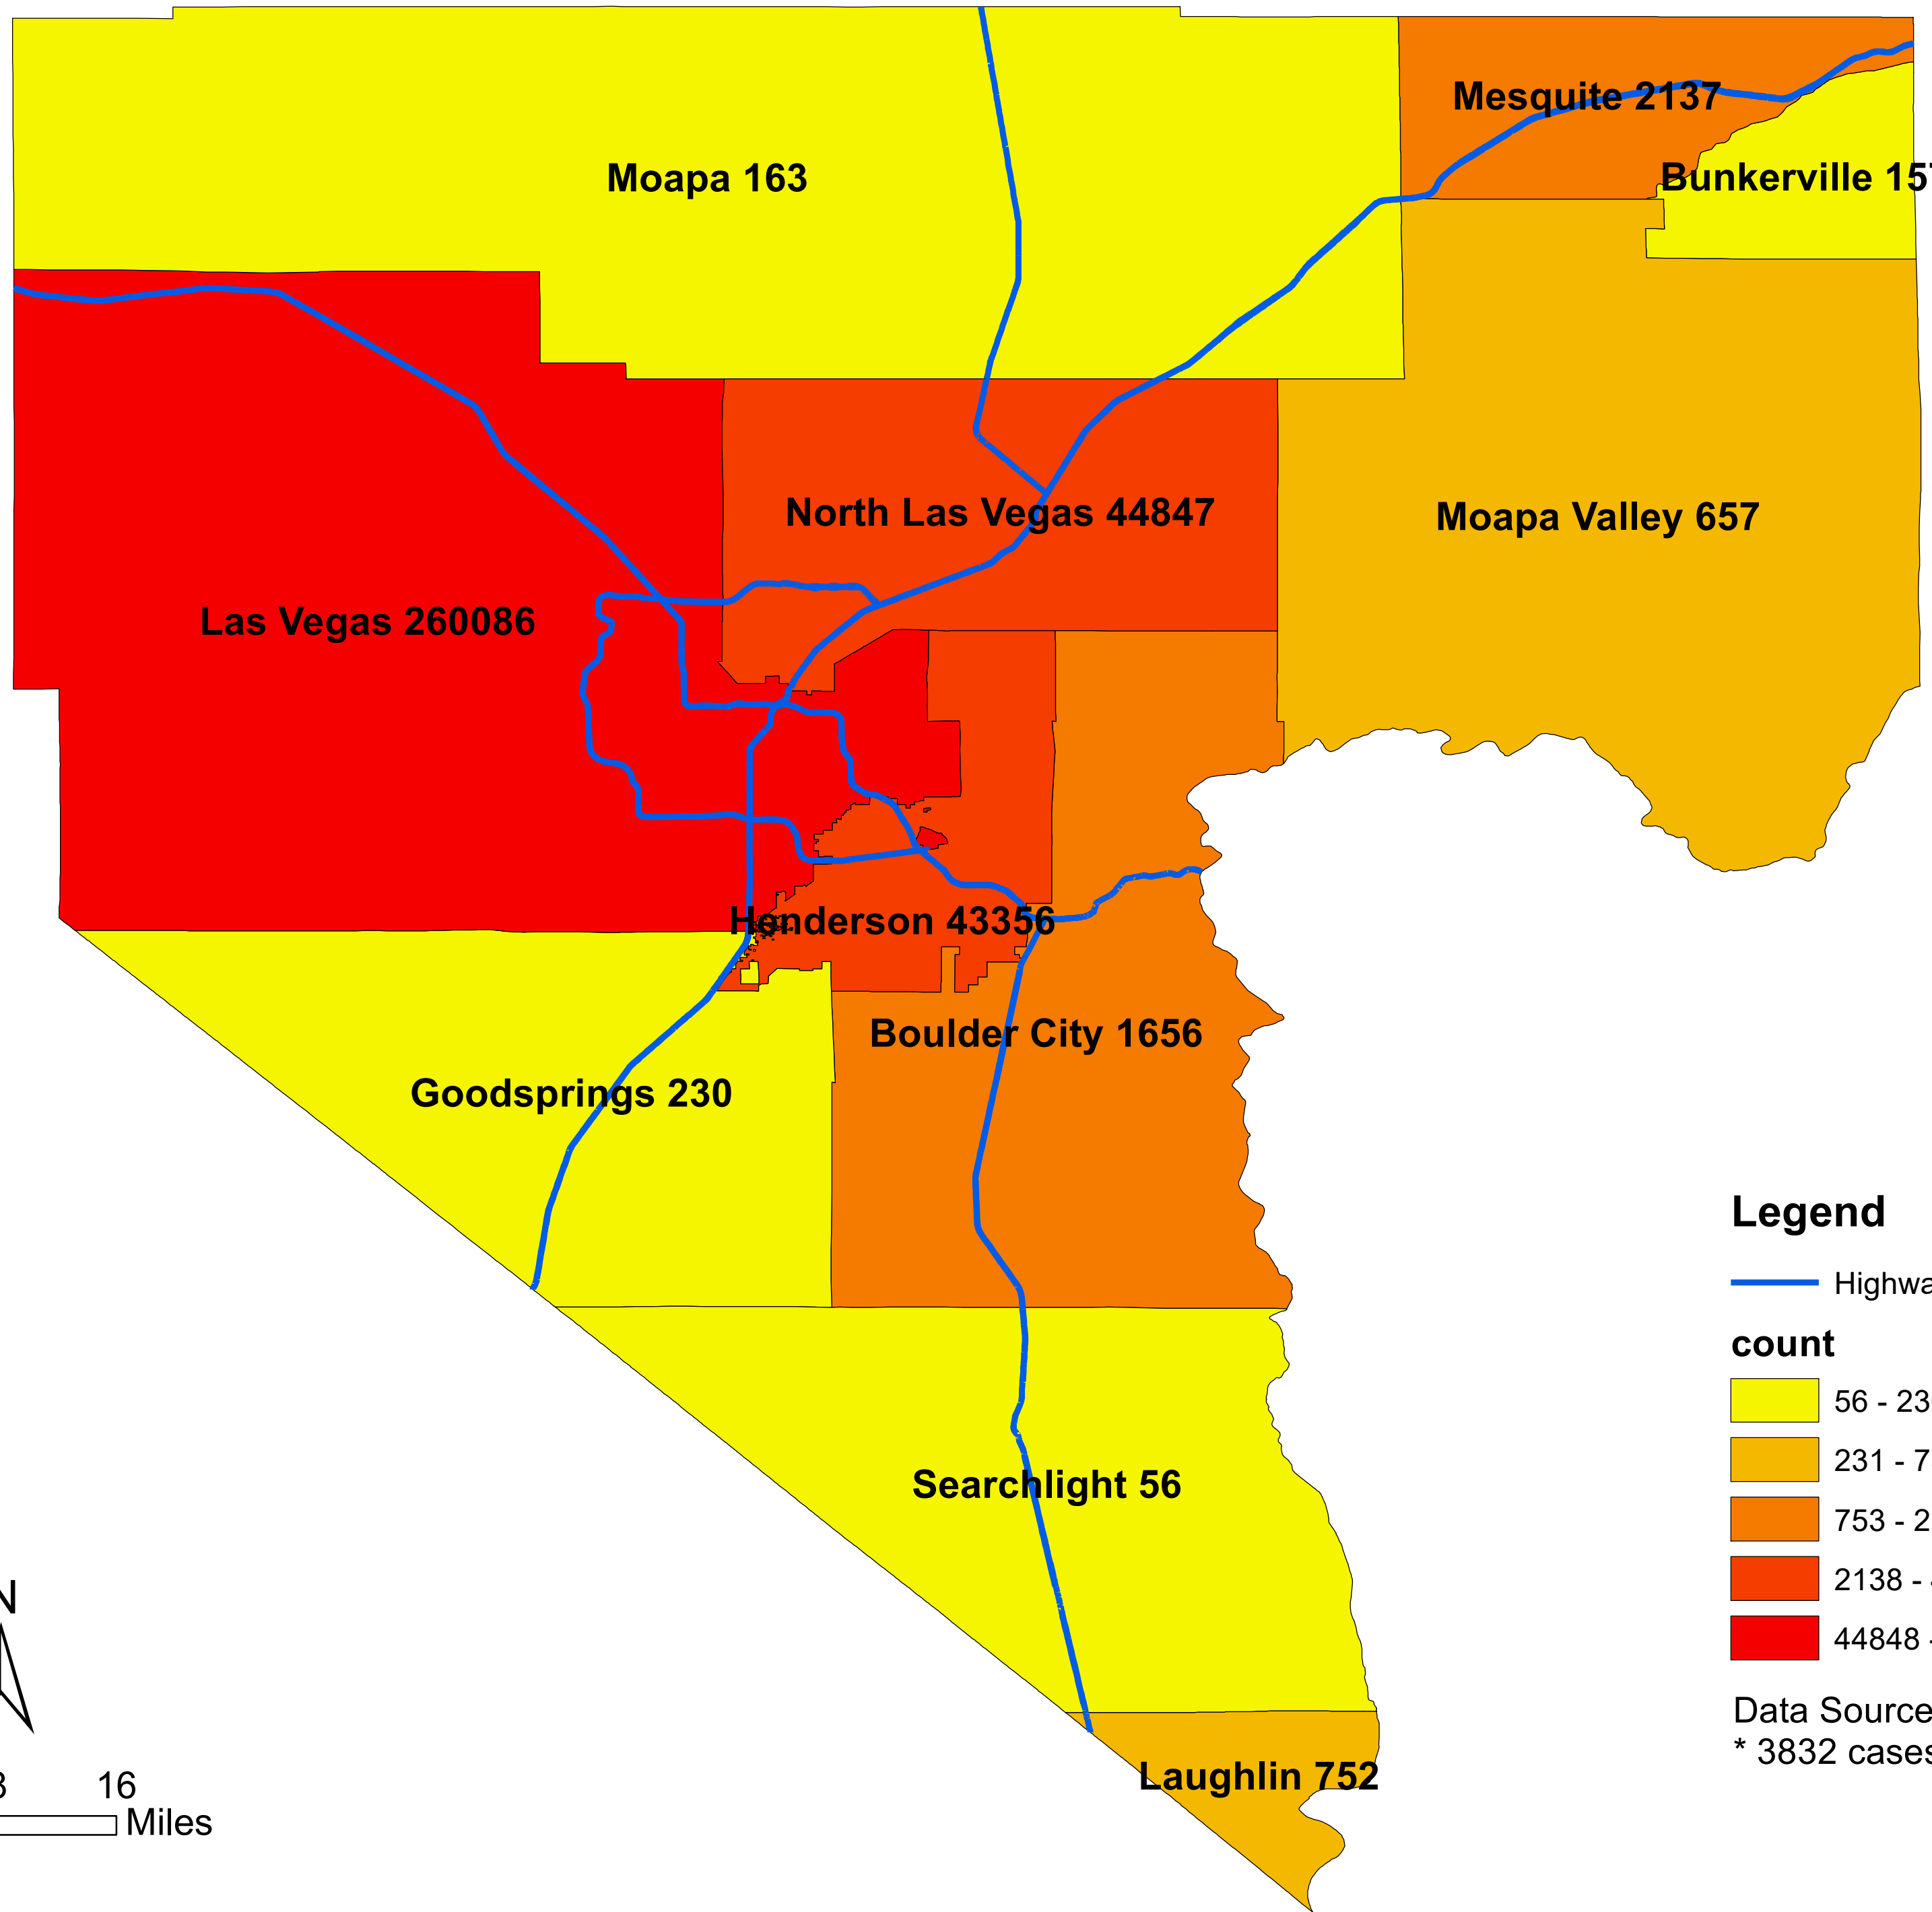

Number of COVID-19 cases by city in Clark county (12.26.2021)

Legend

— Highway

count

56 - 230

231 - 752

753 - 2137

2138 - 44847

44848 - 260086

Data Source: SNHD

* 3832 cases without city information

0 4 8 16 Miles