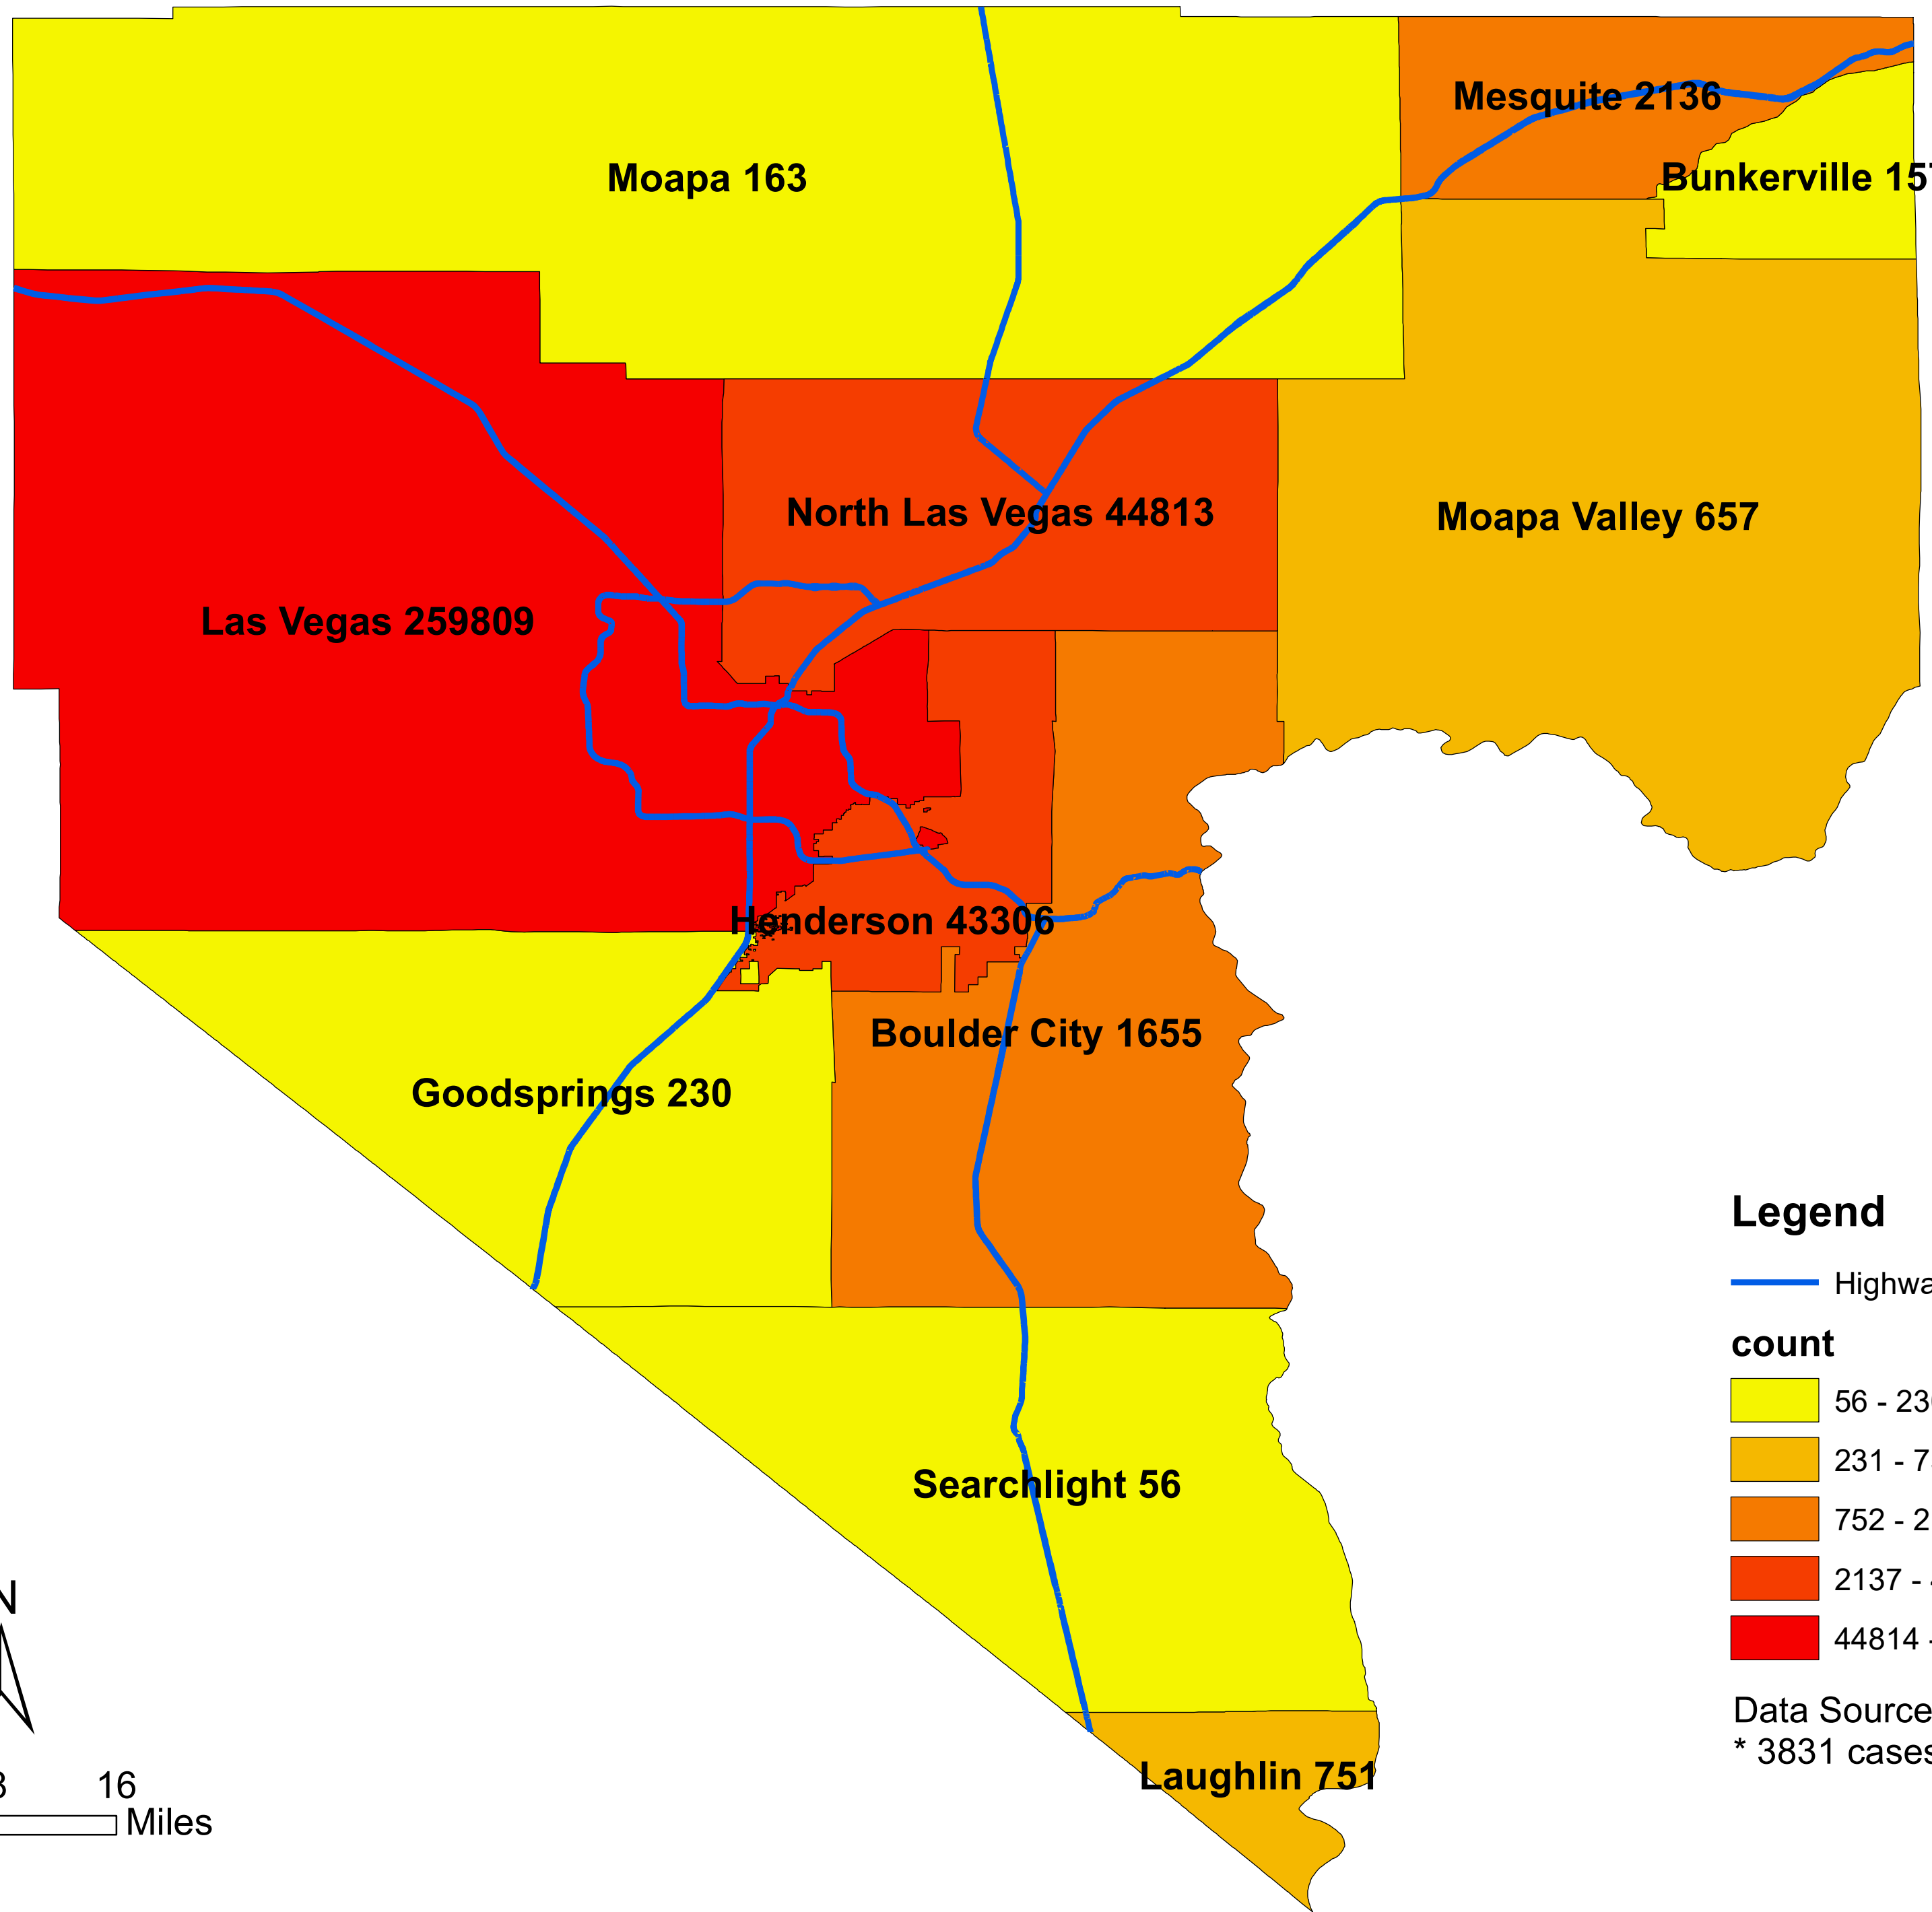

# Number of COVID-19 cases by city in Clark county (12.25.2021)

## Legend

— Highway

### count

Data Source: SNHD

\* 3831 cases without city information

0 4 8 16  
Miles