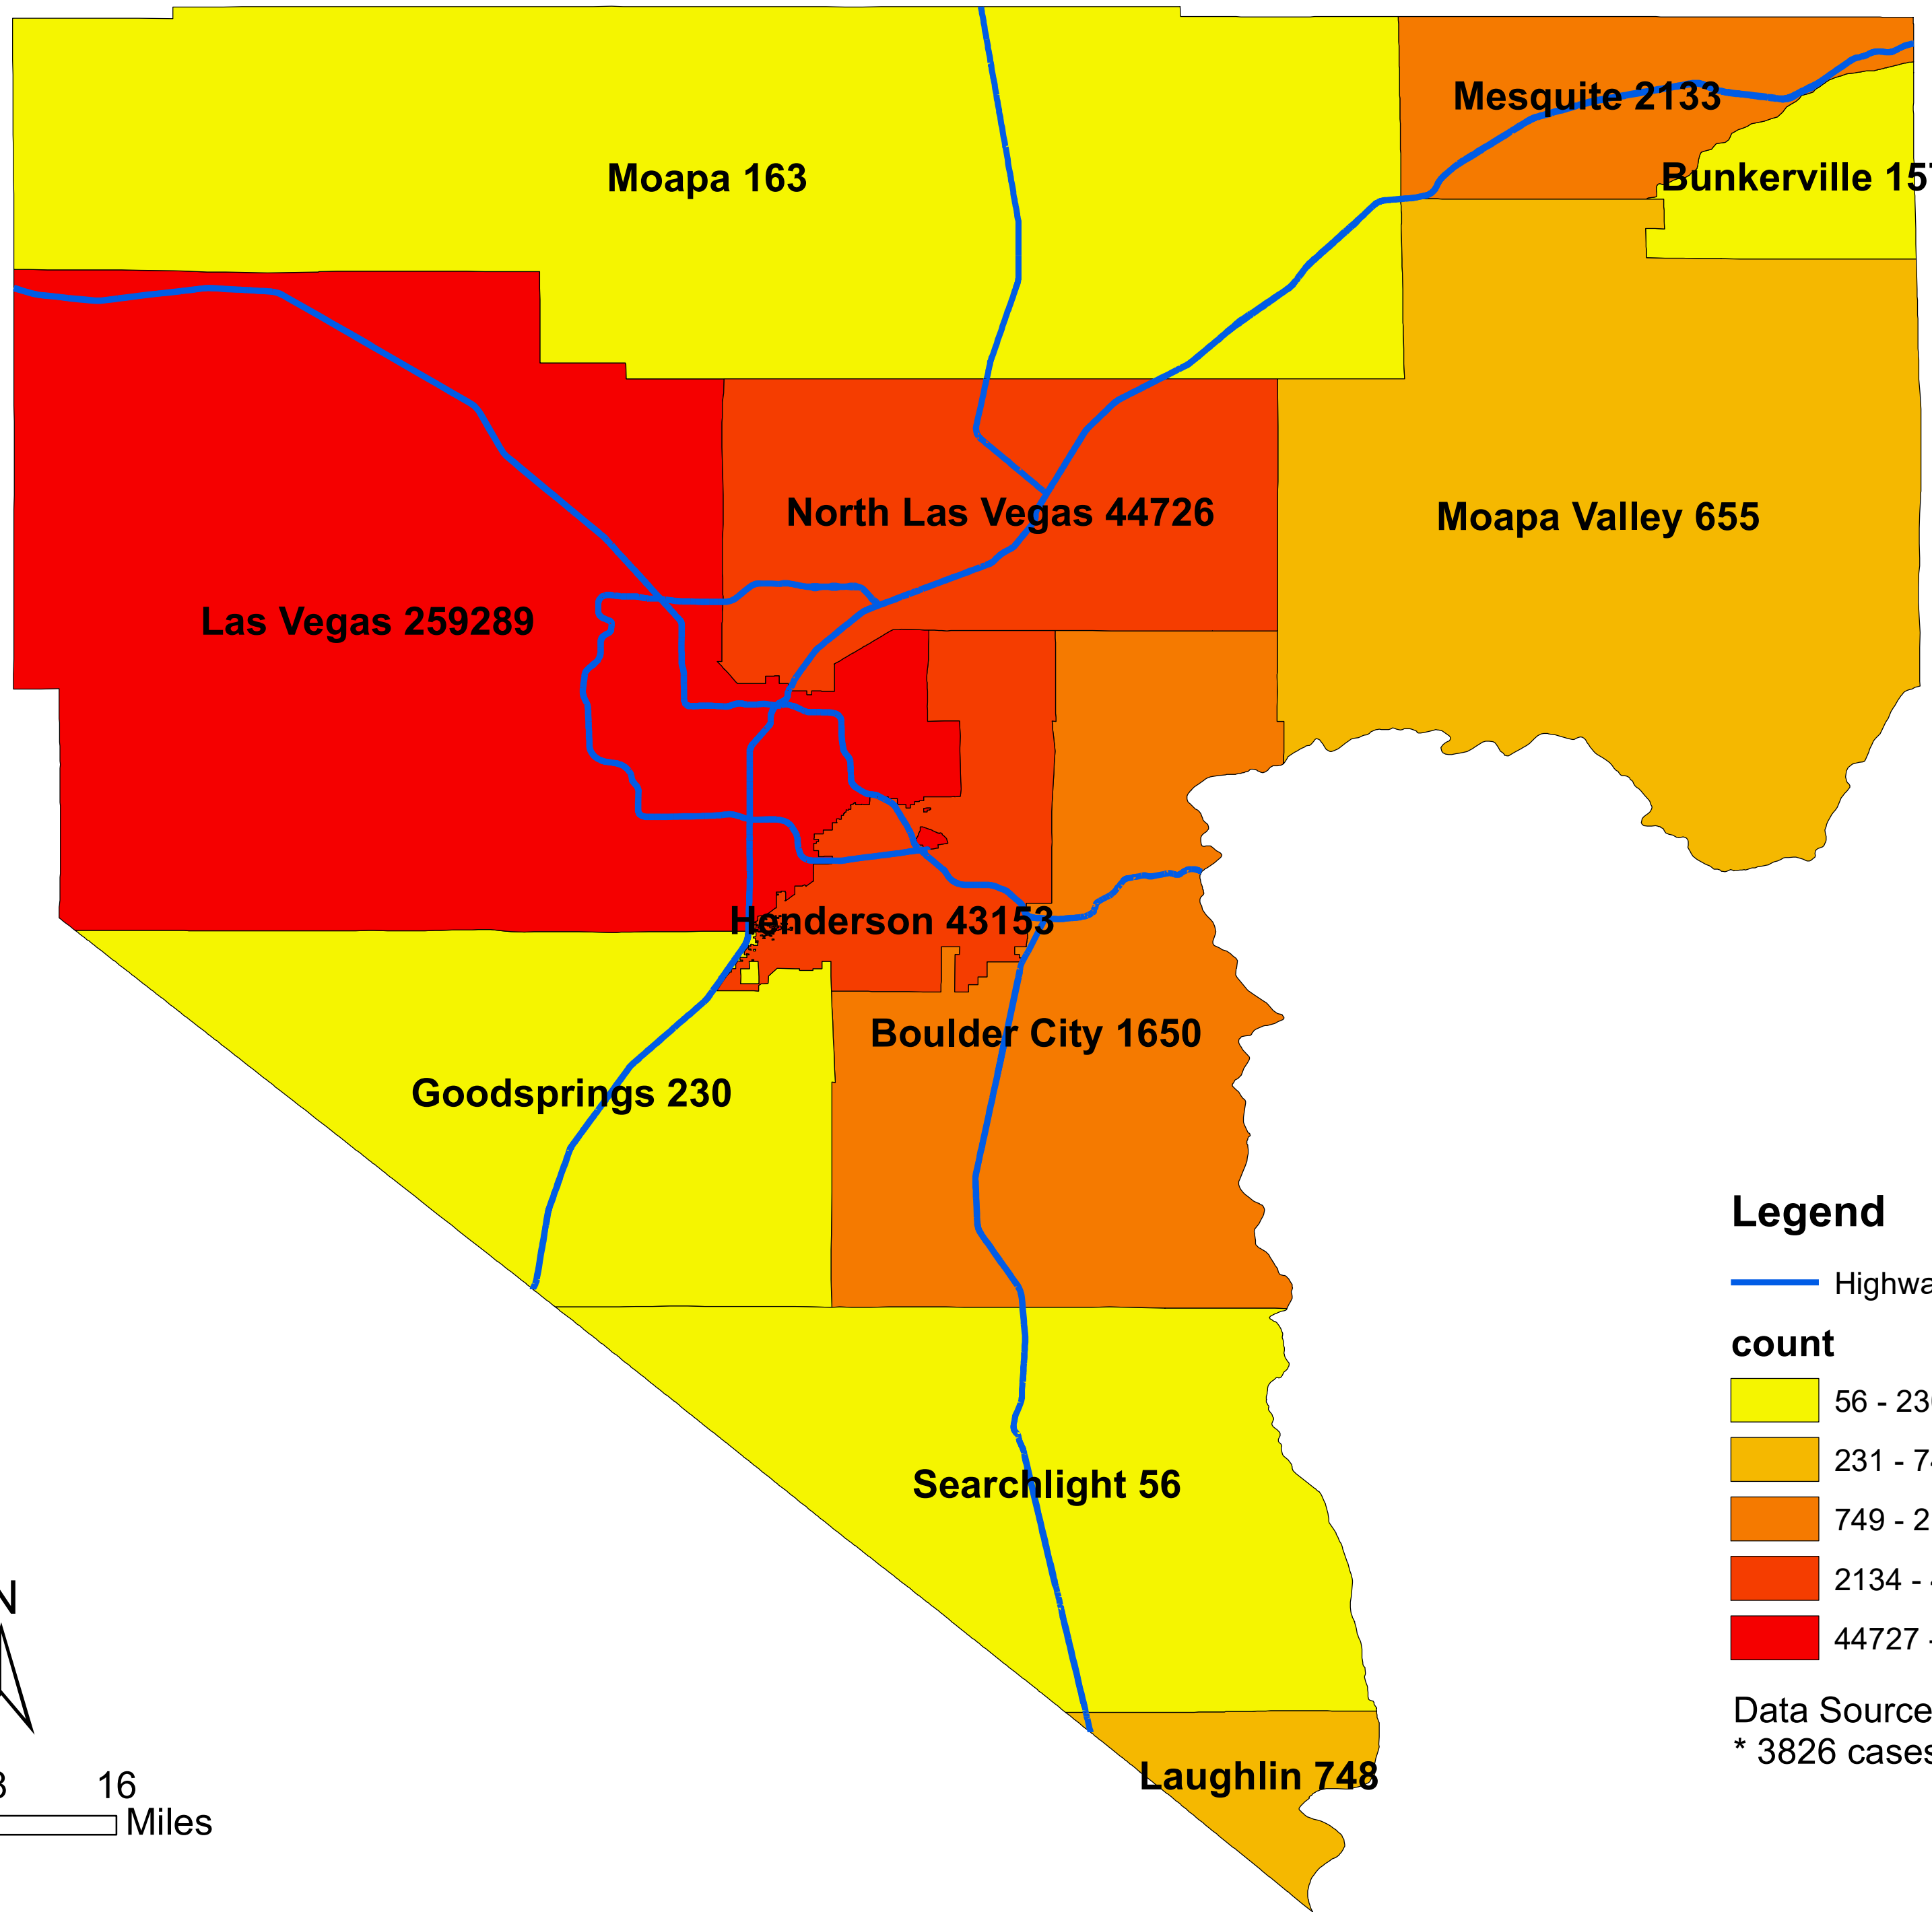

Number of COVID-19 cases by city in Clark county (12.24.2021)

Legend

— Highway

count

Data Source: SNHD

* 3826 cases without city information

0 4 8 16 Miles