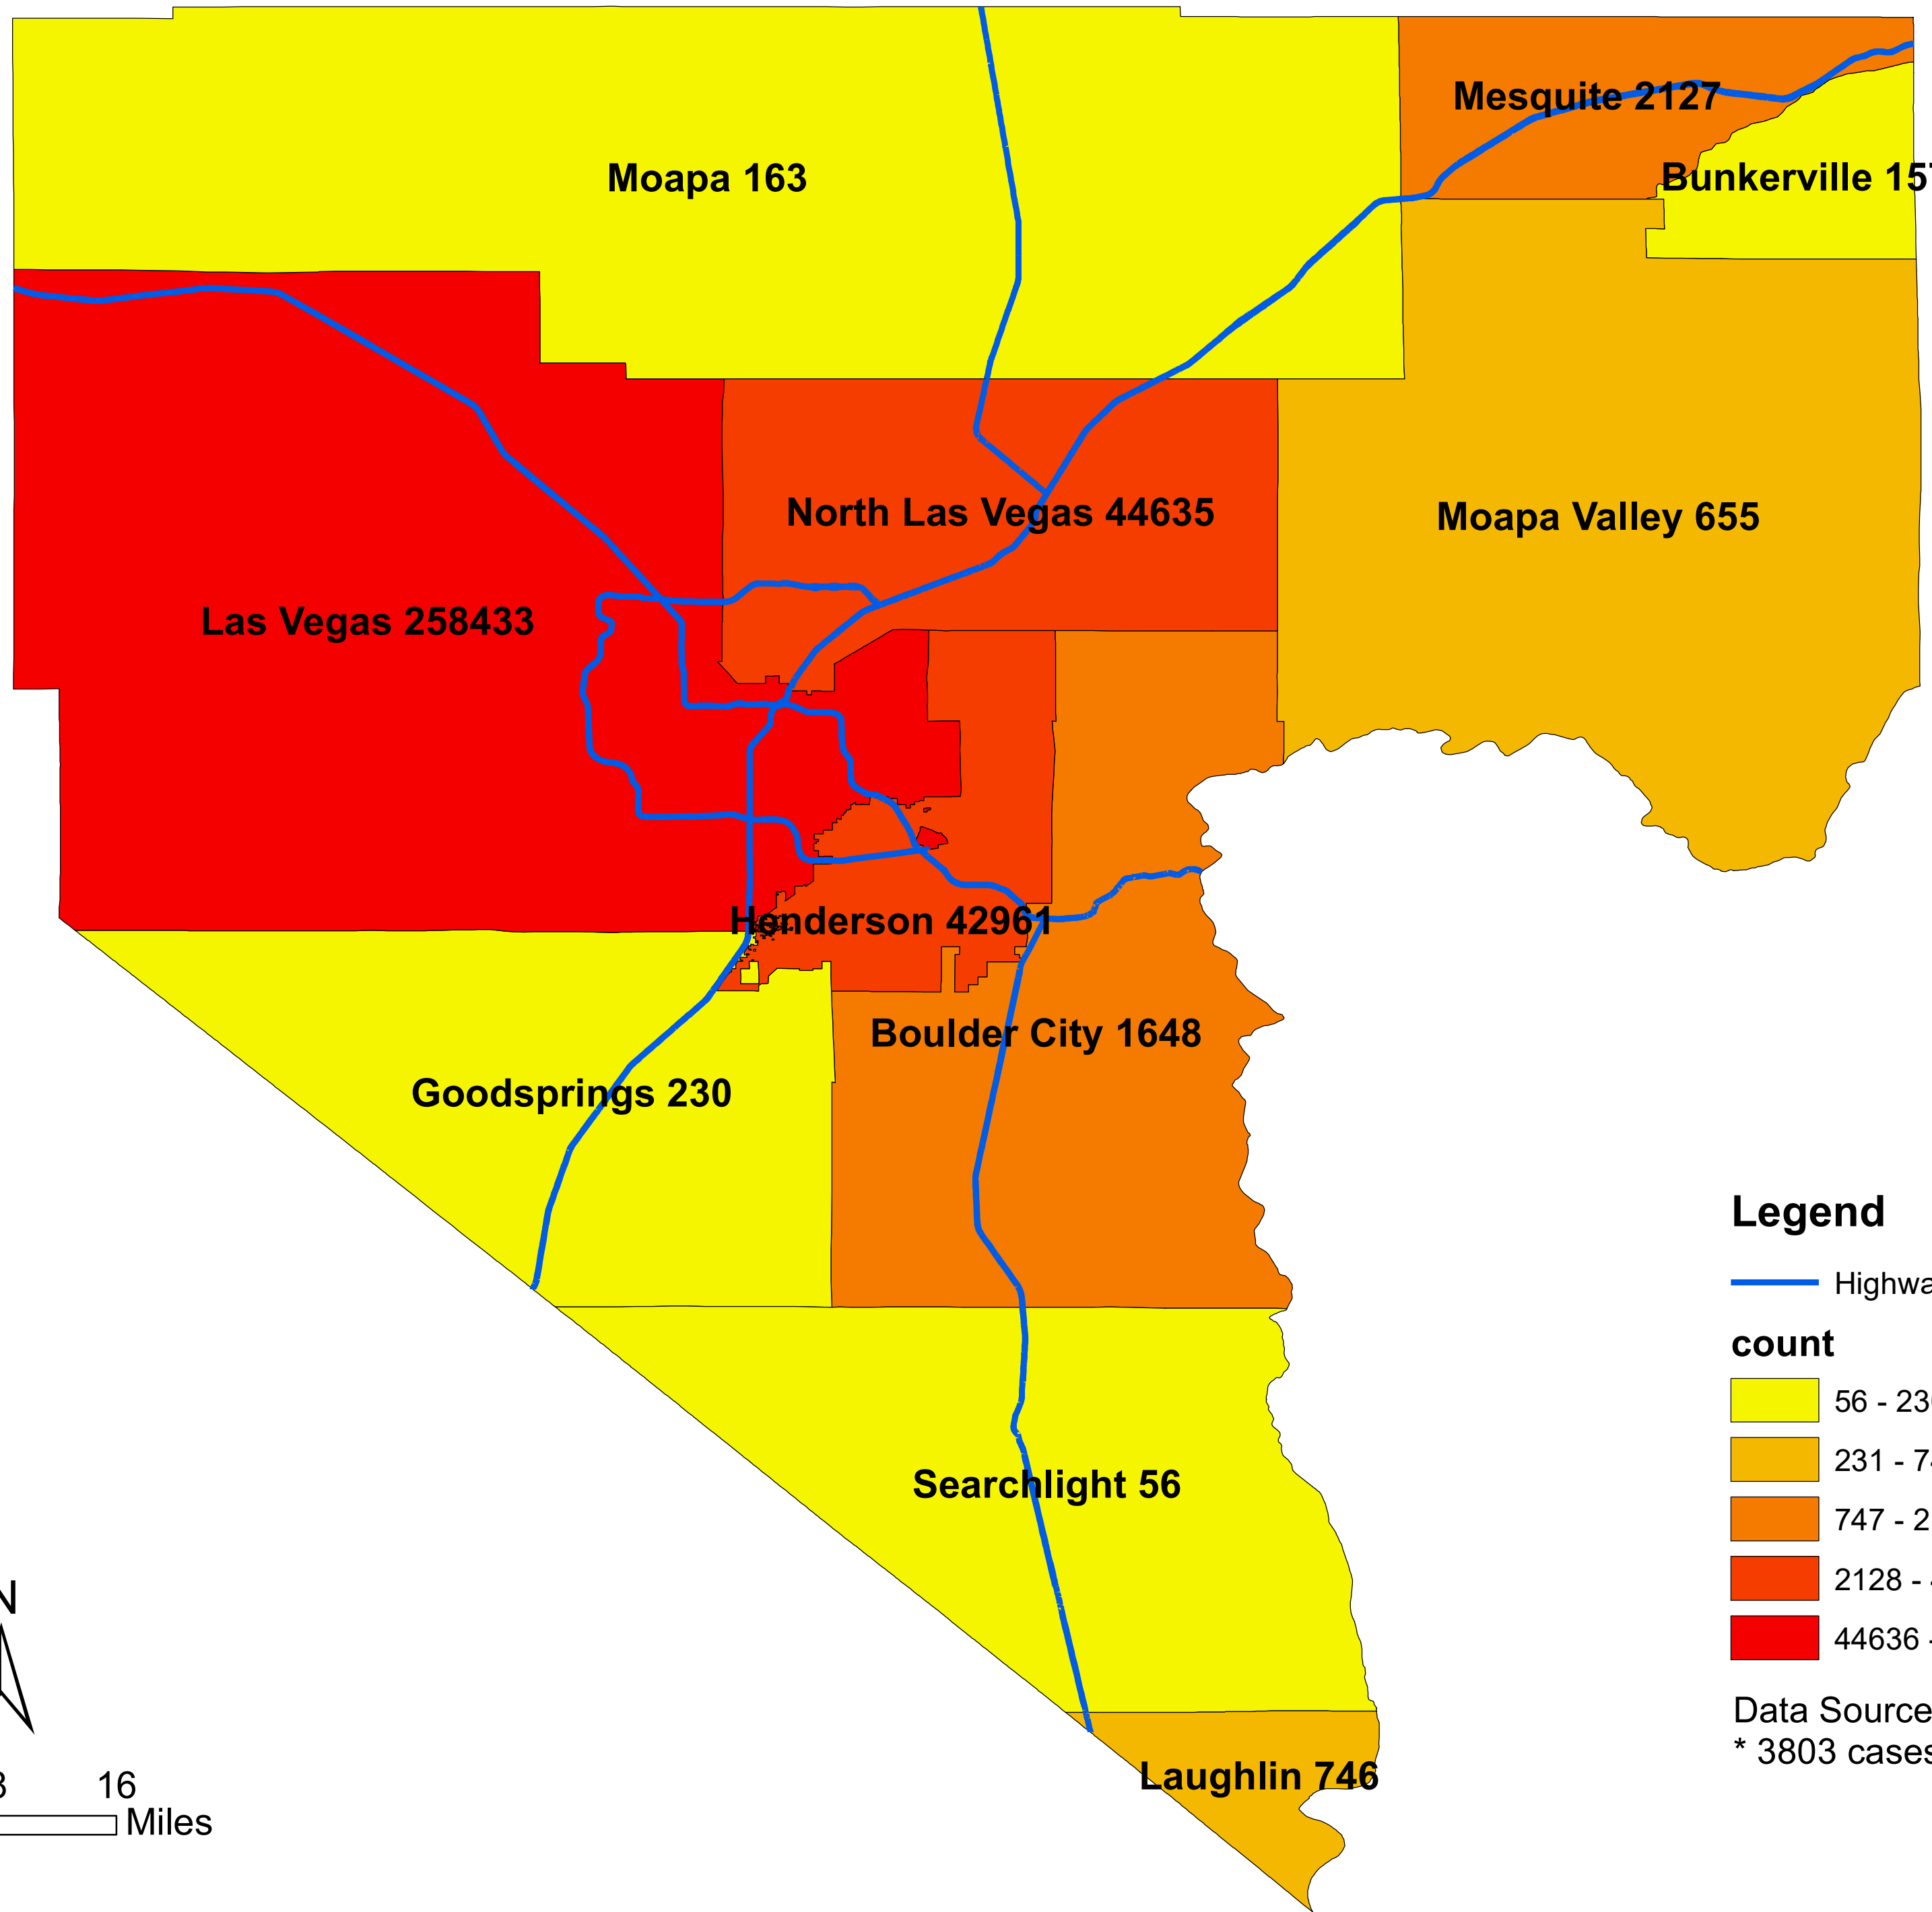

# Number of COVID-19 cases by city in Clark county (12.23.2021)

## Legend

— Highway

### count

Data Source: SNHD

\* 3803 cases without city information

0 4 8 16 Miles