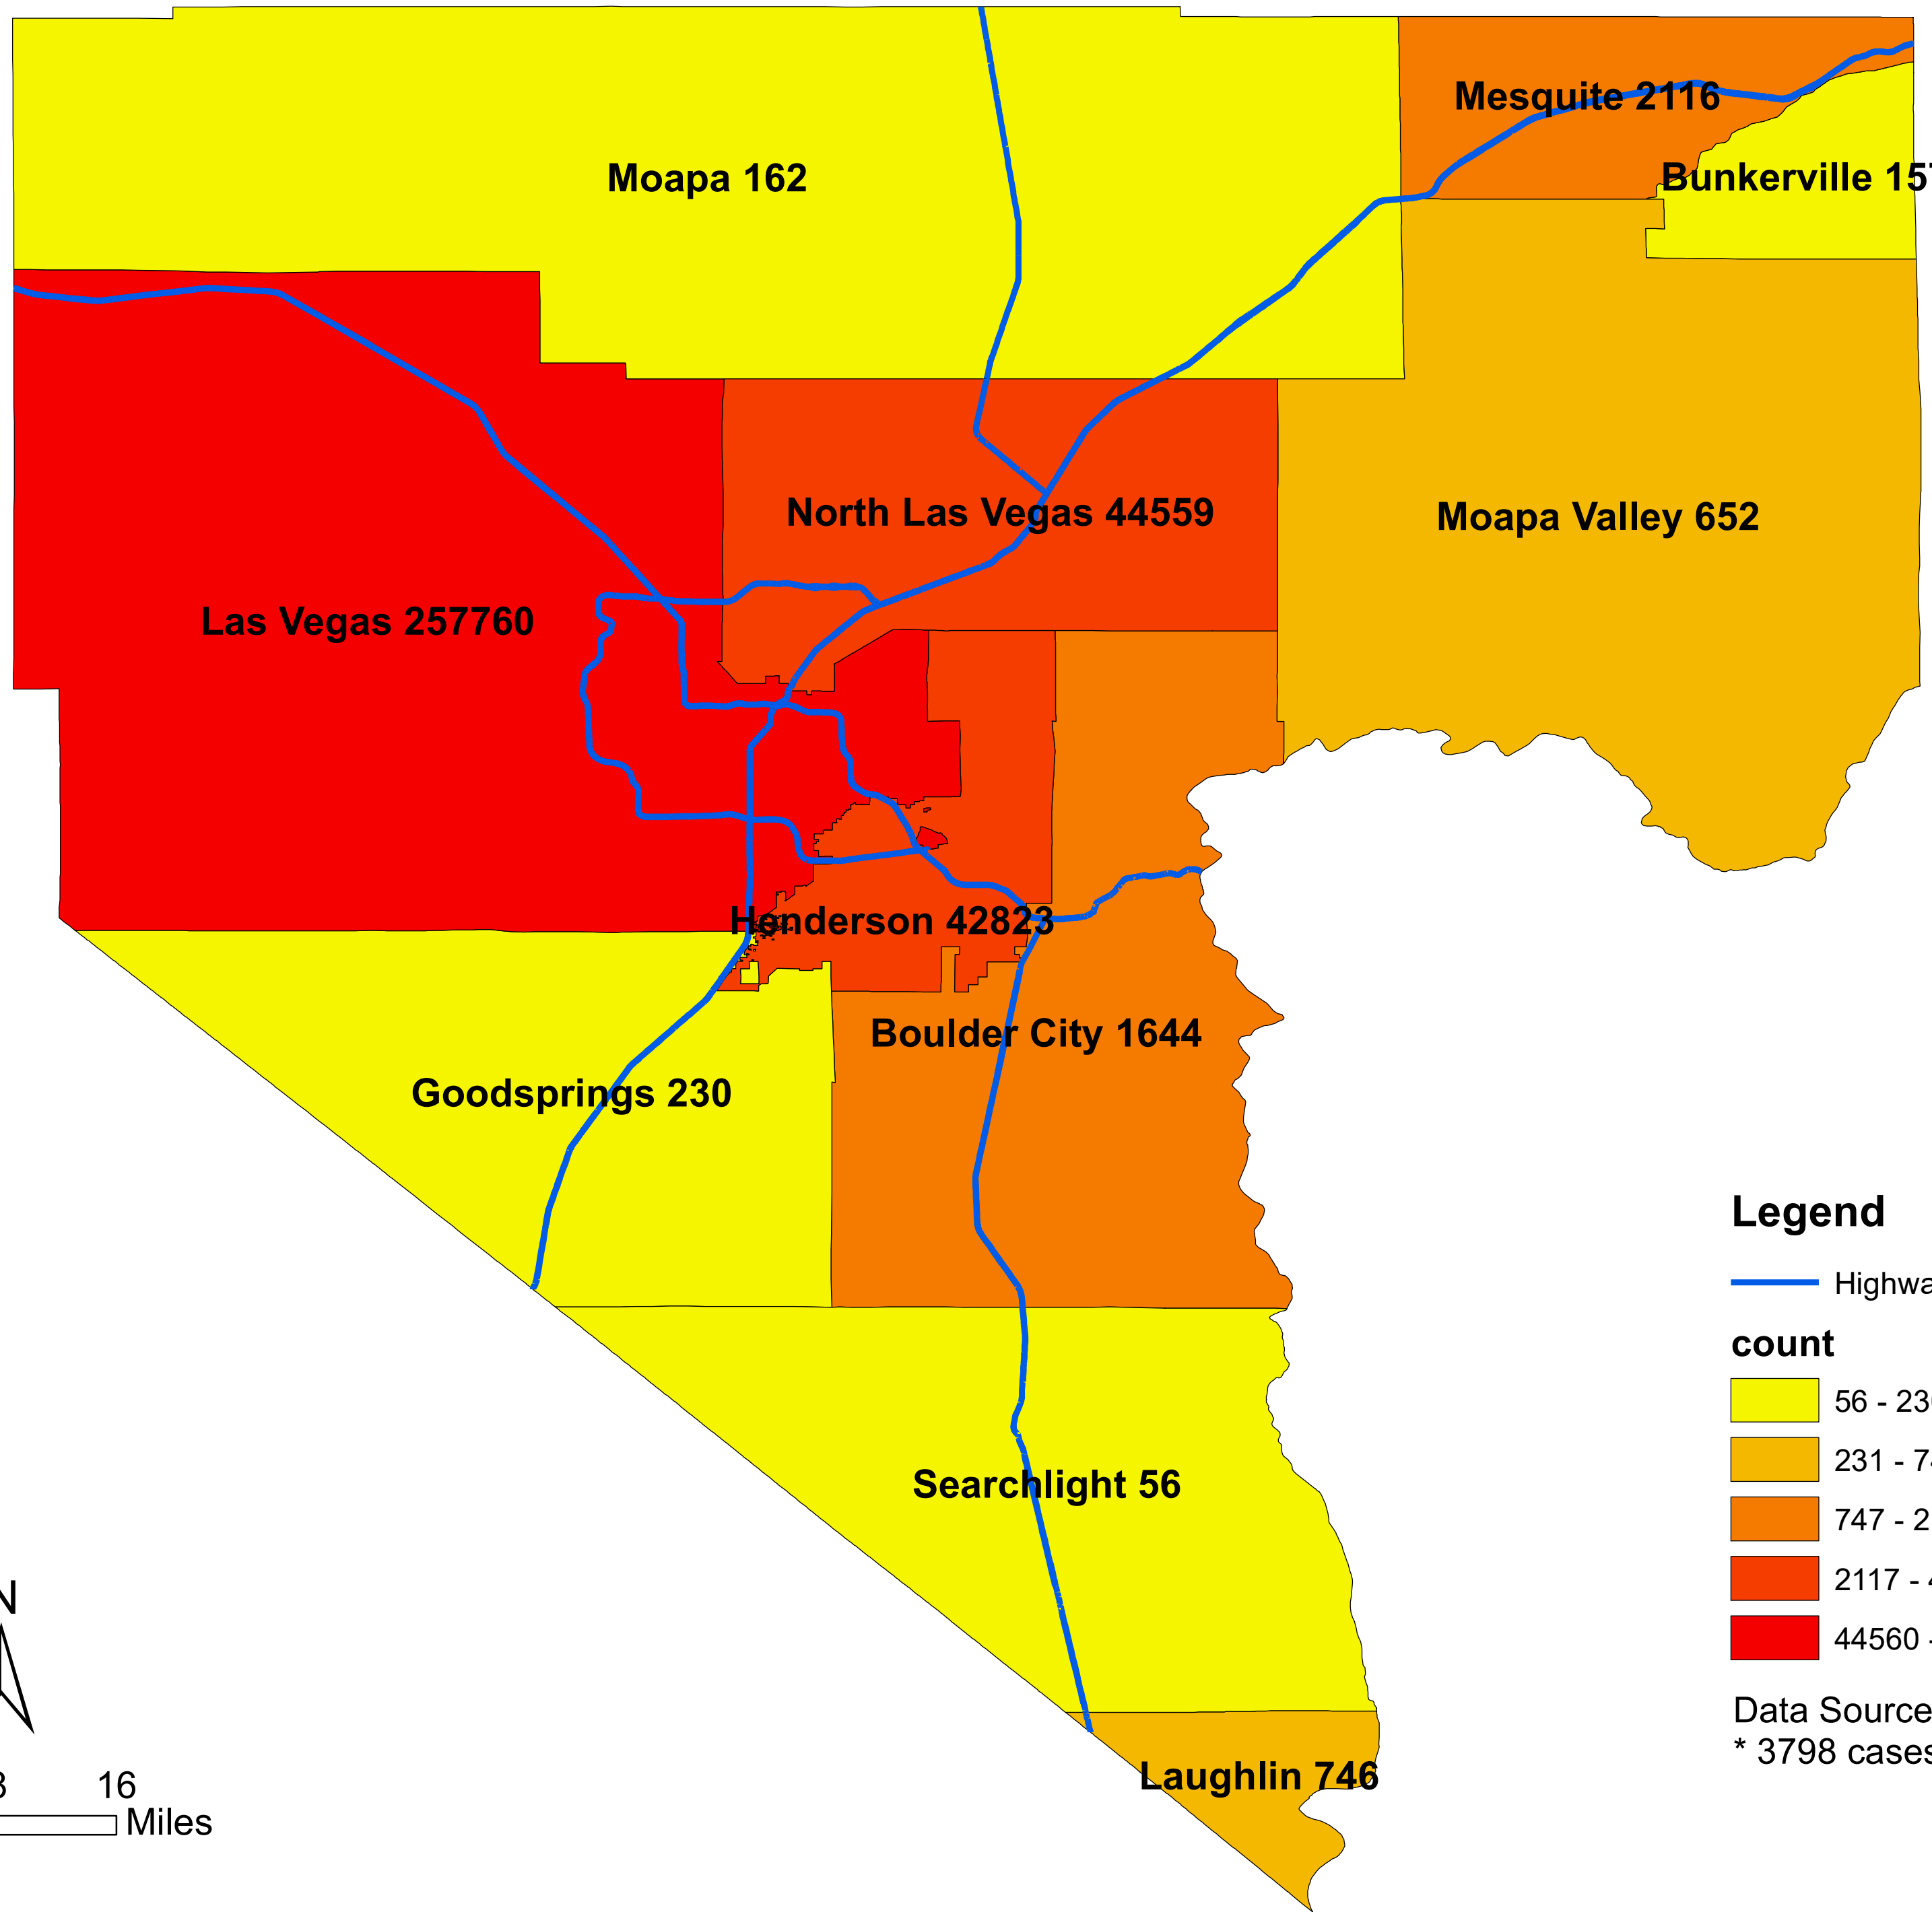

Number of COVID-19 cases by city in Clark county (12.22.2021)

Legend

— Highway

count

Data Source: SNHD

* 3,798 cases without city information

0 4 8 16
Miles