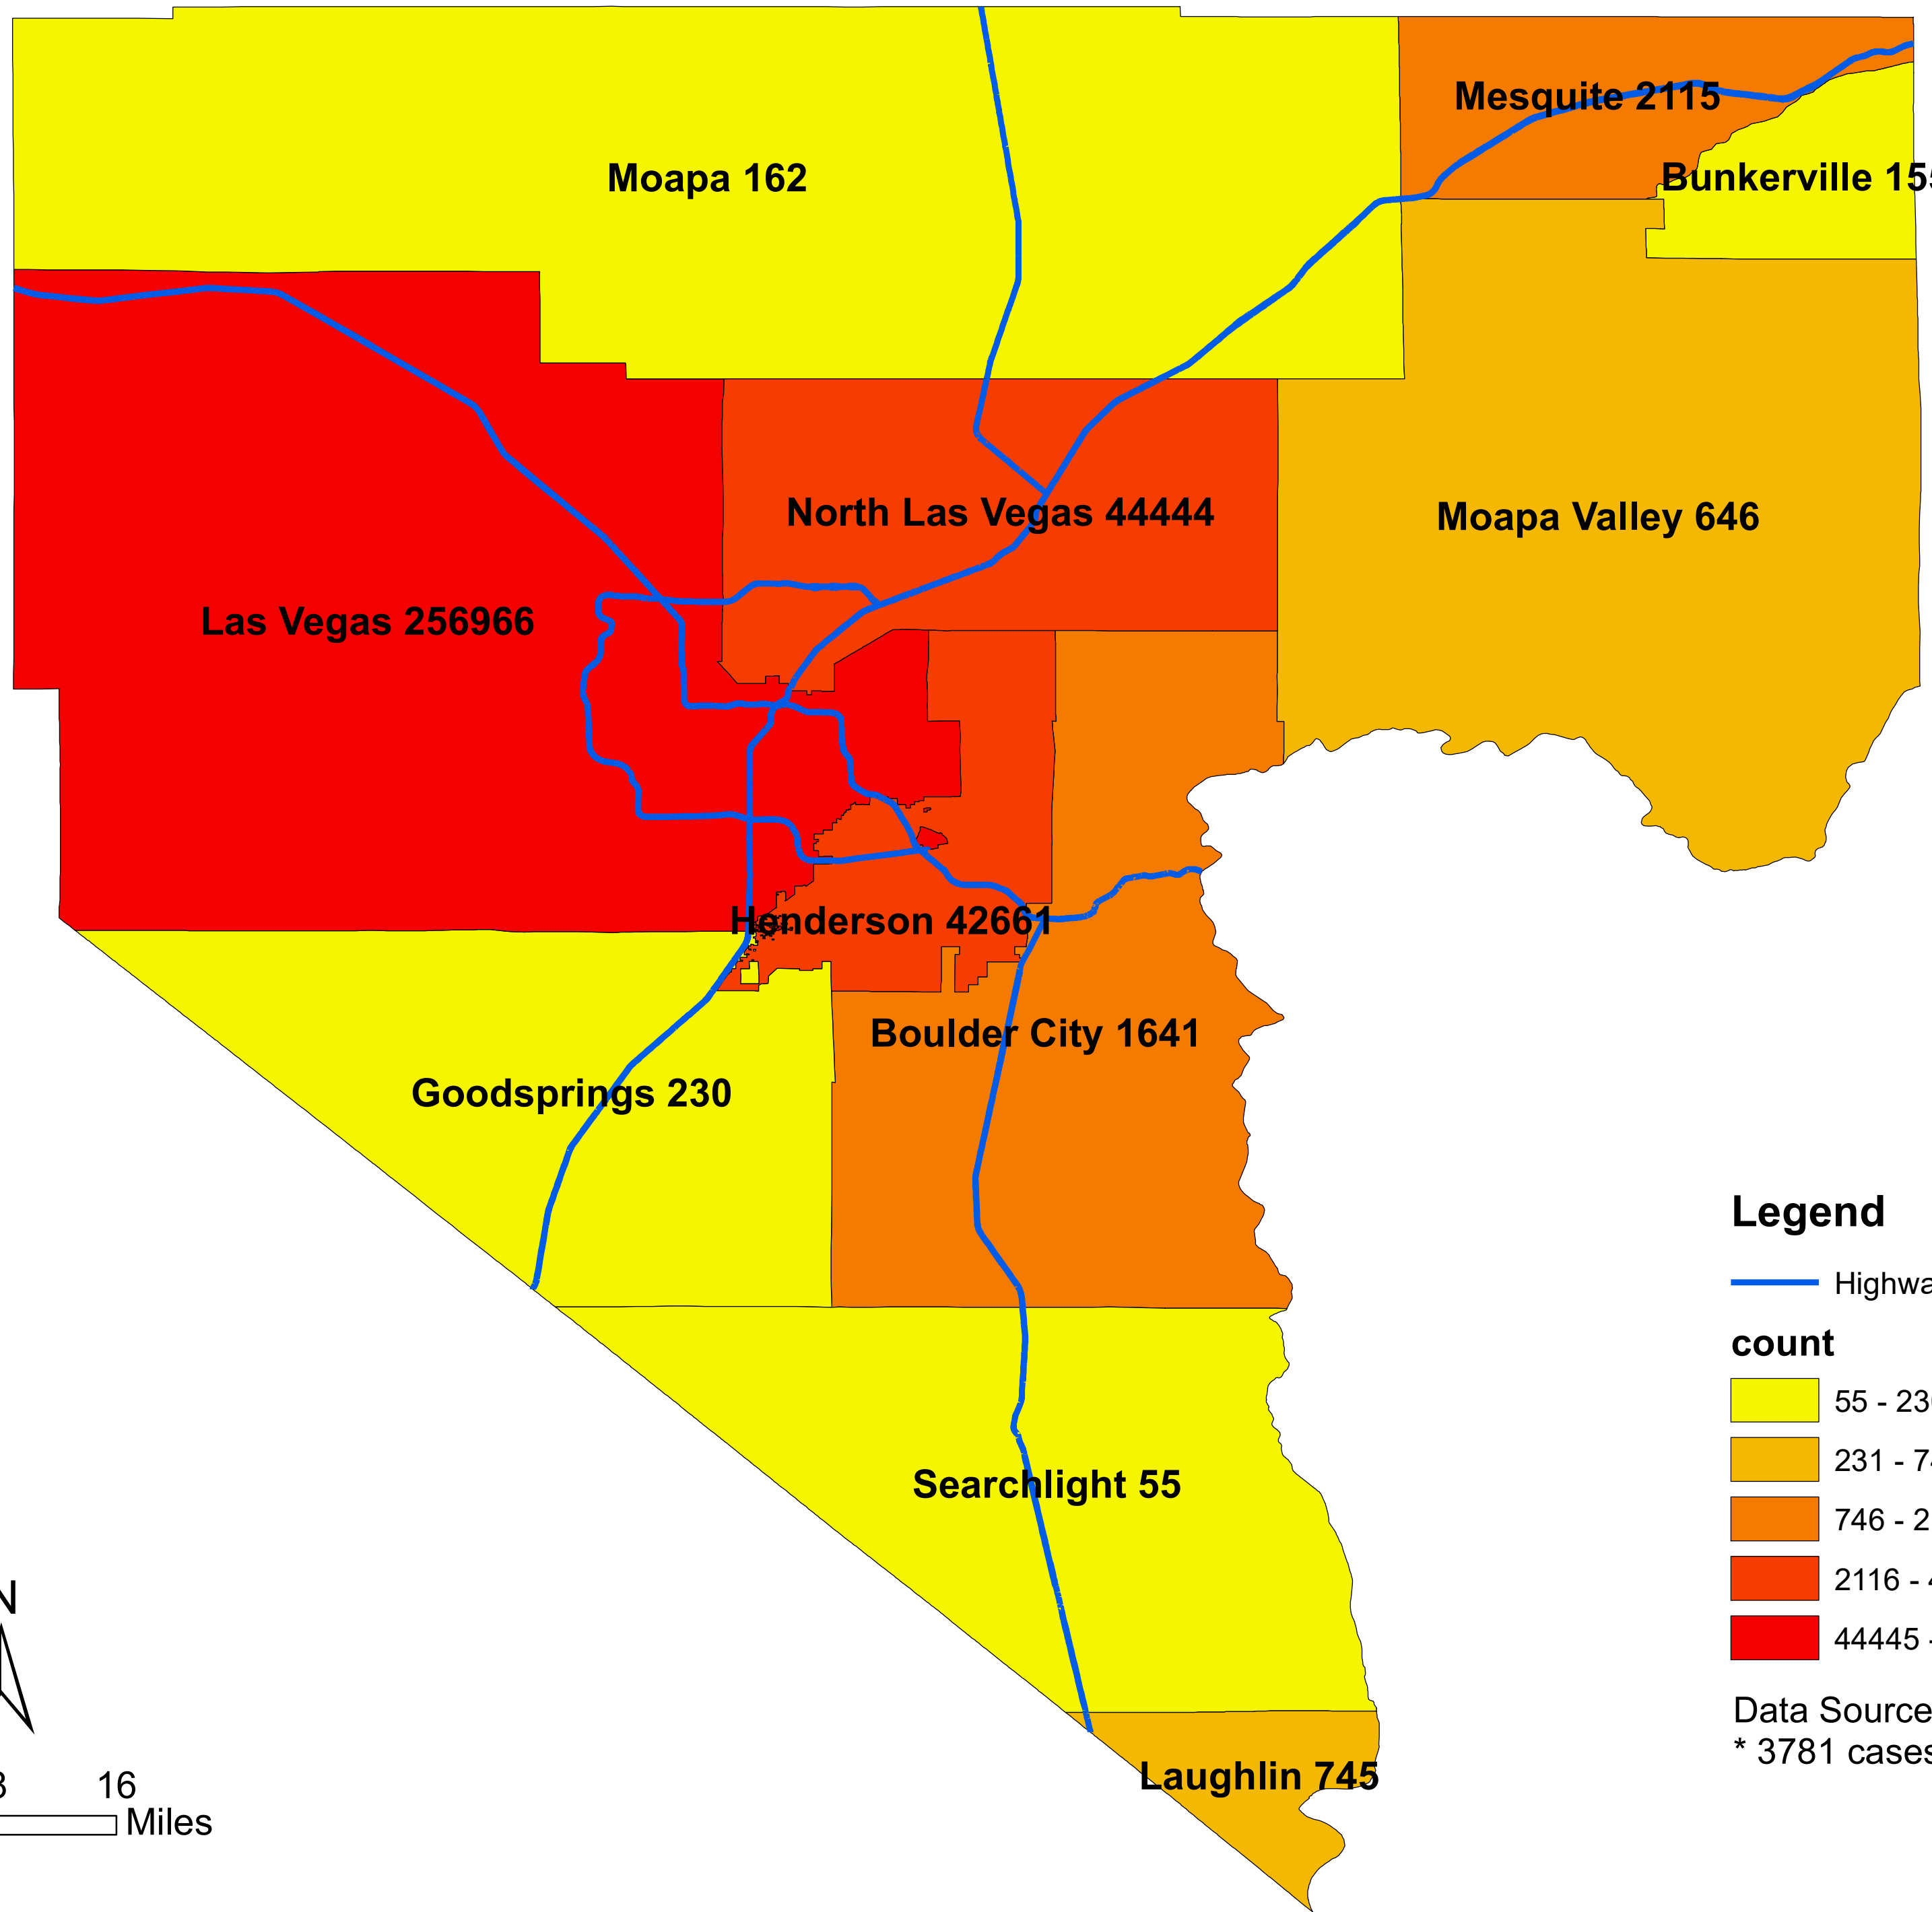

Number of COVID-19 cases by city in Clark county (12.21.2021)

Legend

— Highway

count

Data Source: SNHD

* 3781 cases without city information

0 4 8 16
Miles