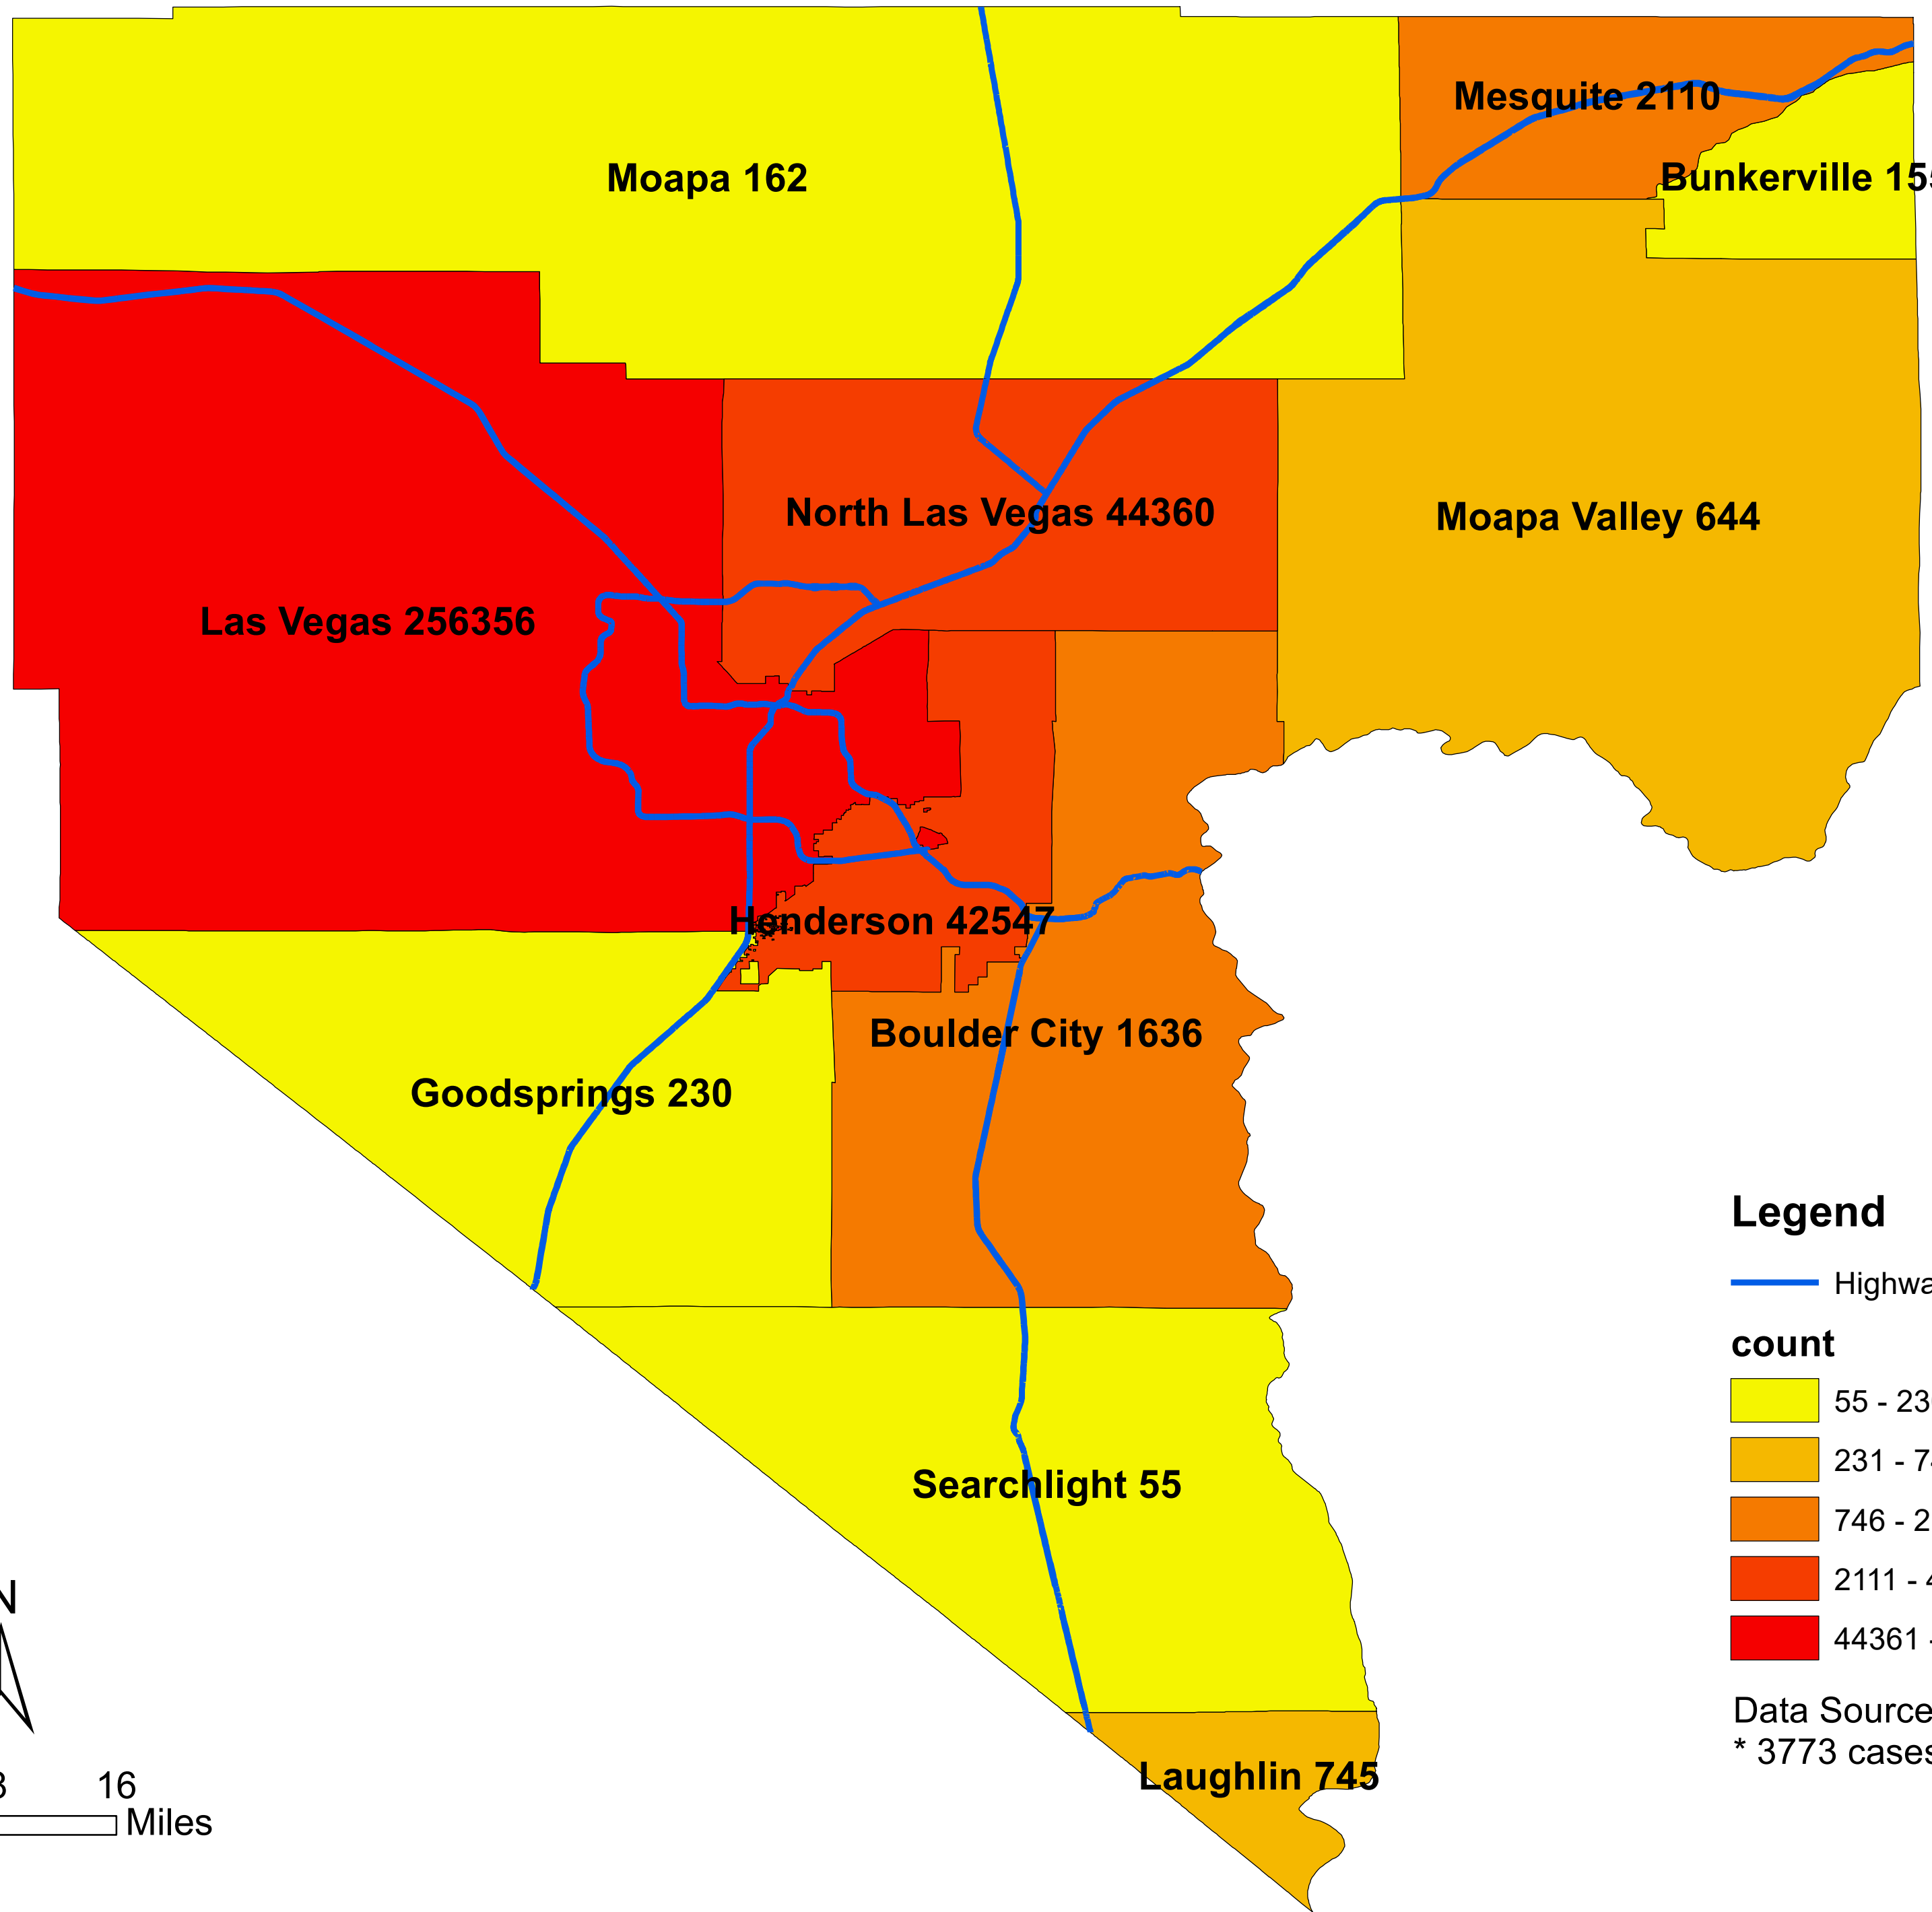

Number of COVID-19 cases by city in Clark county (12.20.2021)

Legend

— Highway

count

- 55 - 230
- 231 - 745
- 746 - 2110
- 2111 - 44360
- 44361 - 256356

Data Source: SNHD

* 3773 cases without city information

0 4 8 16 Miles