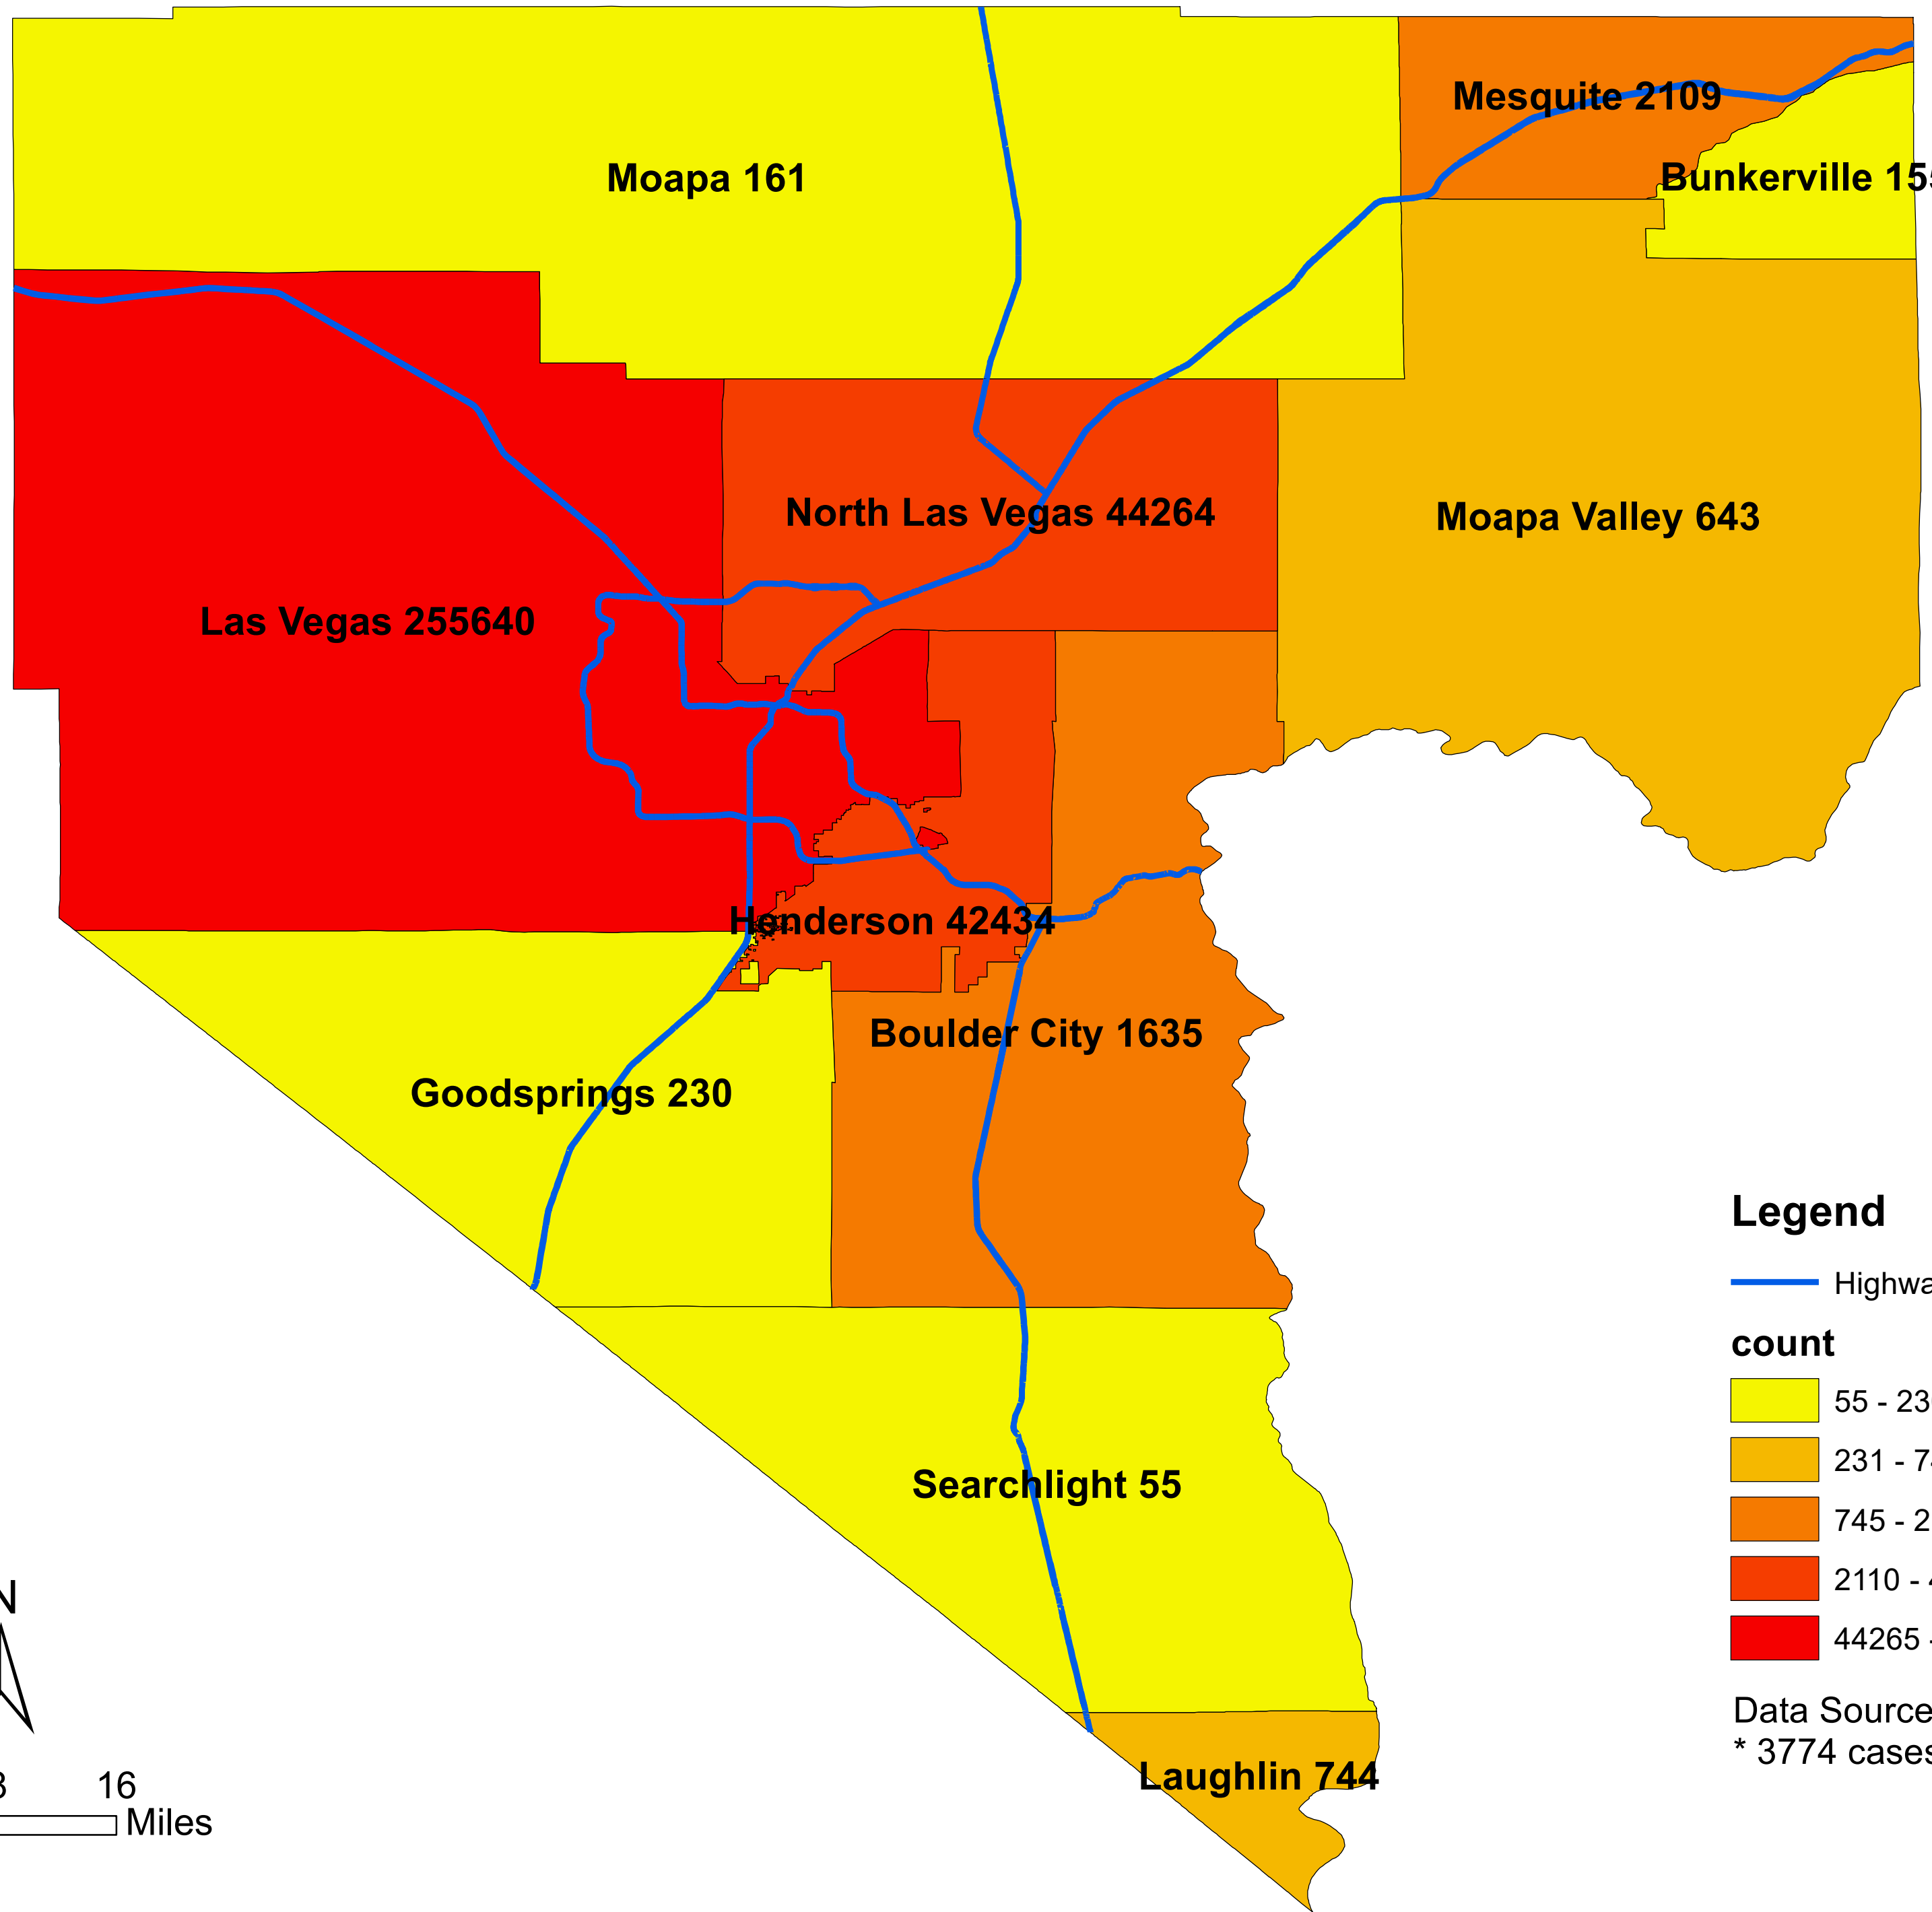

# Number of COVID-19 cases by city in Clark county (12.19.2021)

## Legend

— Highway

### count

- 55 - 230
- 231 - 744
- 745 - 2109
- 2110 - 44264
- 44265 - 255640

Data Source: SNHD

\* 3774 cases without city information

0 4 8 16 Miles