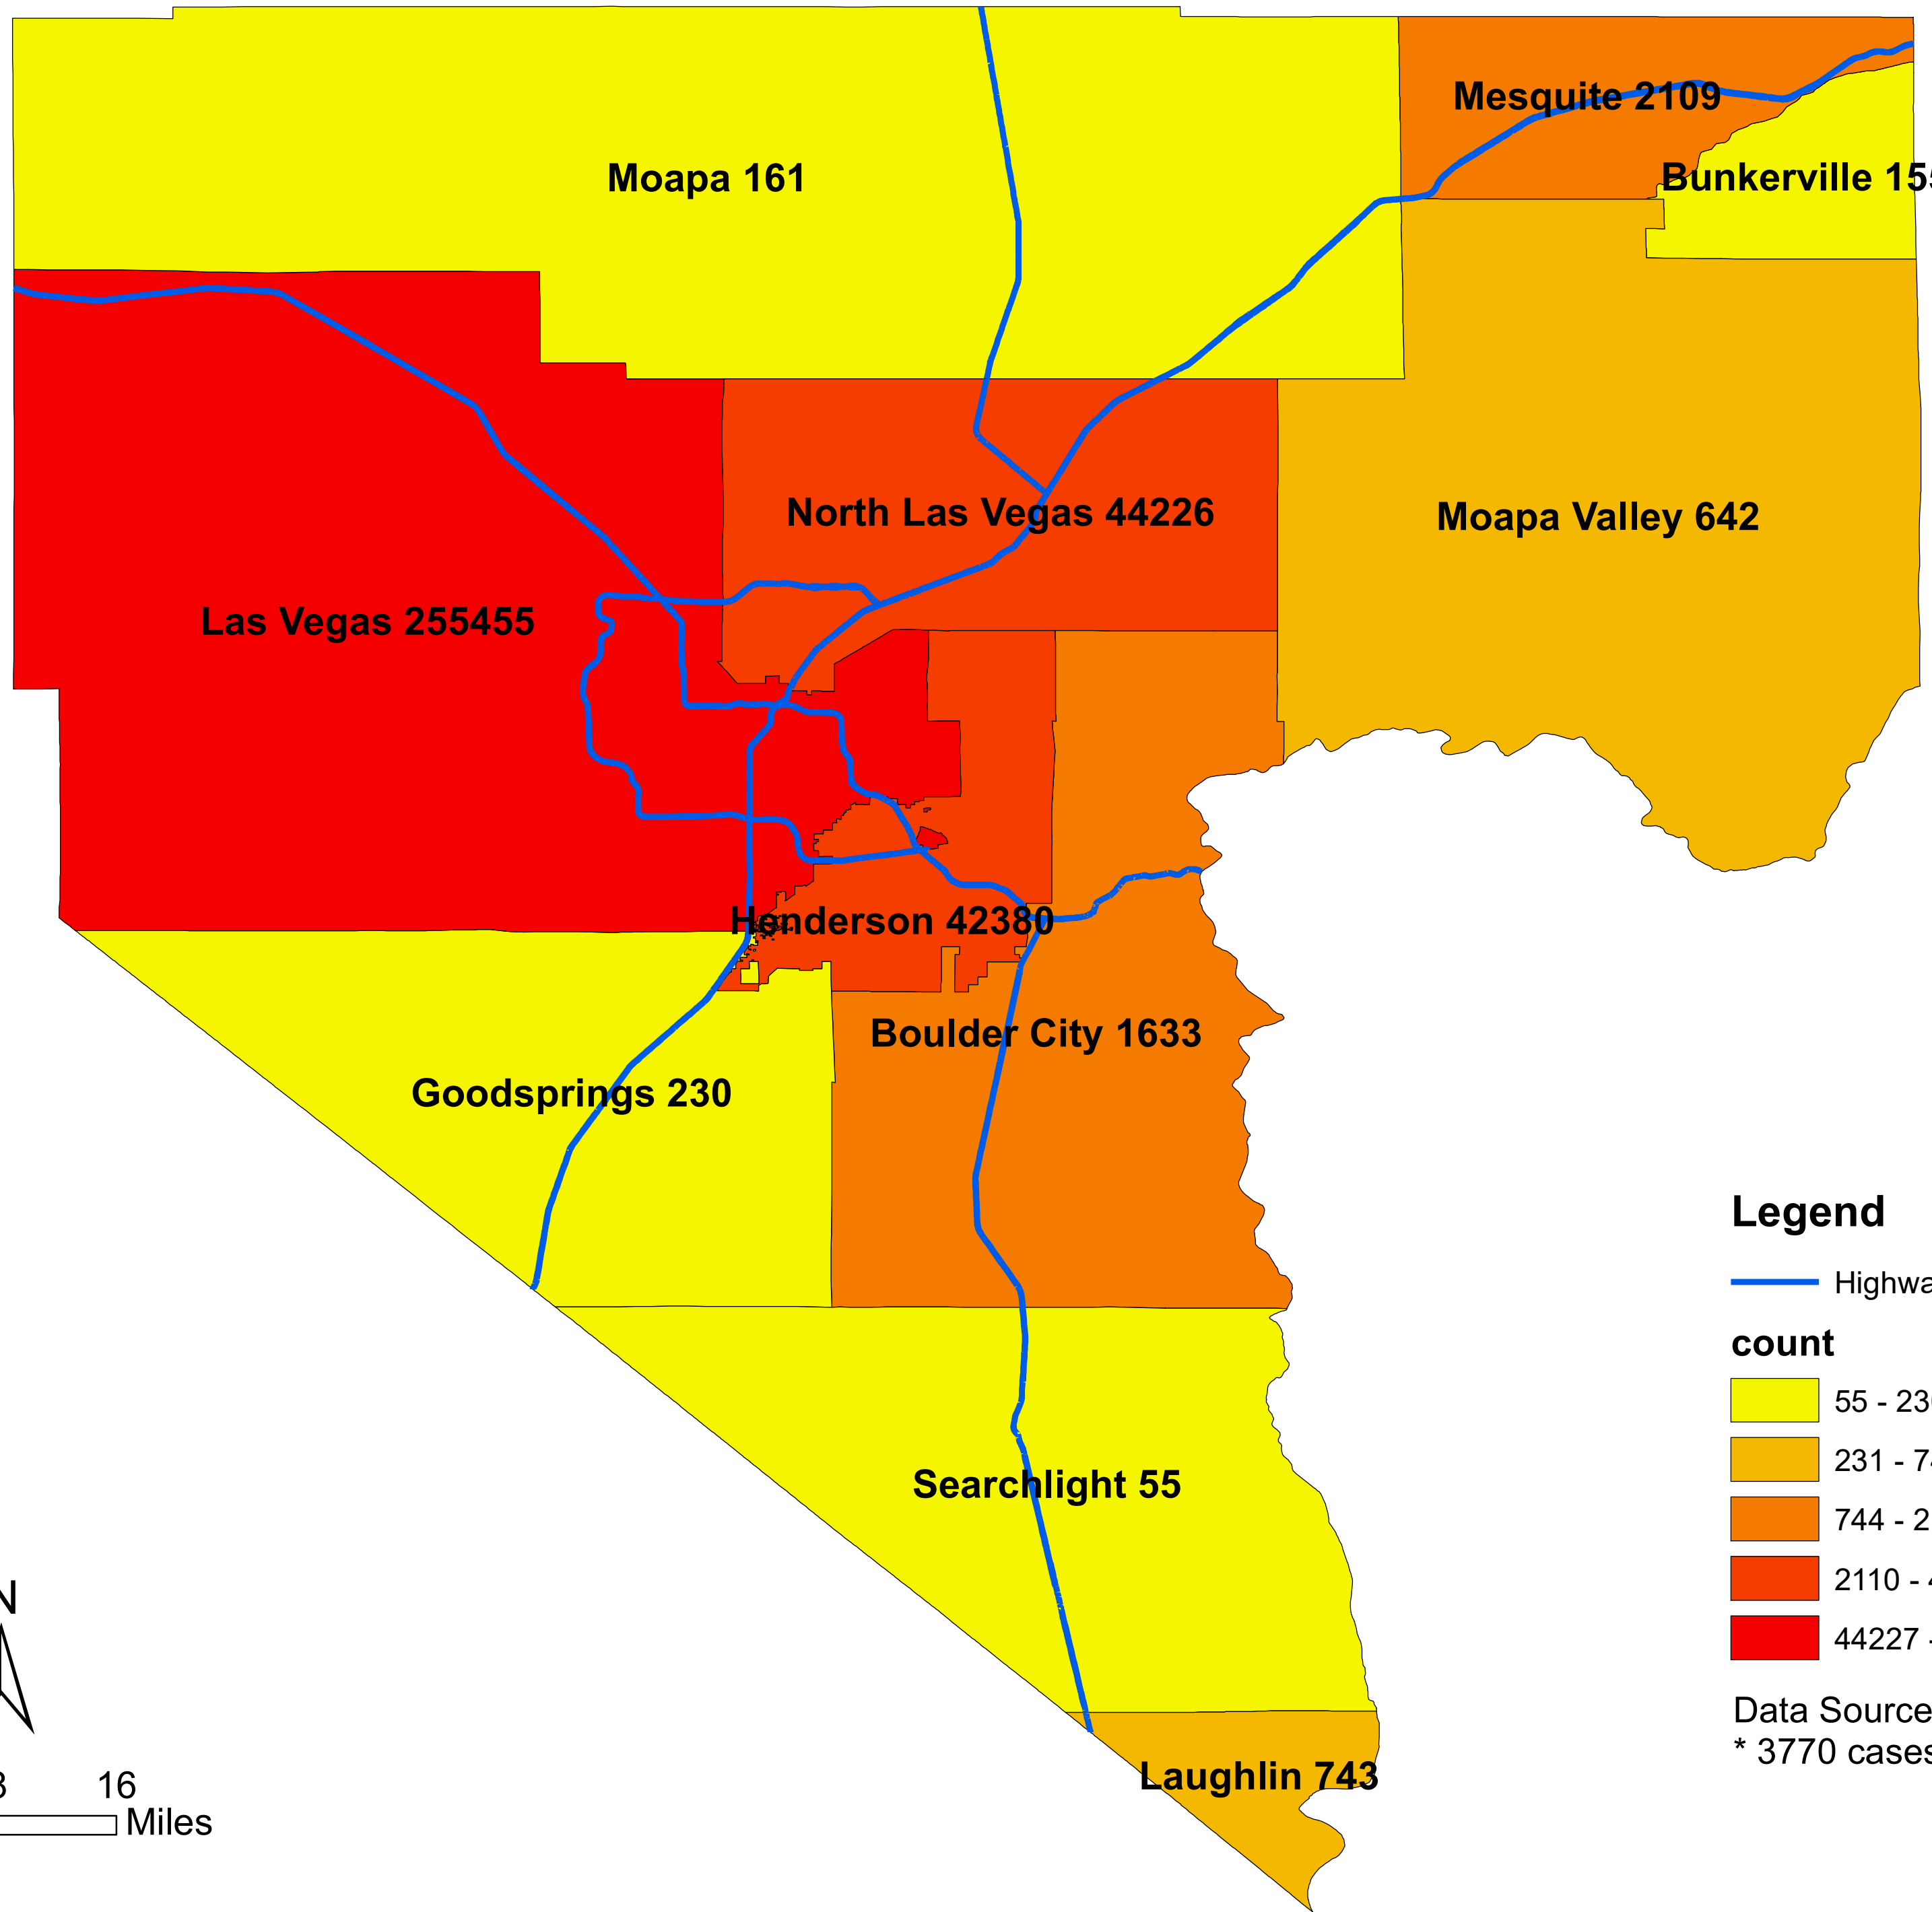

Number of COVID-19 cases by city in Clark county (12.18.2021)

Legend

— Highway

count

- 55 - 230
- 231 - 743
- 744 - 2109
- 2110 - 44226
- 44227 - 255455

Data Source: SNHD

* 3770 cases without city information

0 4 8 16 Miles