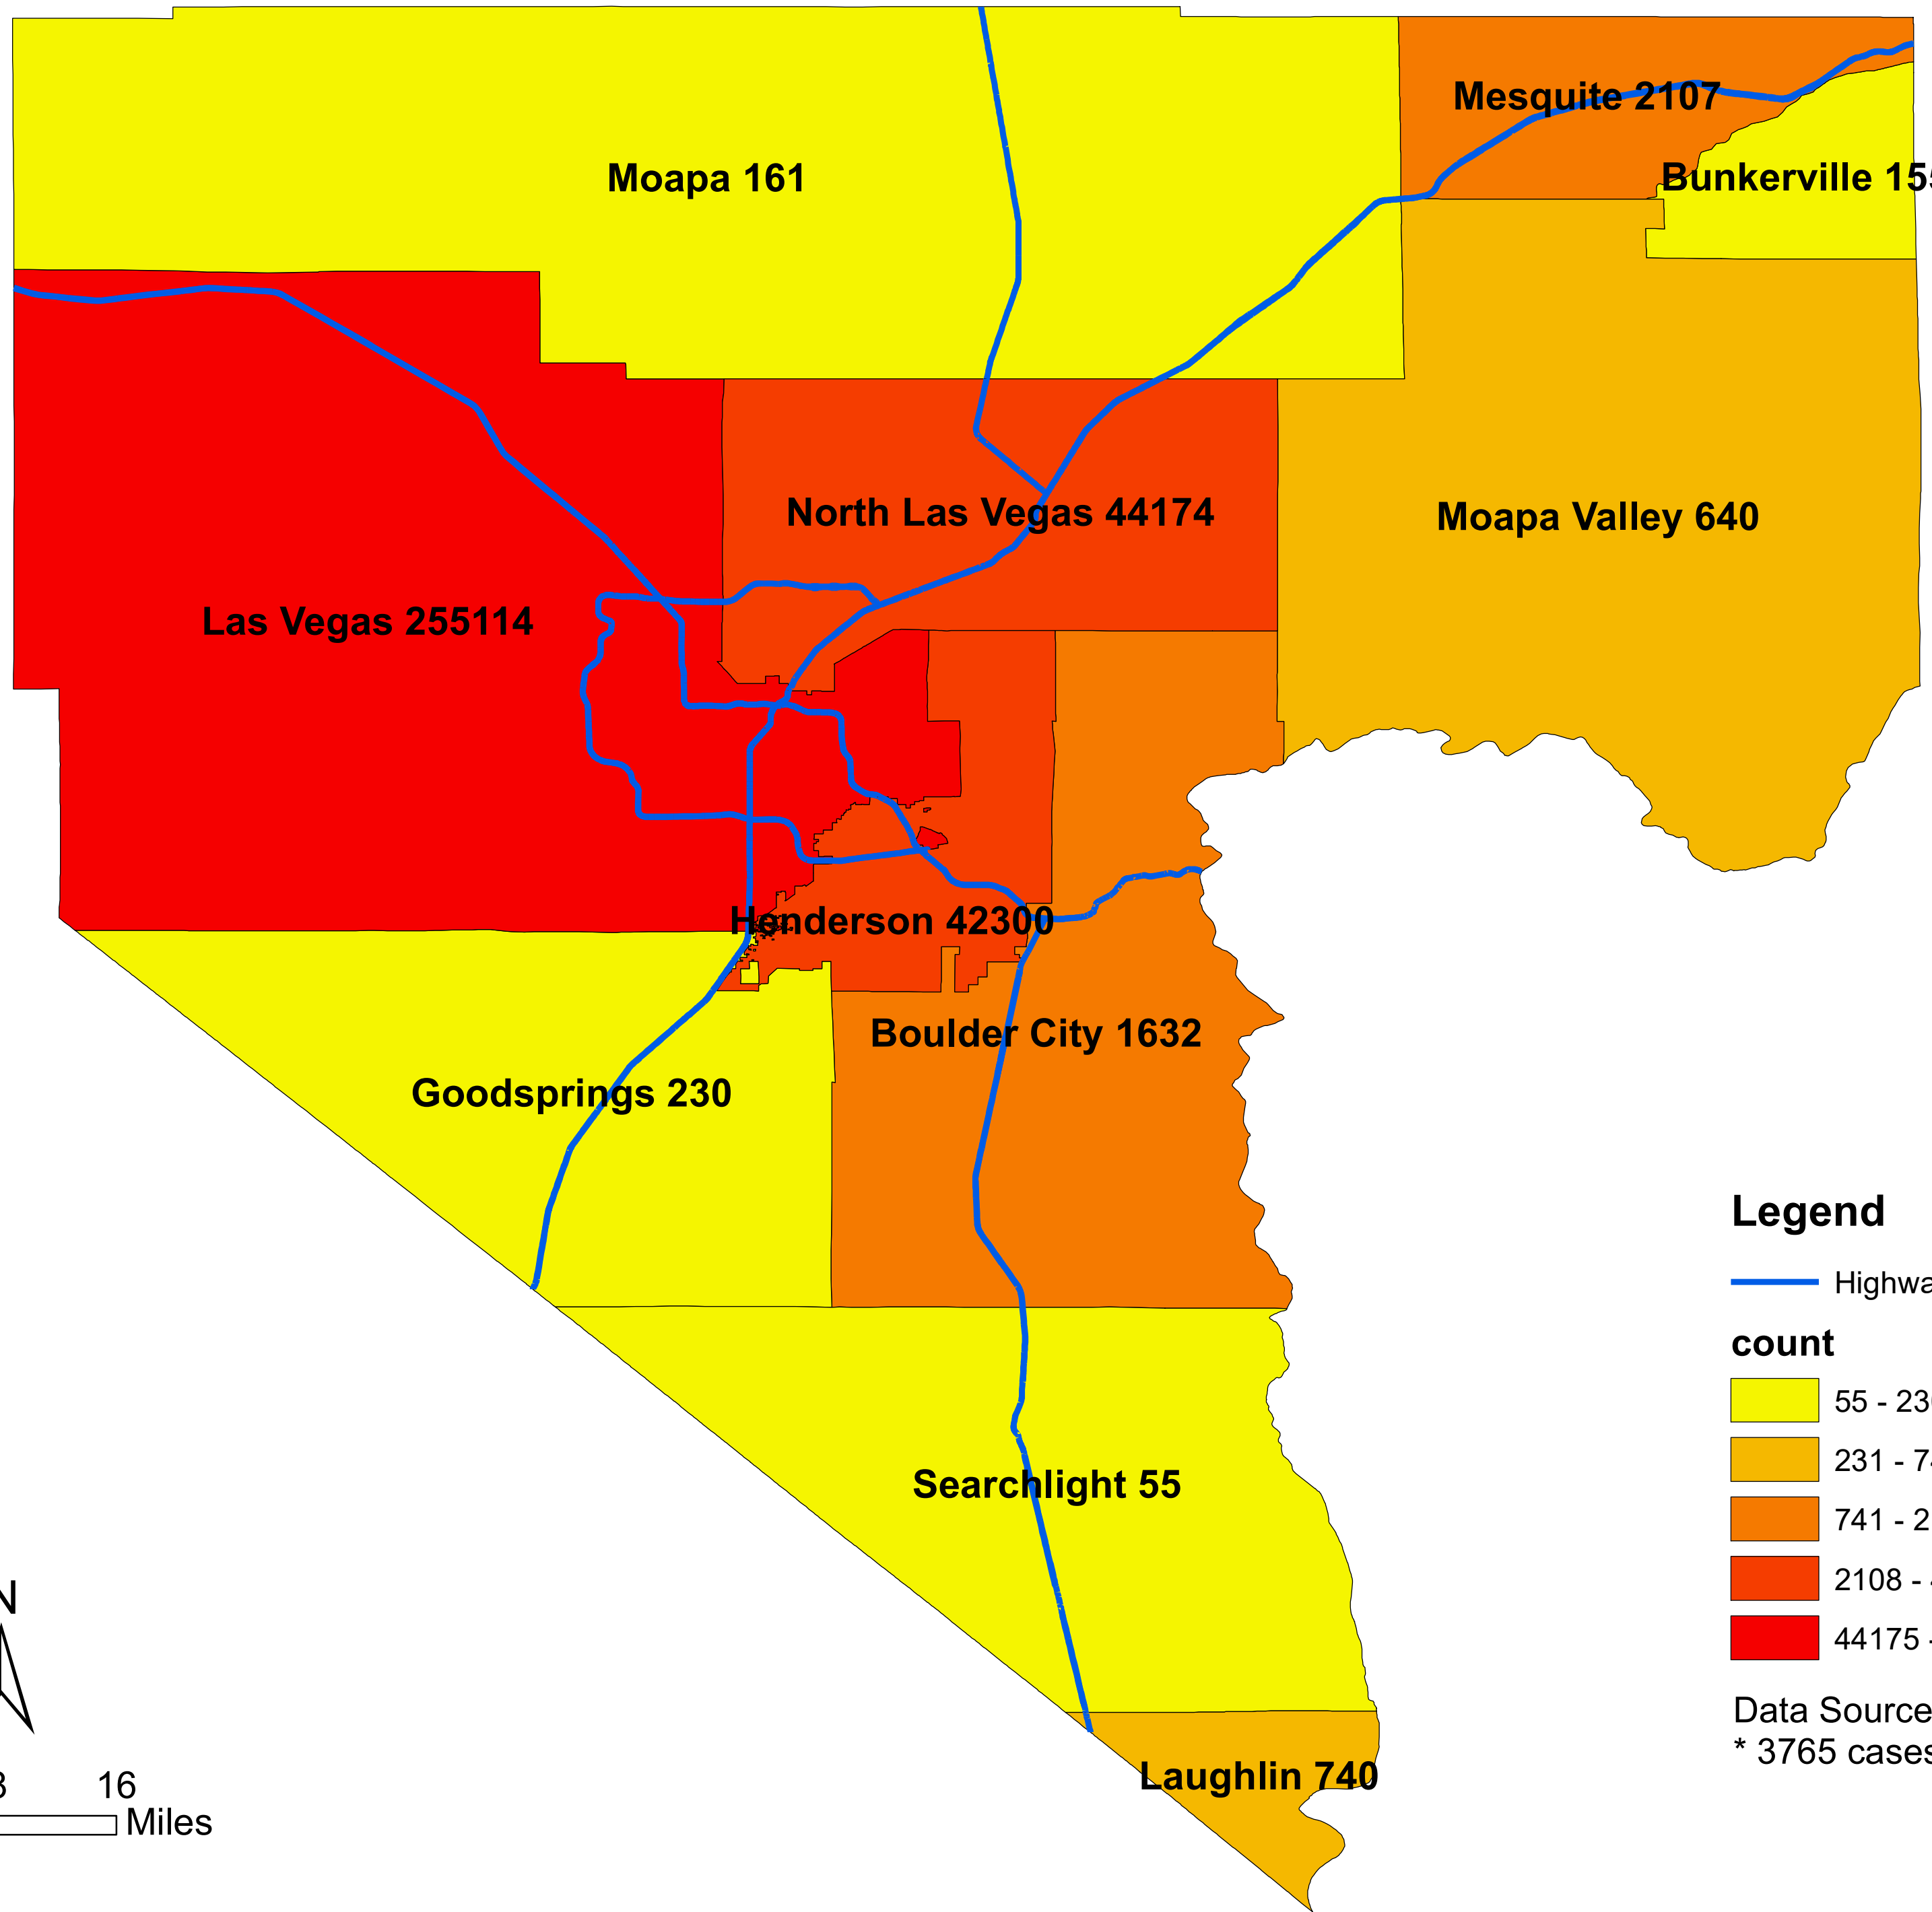

Number of COVID-19 cases by city in Clark county (12.17.2021)

Legend

— Highway

count

Data Source: SNHD

* 3,765 cases without city information

0 4 8 16 Miles