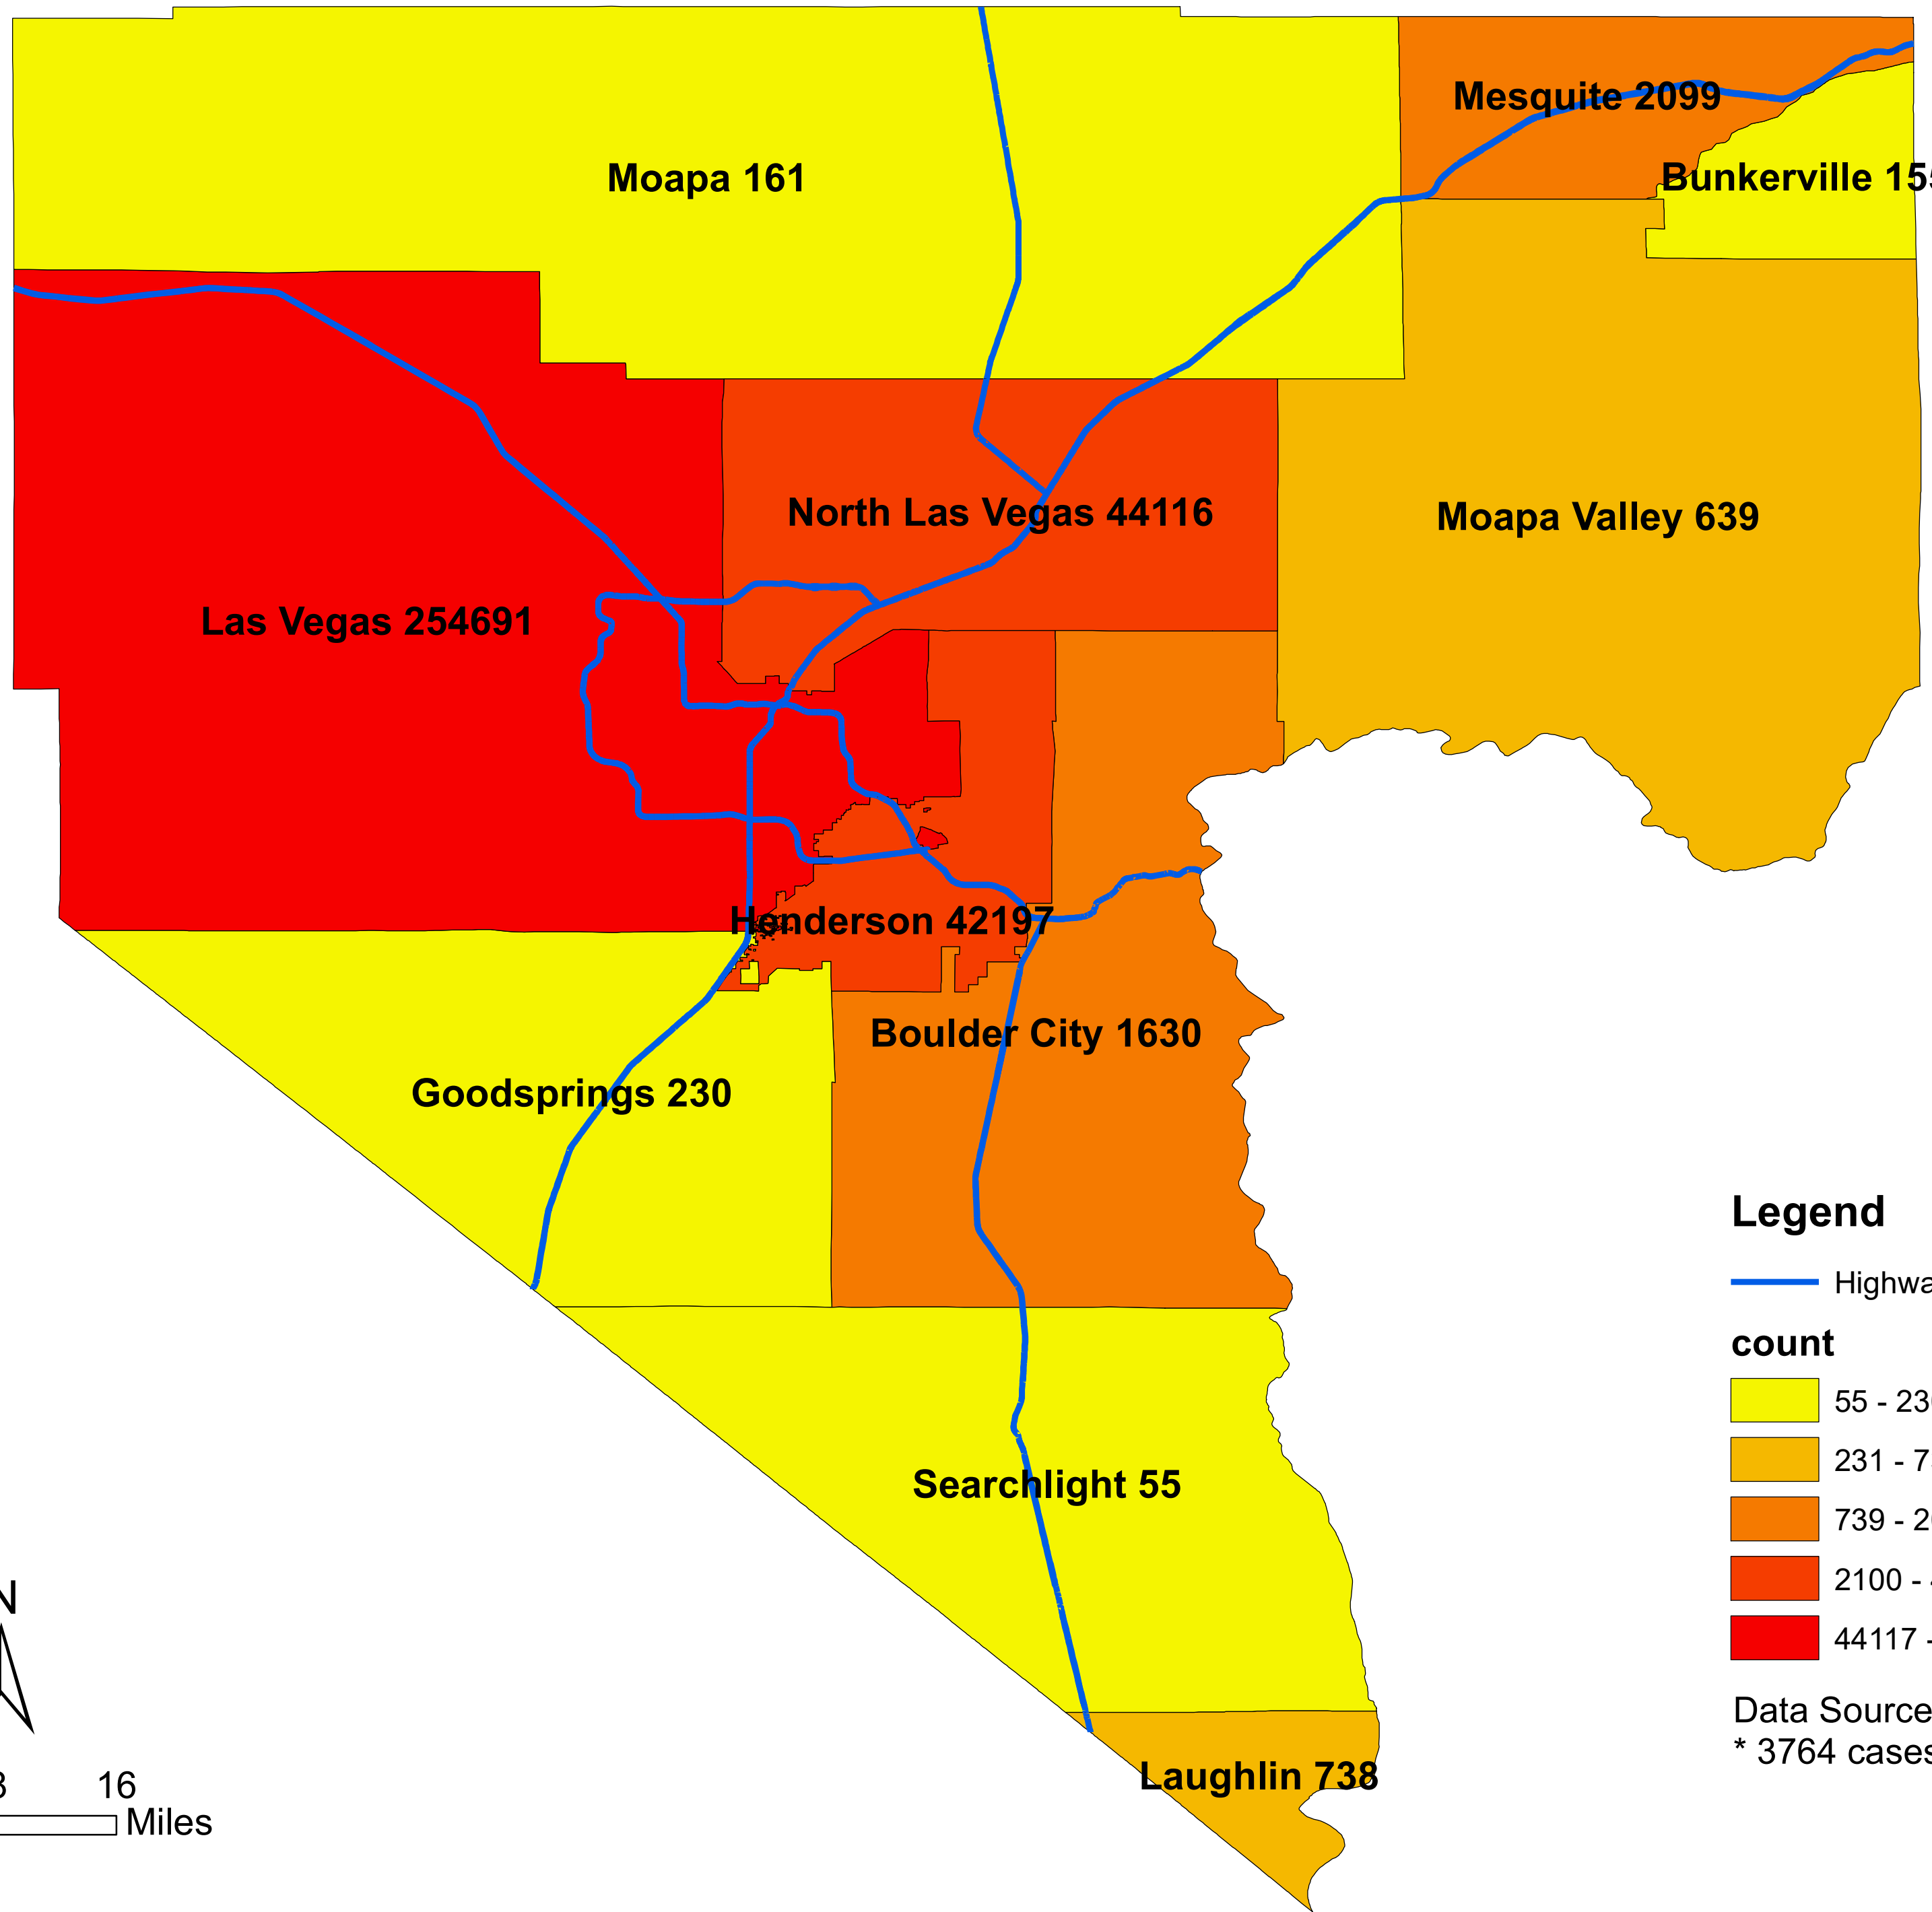

Number of COVID-19 cases by city in Clark county (12.16.2021)

Legend

— Highway

count

Data Source: SNHD

* 3764 cases without city information

0 4 8 16 Miles