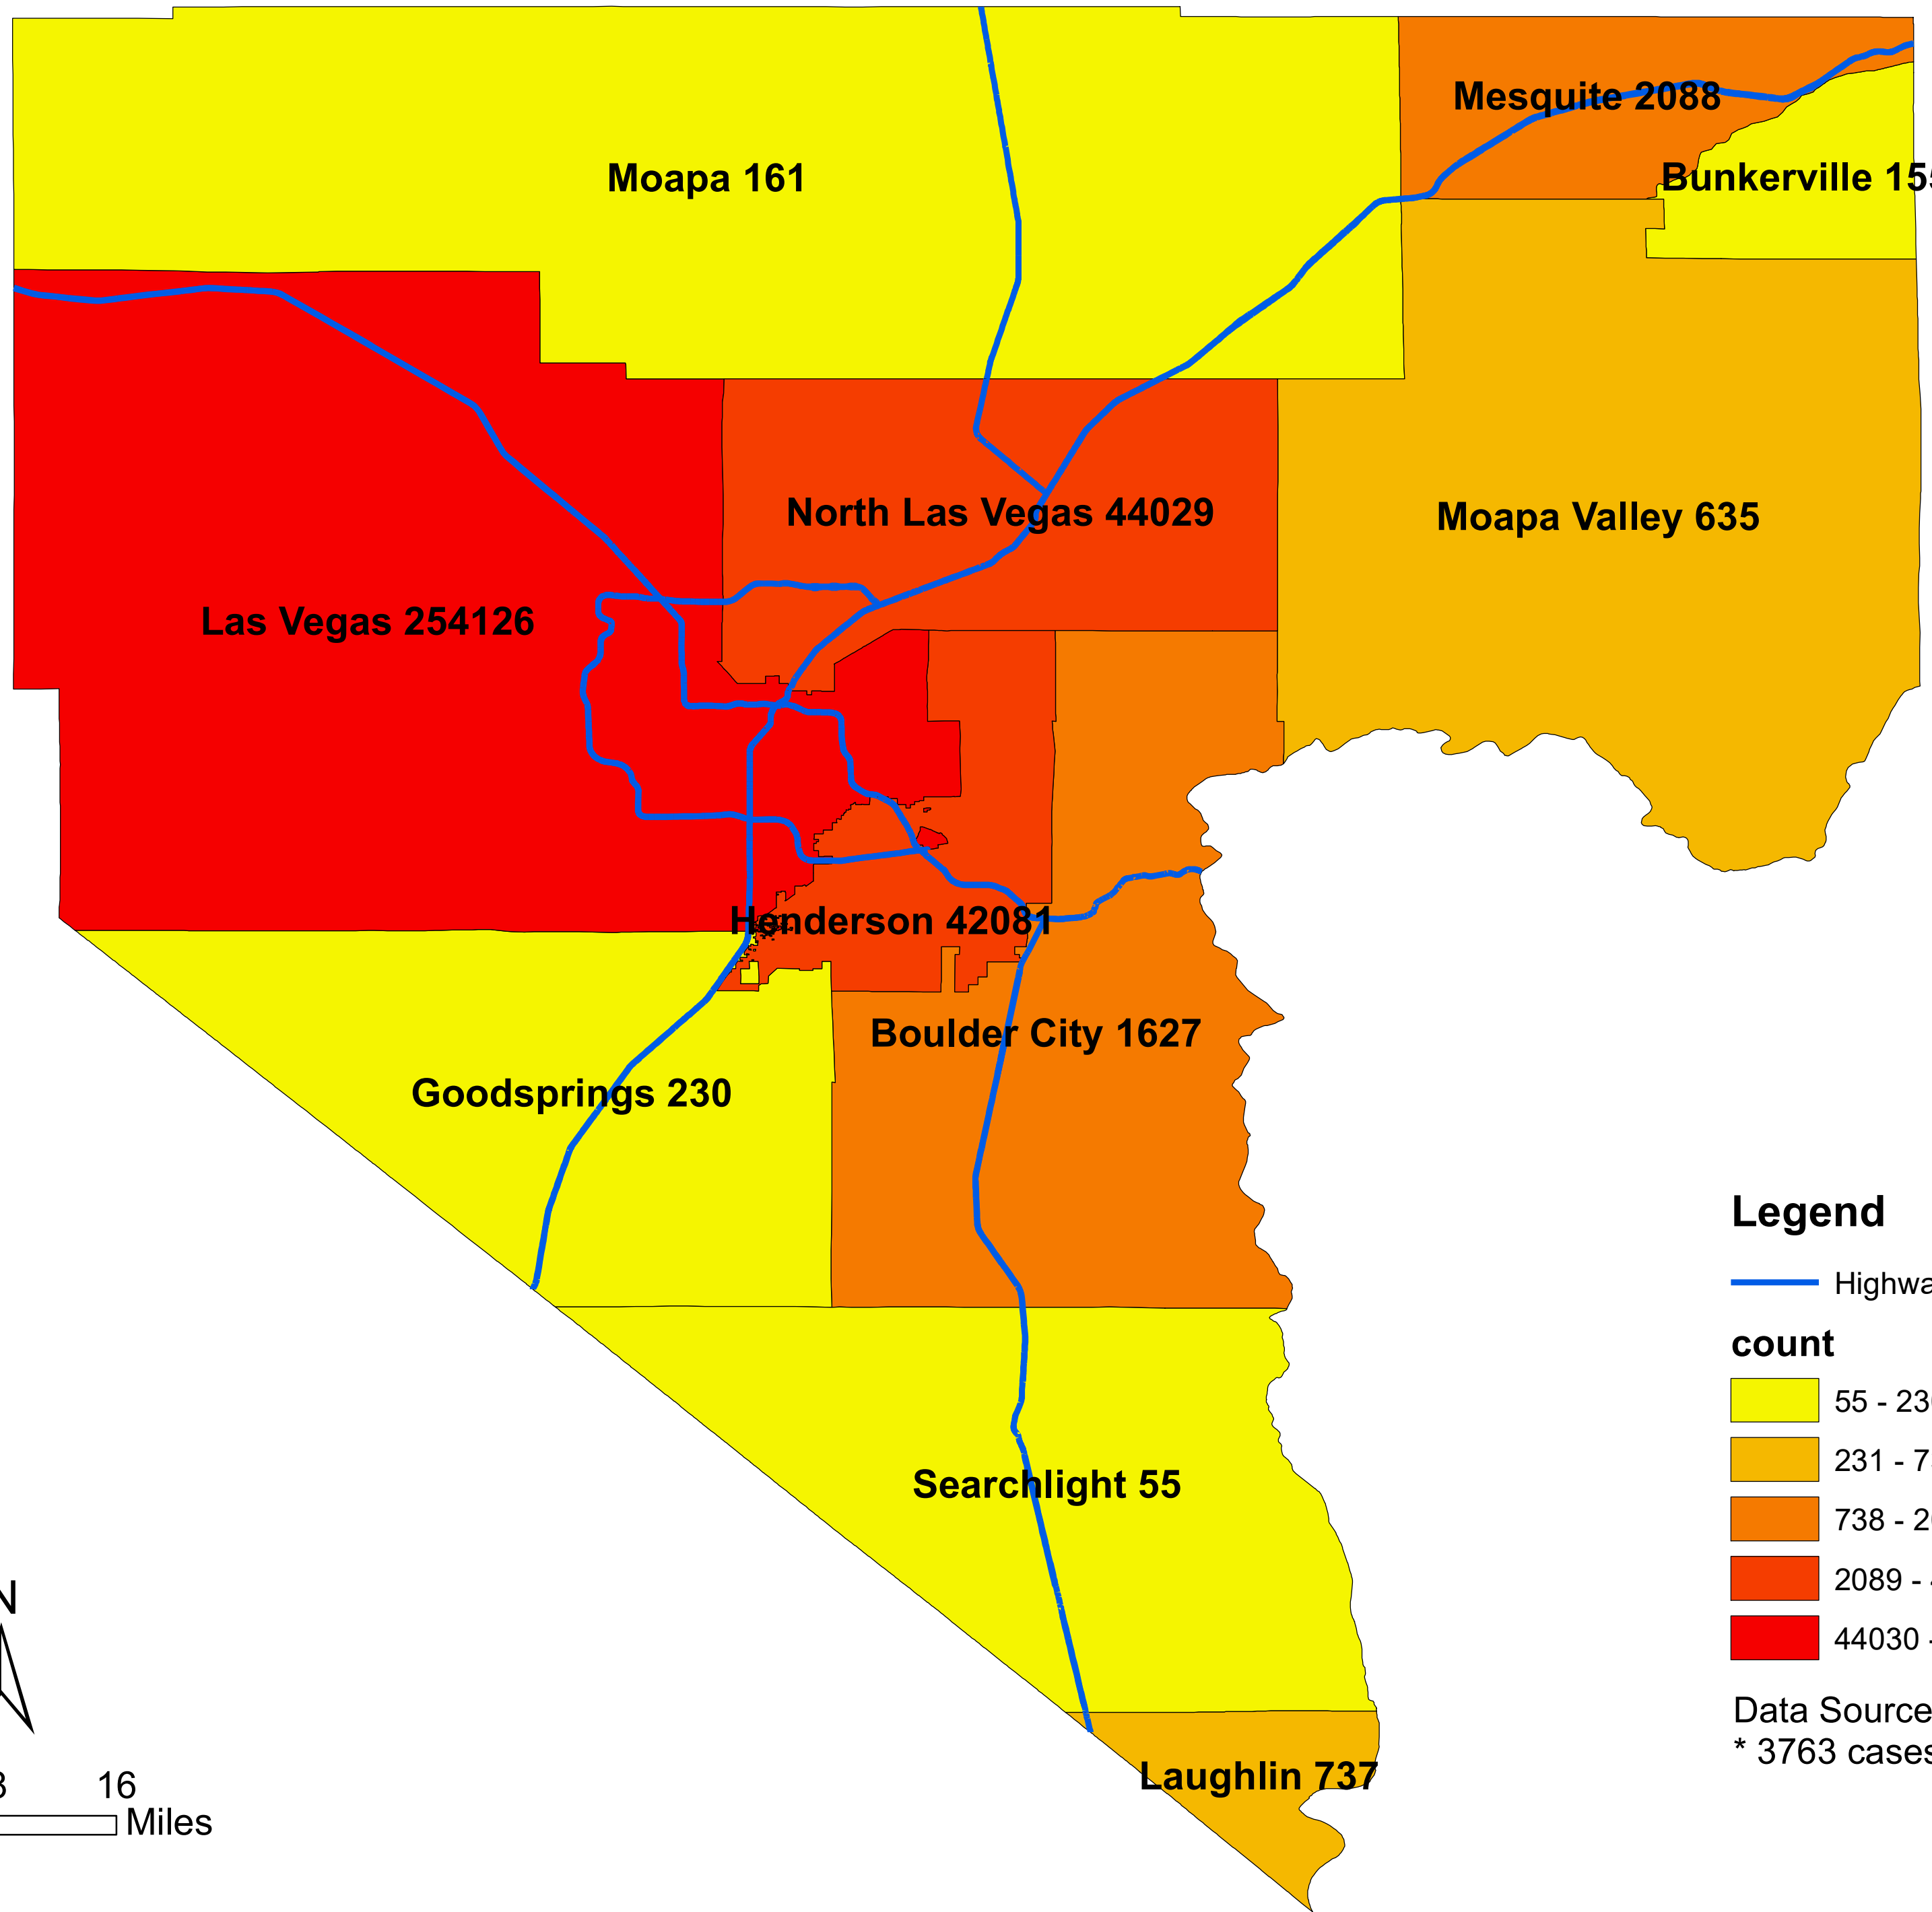

Number of COVID-19 cases by city in Clark county (12.15.2021)

Legend

— Highway

count

Data Source: SNHD

* 3763 cases without city information

0 4 8 16
Miles