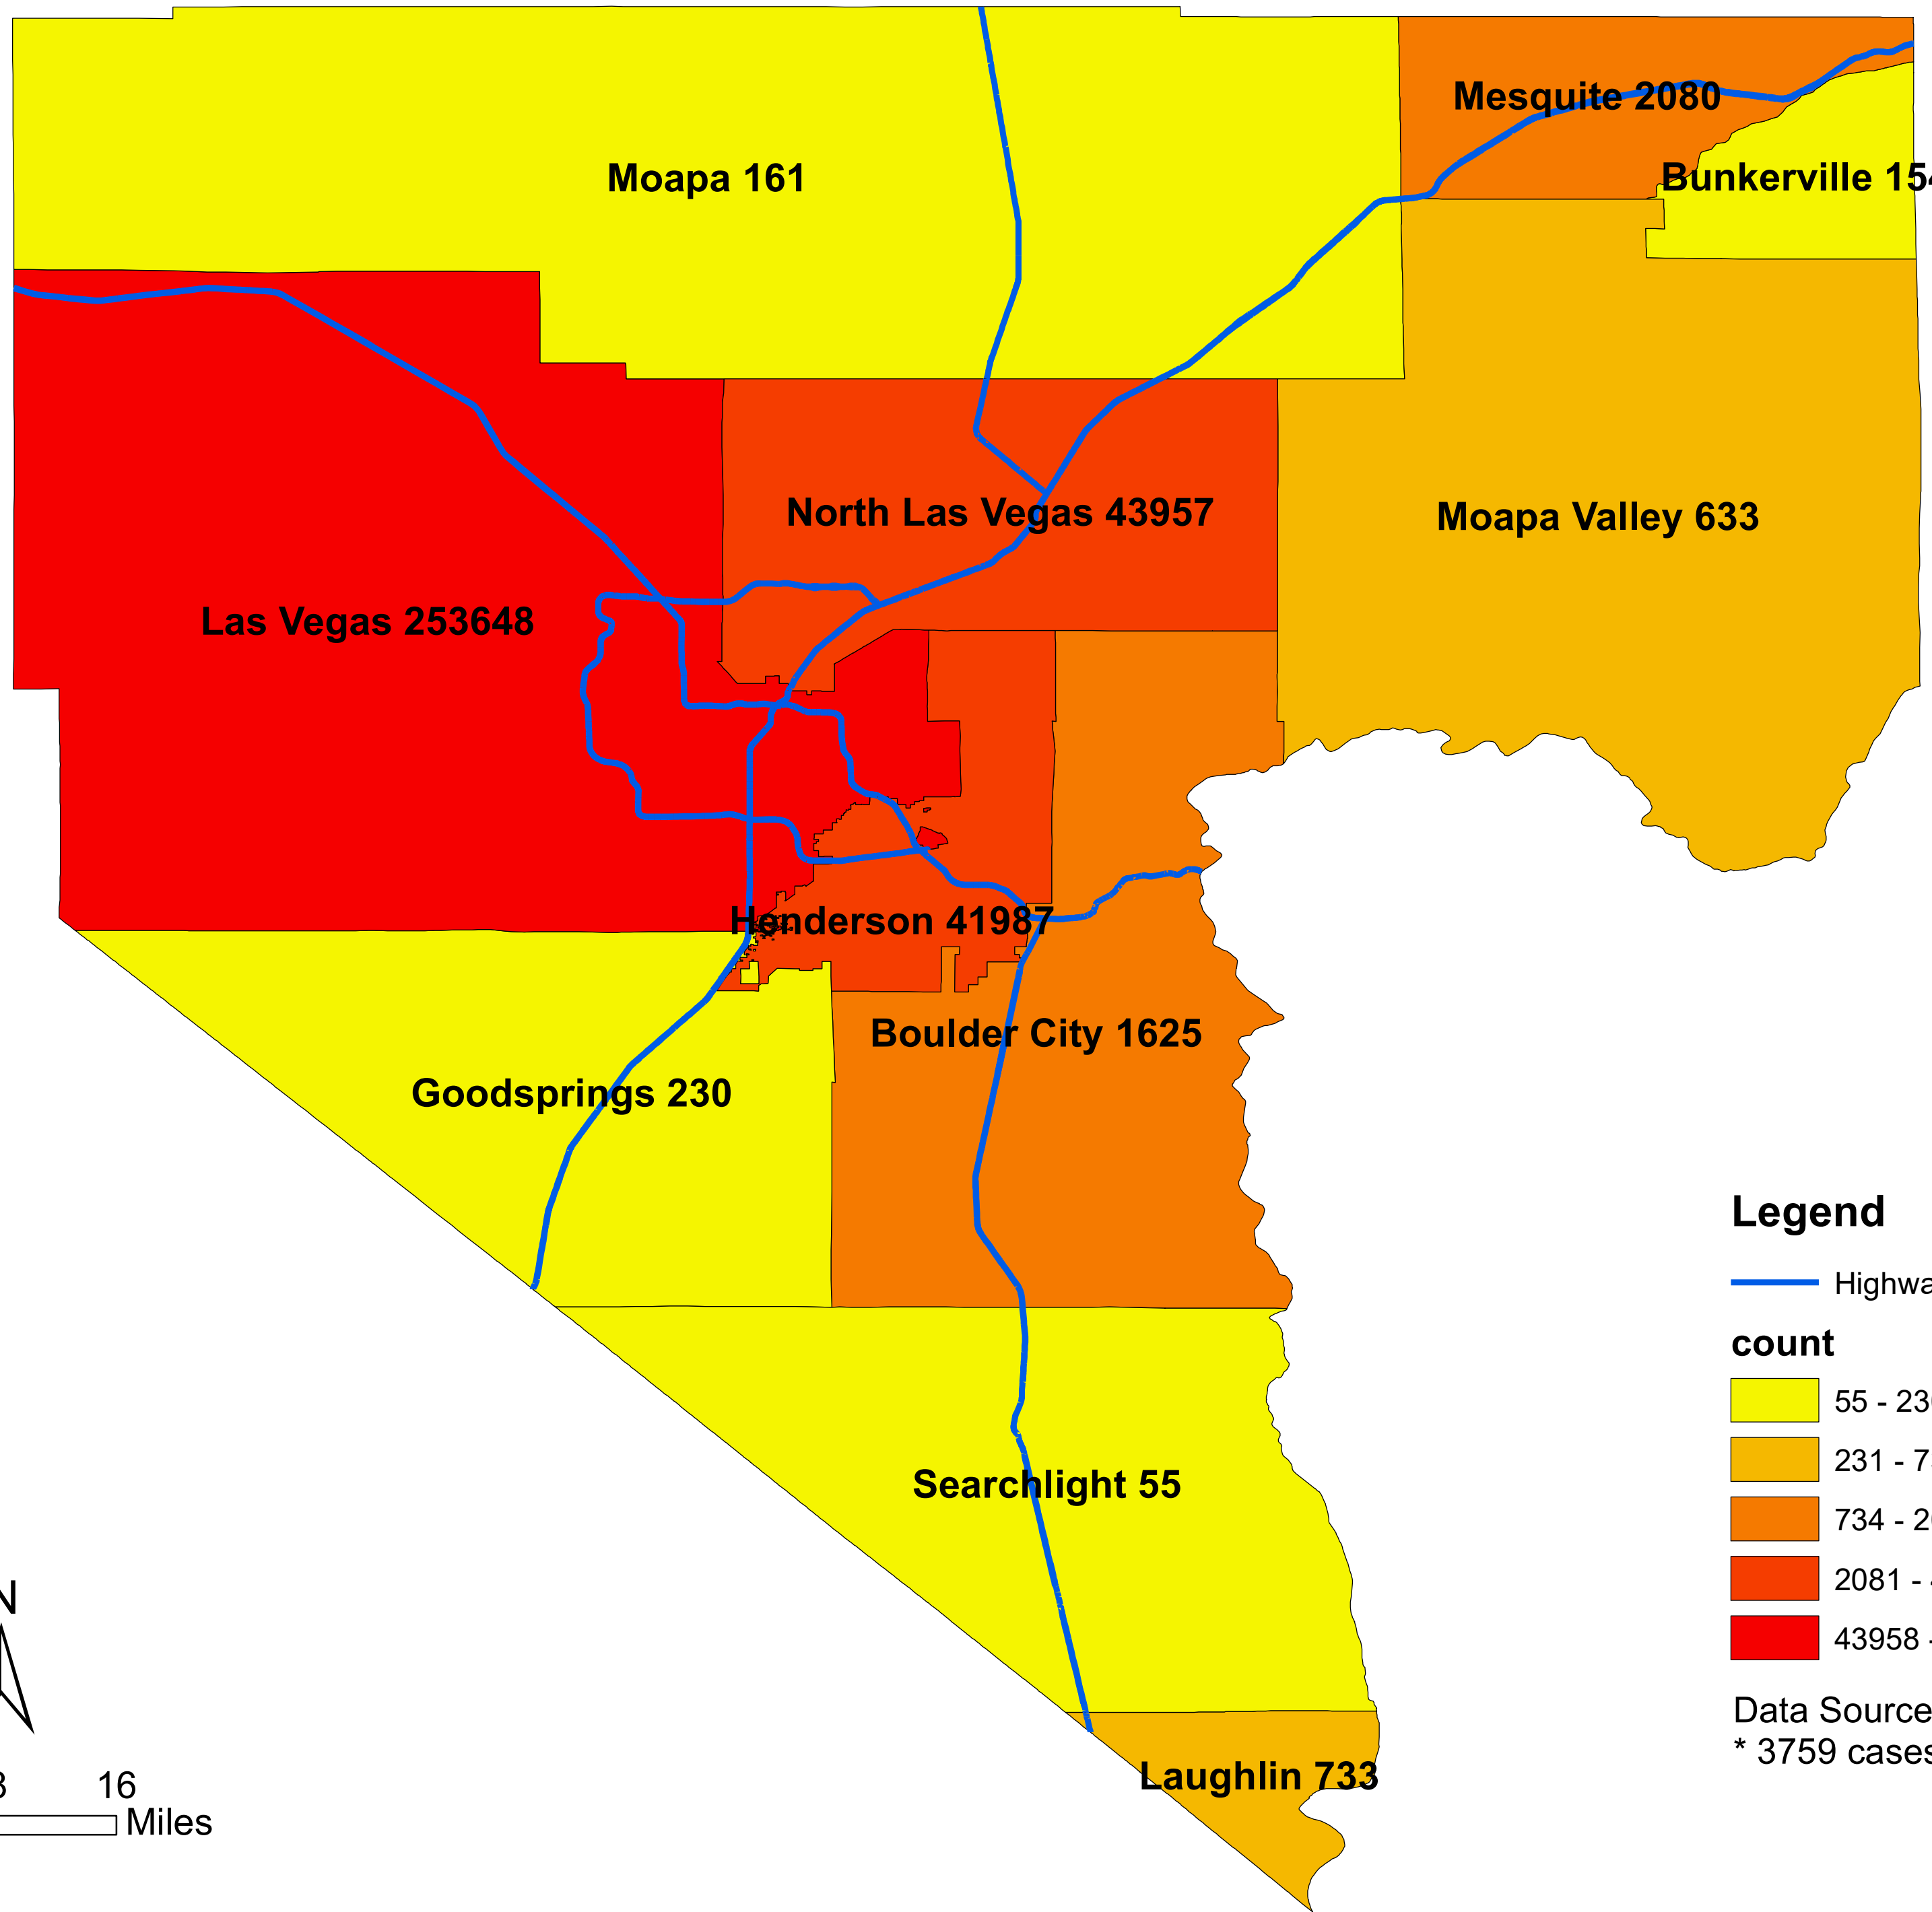

# Number of COVID-19 cases by city in Clark county (12.14.2021)

## Legend

— Highway

### count

- 55 - 230
- 231 - 733
- 734 - 2080
- 2081 - 43957
- 43958 - 253648

Data Source: SNHD

\* 3759 cases without city information

0 4 8 16  
Miles