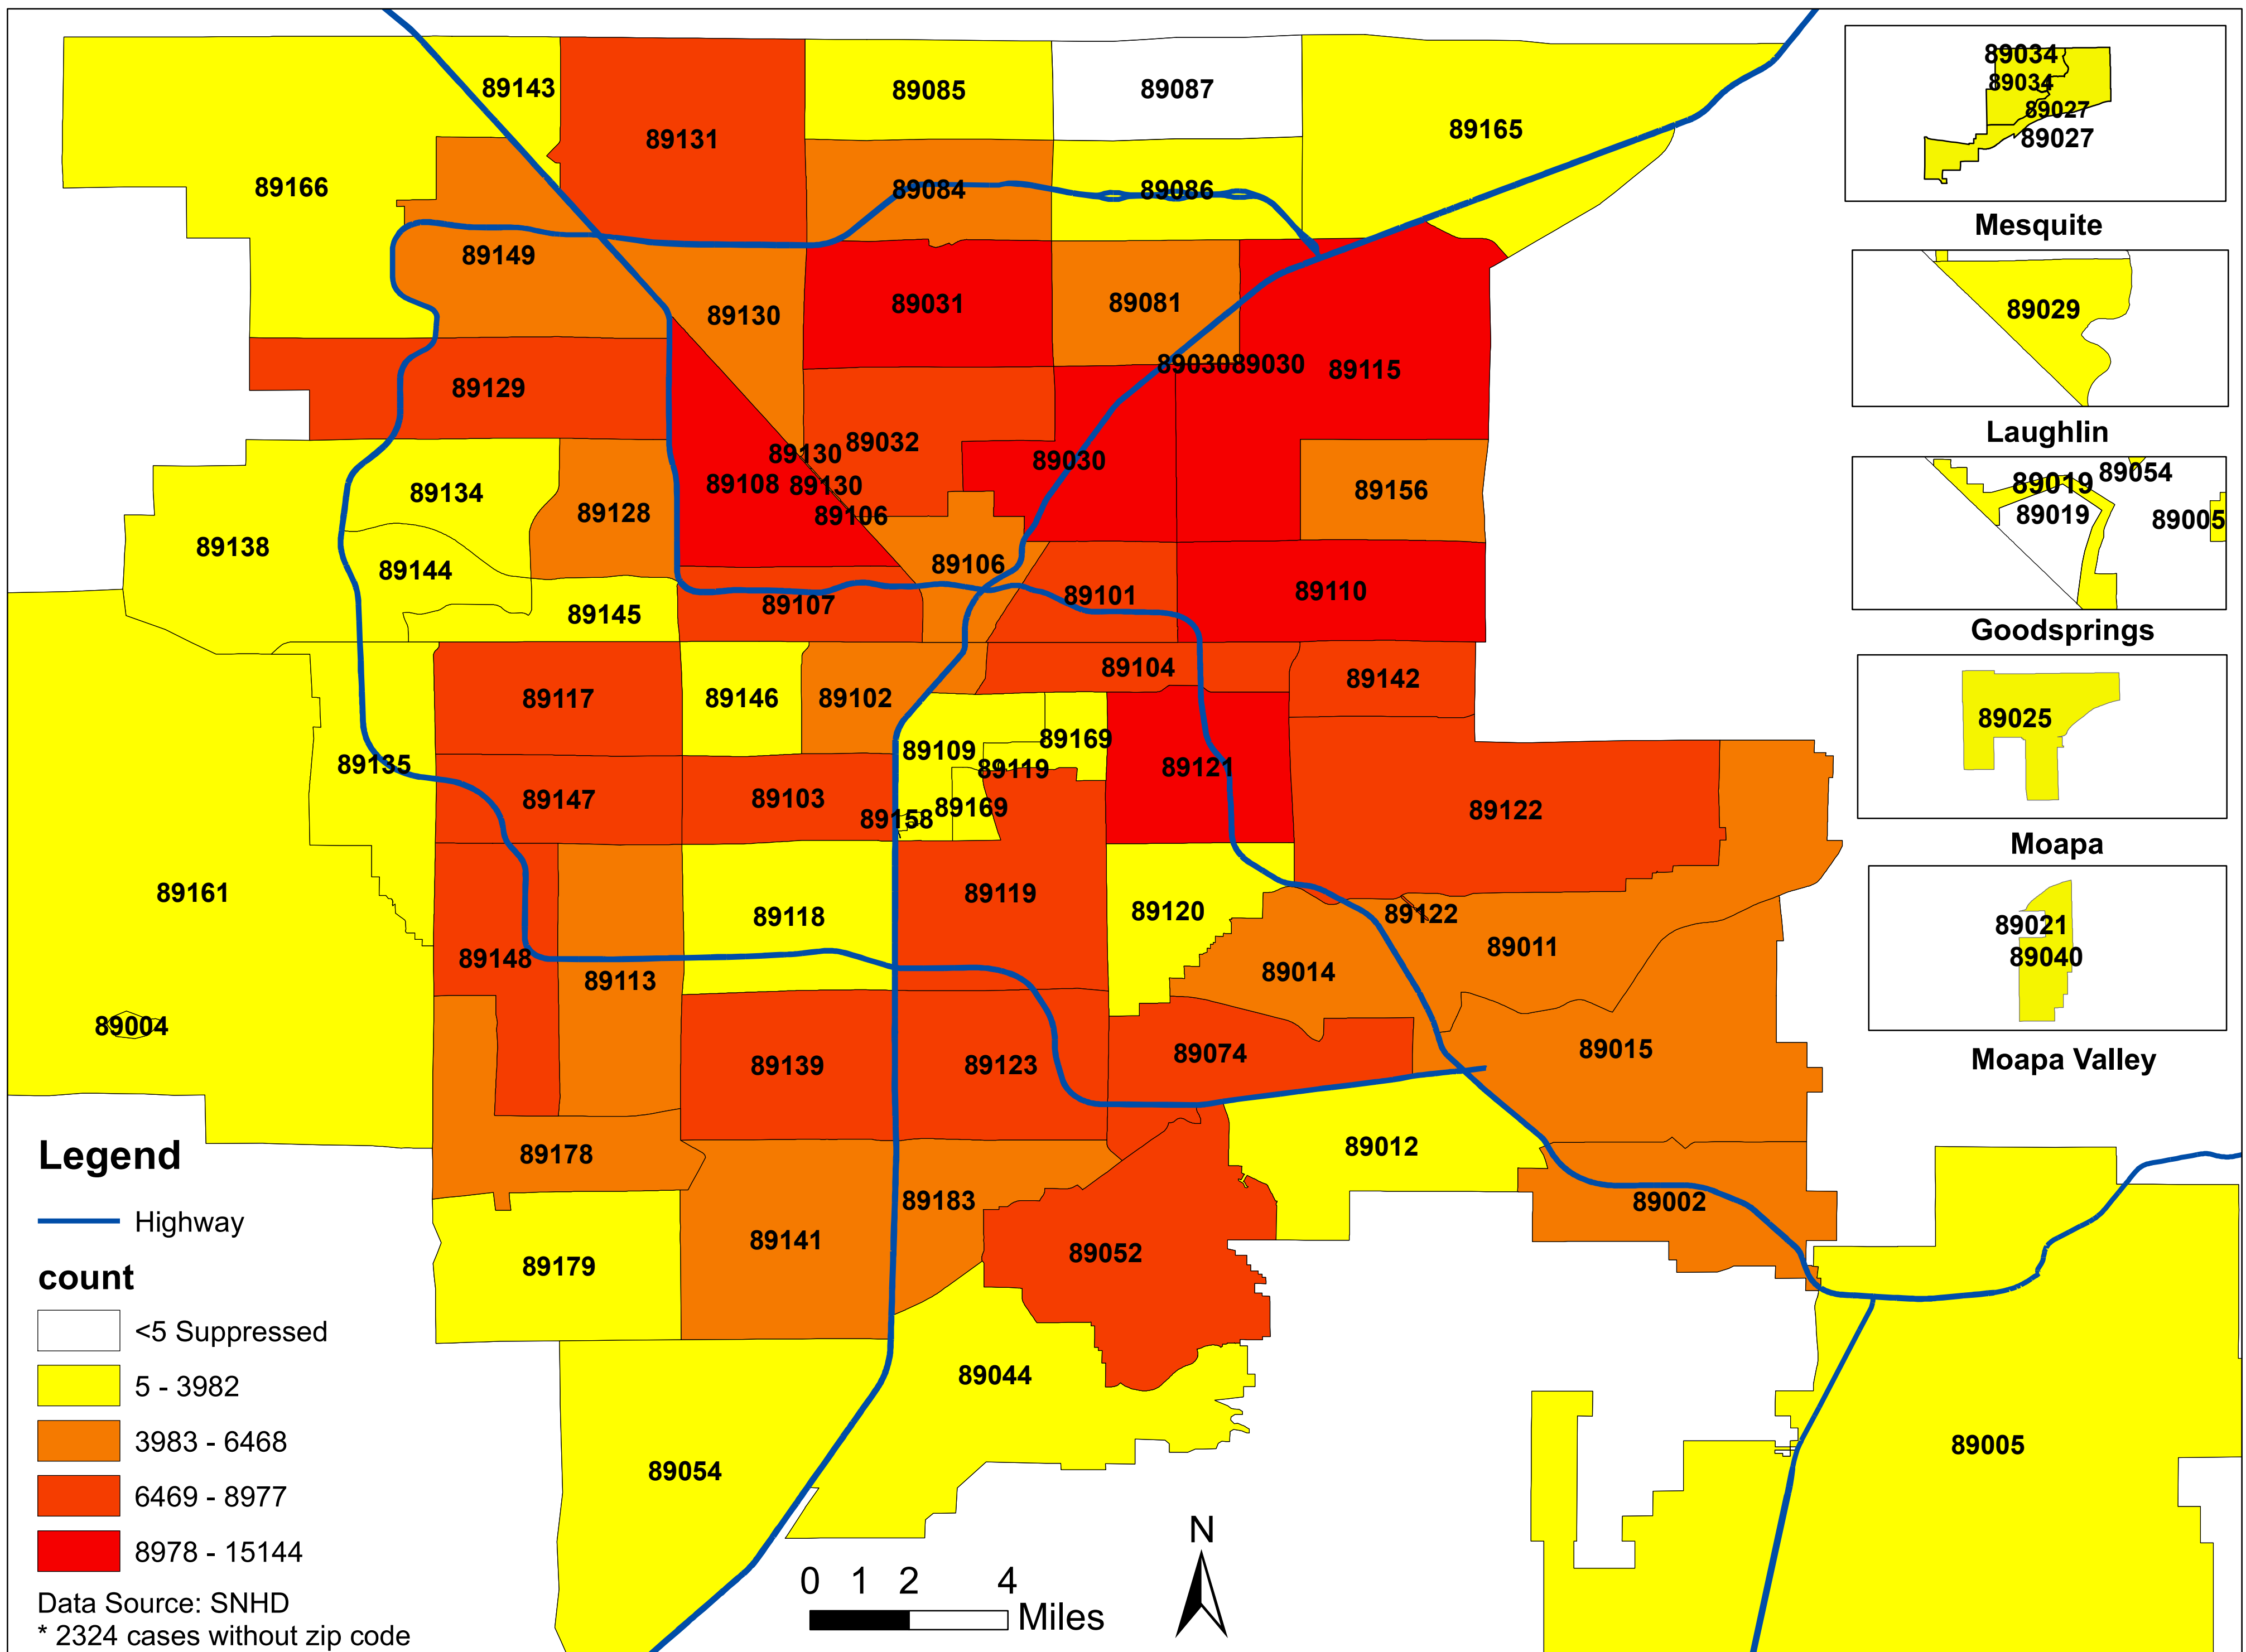

# Number of COVID-19 cases by zip code in Clark county (12.13.2021)

**Note: More than 5 cases reported from 89124**