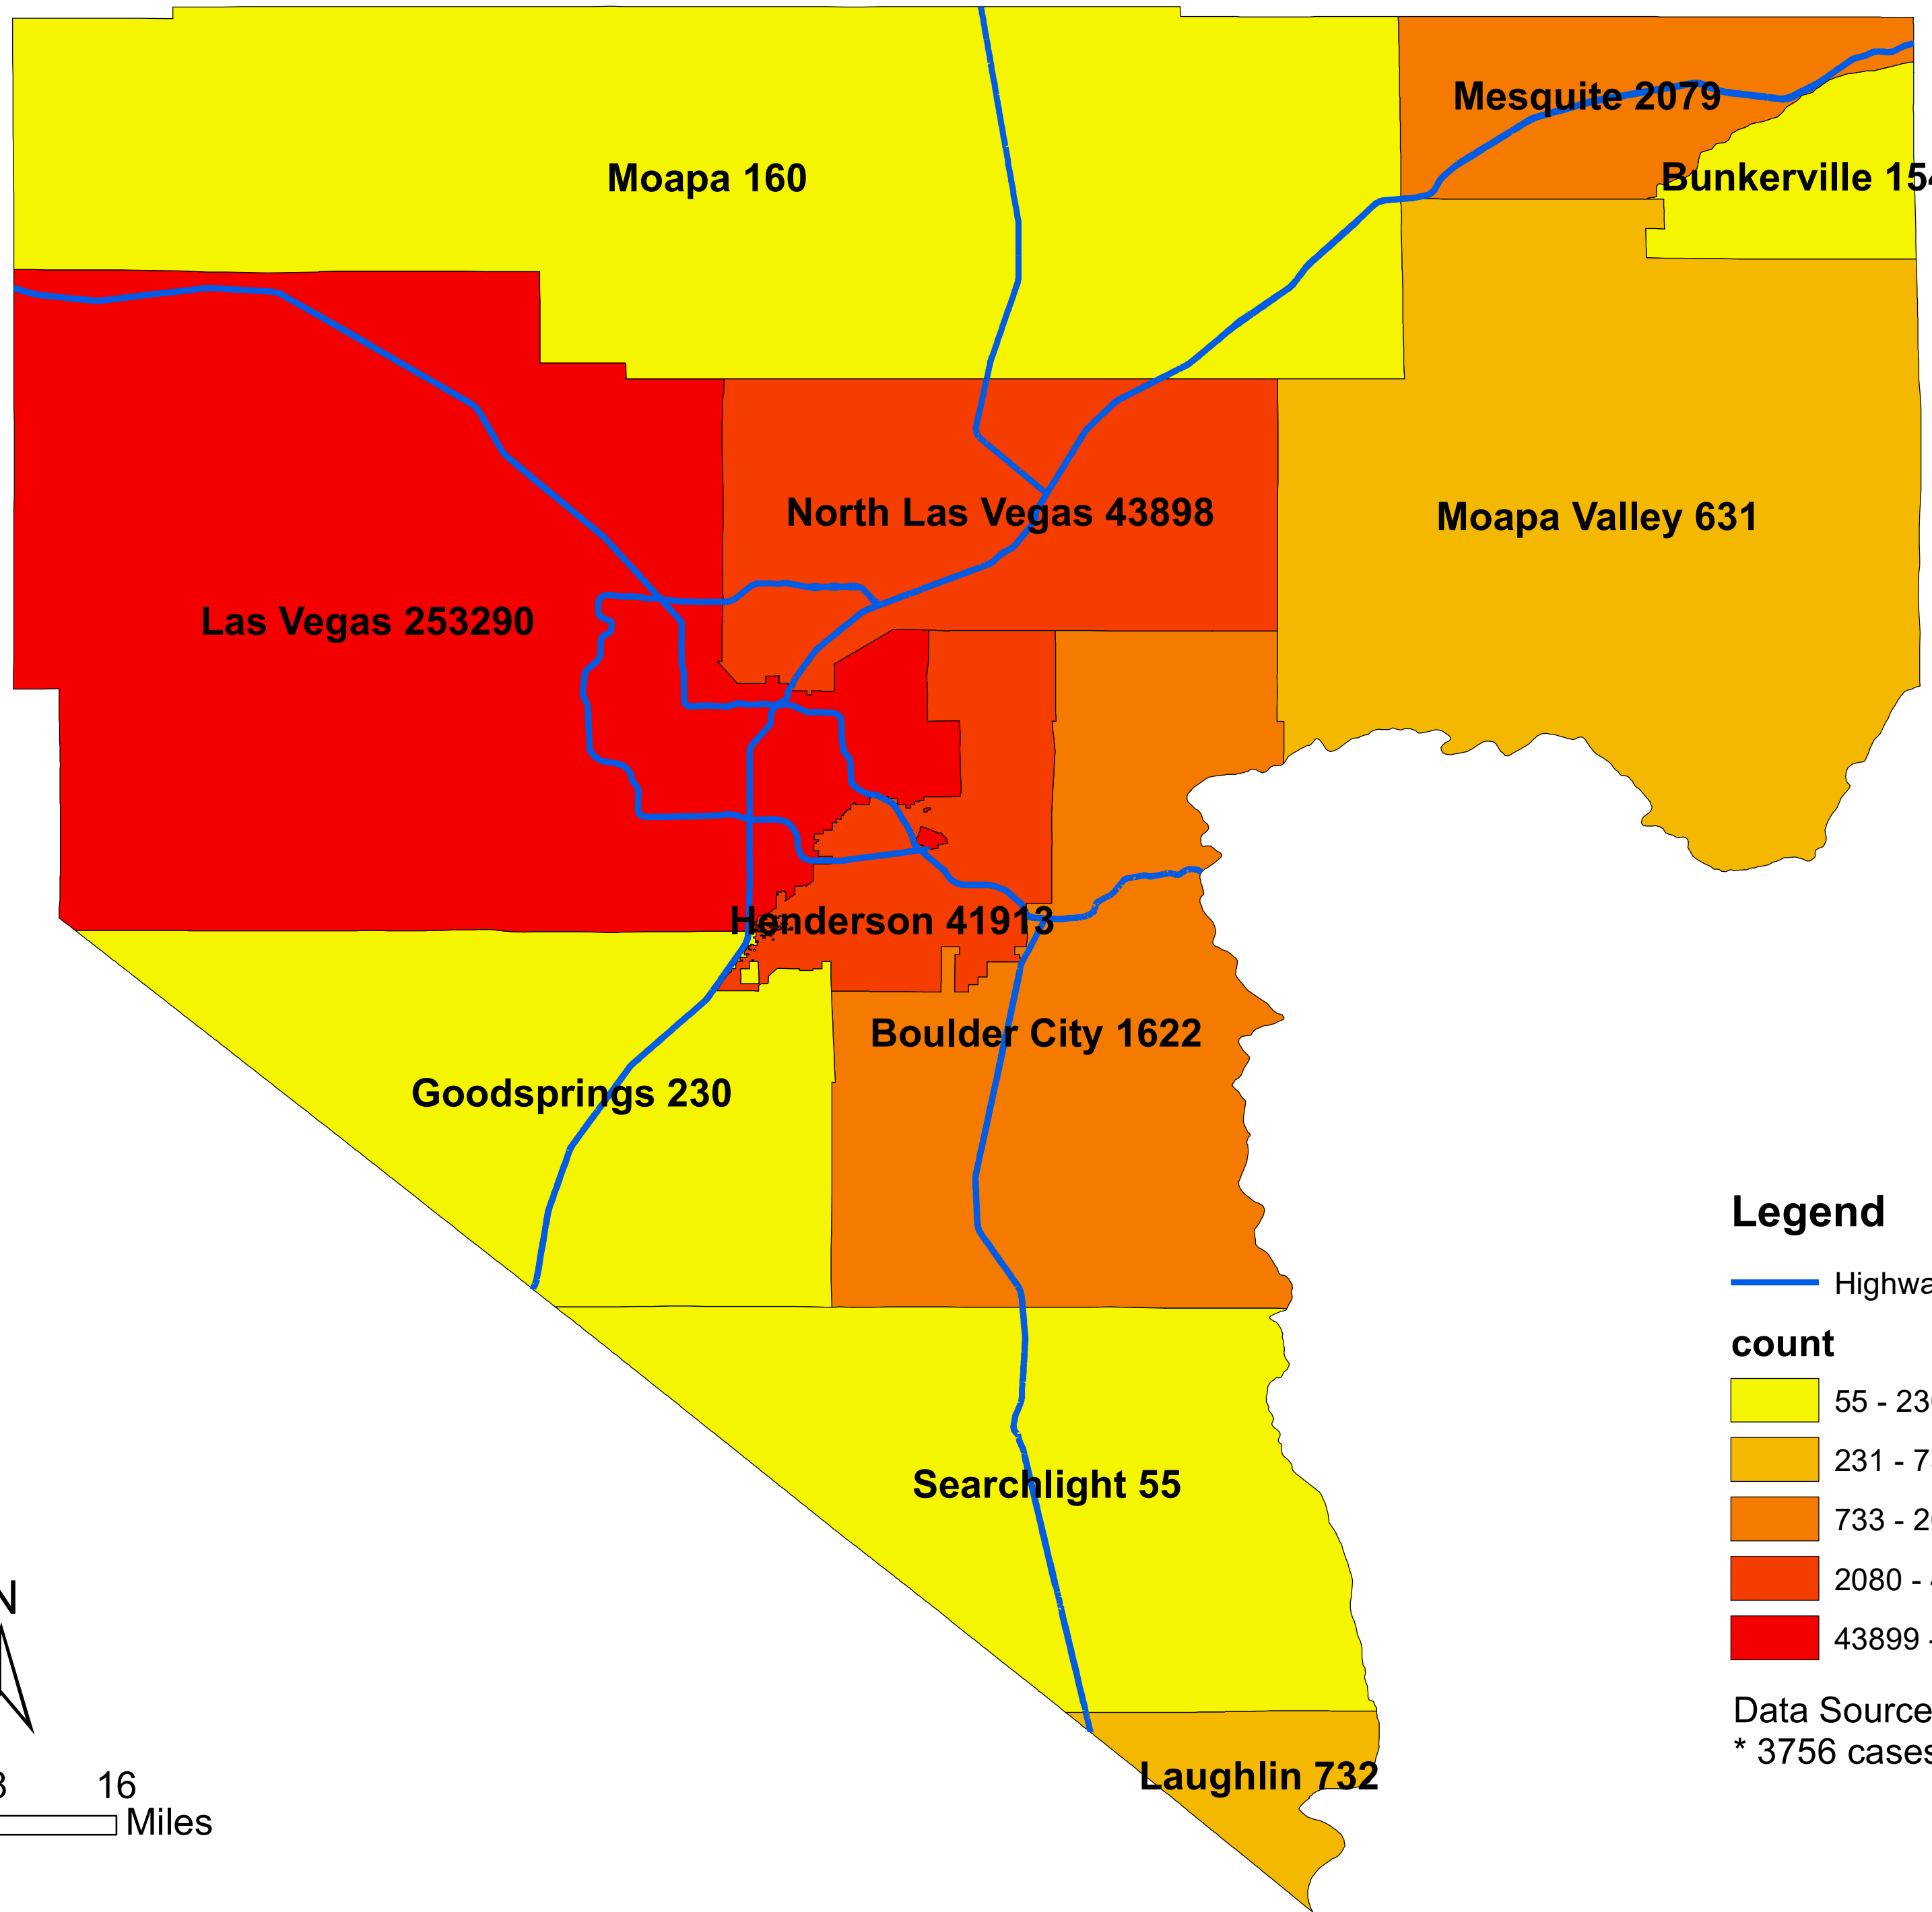

Number of COVID-19 cases by city in Clark county (12.13.2021)

Legend

— Highway

count

- 55 - 230
- 231 - 732
- 733 - 2079
- 2080 - 43898
- 43899 - 253290

Data Source: SNHD

* 3756 cases without city information

0 4 8 16
Miles