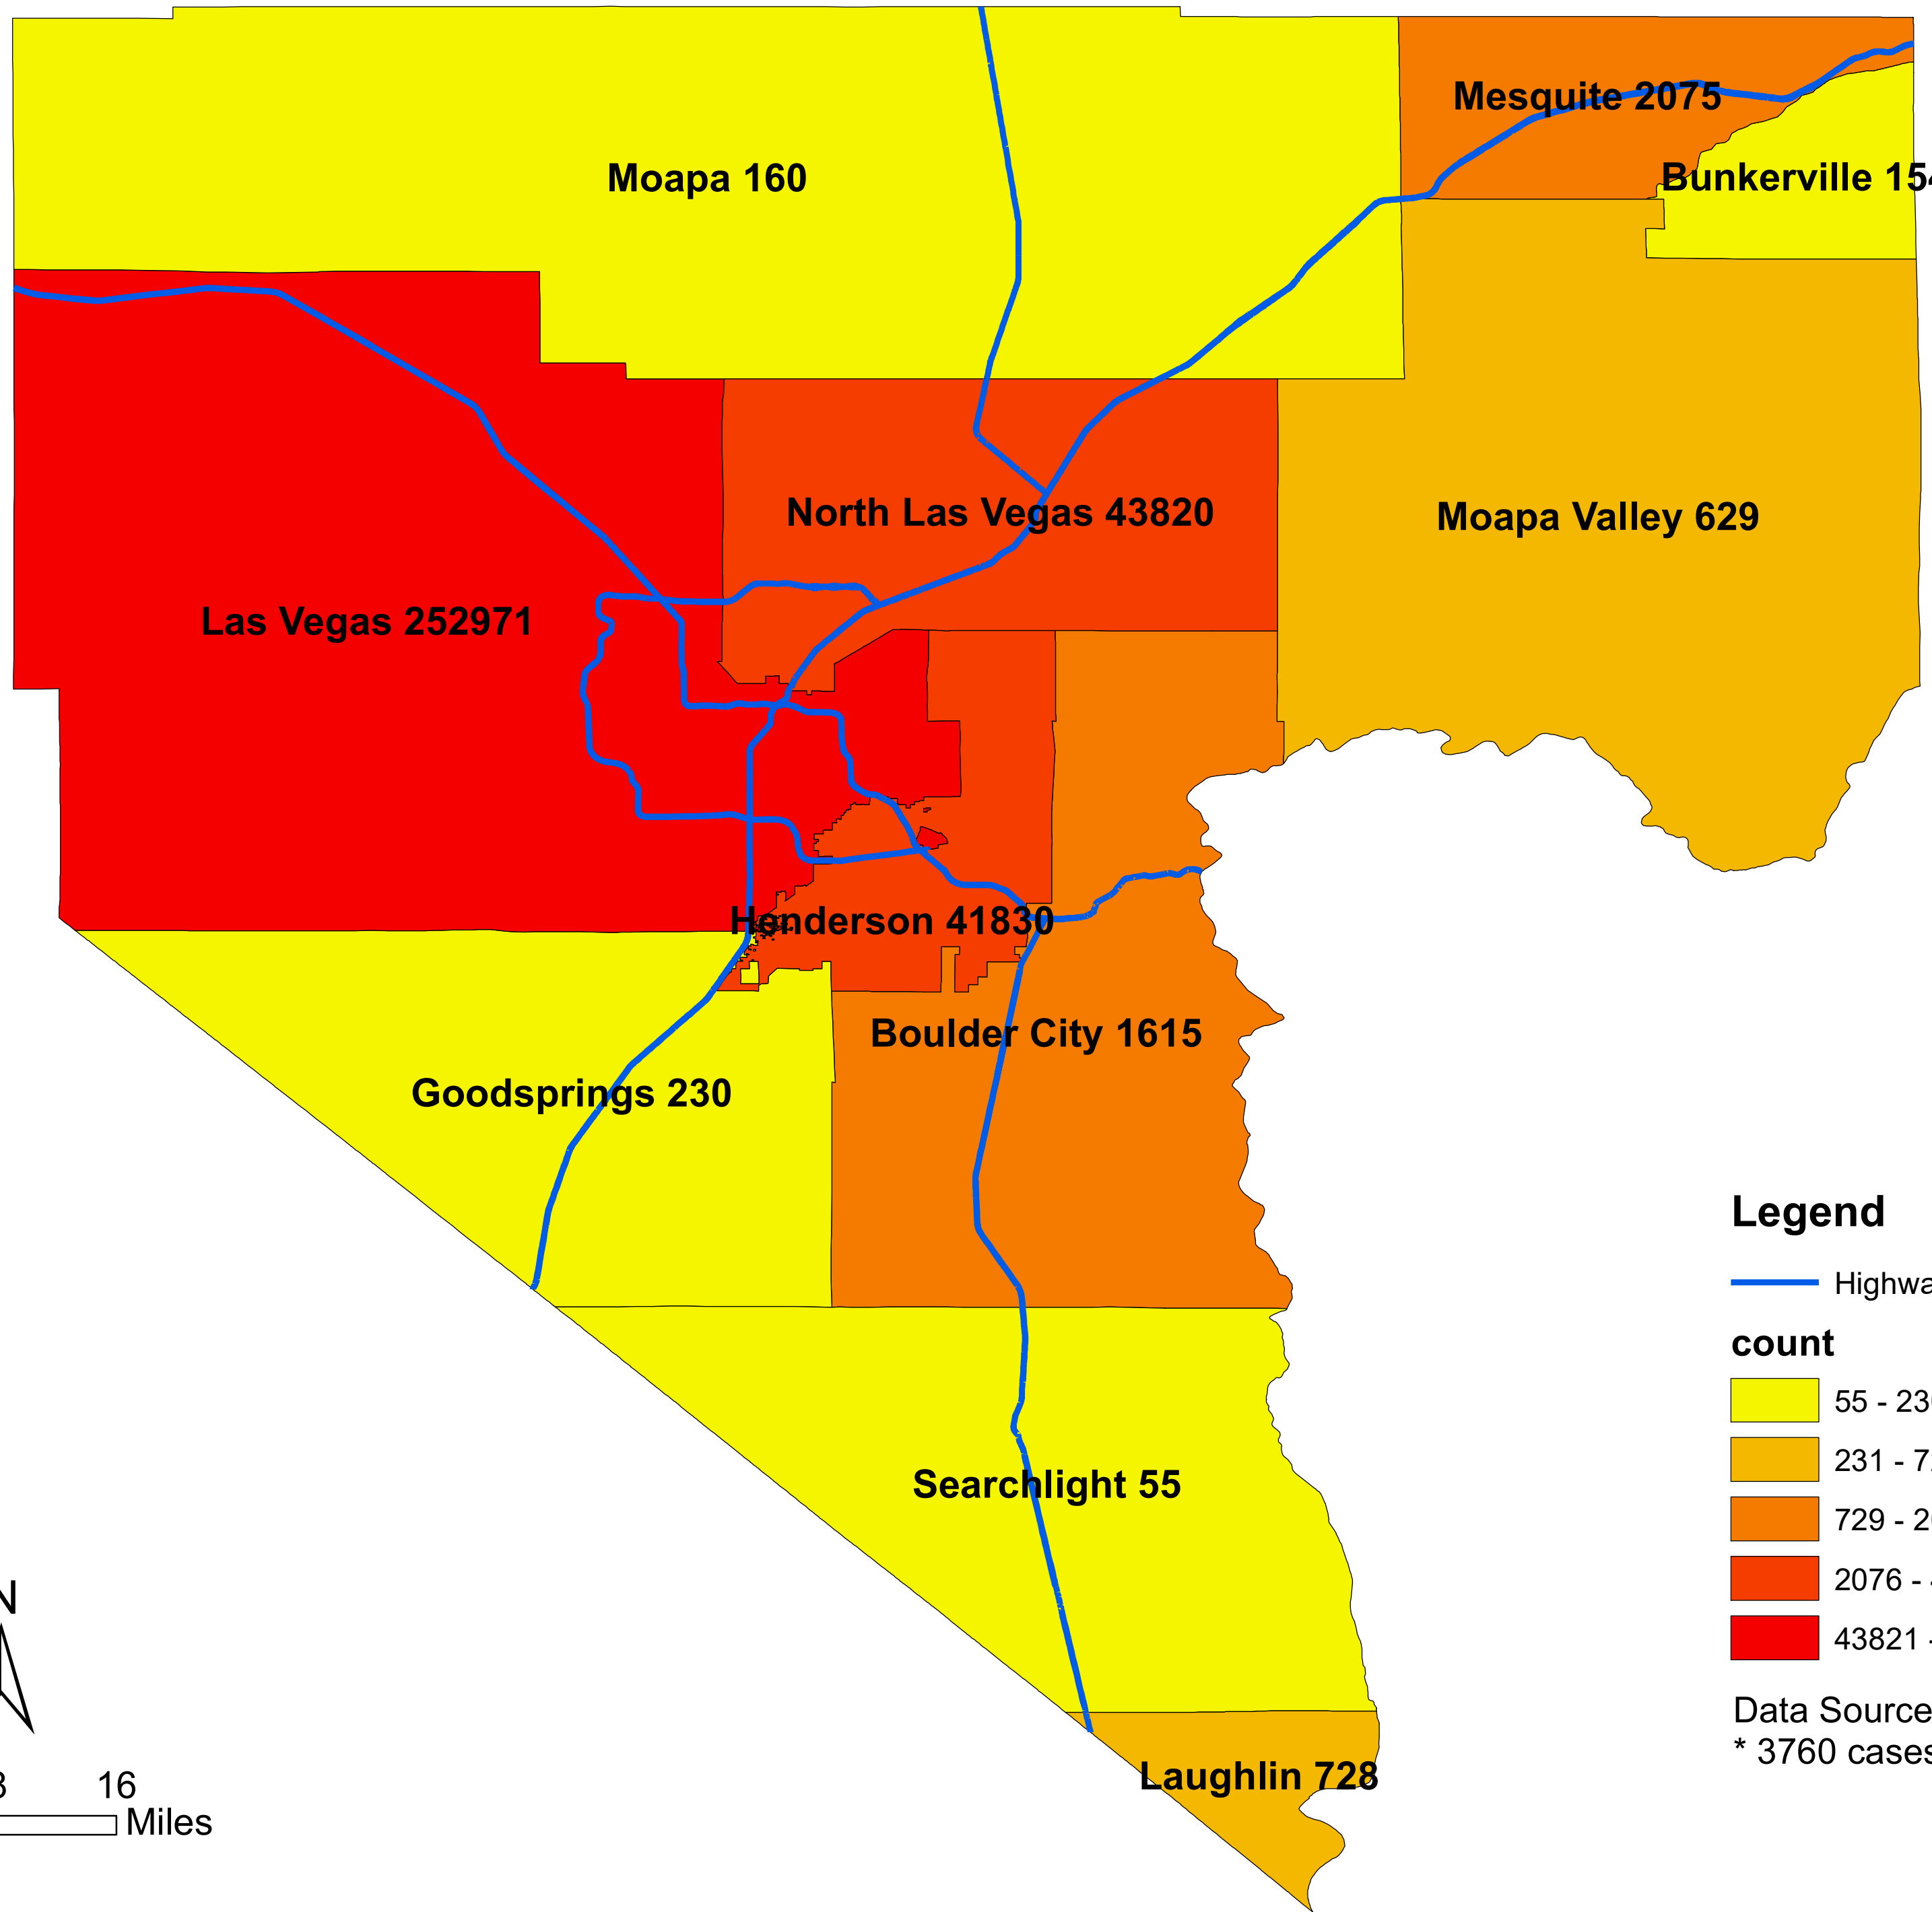

Number of COVID-19 cases by city in Clark county (12.12.2021)

Legend

— Highway

count

- 55 - 230
- 231 - 728
- 729 - 2075
- 2076 - 43820
- 43821 - 252971

Data Source: SNHD

* 3760 cases without city information

0 4 8 16 Miles