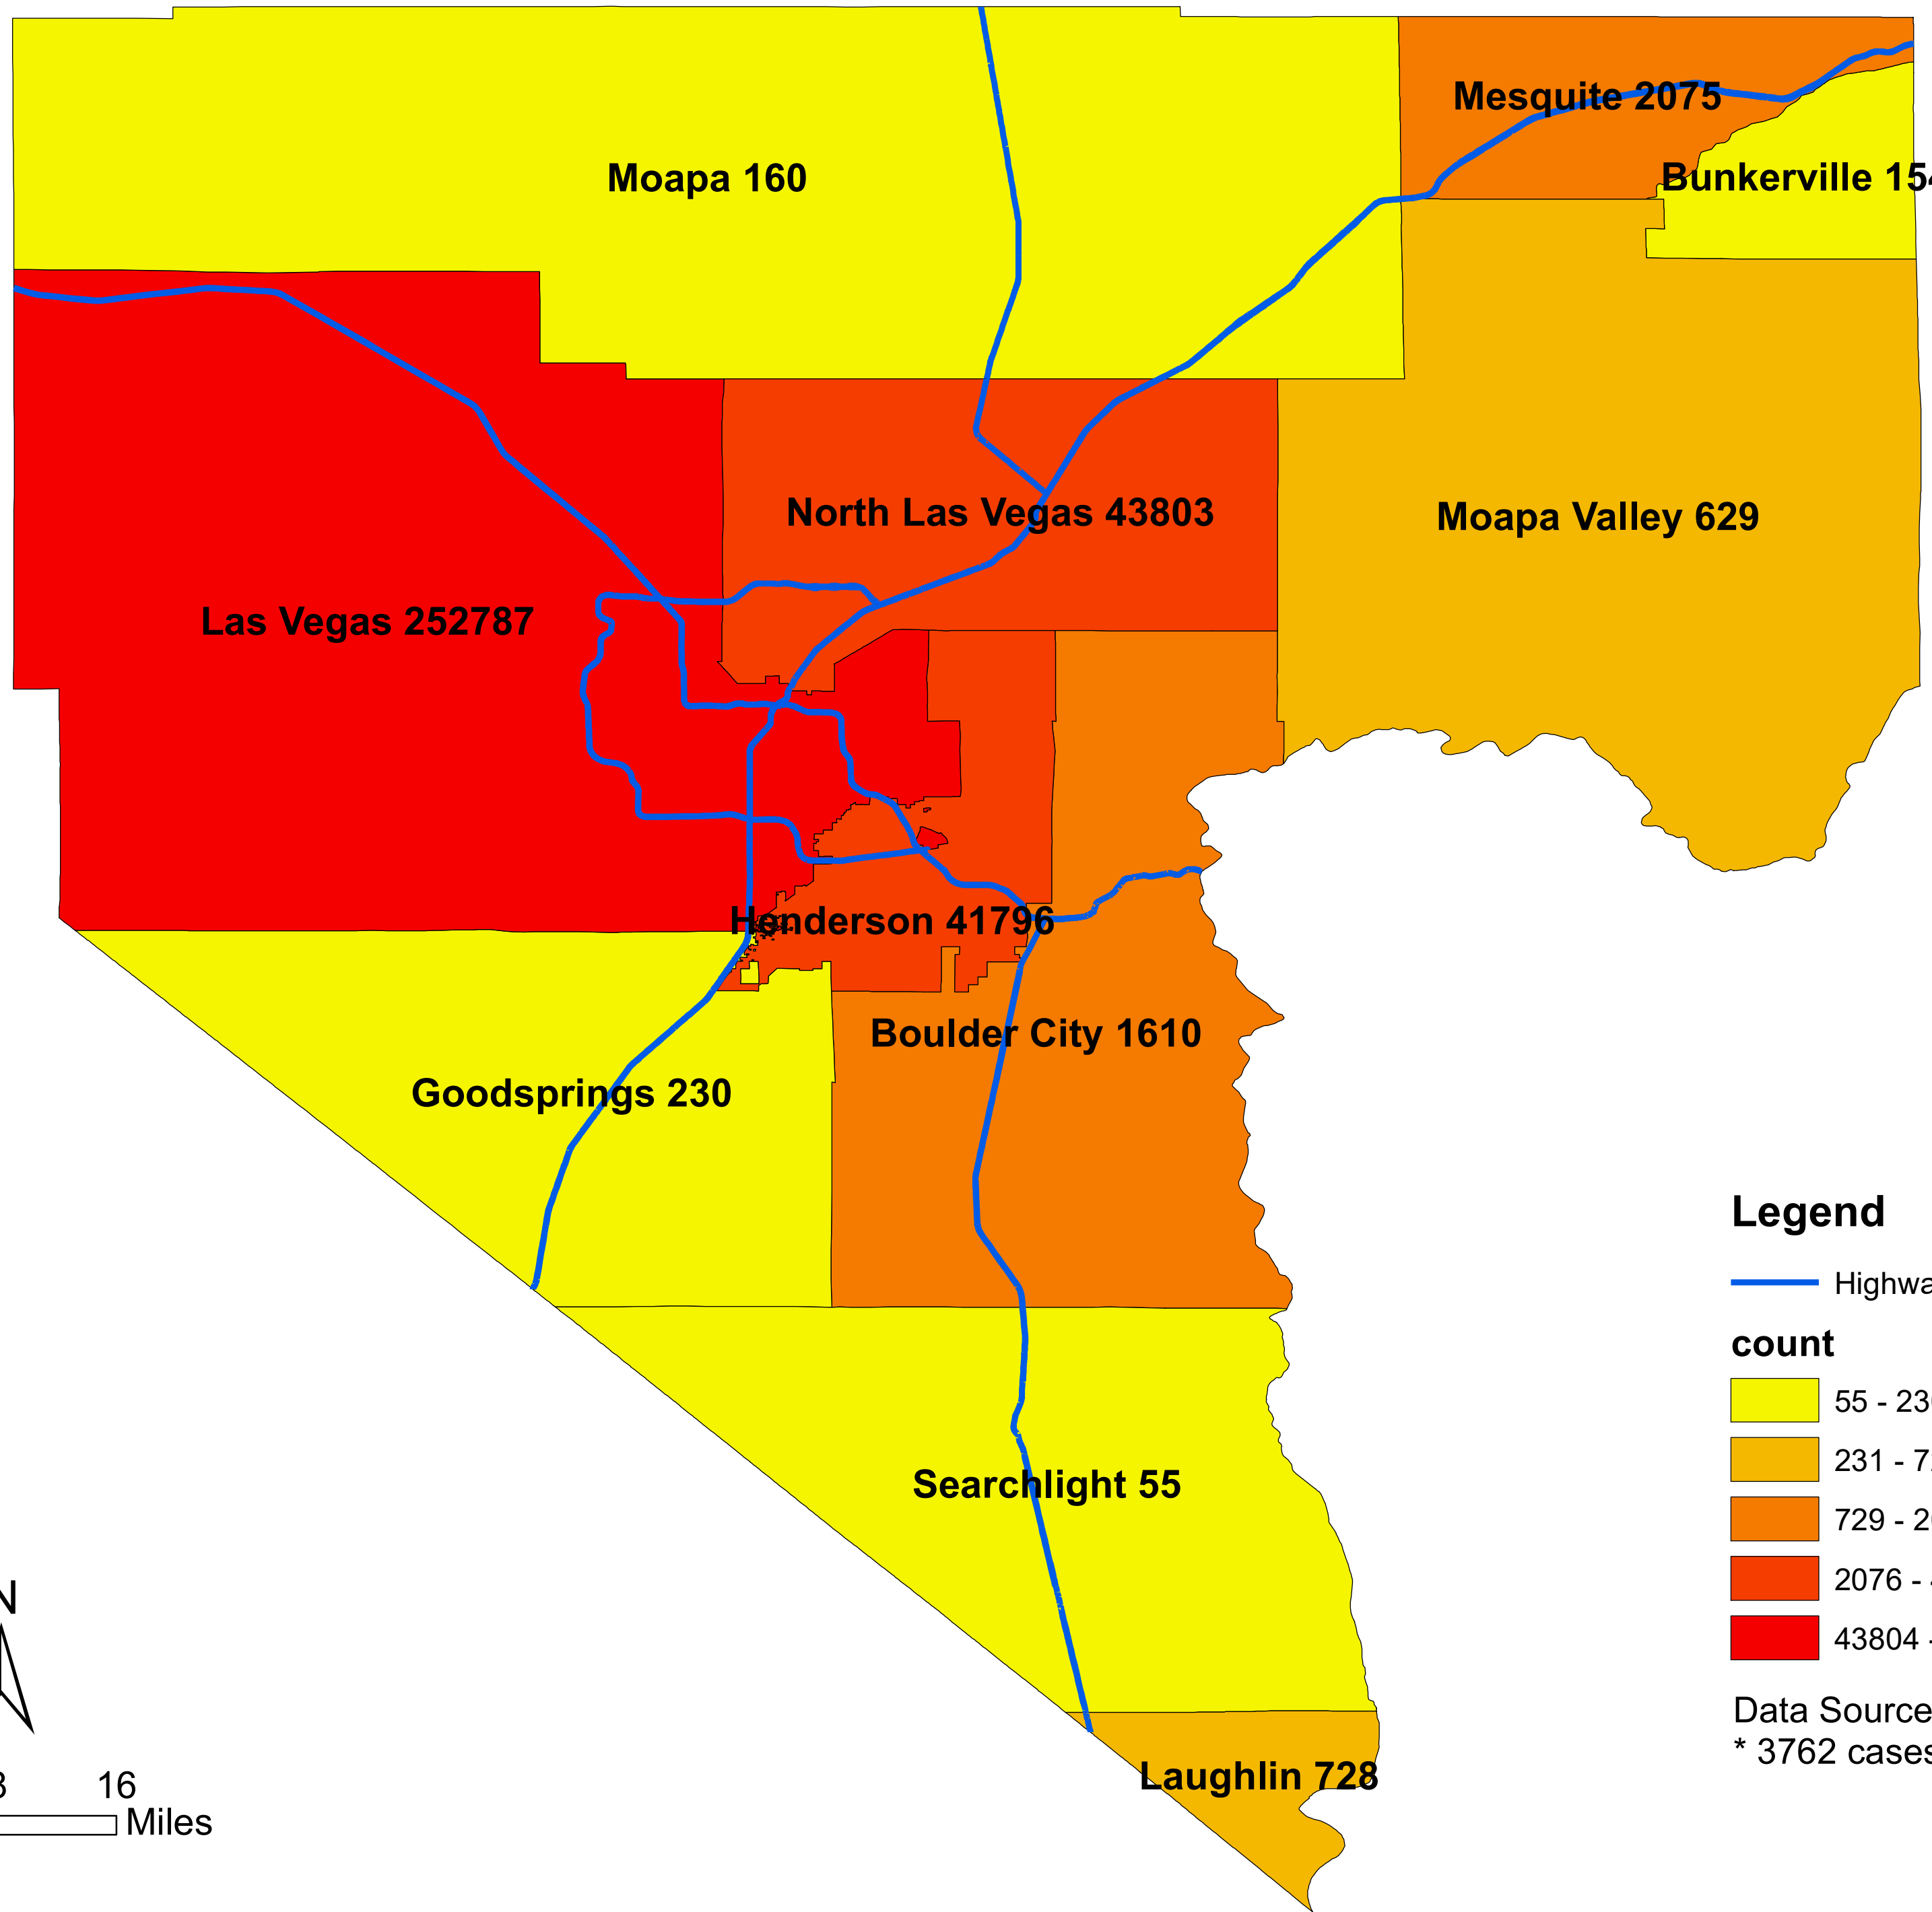

Number of COVID-19 cases by city in Clark county (12.11.2021)

Legend

— Highway

count

Data Source: SNHD

* 3762 cases without city information

0 4 8 16
Miles