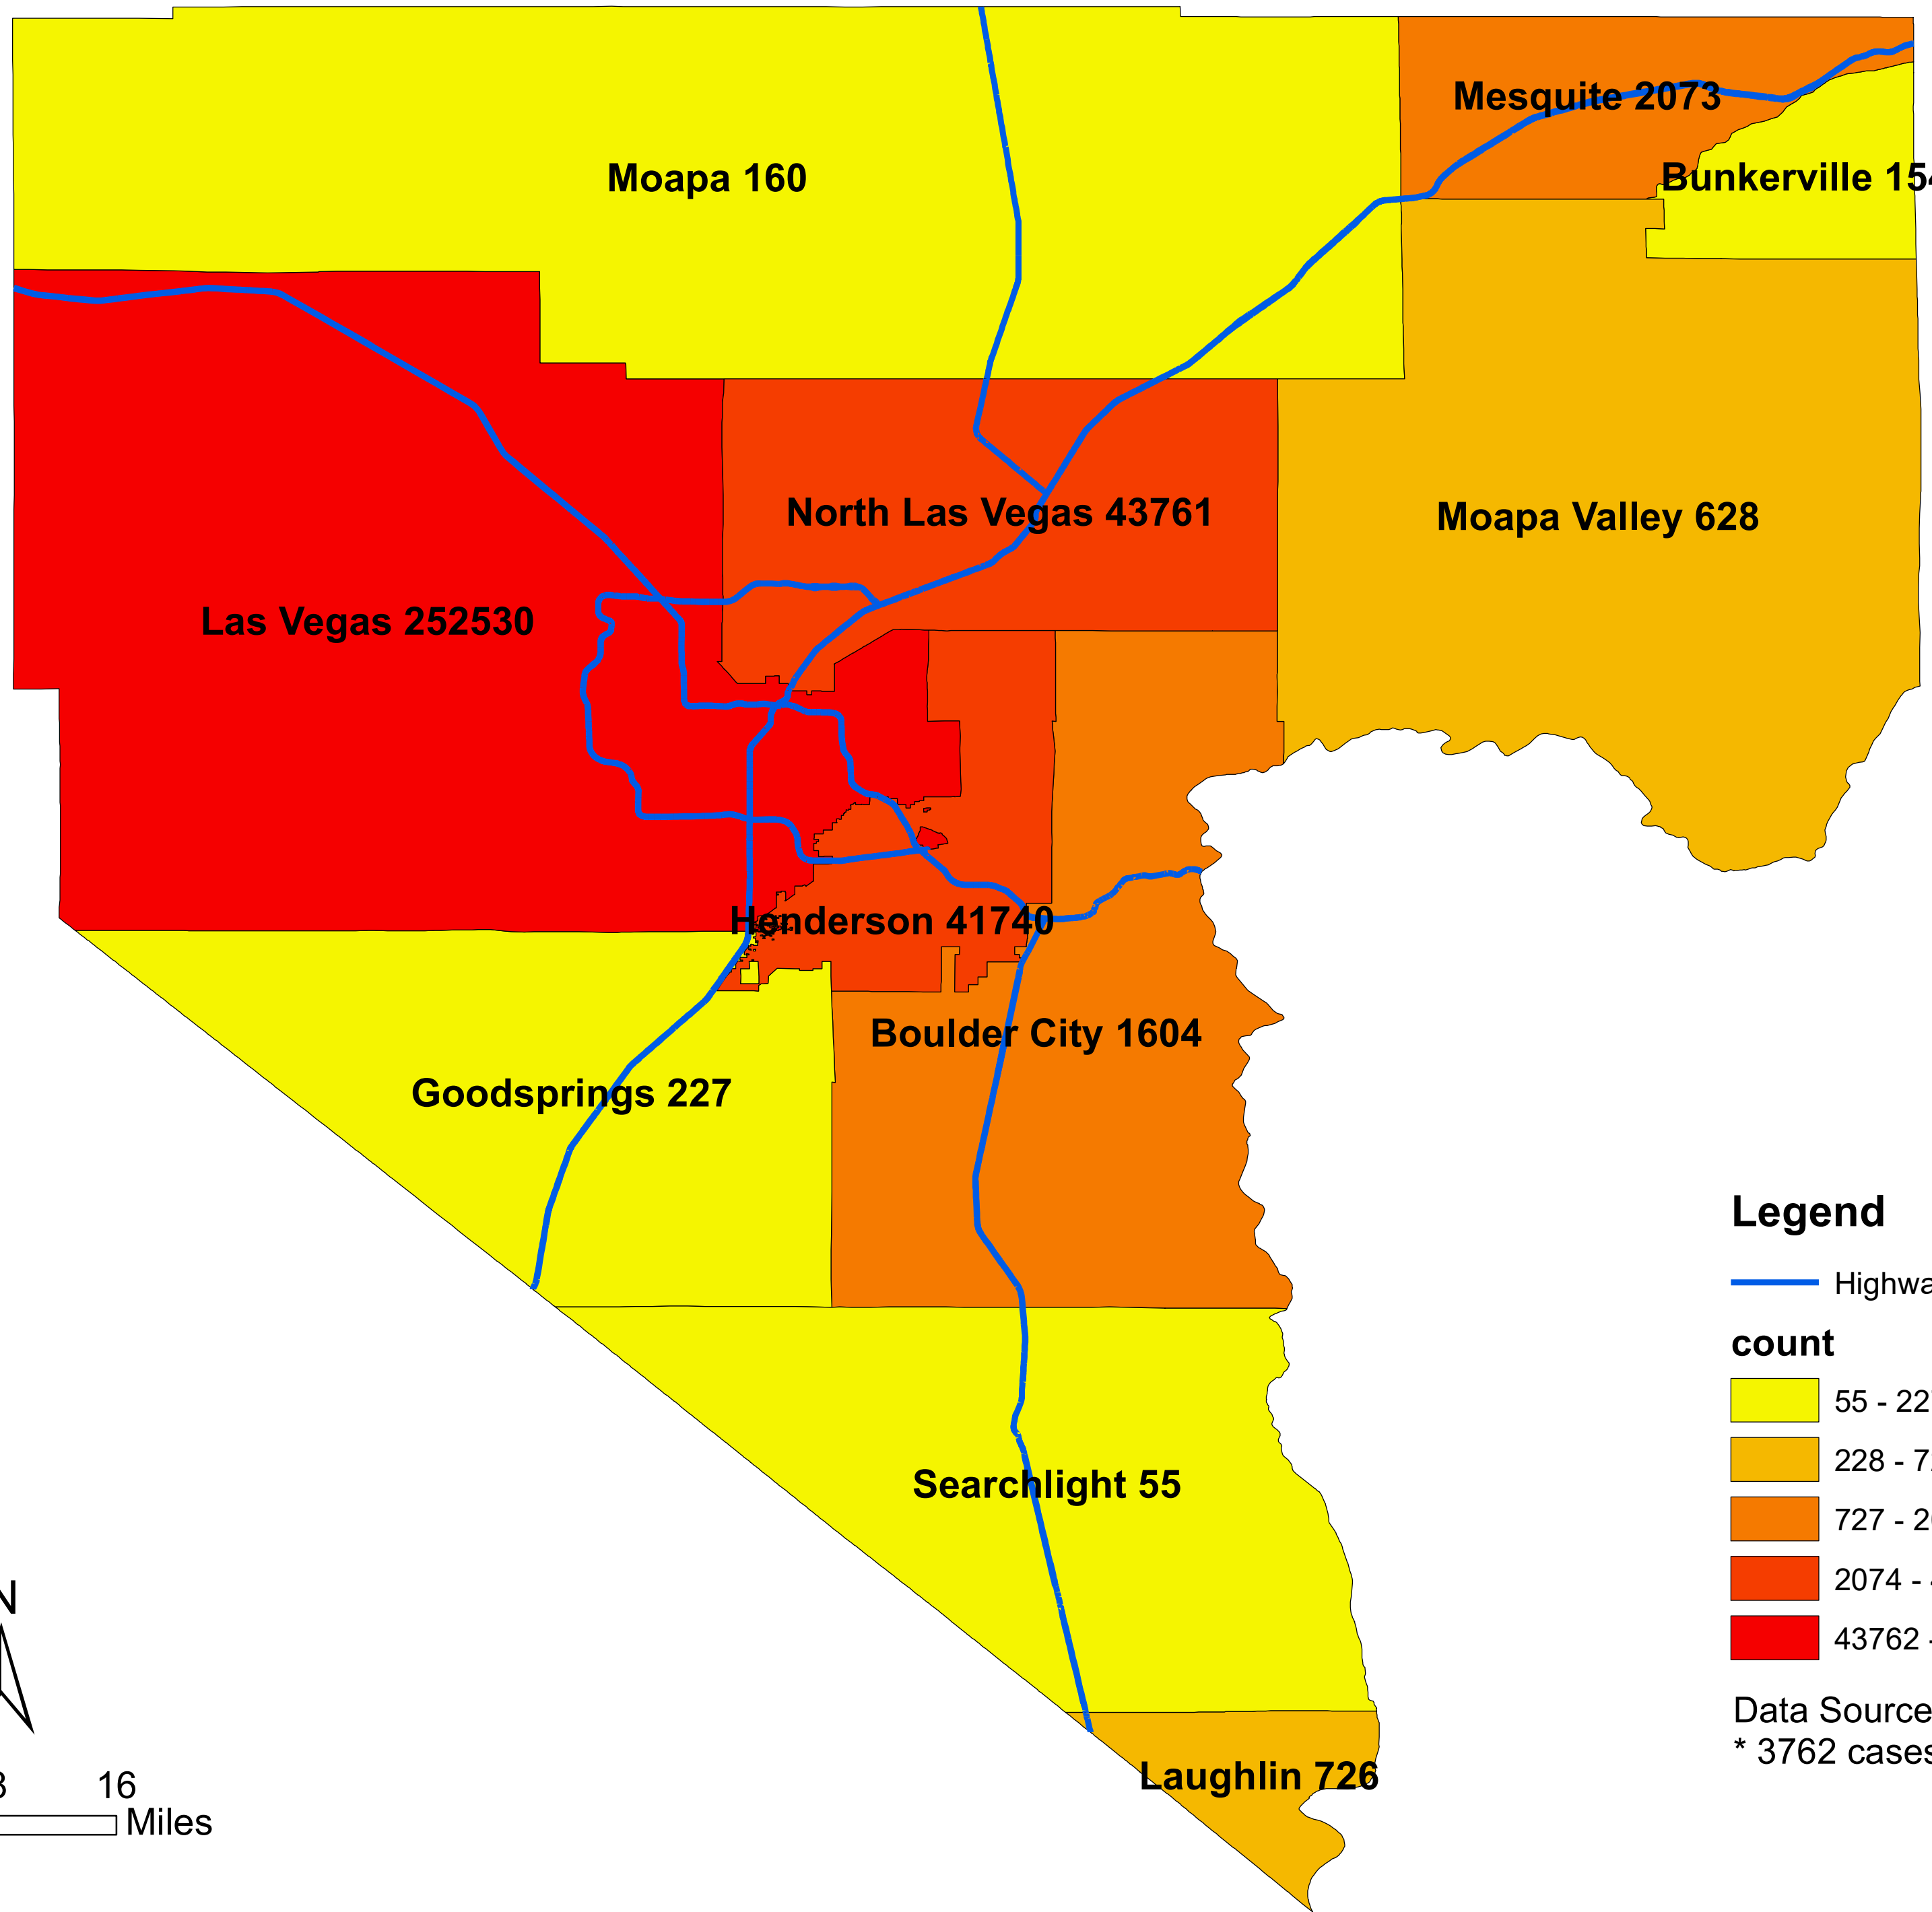

Number of COVID-19 cases by city in Clark county (12.10.2021)

Legend

— Highway

count

- 55 - 227
- 228 - 726
- 727 - 2073
- 2074 - 43761
- 43762 - 252530

Data Source: SNHD

* 3762 cases without city information

0 4 8 16 Miles