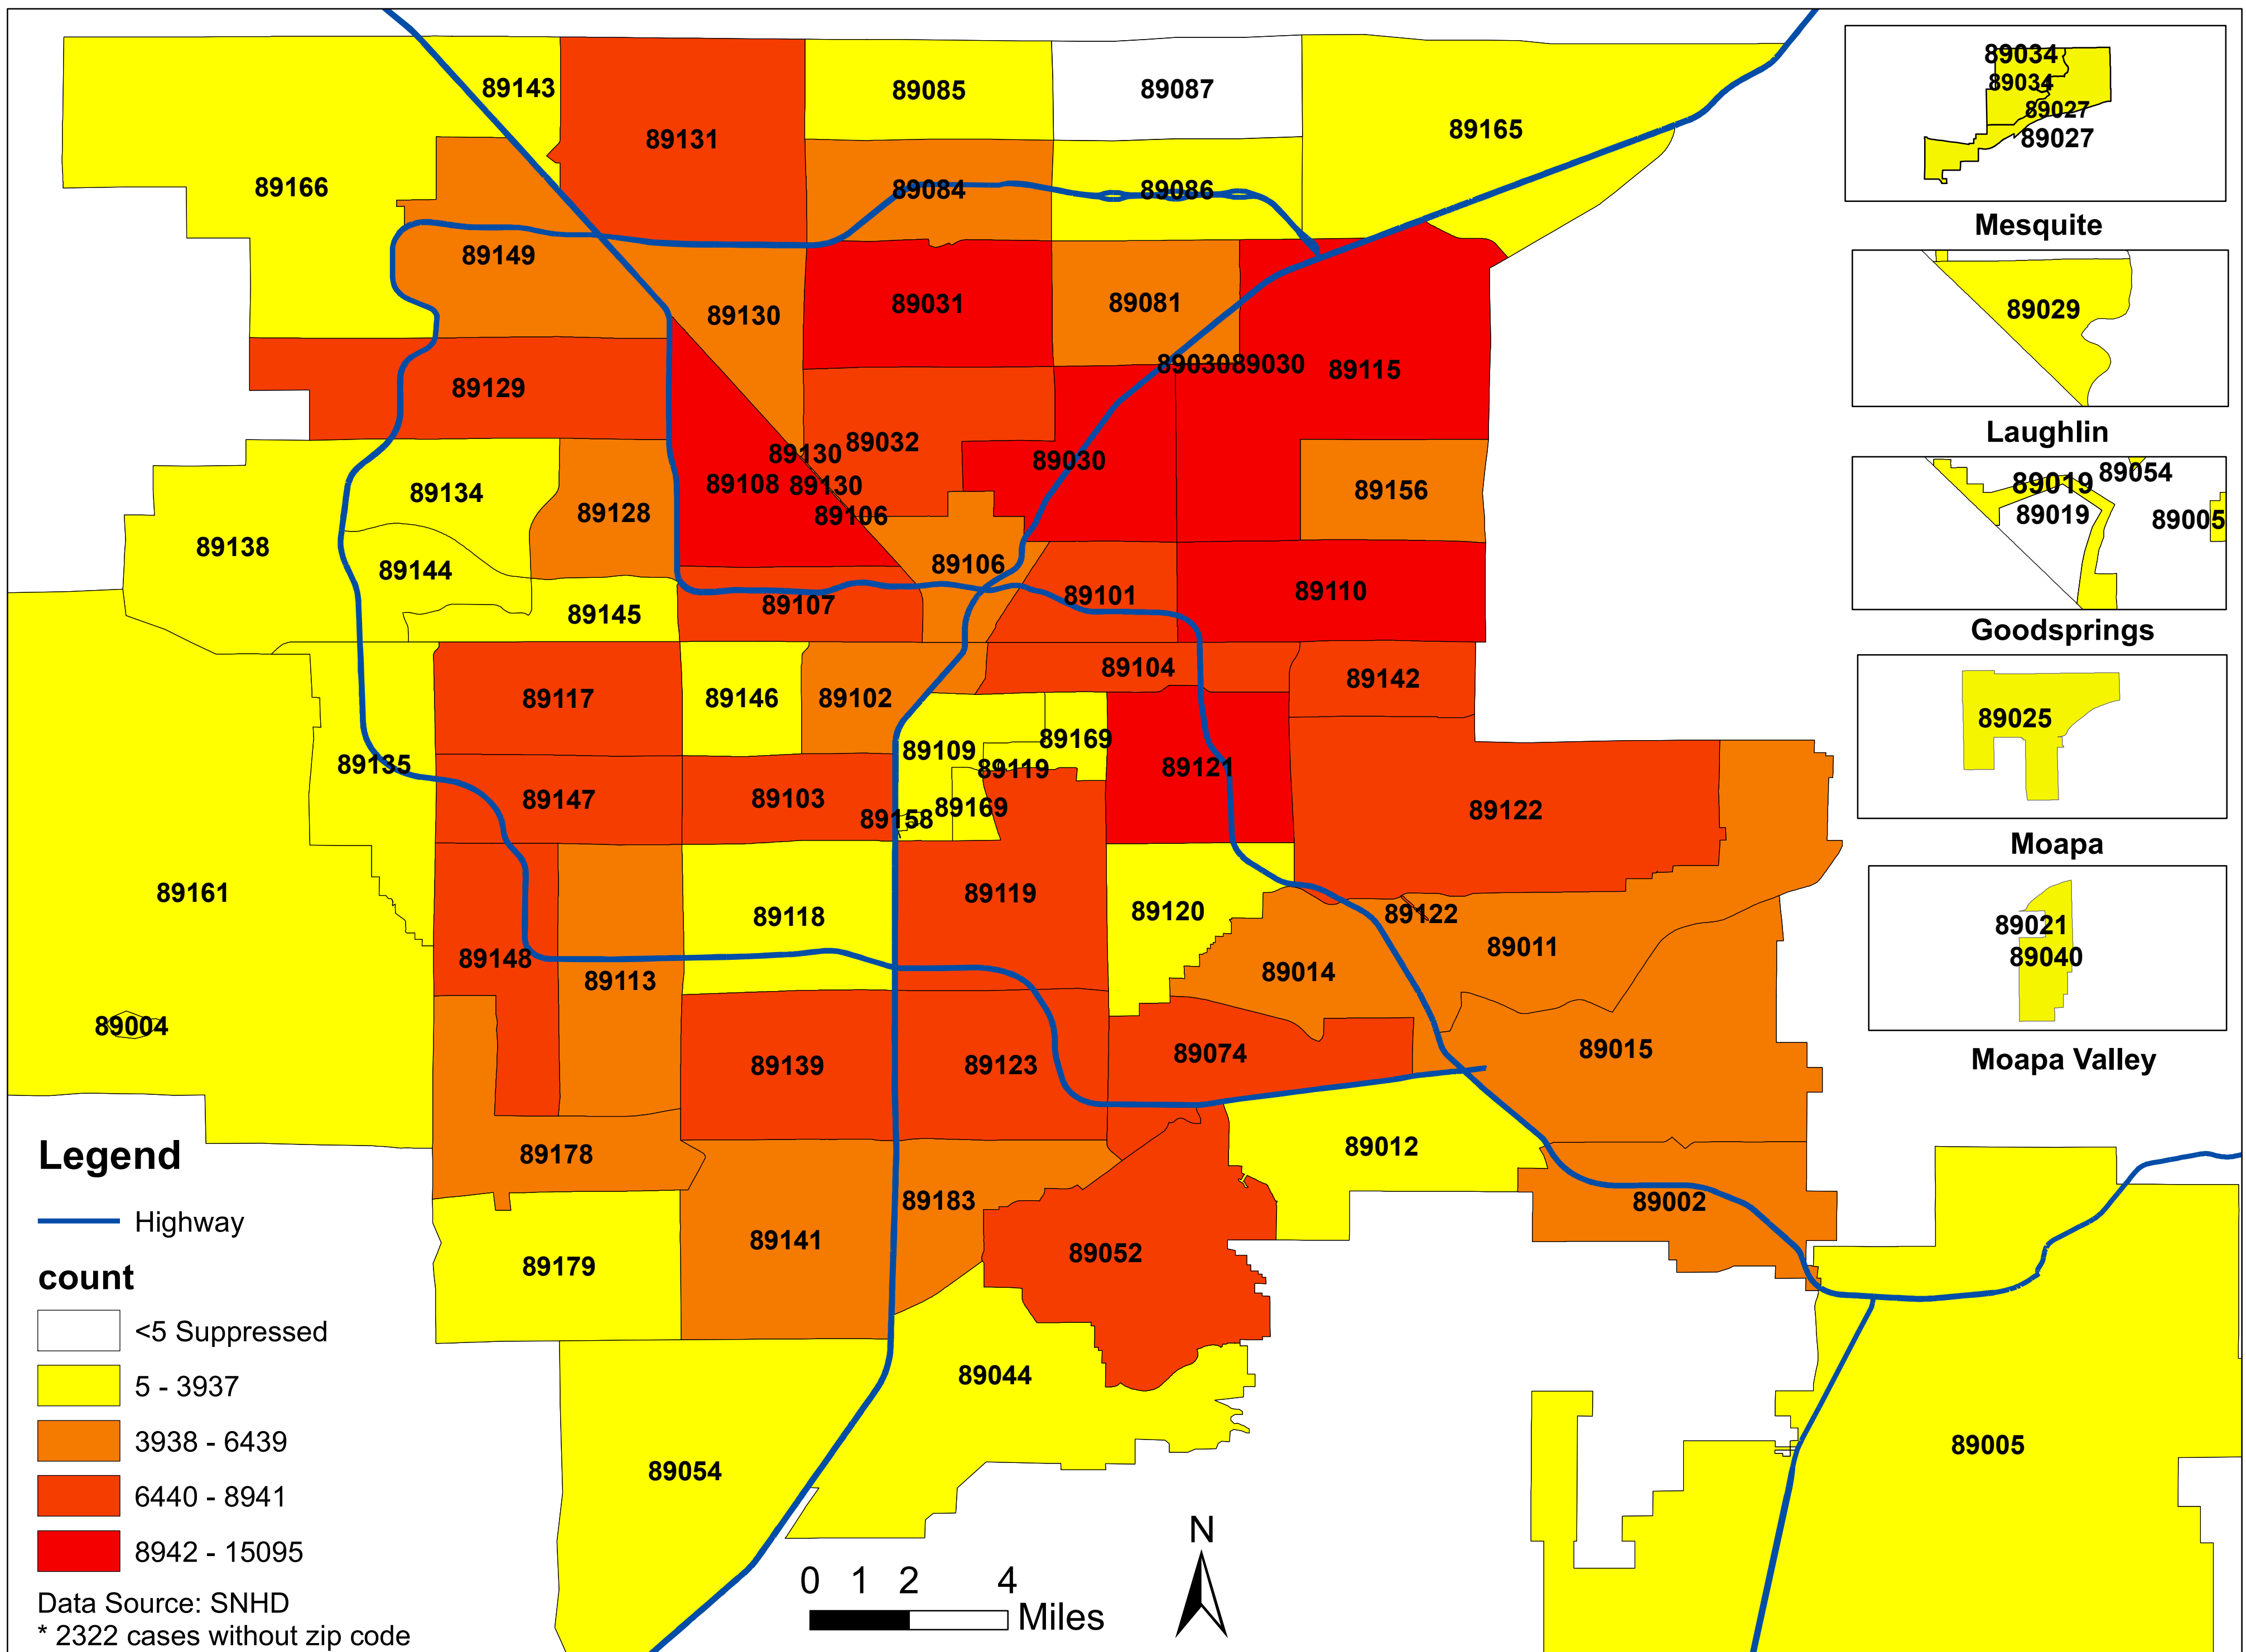

# Number of COVID-19 cases by zip code in Clark county (12.09.2021)

**Note: More than 5 cases reported from 89124**