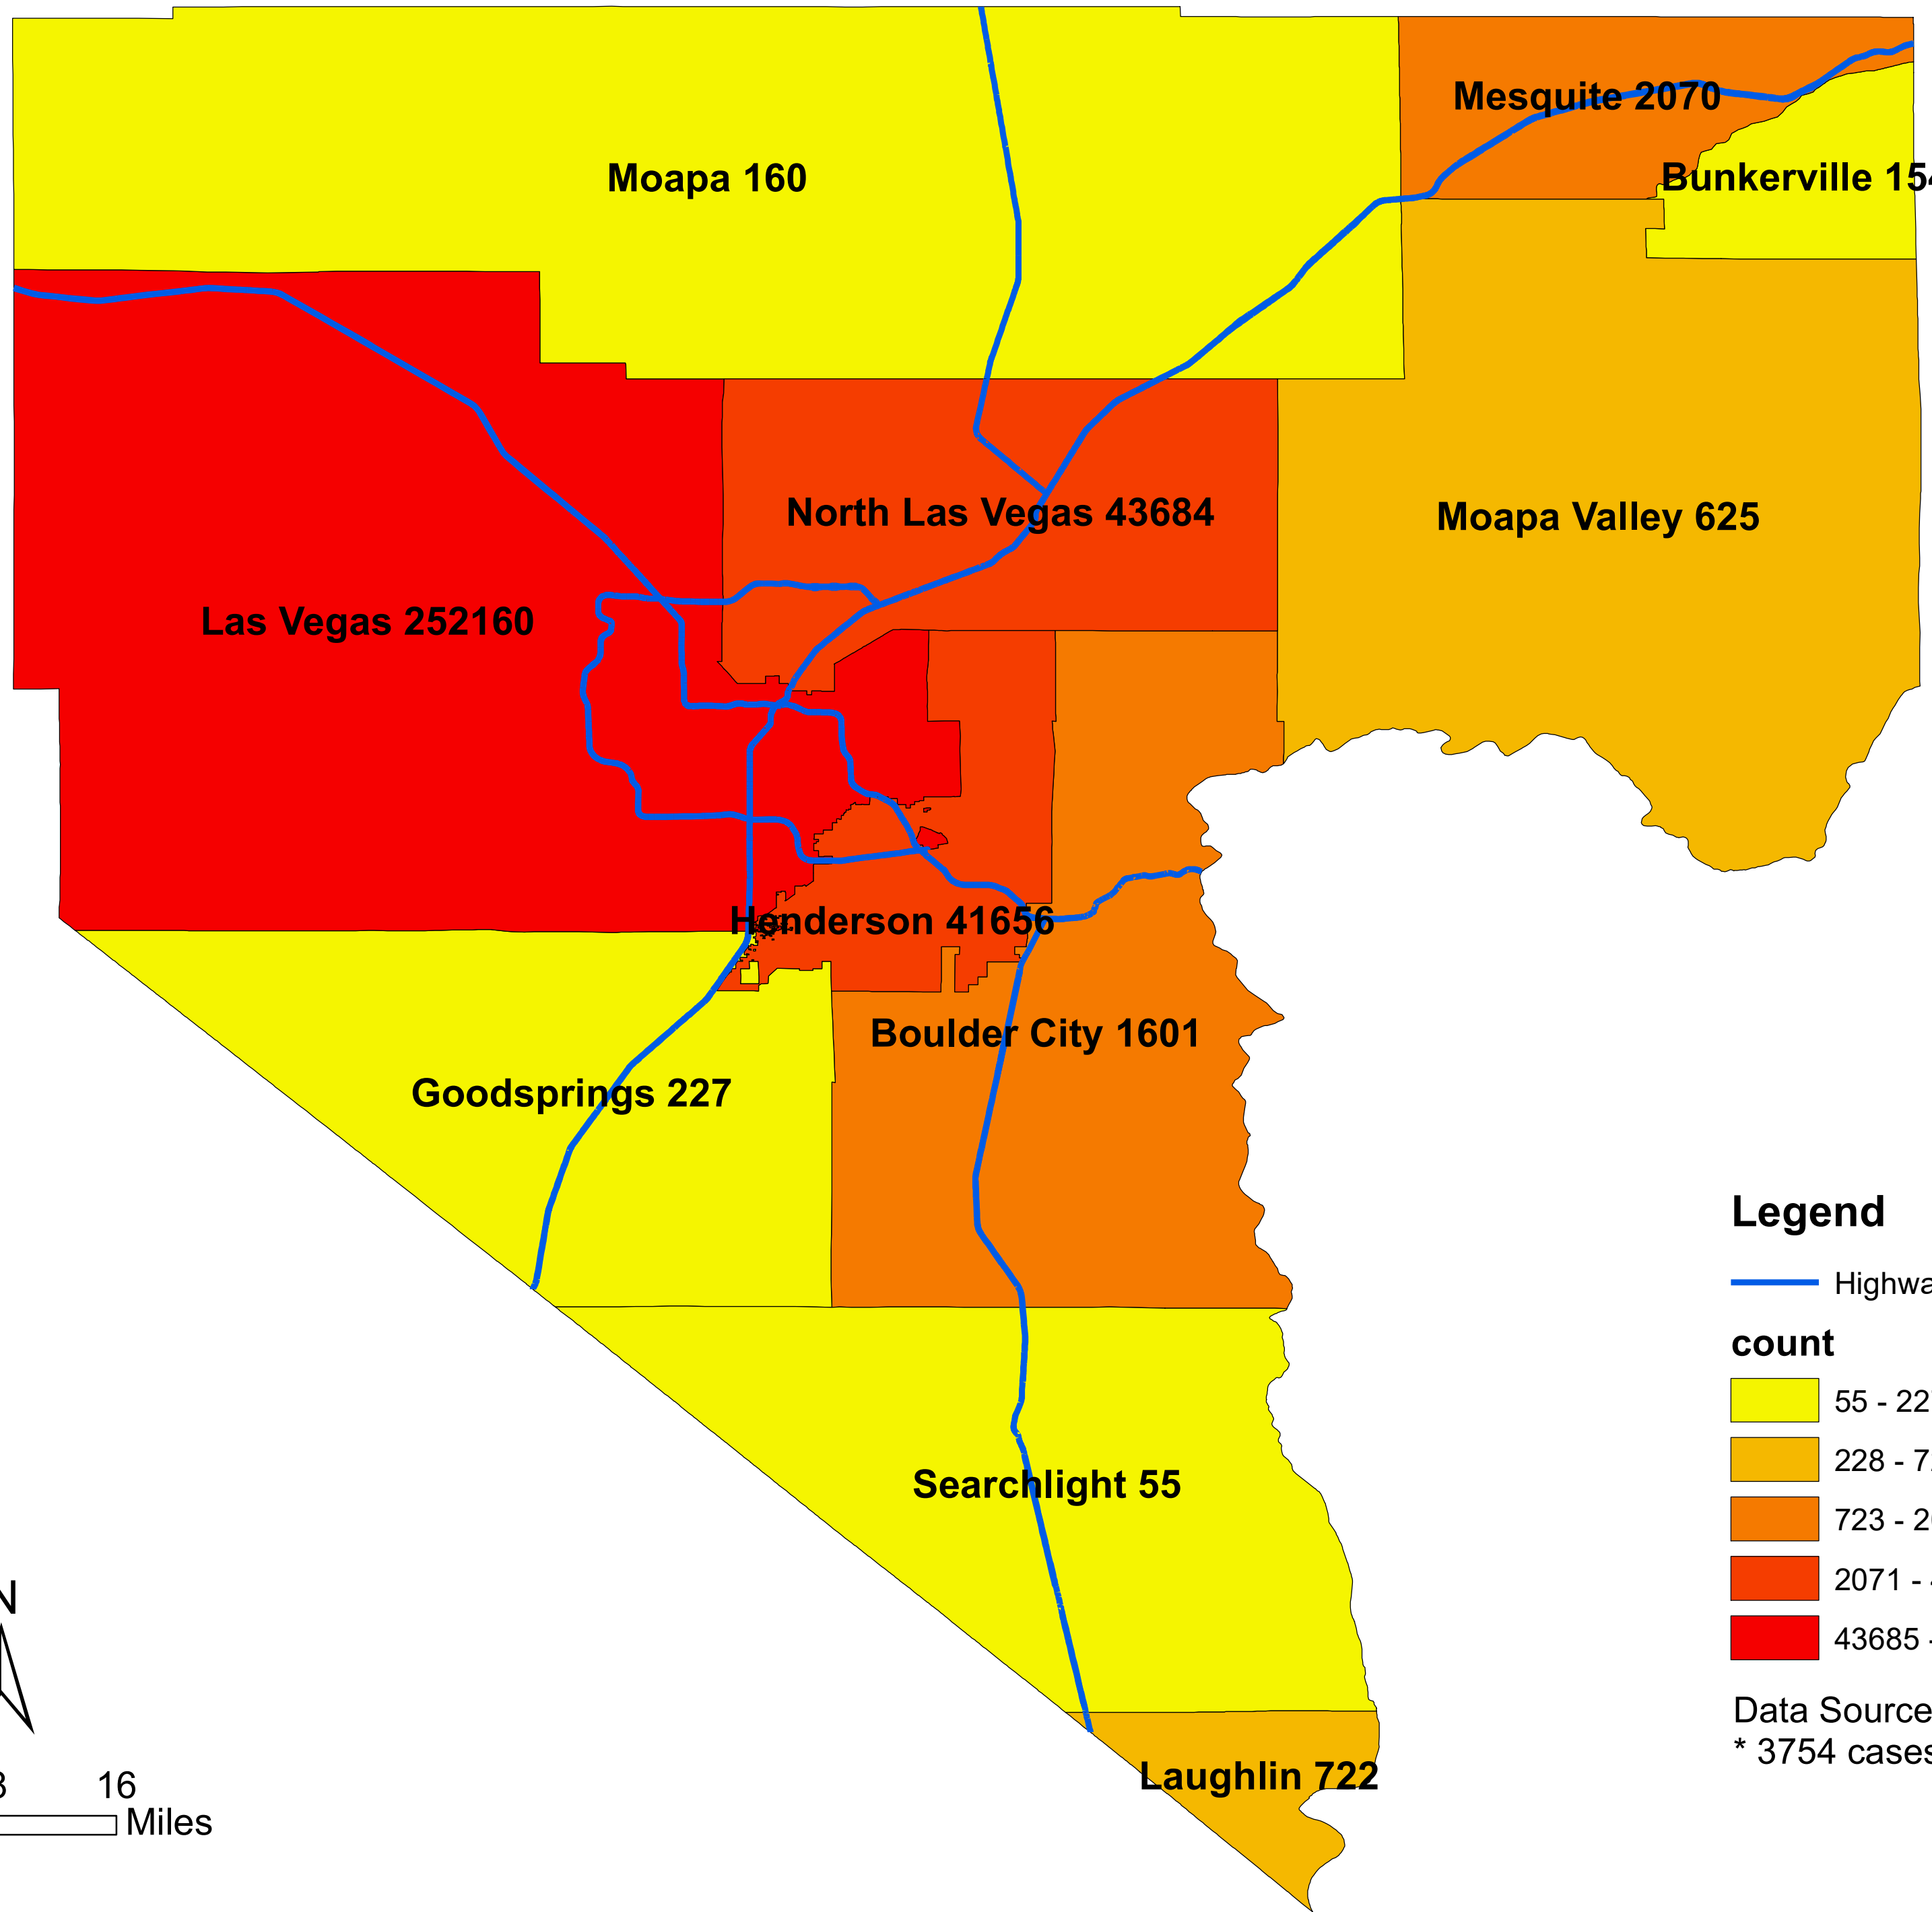

# Number of COVID-19 cases by city in Clark county (12.09.2021)

## Legend

— Highway

### count

Data Source: SNHD

\* 3754 cases without city information

0 4 8 16 Miles