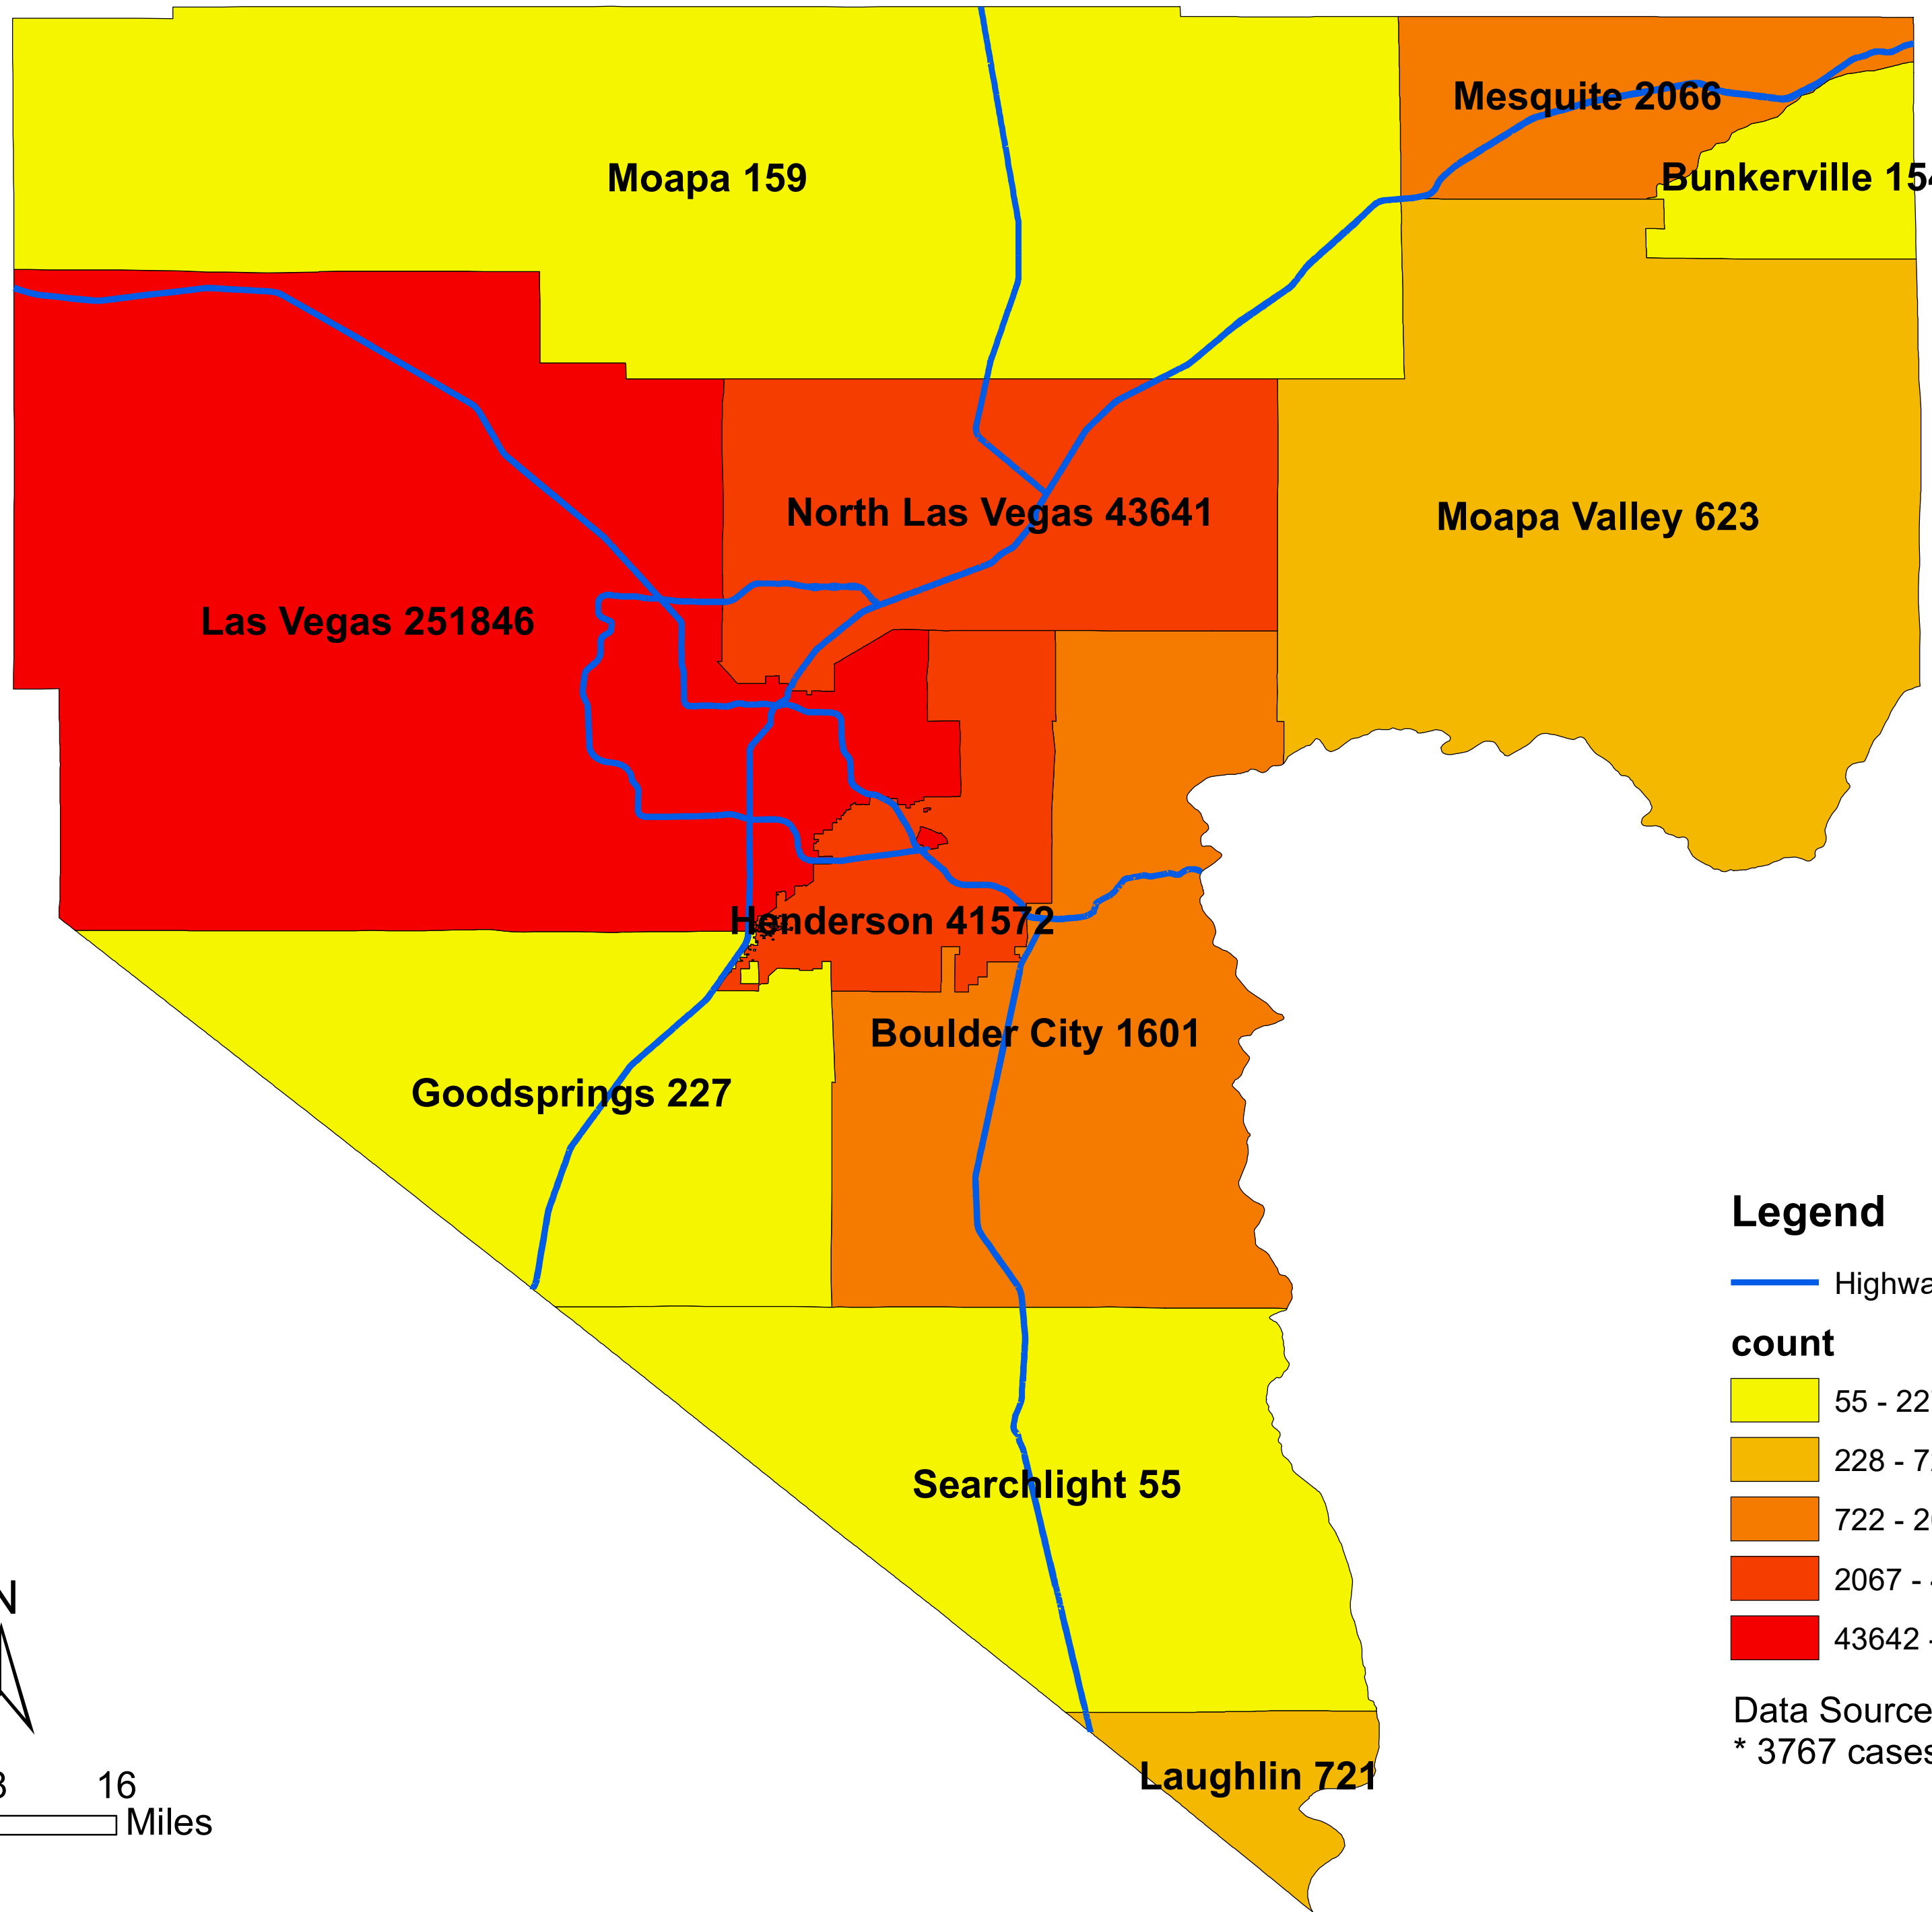

Number of COVID-19 cases by city in Clark county (12.08.2021)

Legend

— Highway

count

Data Source: SNHD

* 3,767 cases without city information

0 4 8 16 Miles