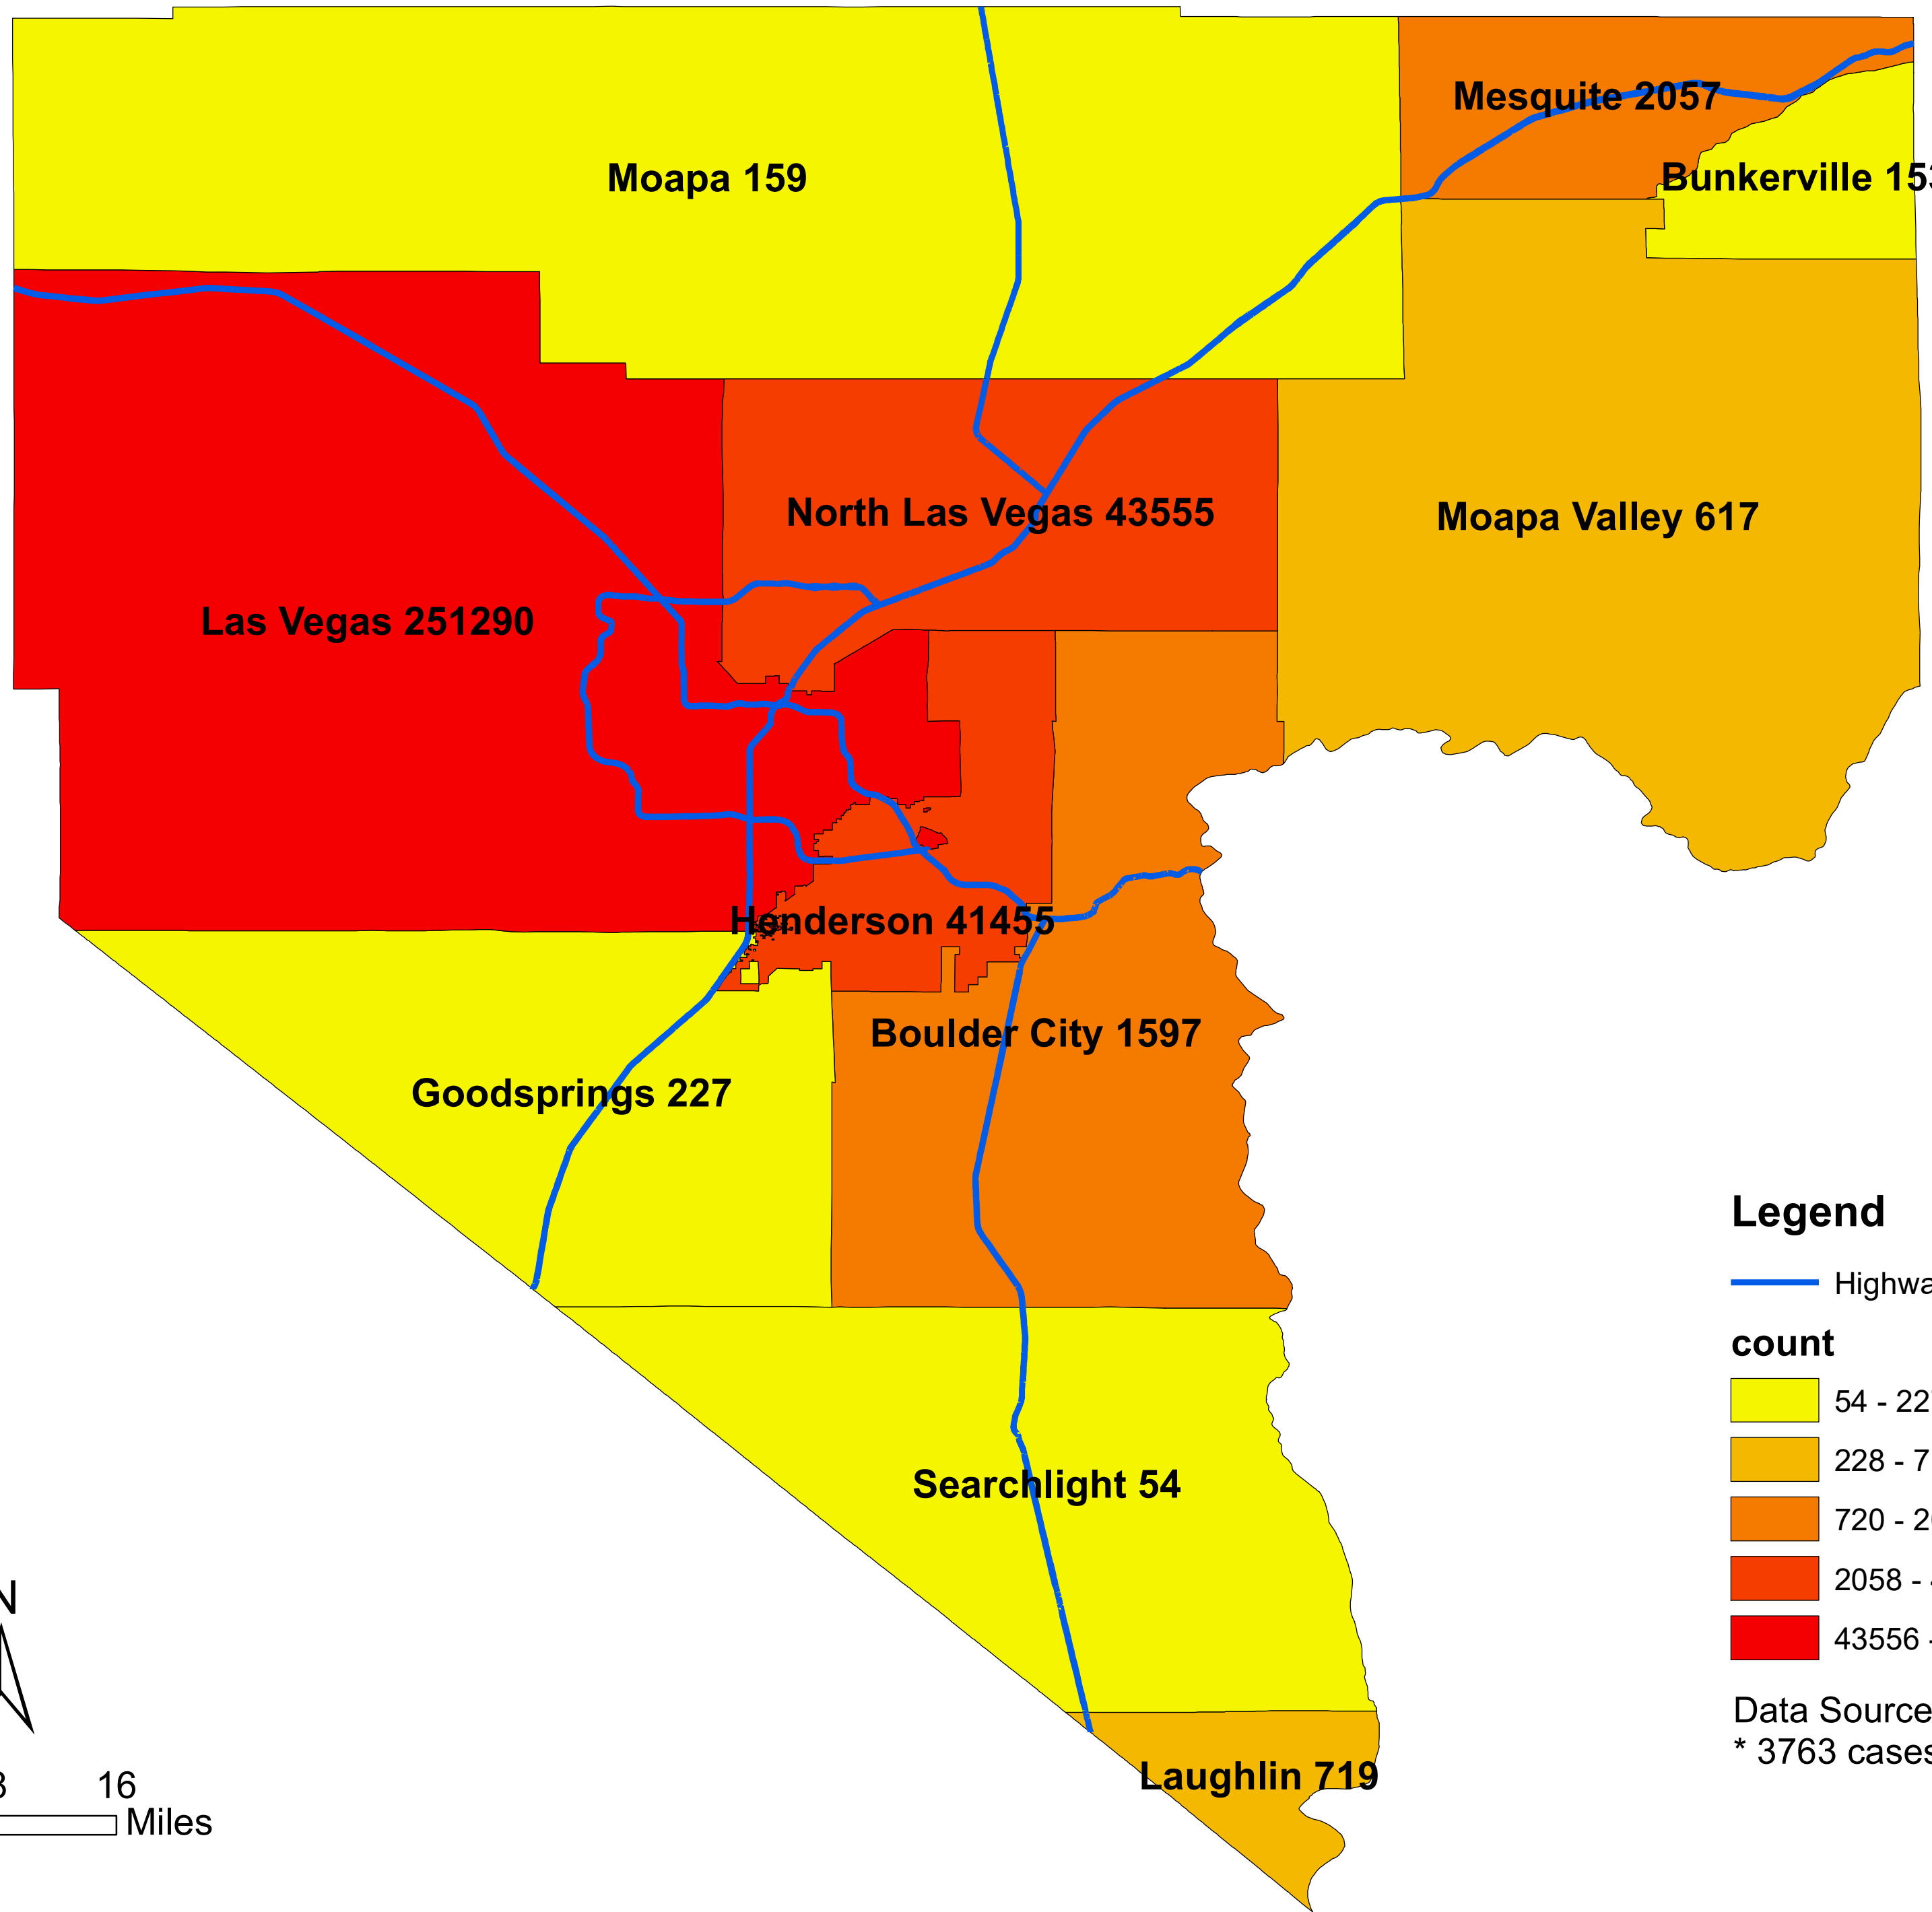

Number of COVID-19 cases by city in Clark county (12.07.2021)

Legend

— Highway

count

Data Source: SNHD

* 3763 cases without city information

0 4 8 16 Miles