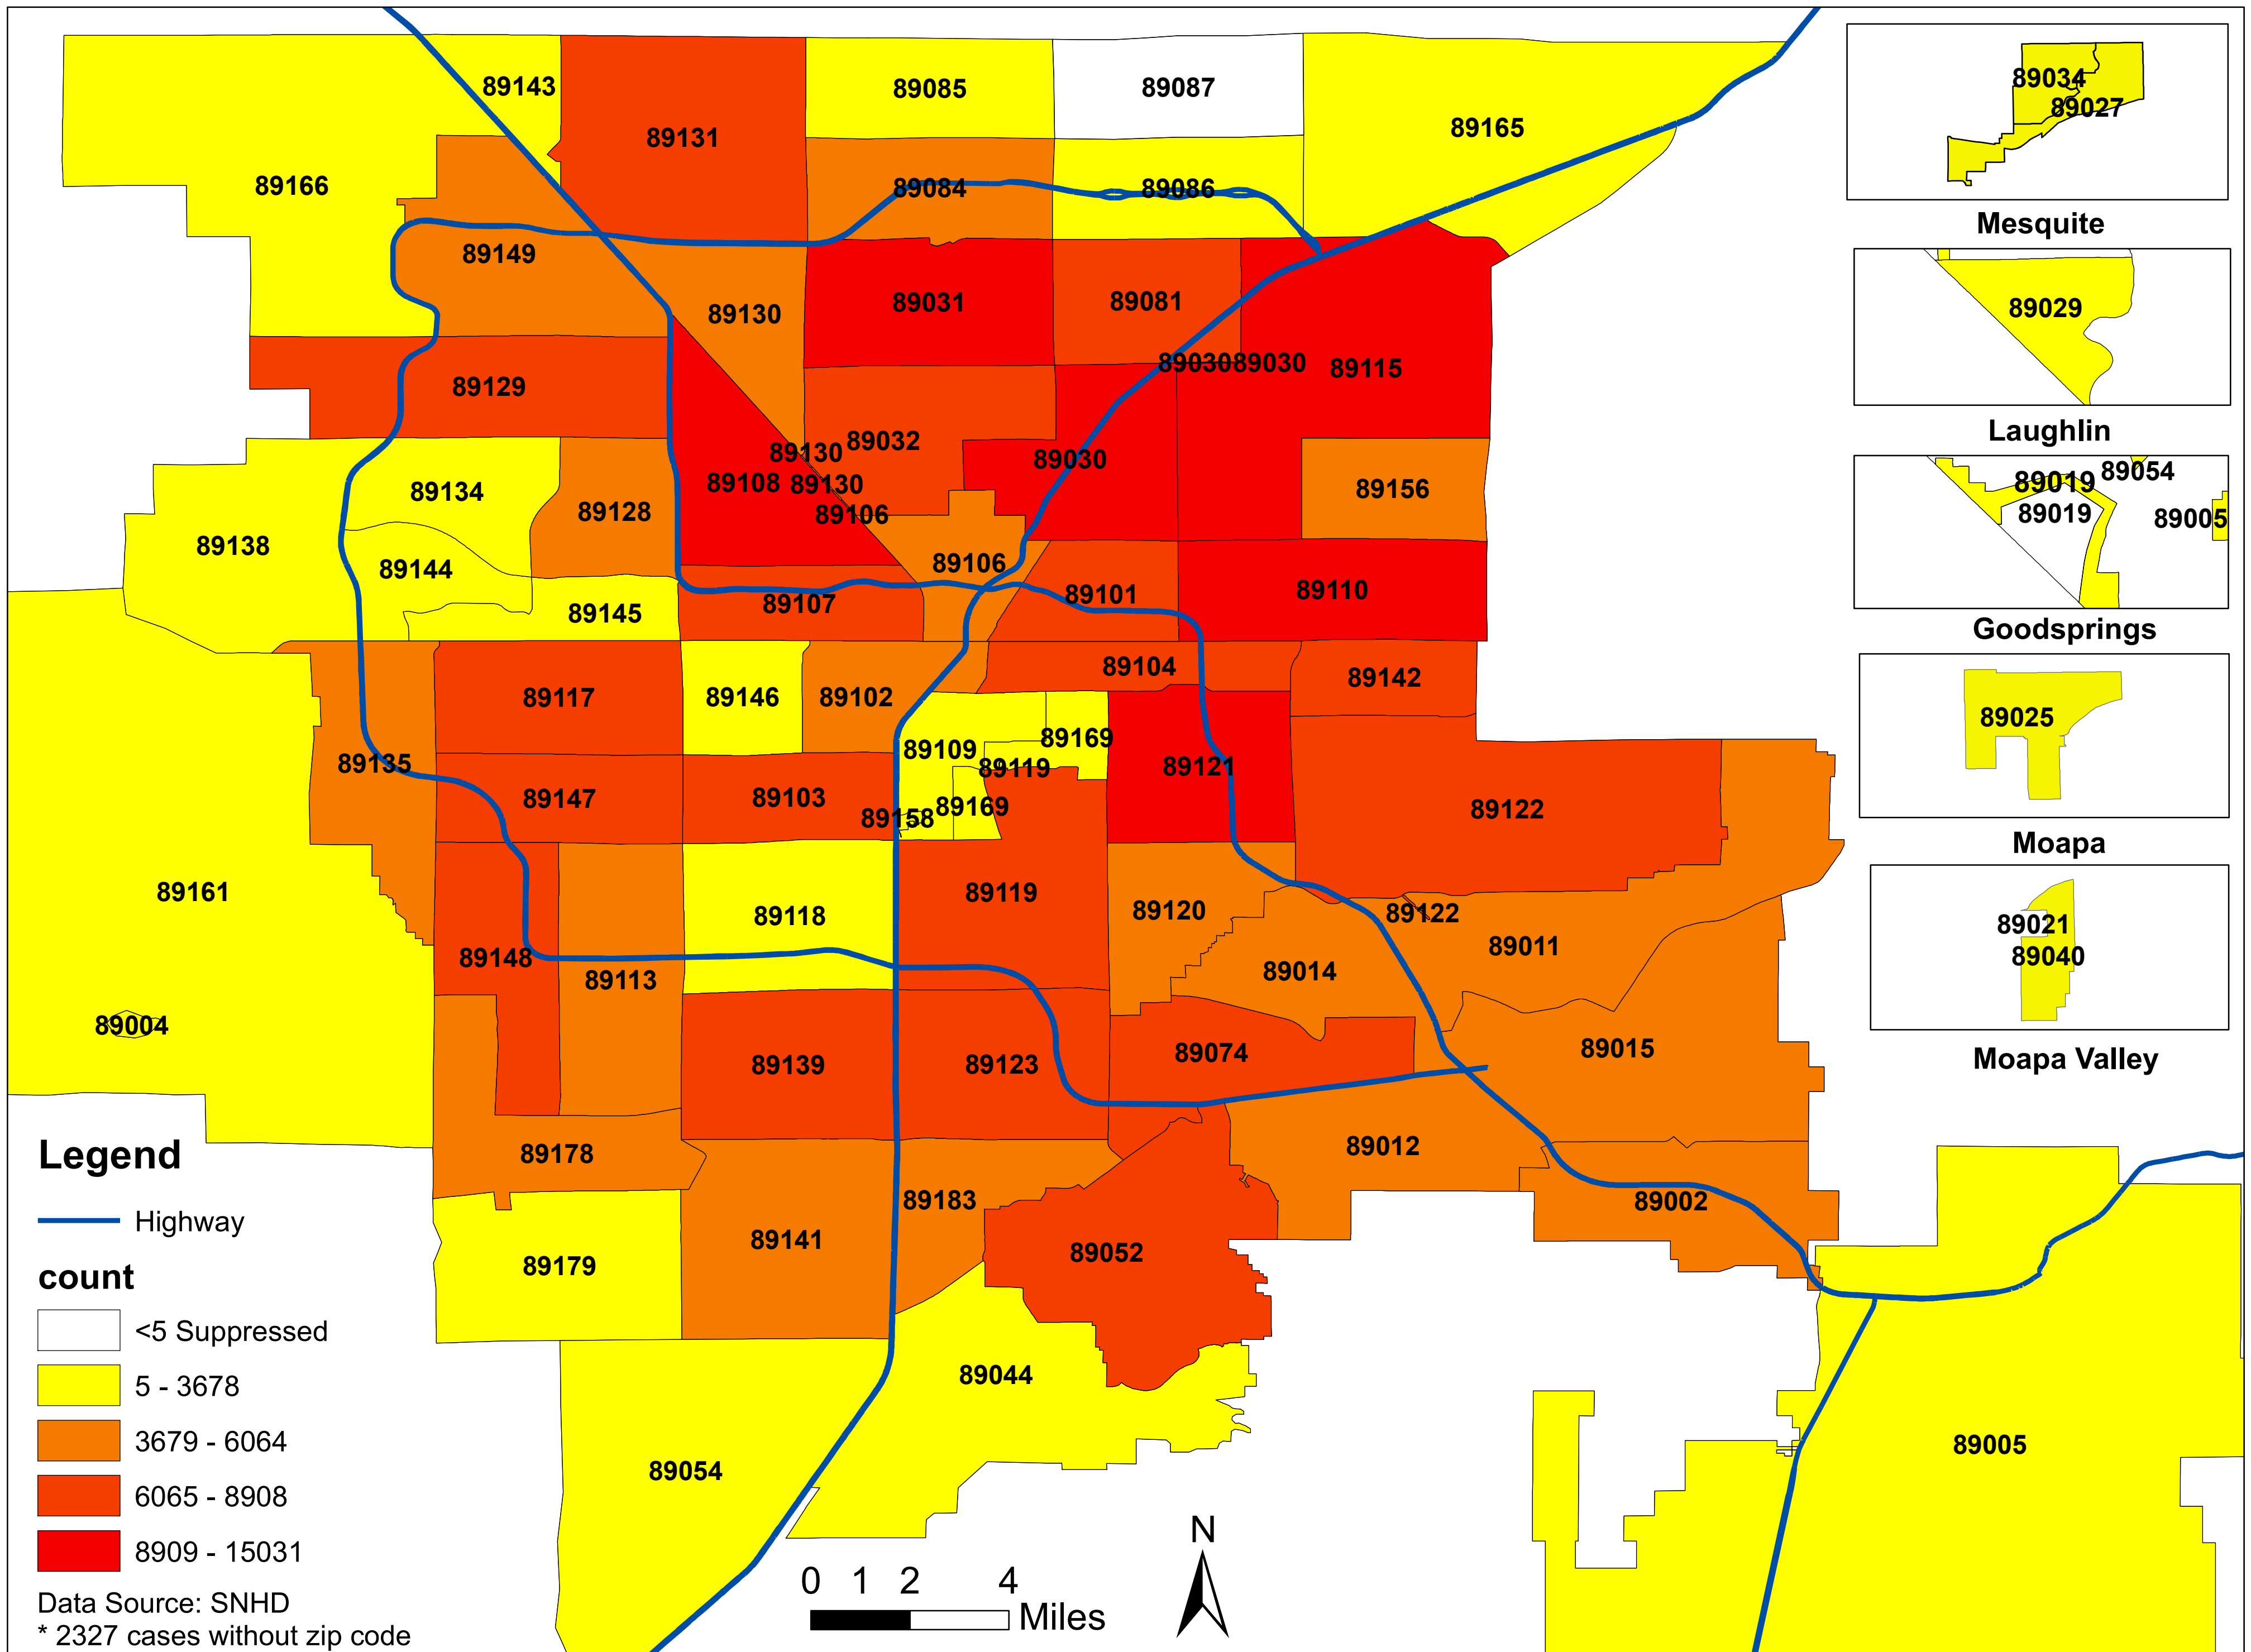

# Number of COVID-19 cases by zip code in Clark county (12.06.2021)

**Note: More than 5 cases reported from 89124**