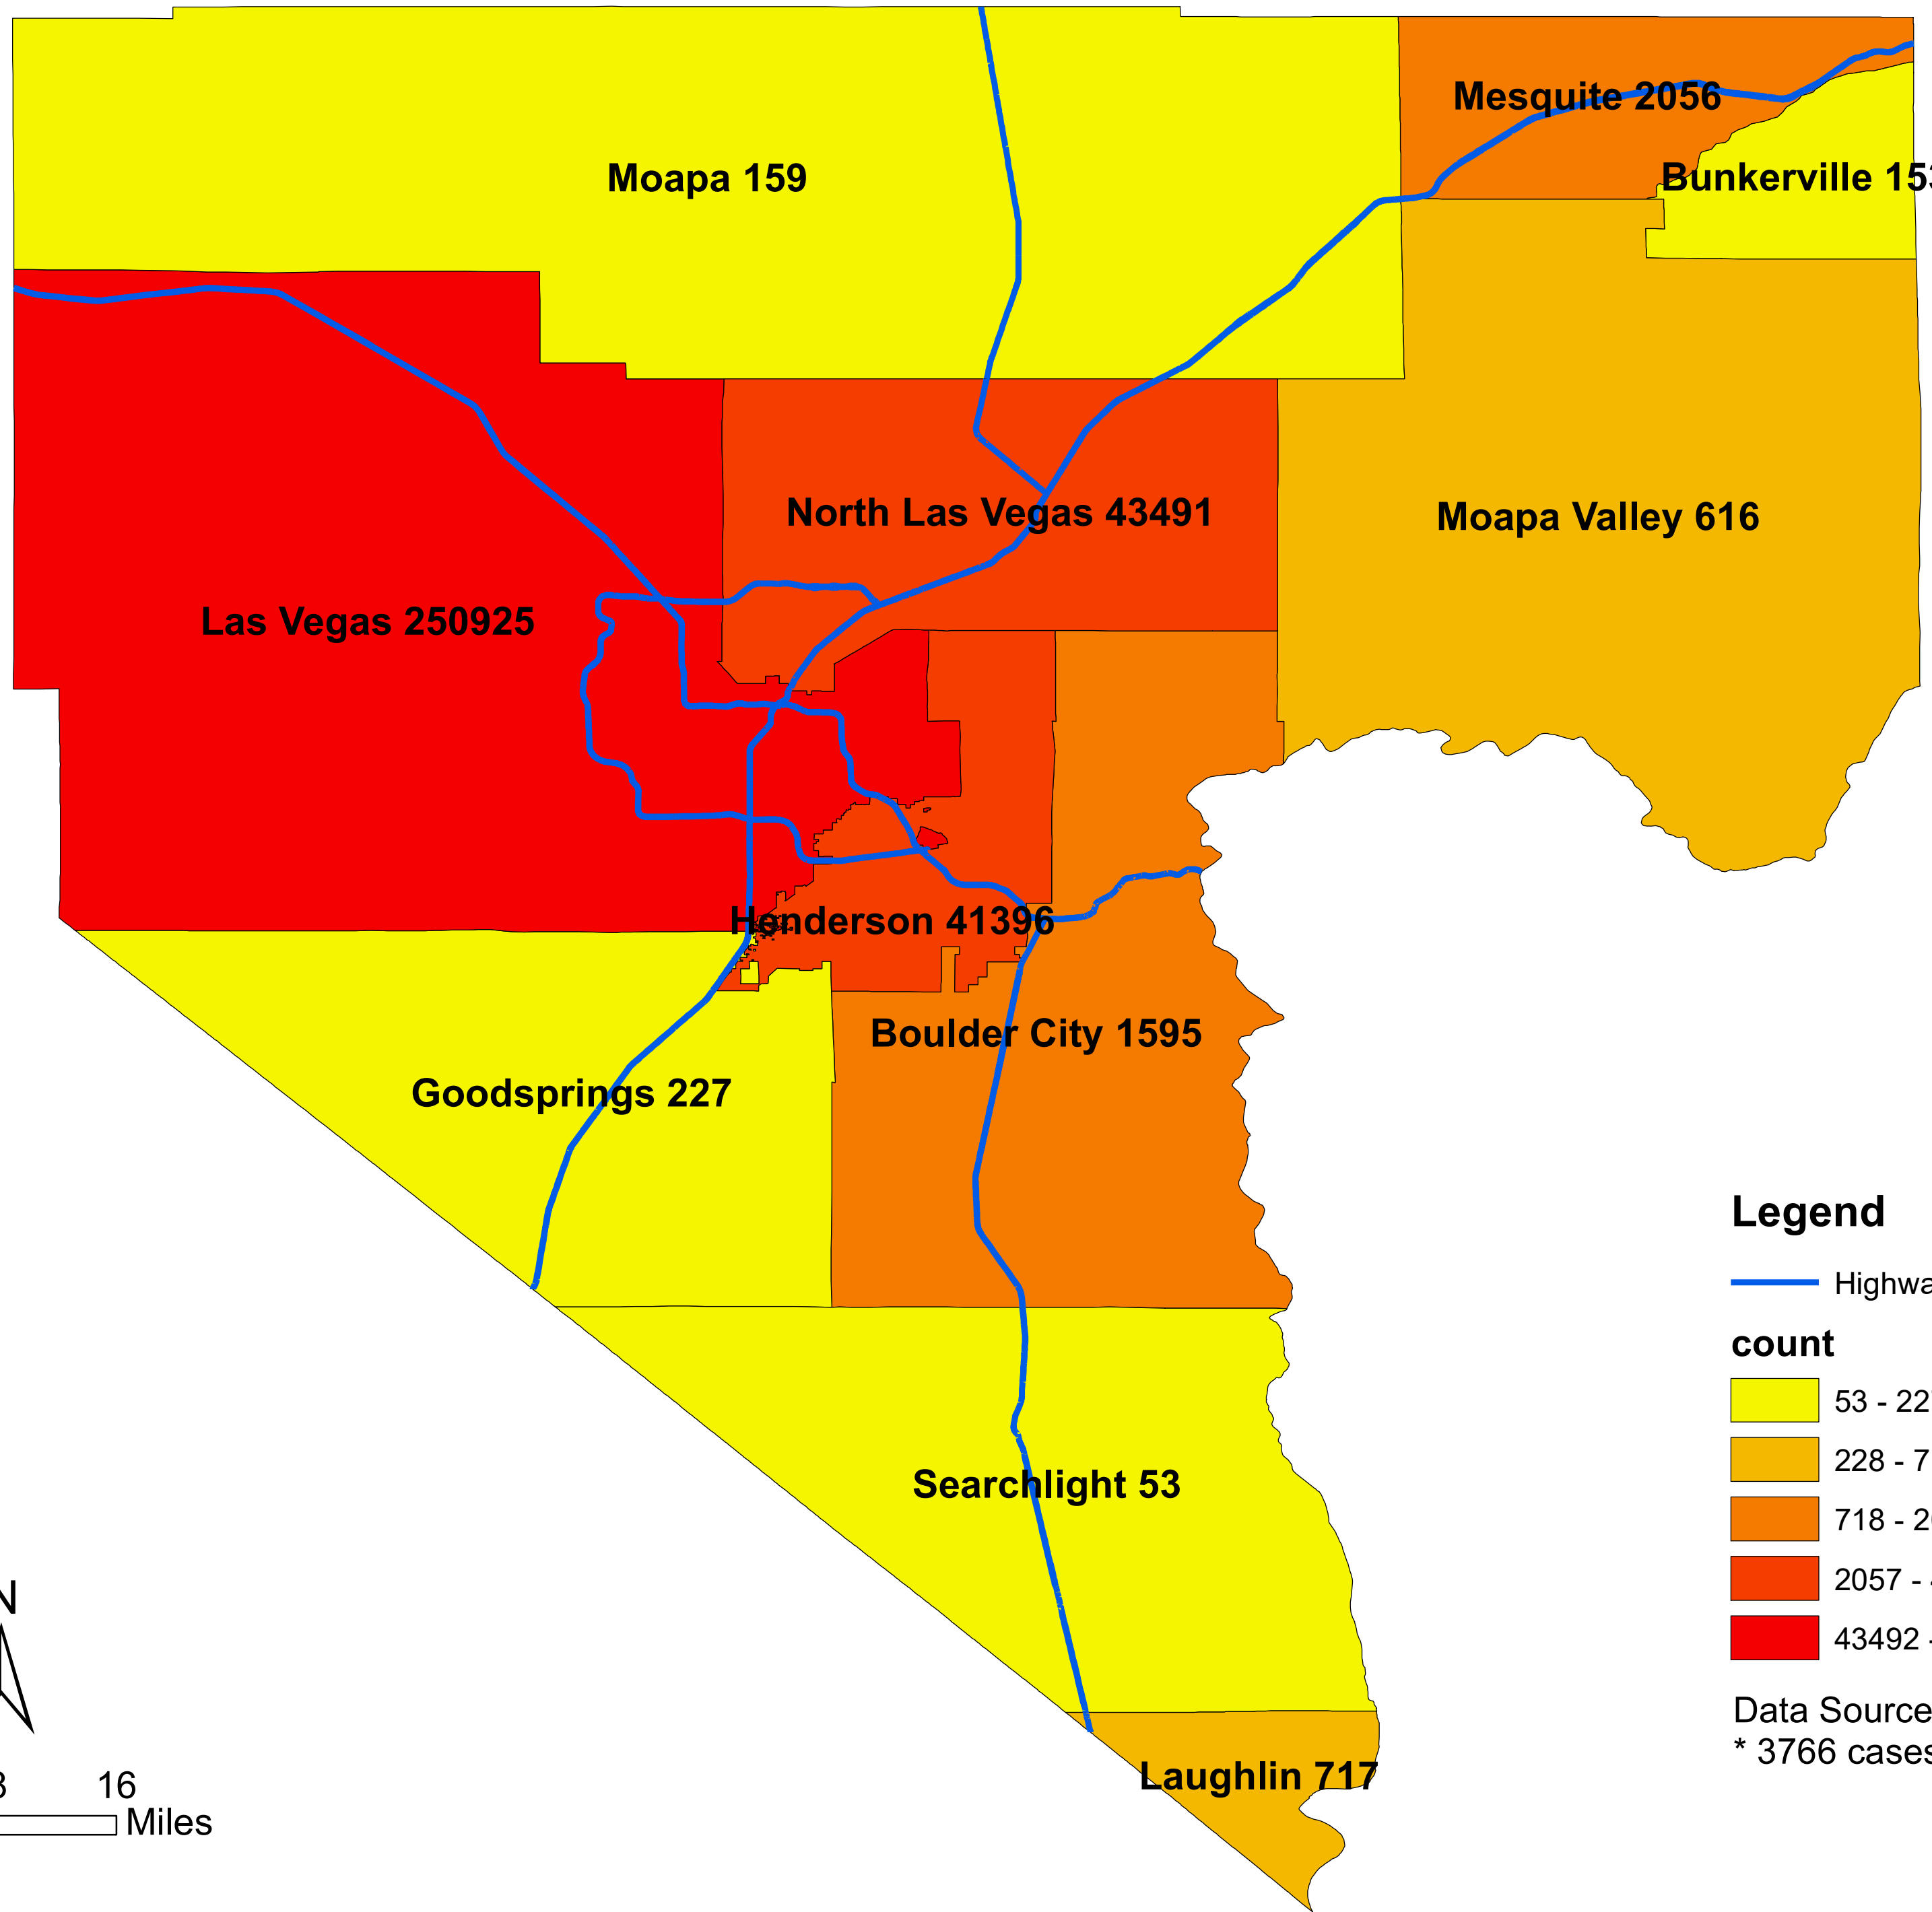

Number of COVID-19 cases by city in Clark county (12.06.2021)

Legend

— Highway

count

Data Source: SNHD

* 3,766 cases without city information

0 4 8 16 Miles