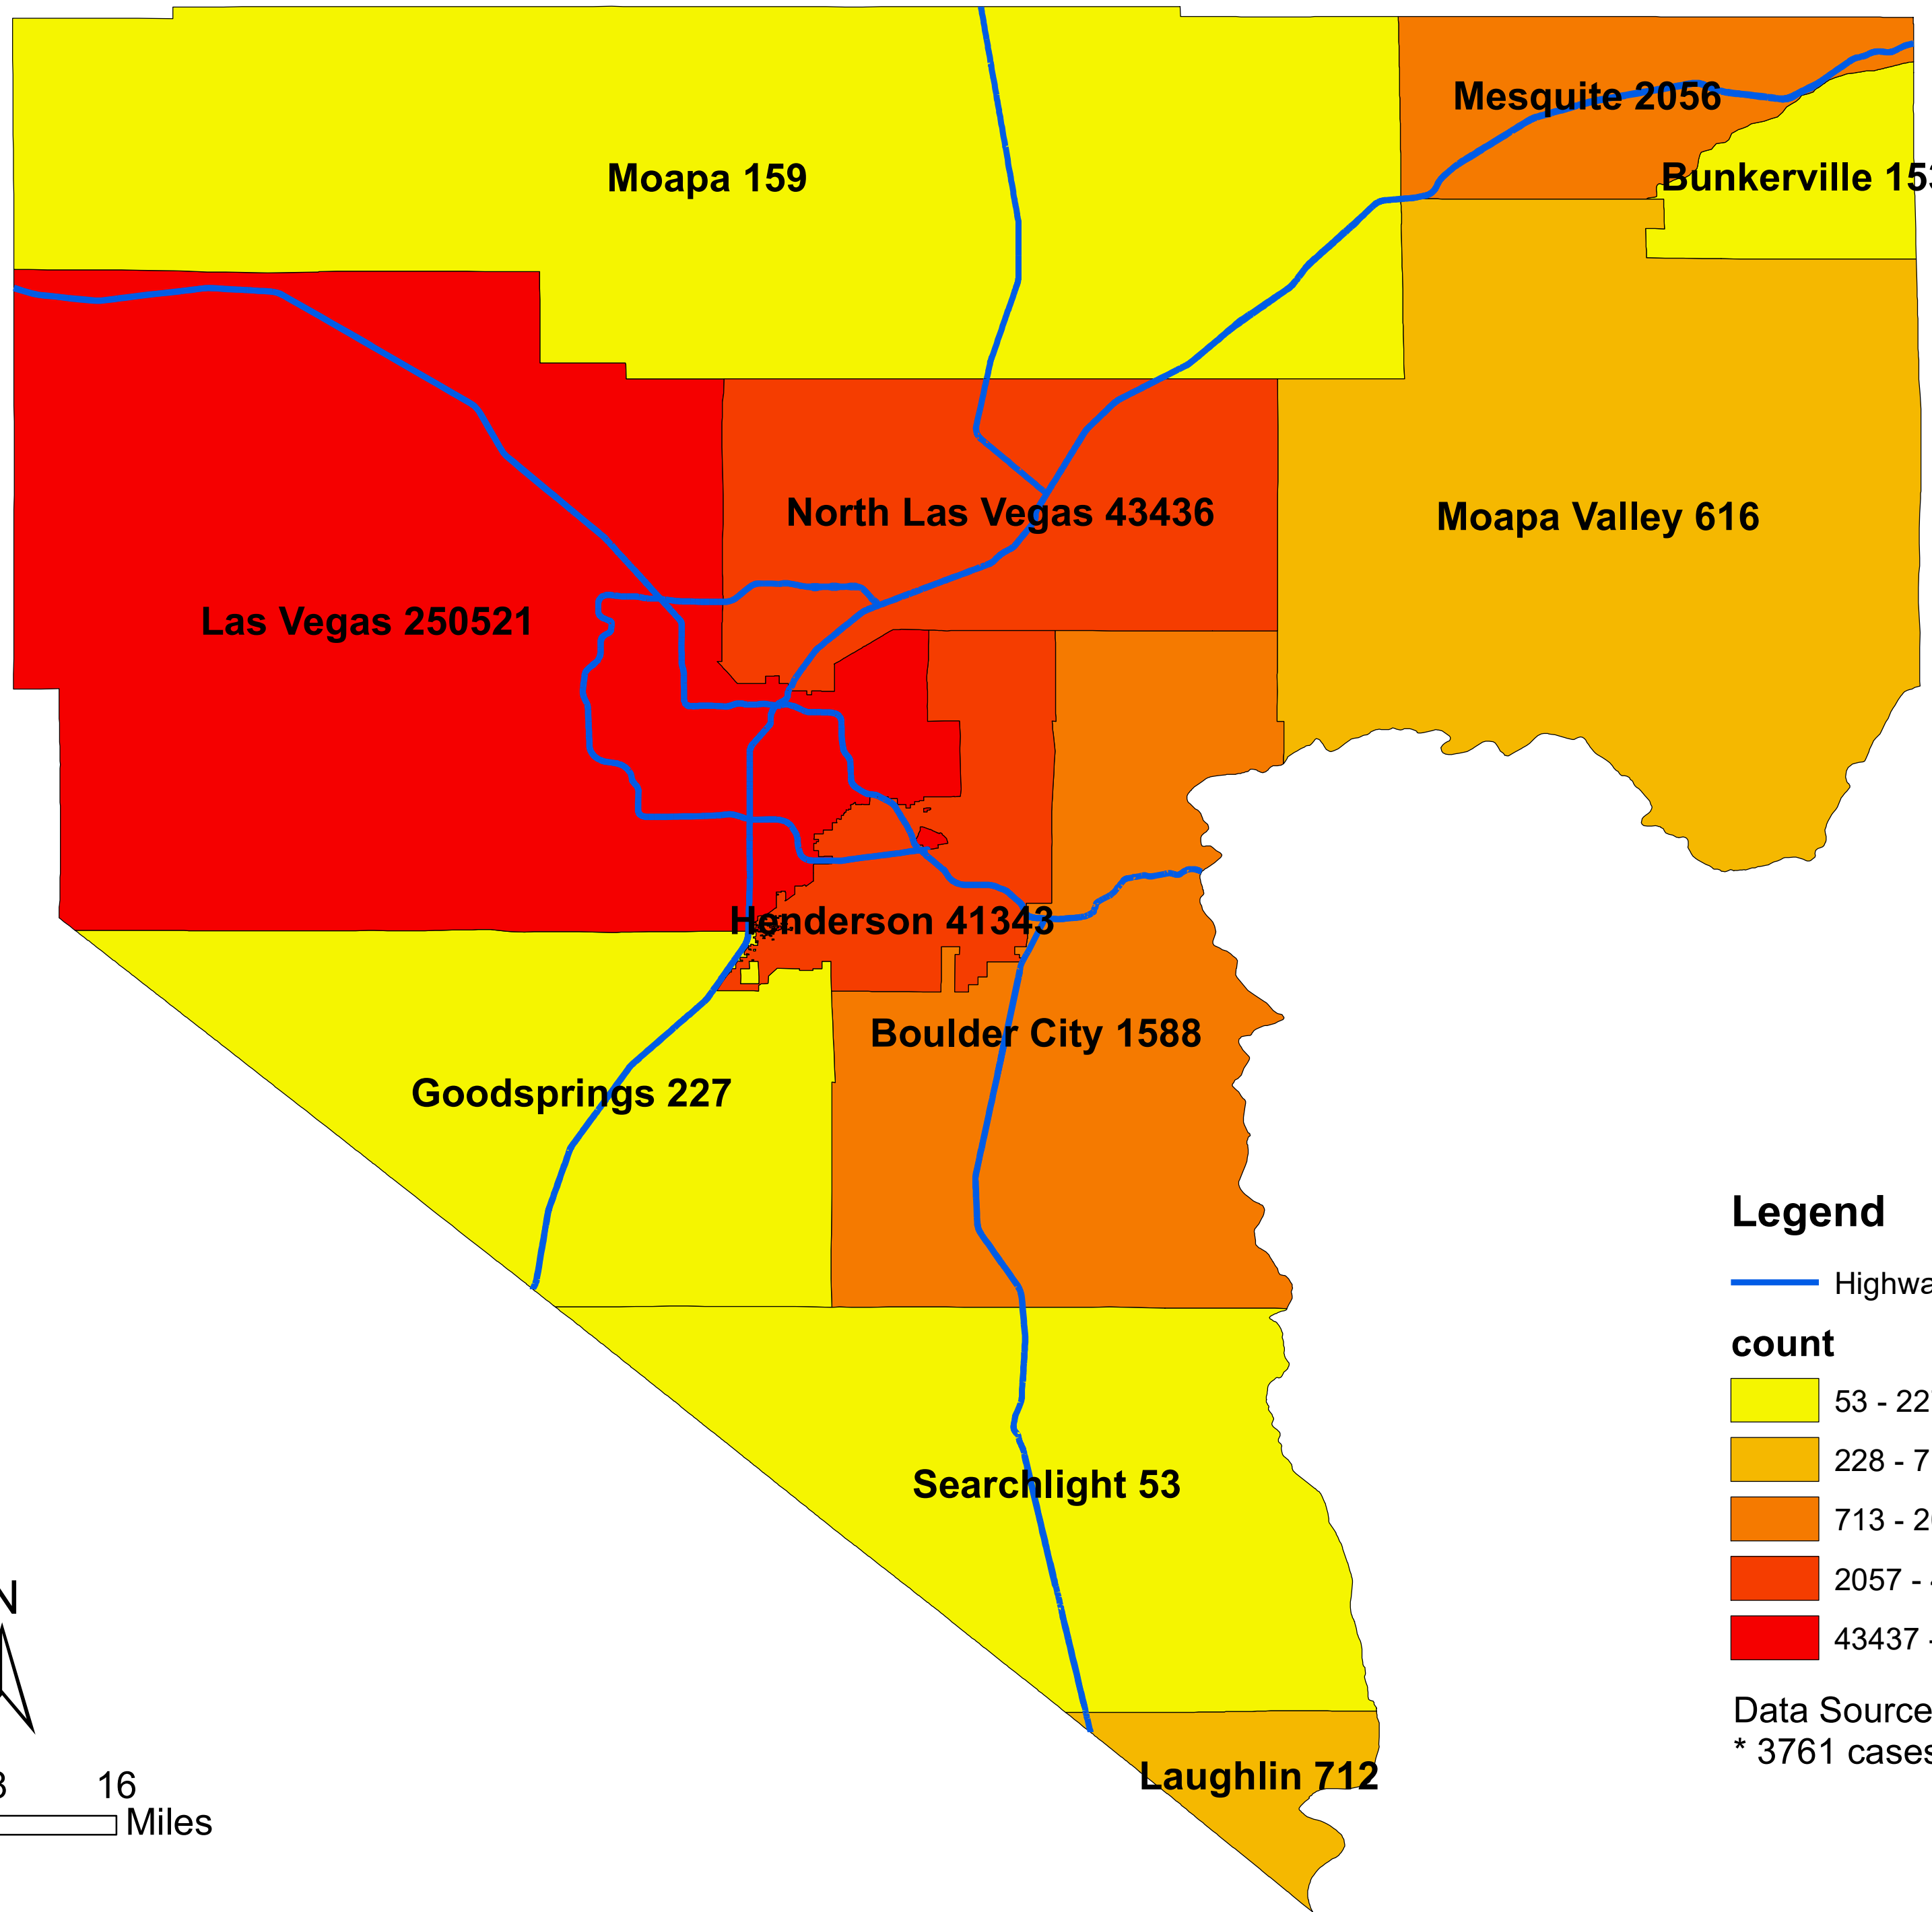

Number of COVID-19 cases by city in Clark county (12.05.2021)

Legend

— Highway

count

- 53 - 227
- 228 - 712
- 713 - 2056
- 2057 - 43436
- 43437 - 250521

Data Source: SNHD

* 3761 cases without city information

0 4 8 16 Miles