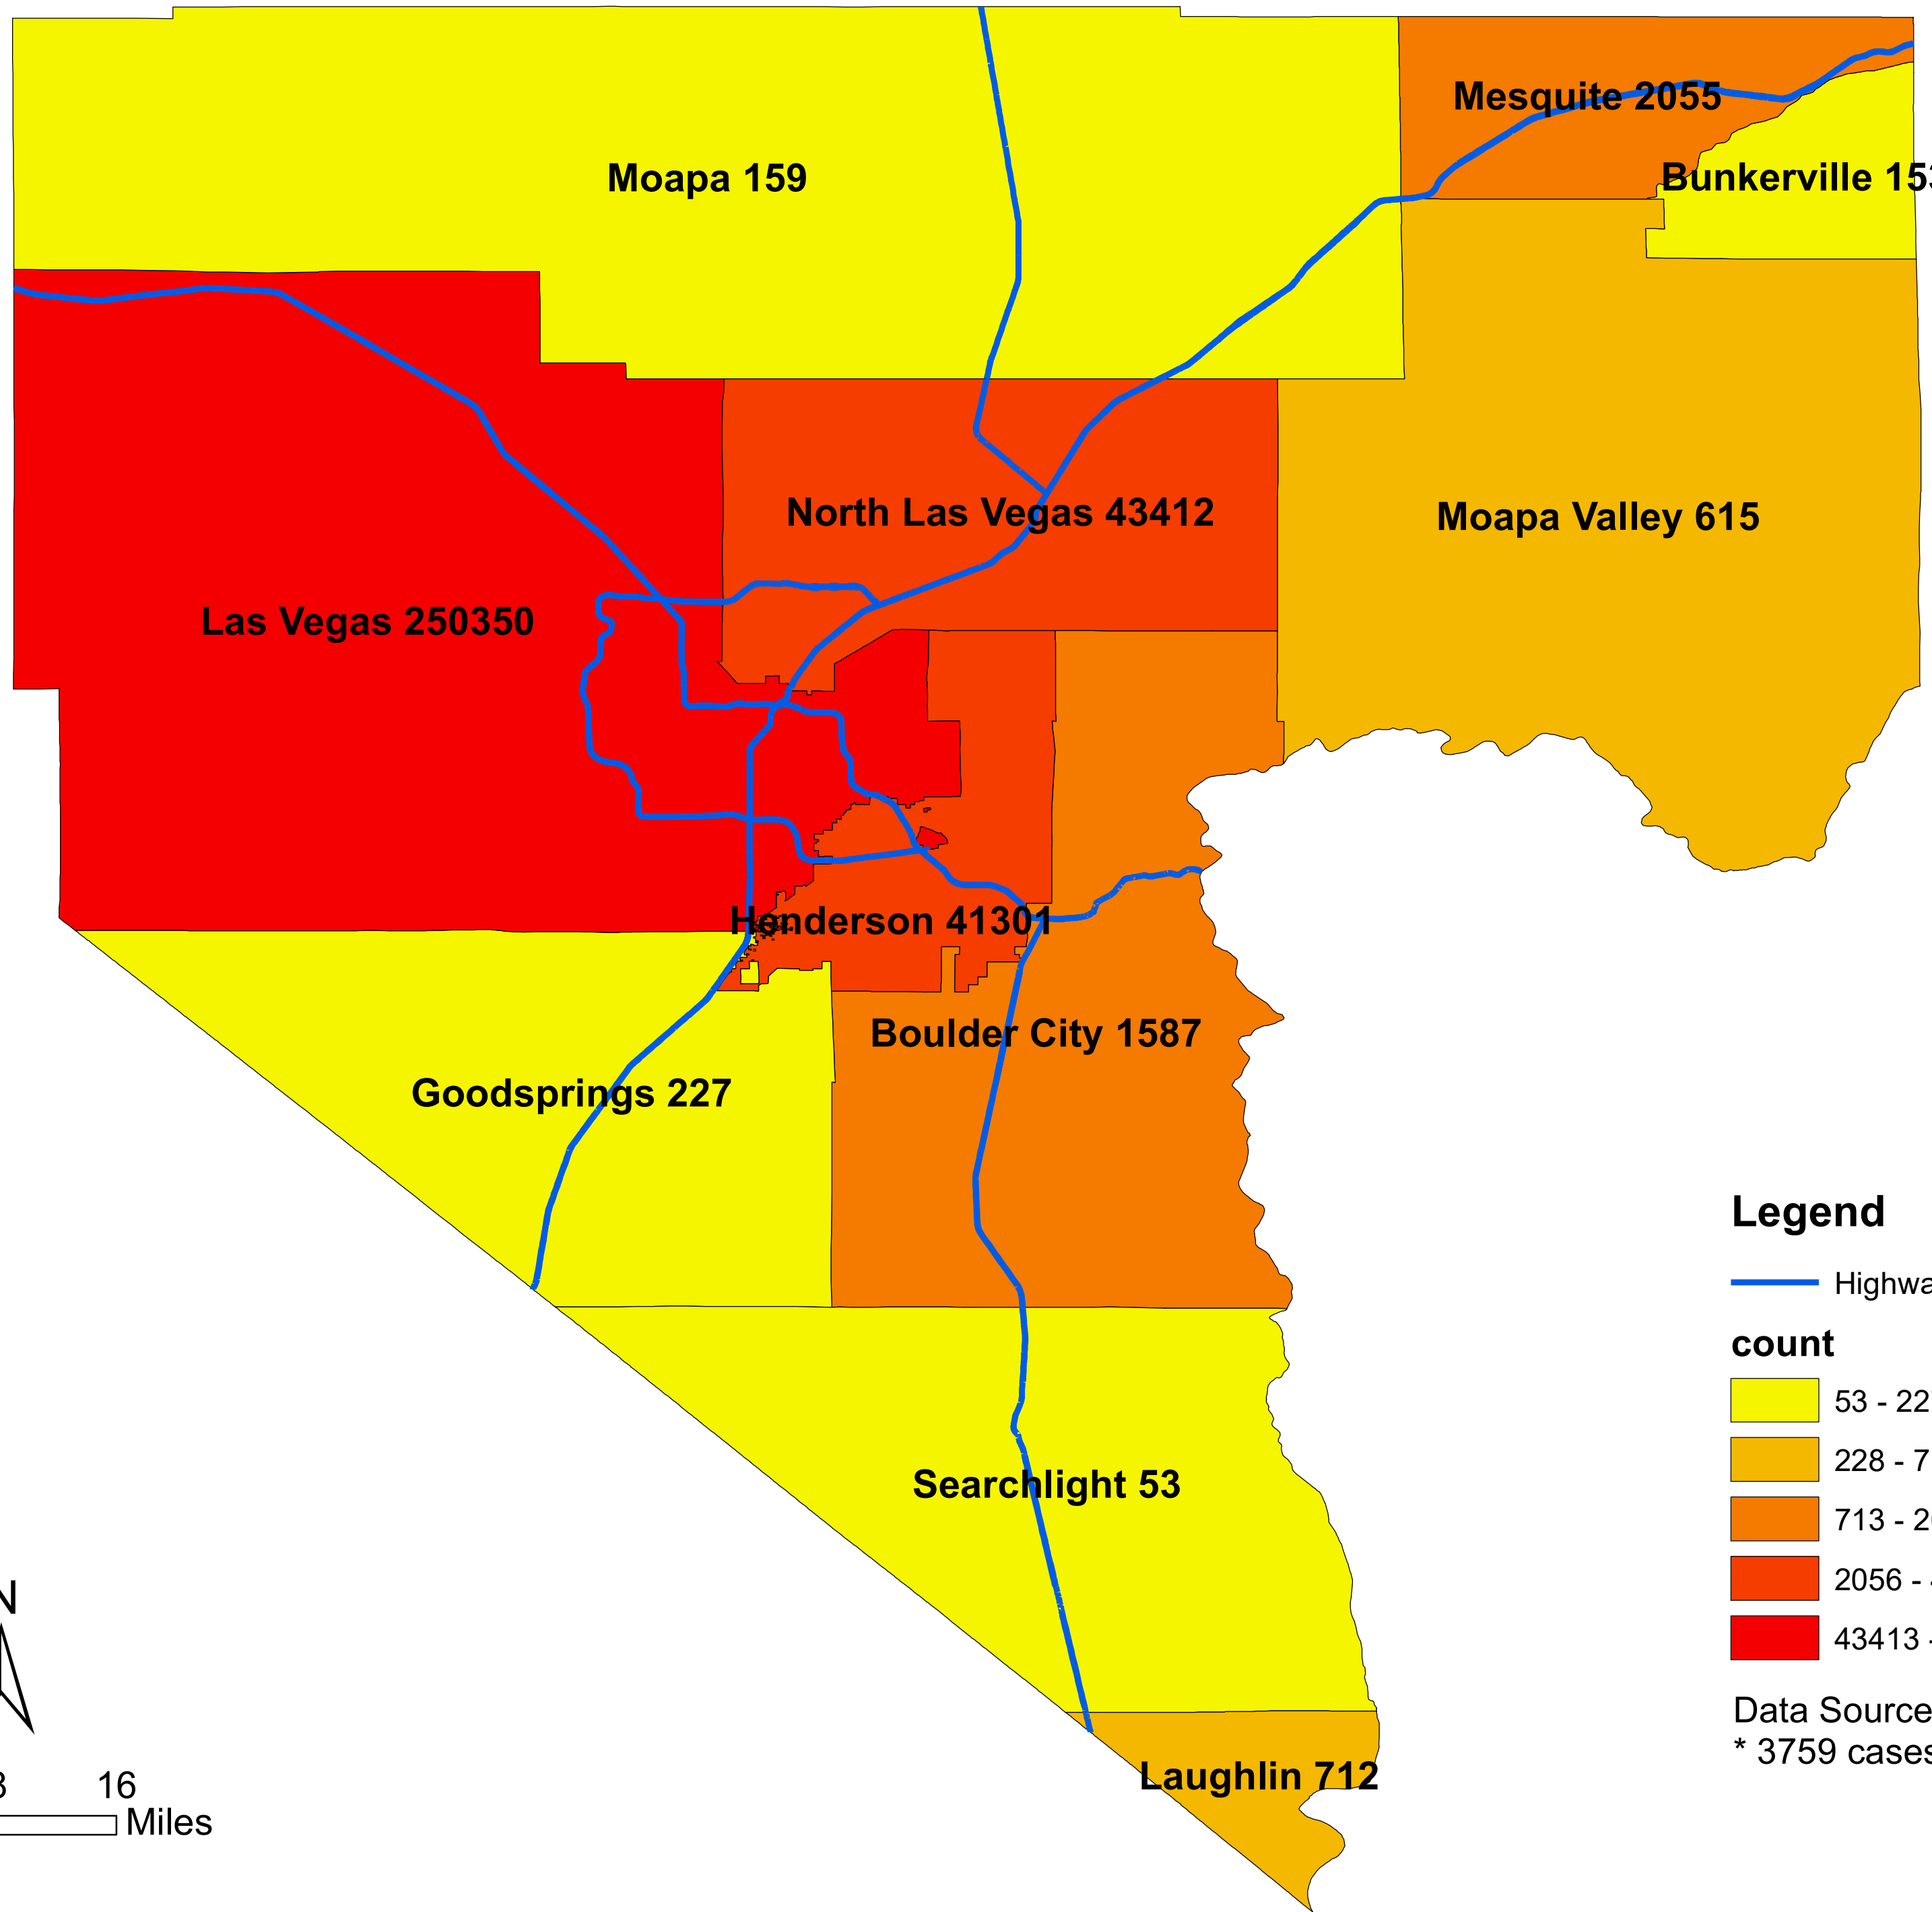

# Number of COVID-19 cases by city in Clark county (12.04.2021)

## Legend

— Highway

### count

53 - 227

228 - 712

713 - 2055

2056 - 43412

43413 - 250350

Data Source: SNHD

\* 3759 cases without city information

0 4 8 16 Miles