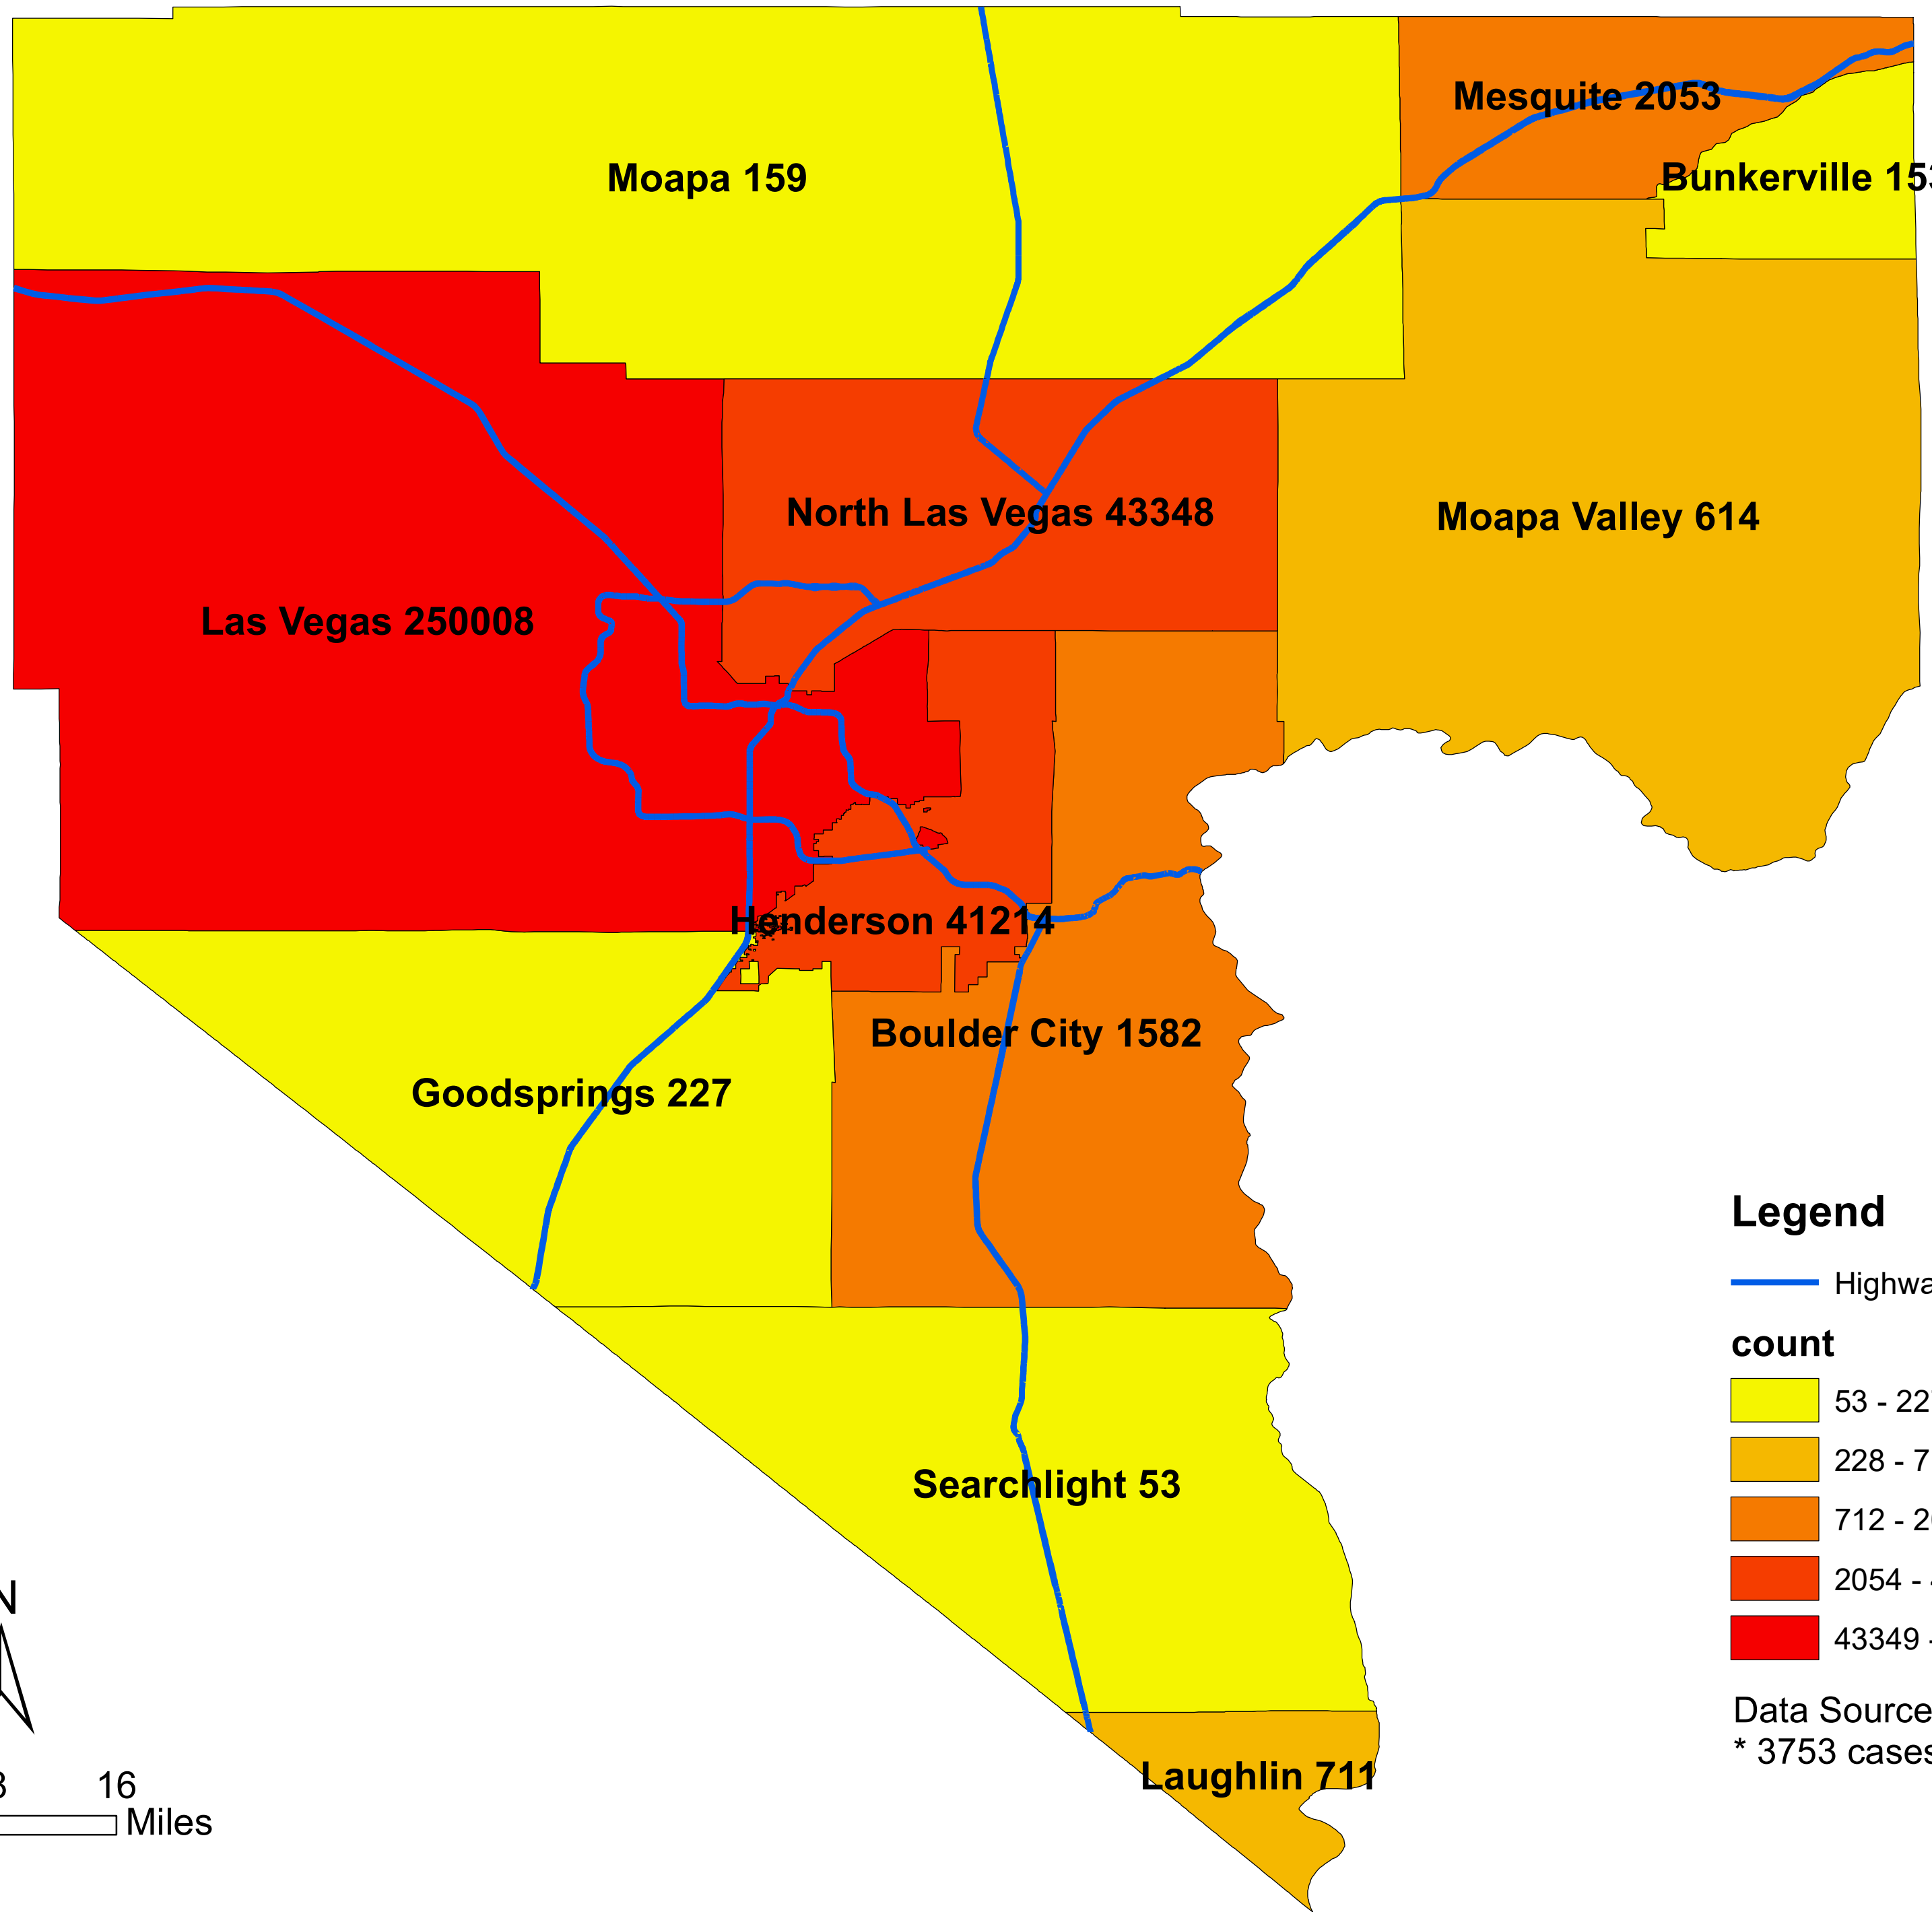

Number of COVID-19 cases by city in Clark county (12.03.2021)

Legend

— Highway

count

Data Source: SNHD

* 3753 cases without city information

0 4 8 16
Miles