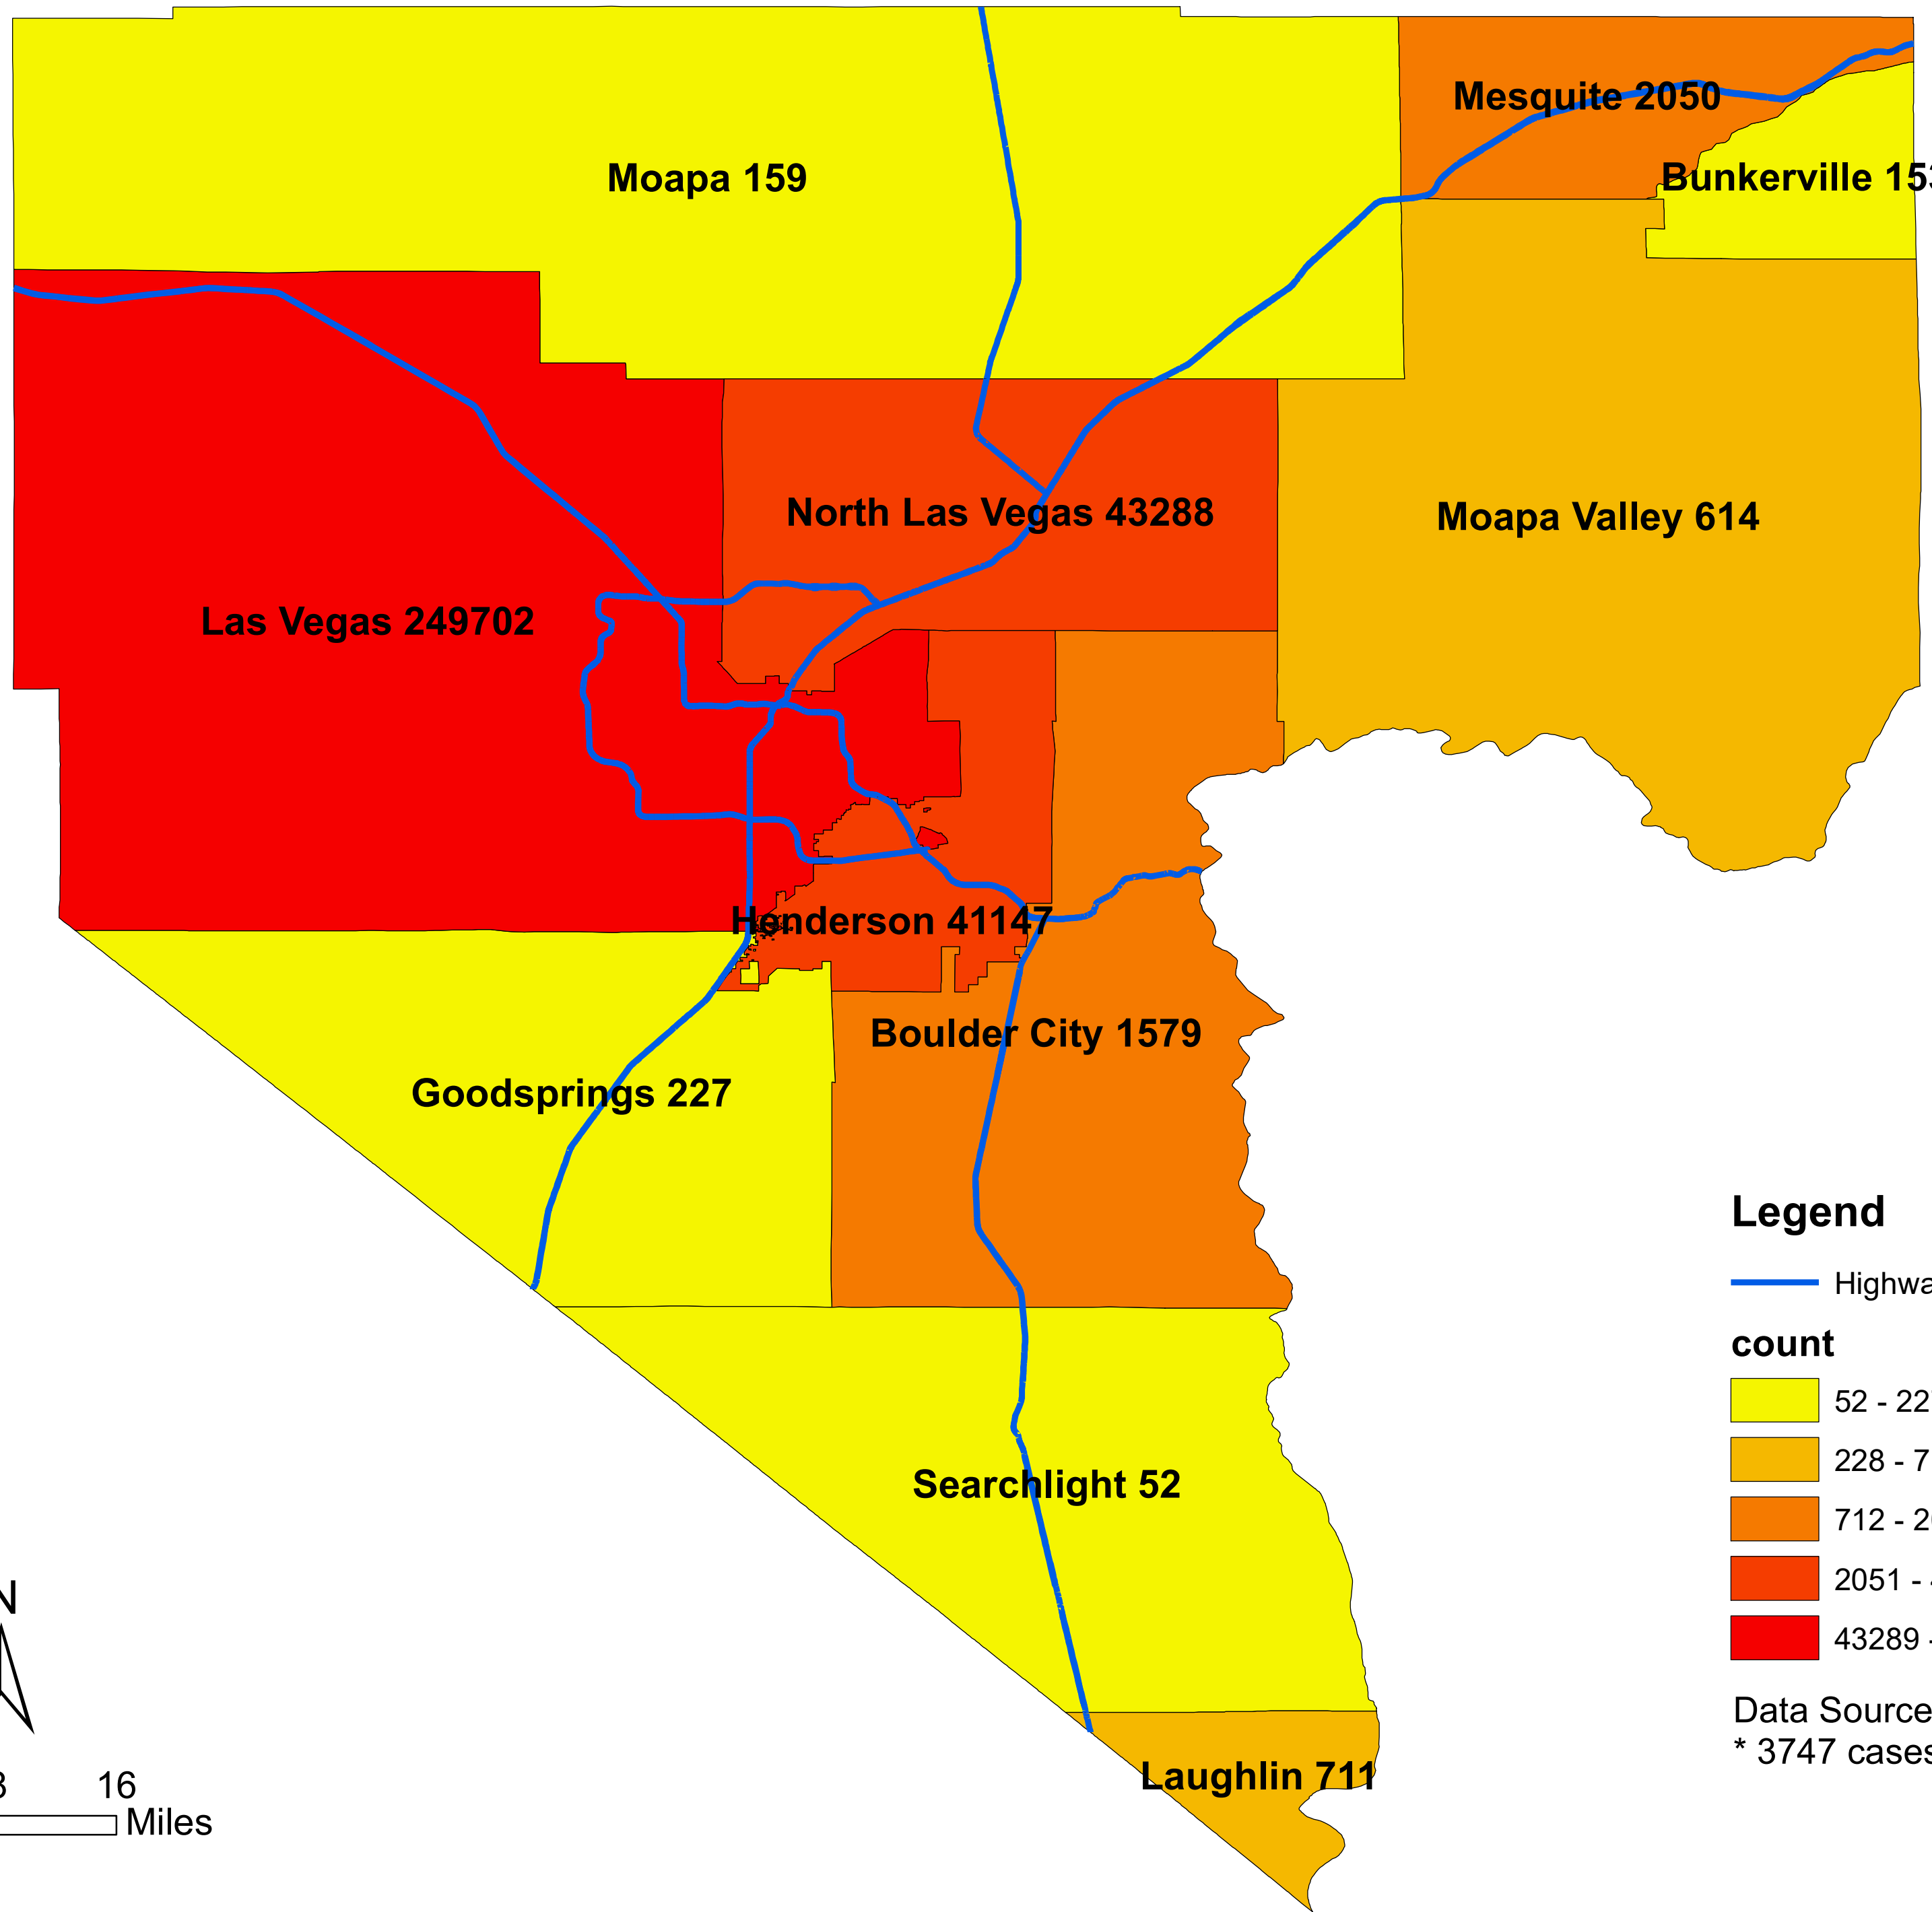

# Number of COVID-19 cases by city in Clark county (12.02.2021)

## Legend

— Highway

### count

- 52 - 227
- 228 - 711
- 712 - 2050
- 2051 - 43288
- 43289 - 249702

Data Source: SNHD

\* 3747 cases without city information

0 4 8 16 Miles