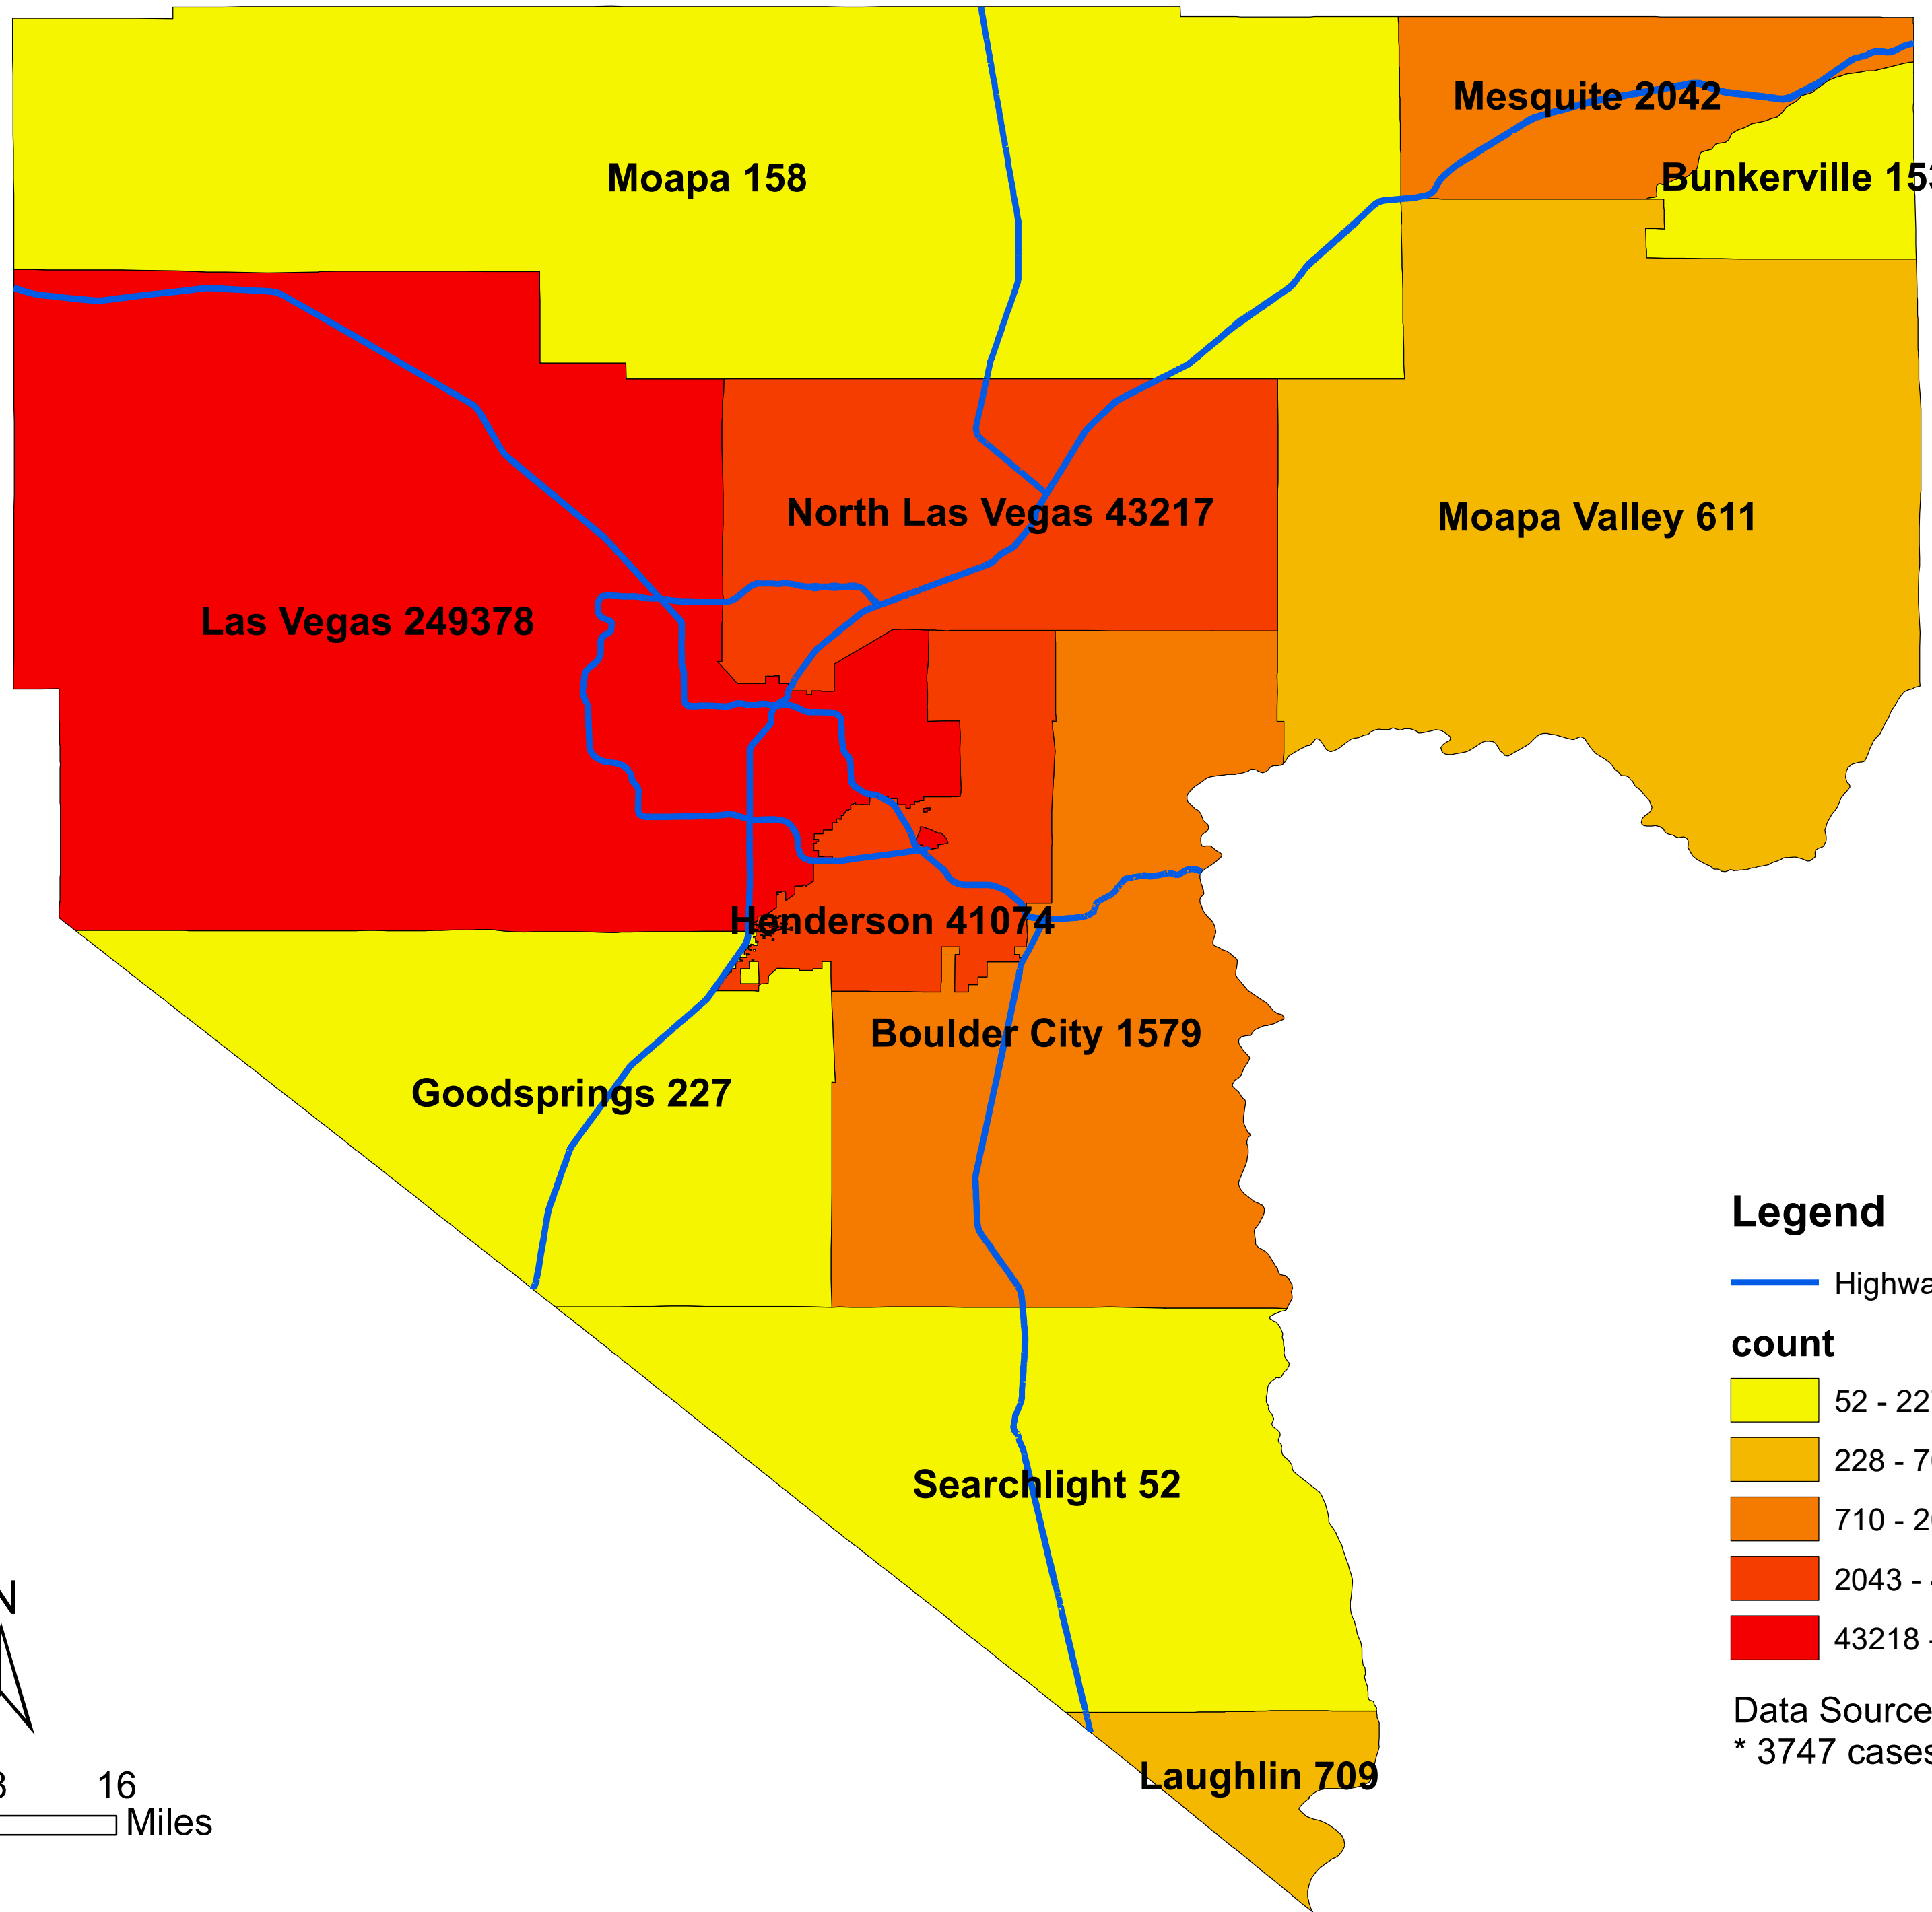

Number of COVID-19 cases by city in Clark county (12.01.2021)

Legend

— Highway

count

- 52 - 227
- 228 - 709
- 710 - 2042
- 2043 - 43217
- 43218 - 249378

Data Source: SNHD

* 3747 cases without city information

0 4 8 16 Miles