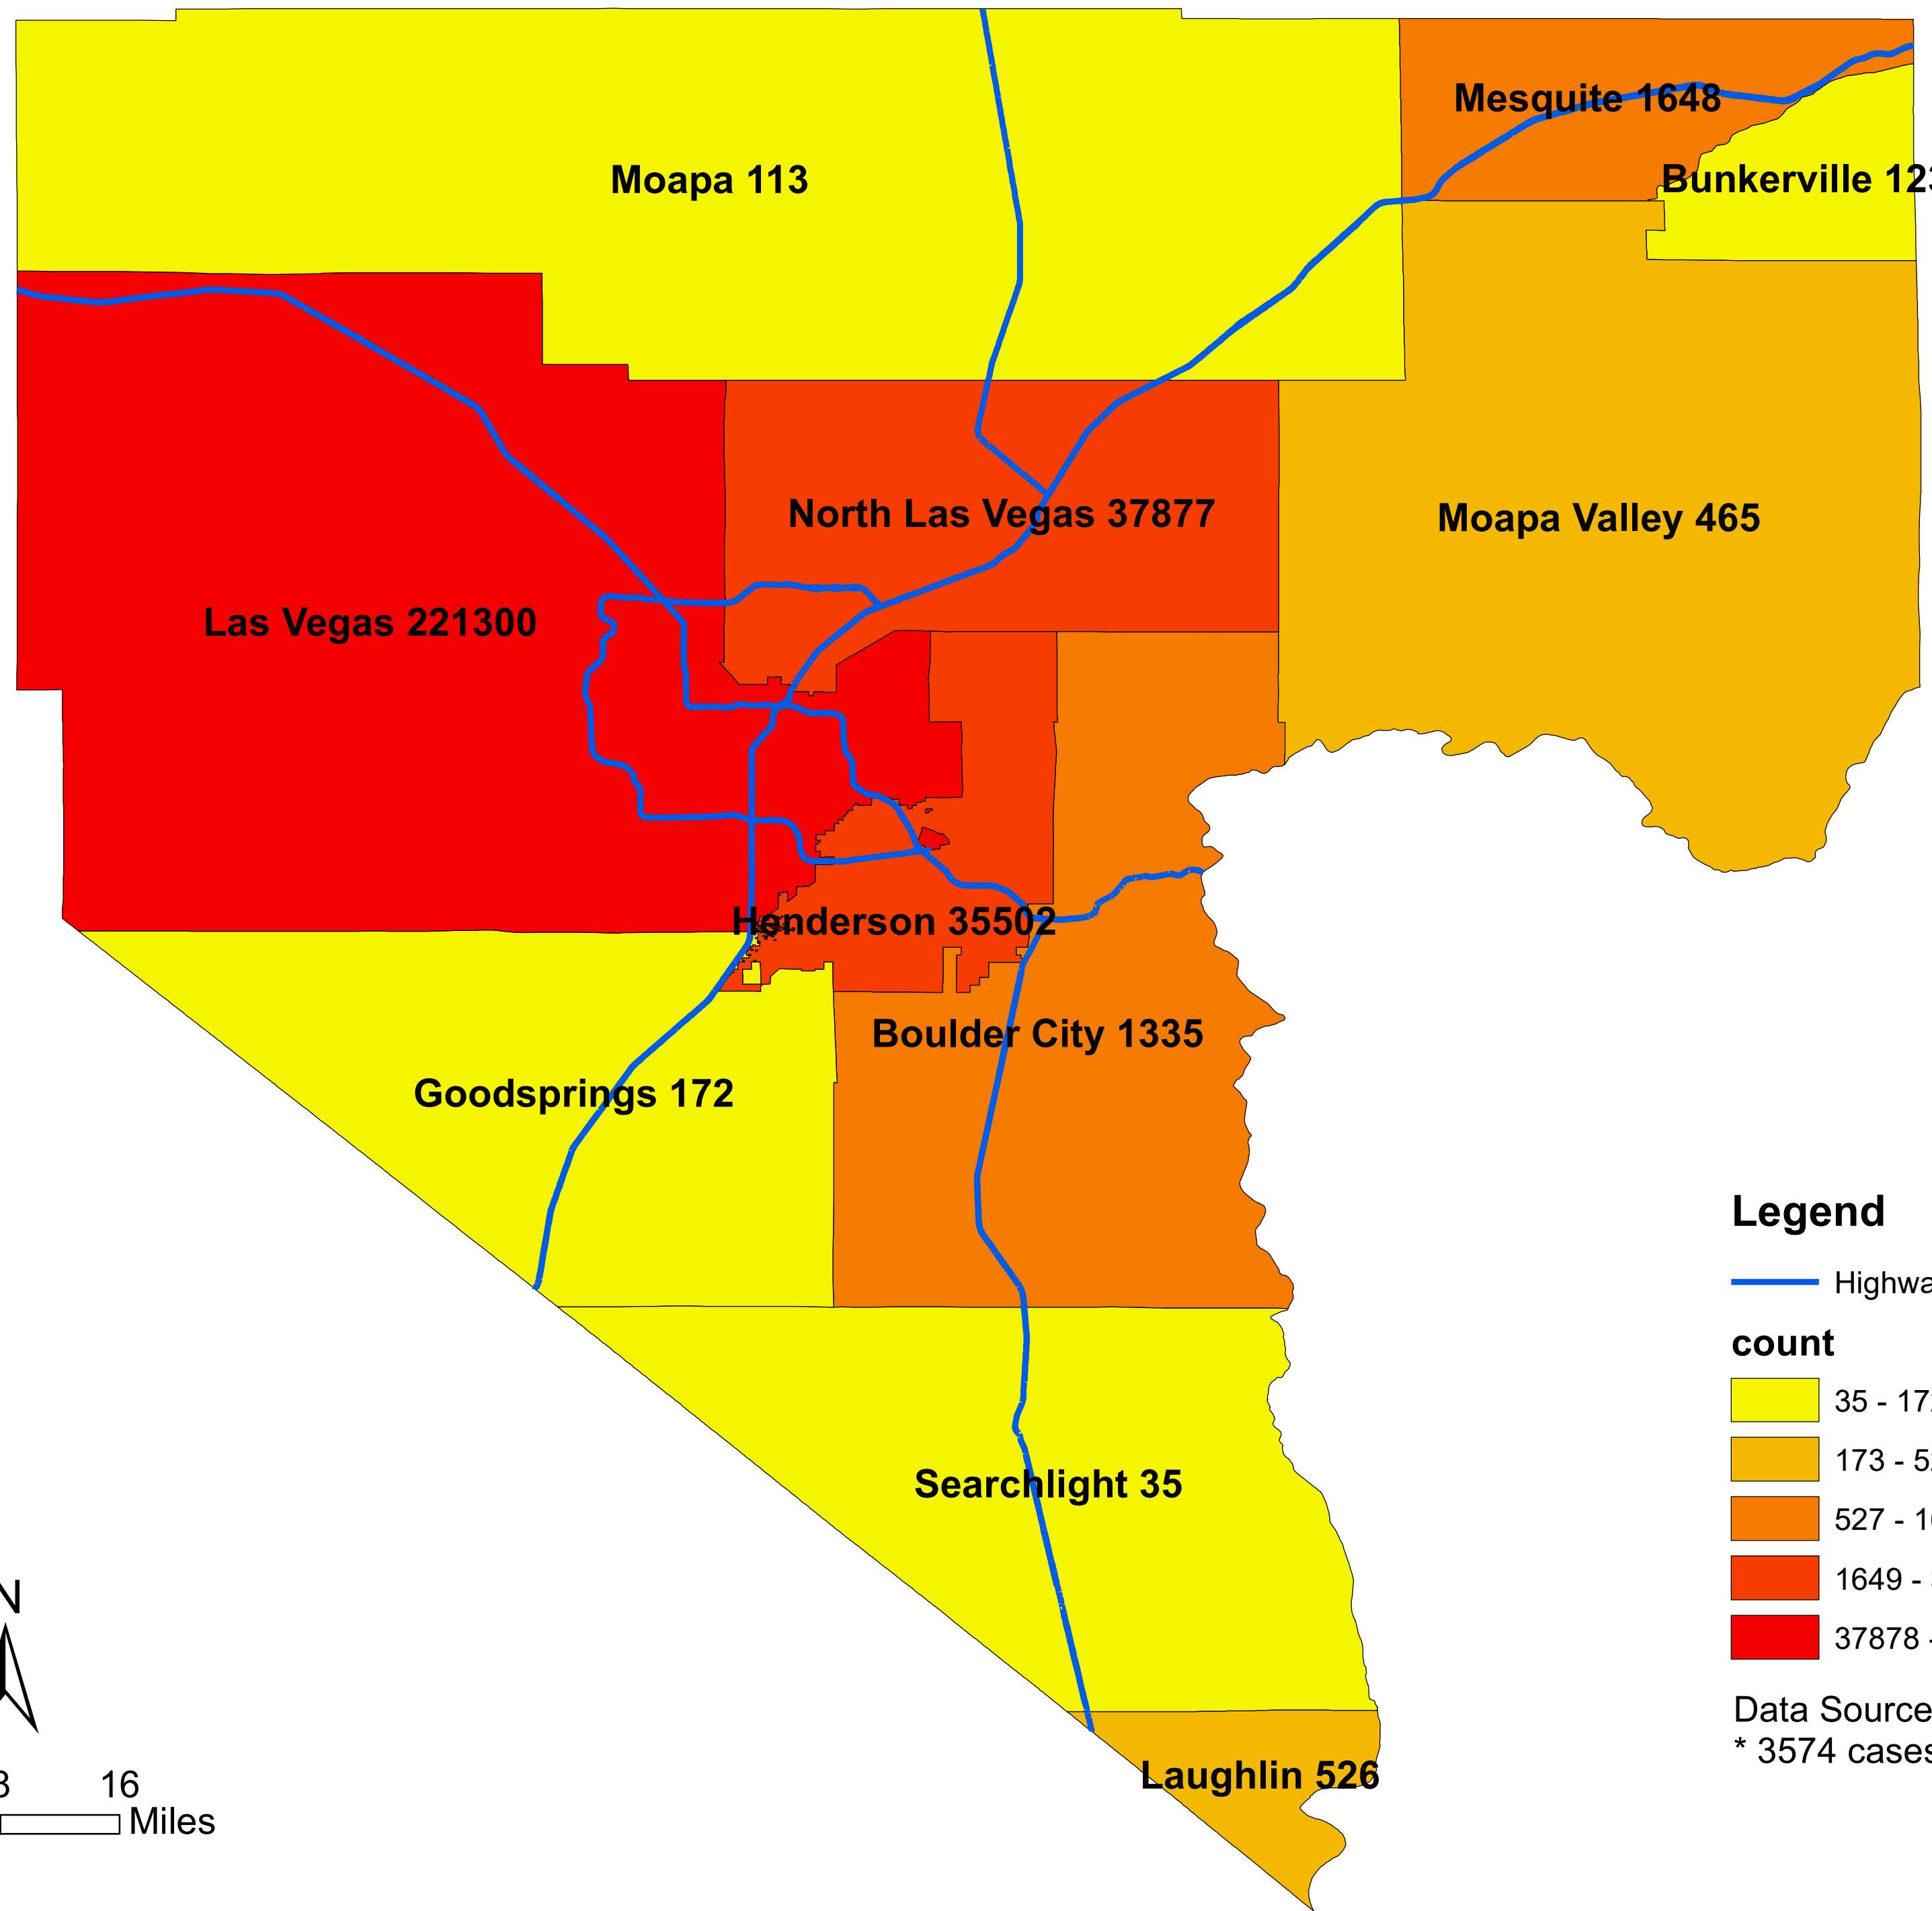

Number of COVID-19 cases by city in Clark county (08.31.2021)

Legend

— Highway

count

Data Source: SNHD

* 3574 cases without city information

0 4 8 16
Miles