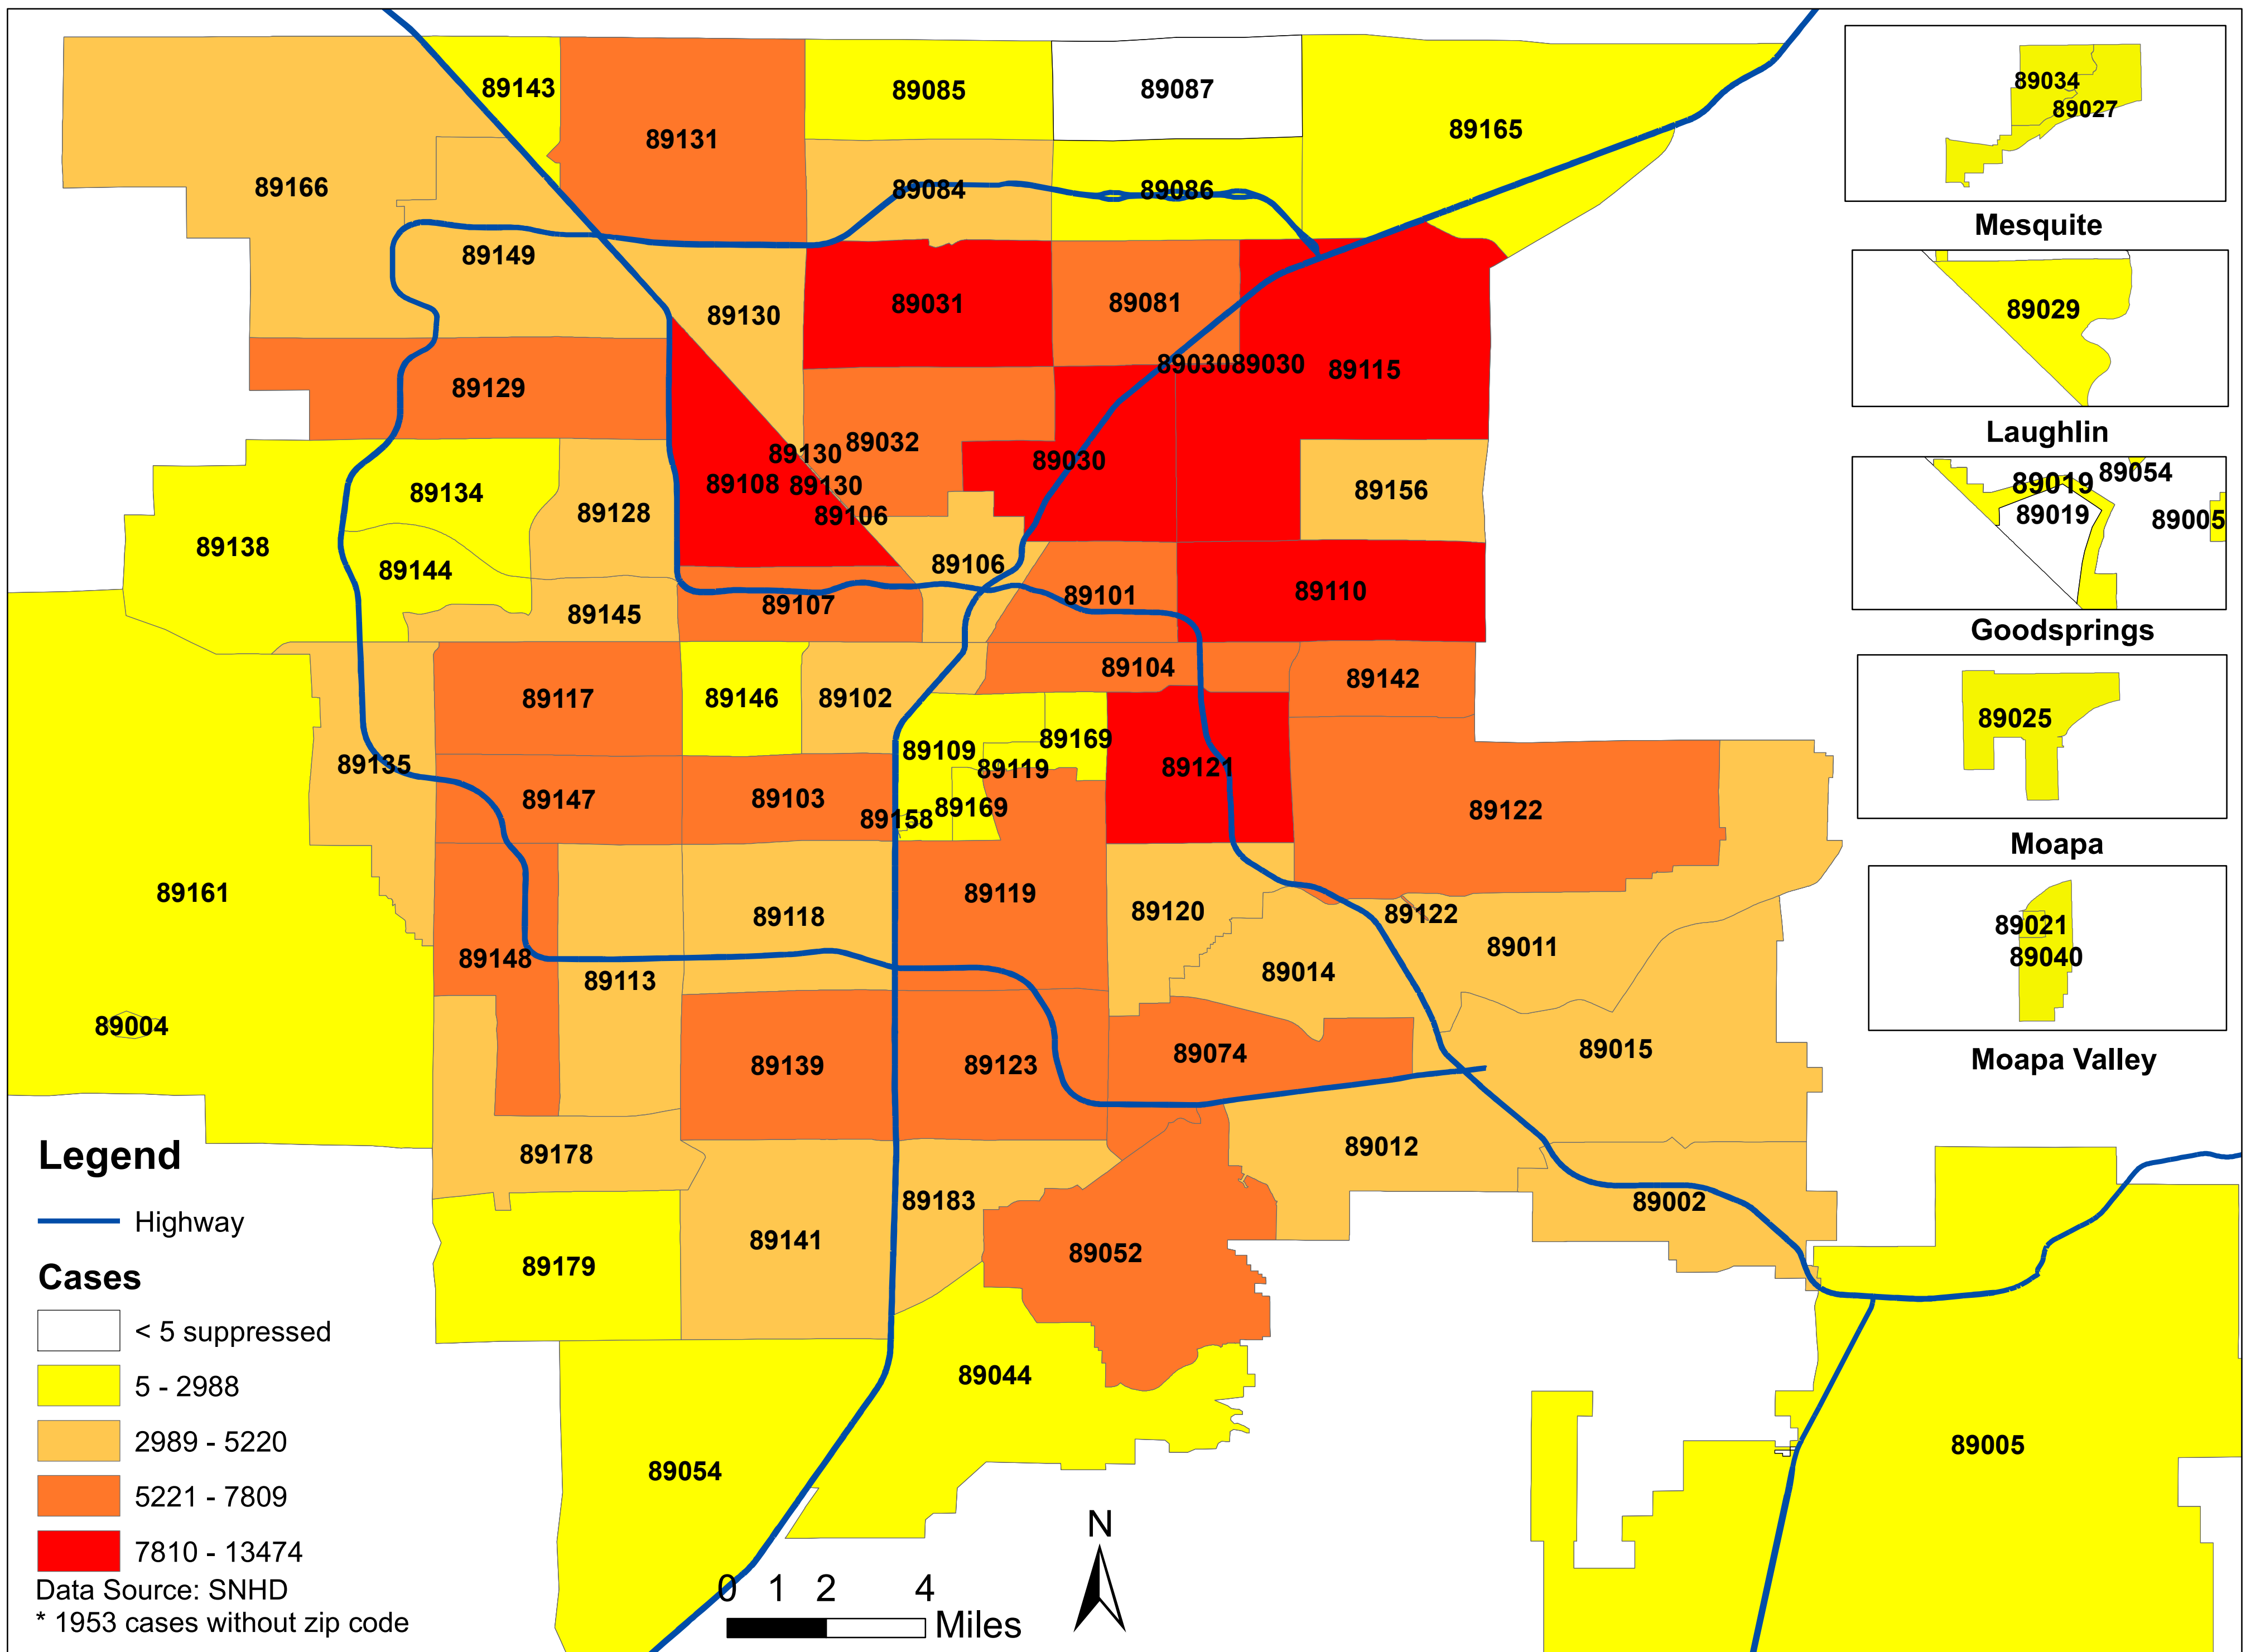

# Number of COVID-19 cases by zip code in Clark county (08.30.2021)

**Note: More than 5 cases reported from 89124**