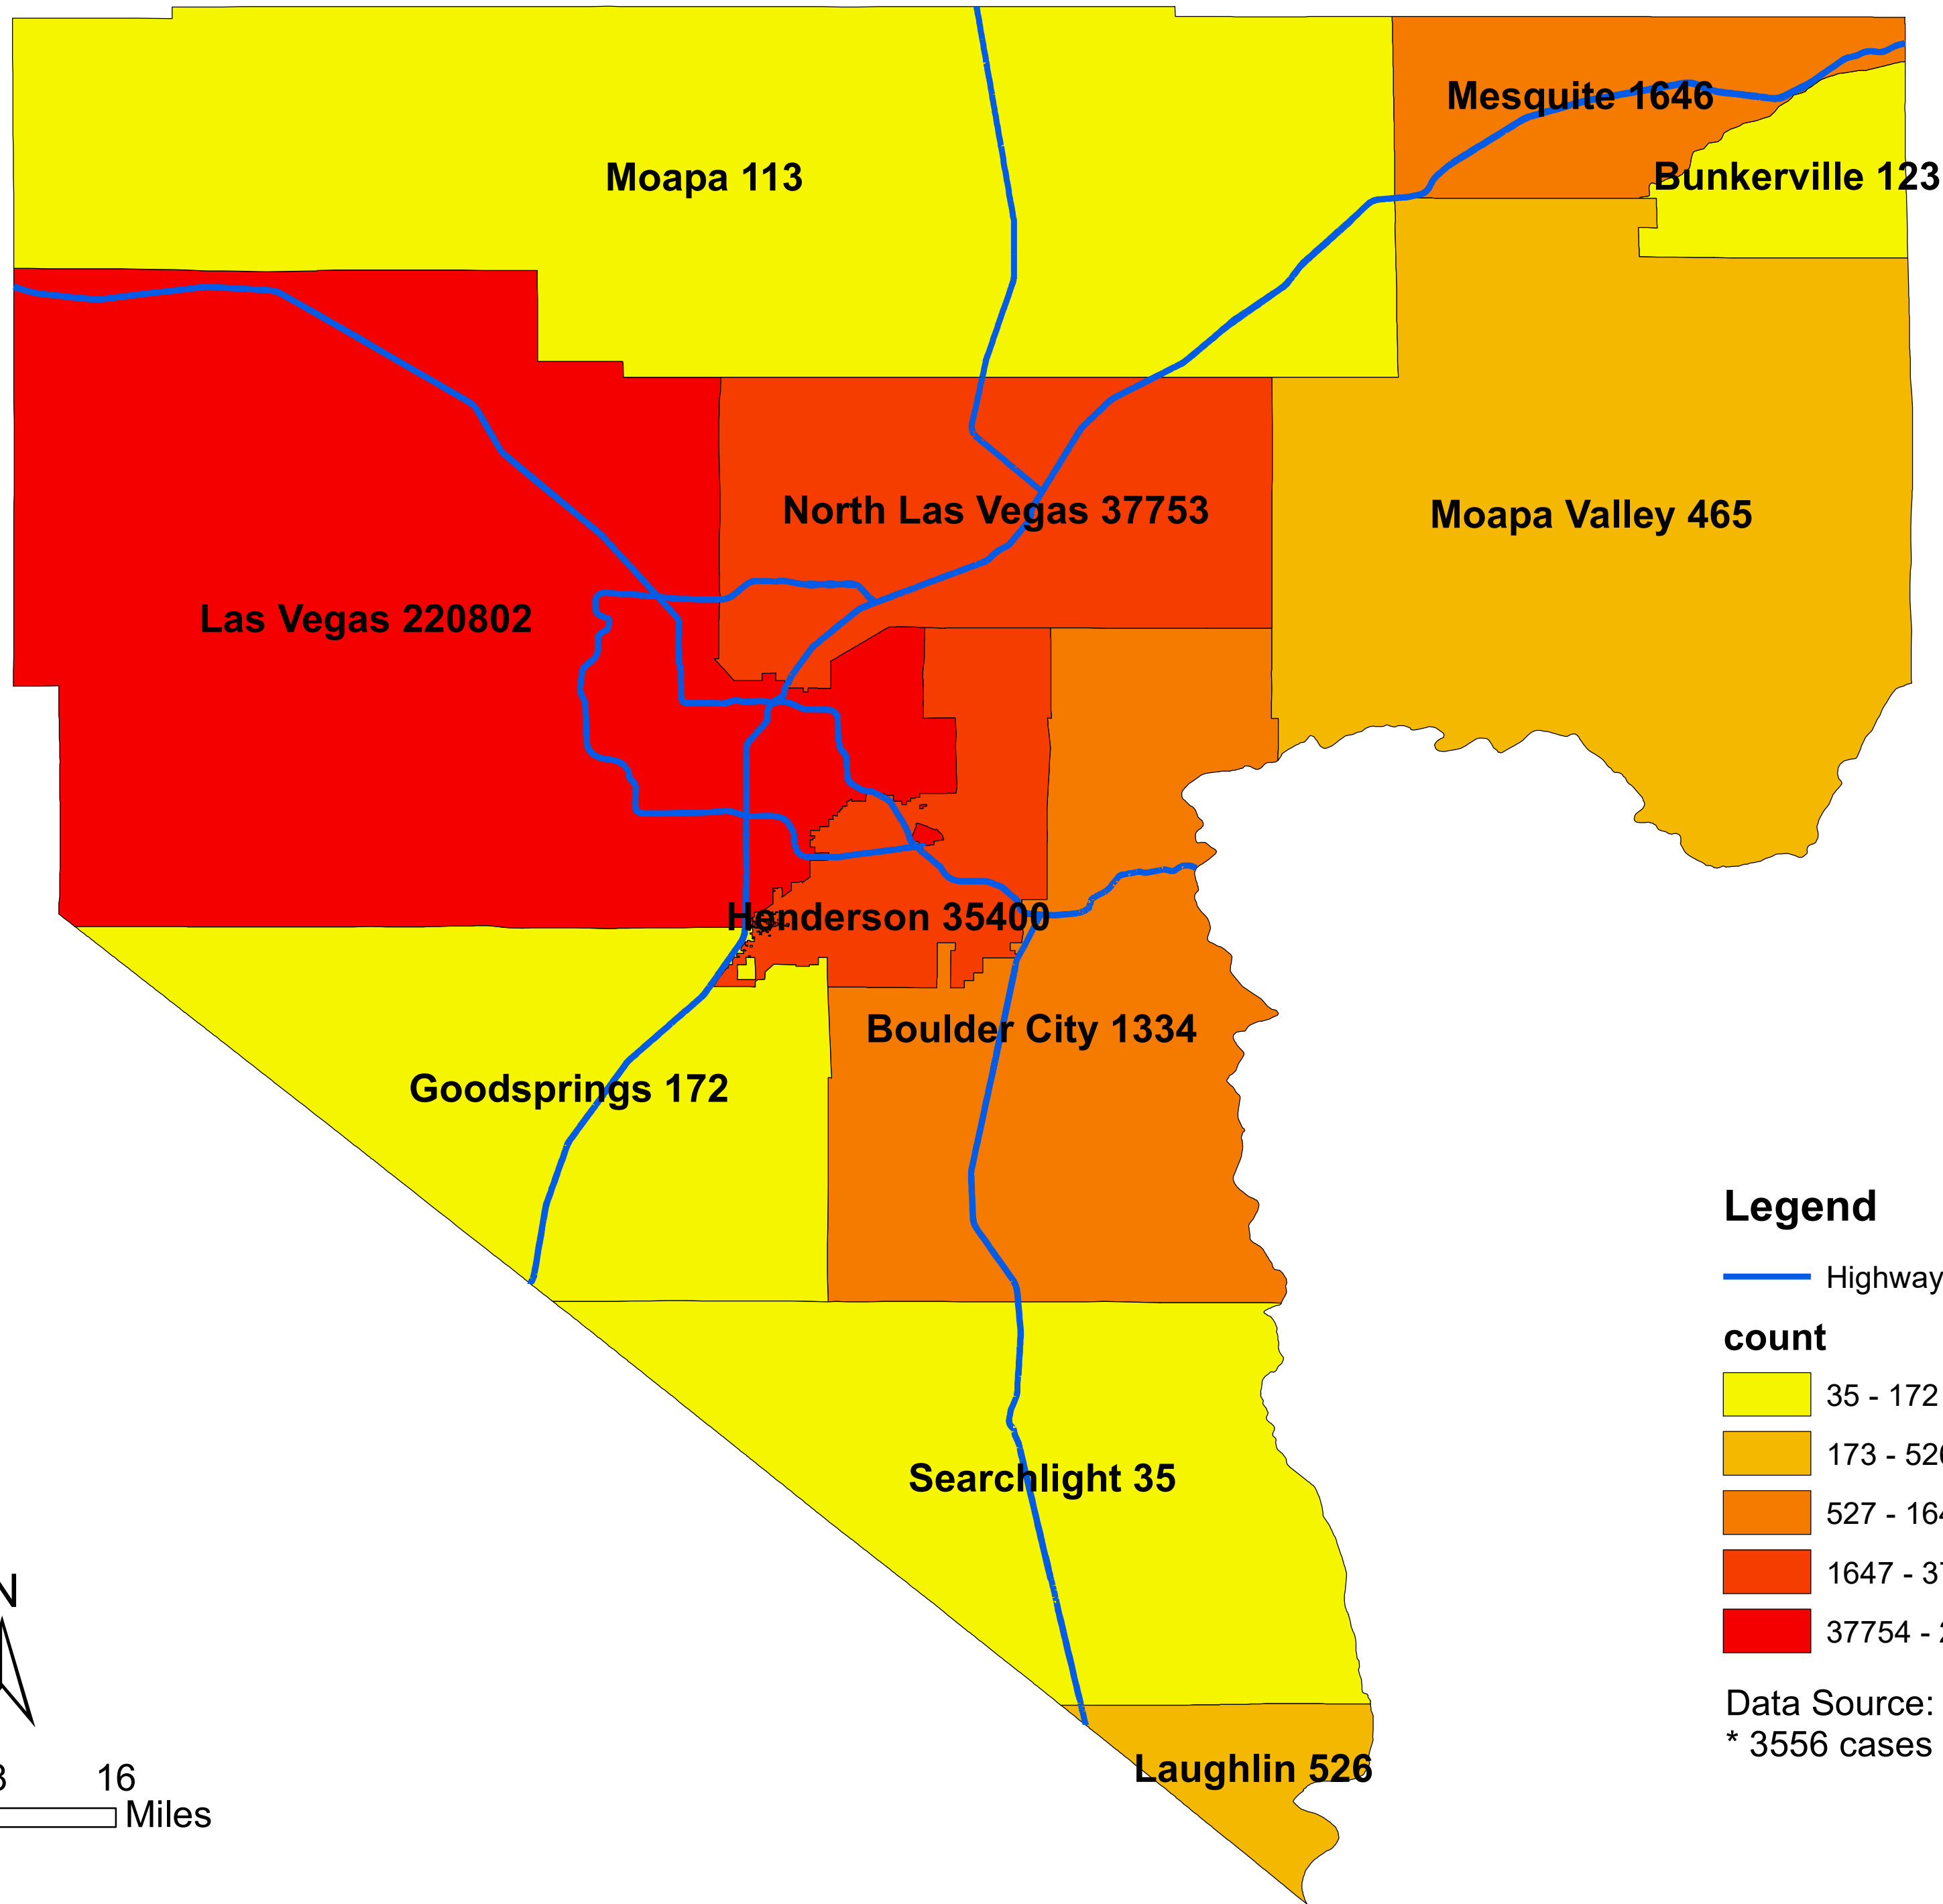

Number of COVID-19 cases by city in Clark county (08.30.2021)

Legend

— Highway

count

Data Source: SNHD

* 3556 cases without city information

0 4 8 16
Miles