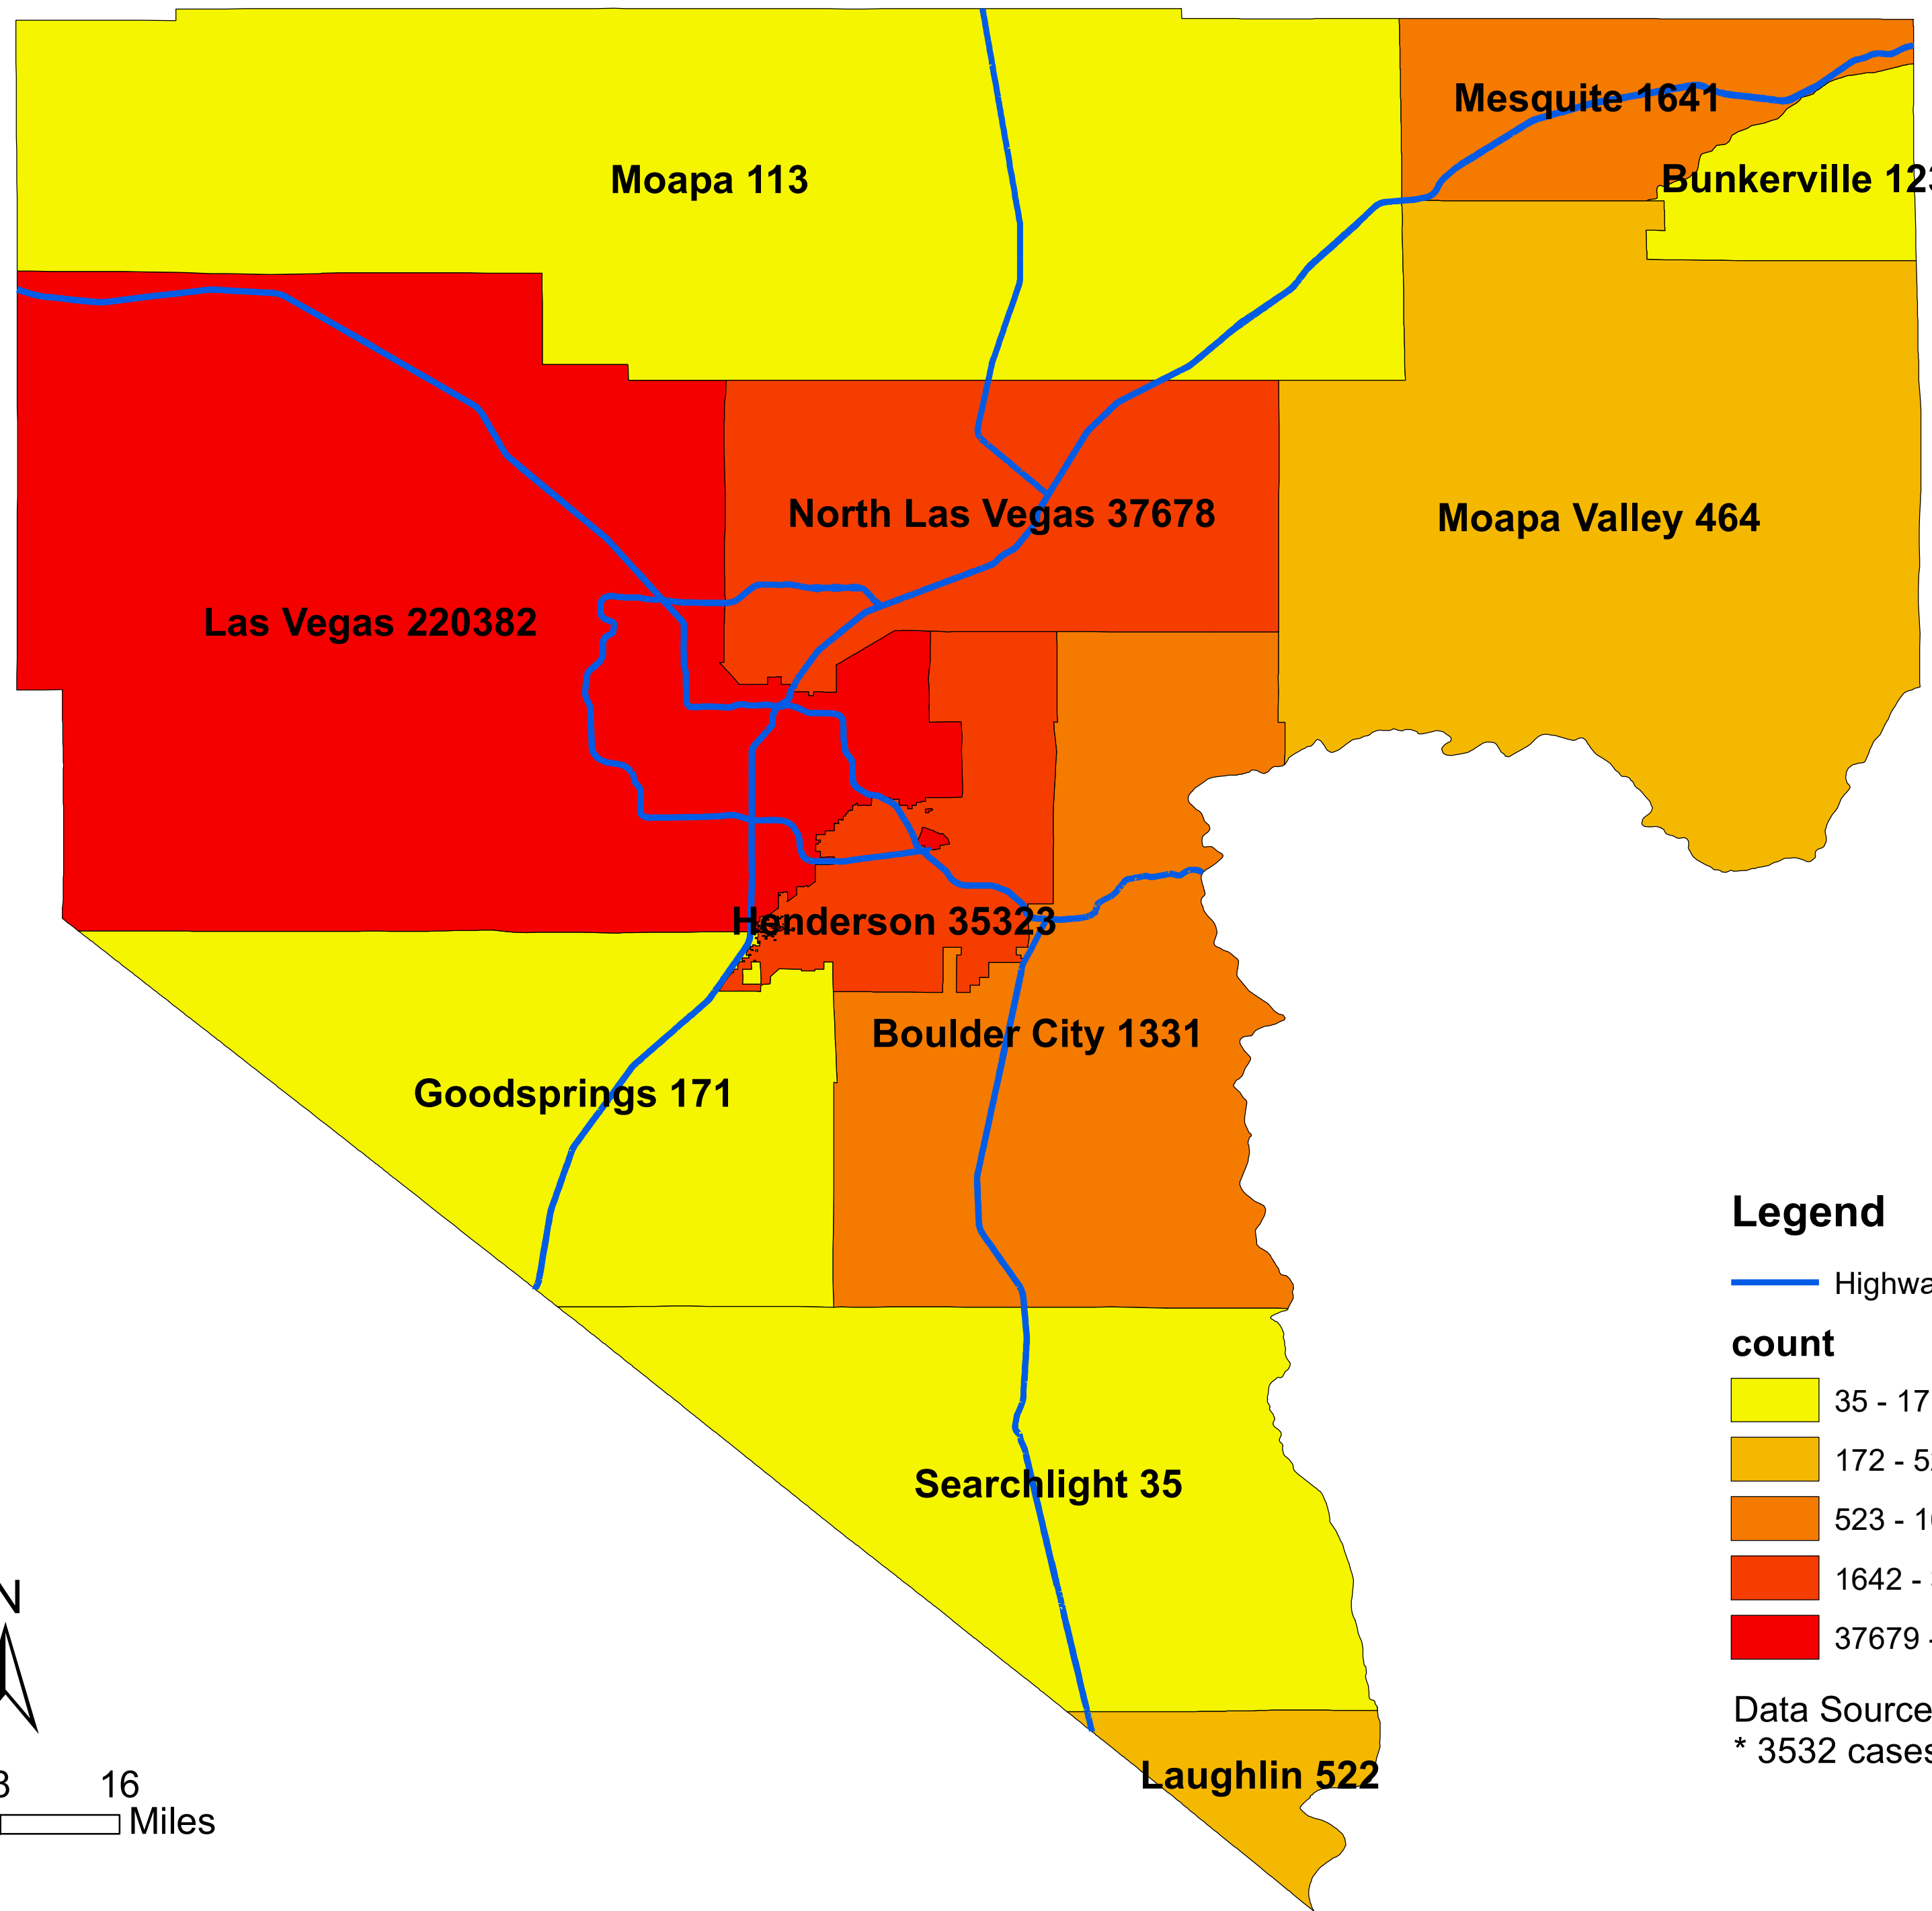

Number of COVID-19 cases by city in Clark county (08.29.2021)

Legend

— Highway

count

Data Source: SNHD

* 3532 cases without city information

0 4 8 16 Miles