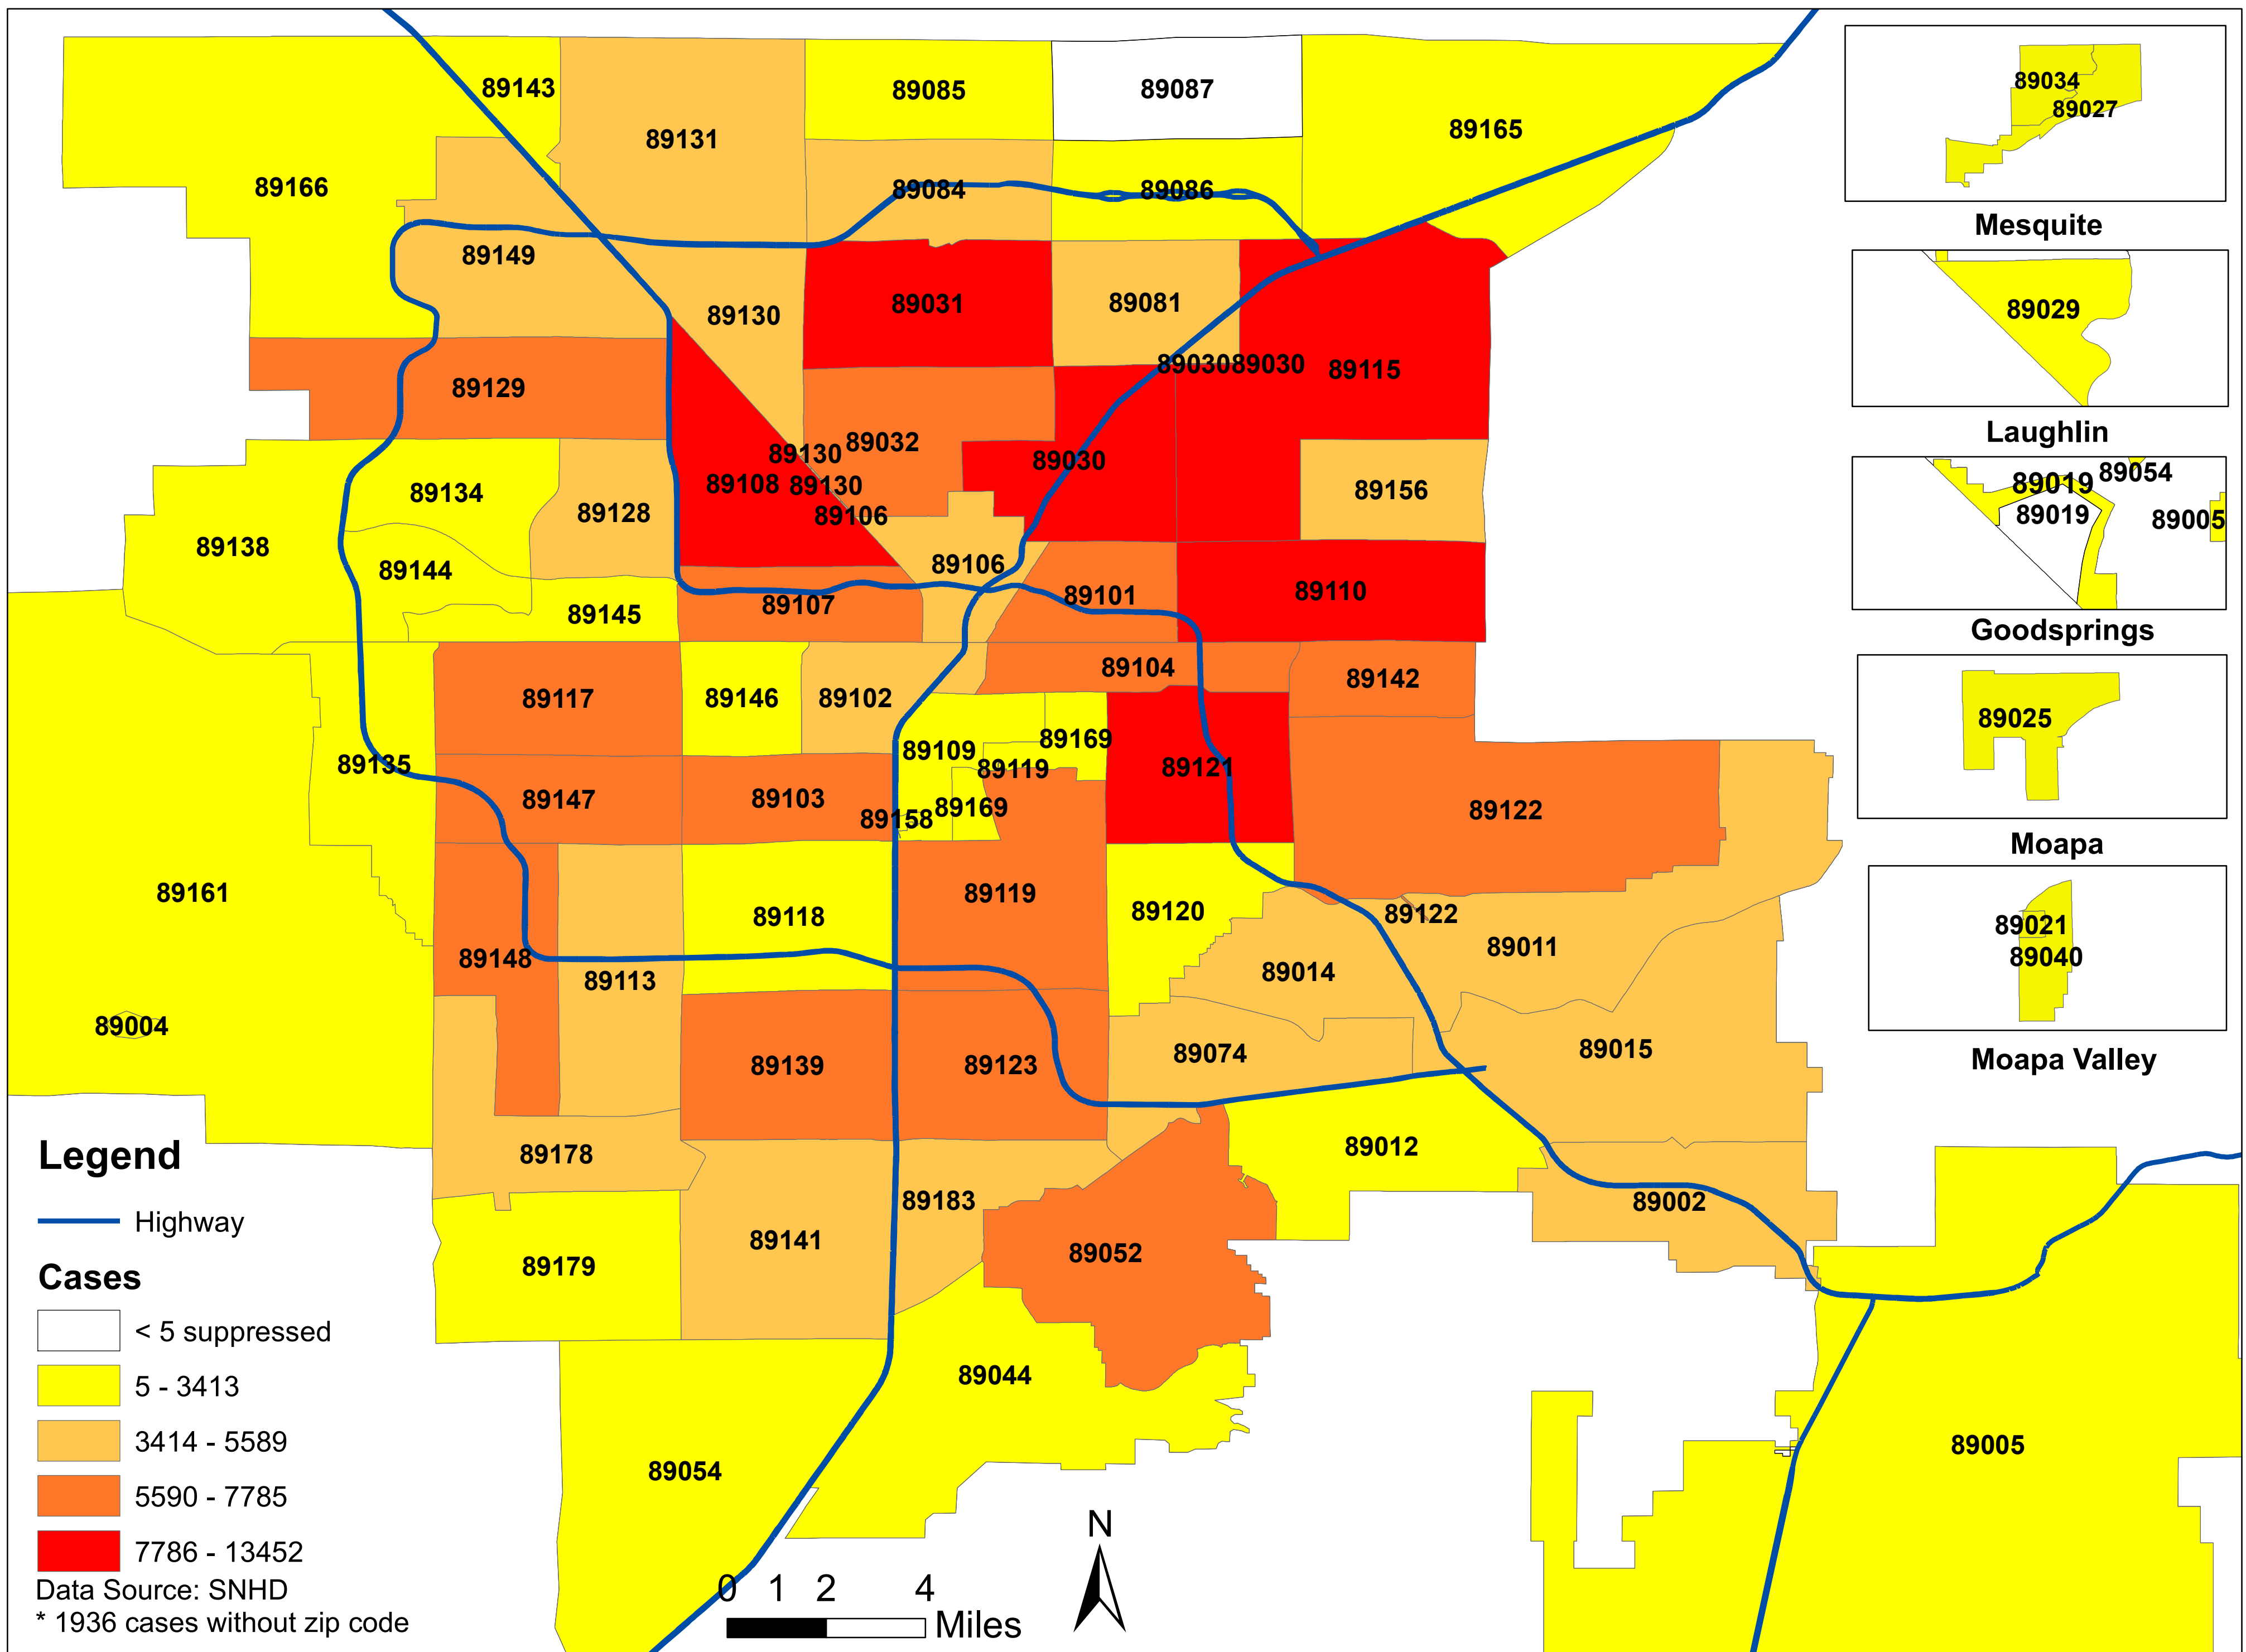

# Number of COVID-19 cases by zip code in Clark county (08.28.2021)

**Note: More than 5 cases reported from 89124**