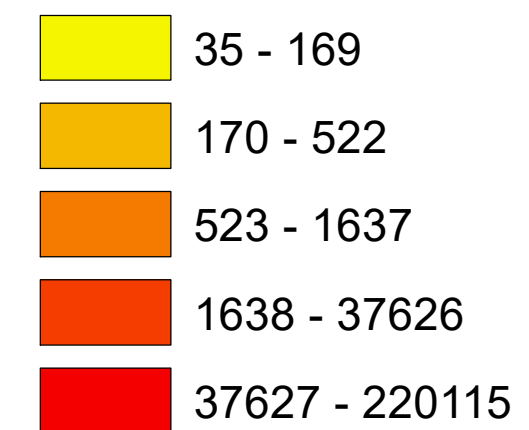

# Number of COVID-19 cases by city in Clark county (08.28.2021)

## Legend

— Highway

### count

Data Source: SNHD

\* 3526 cases without city information