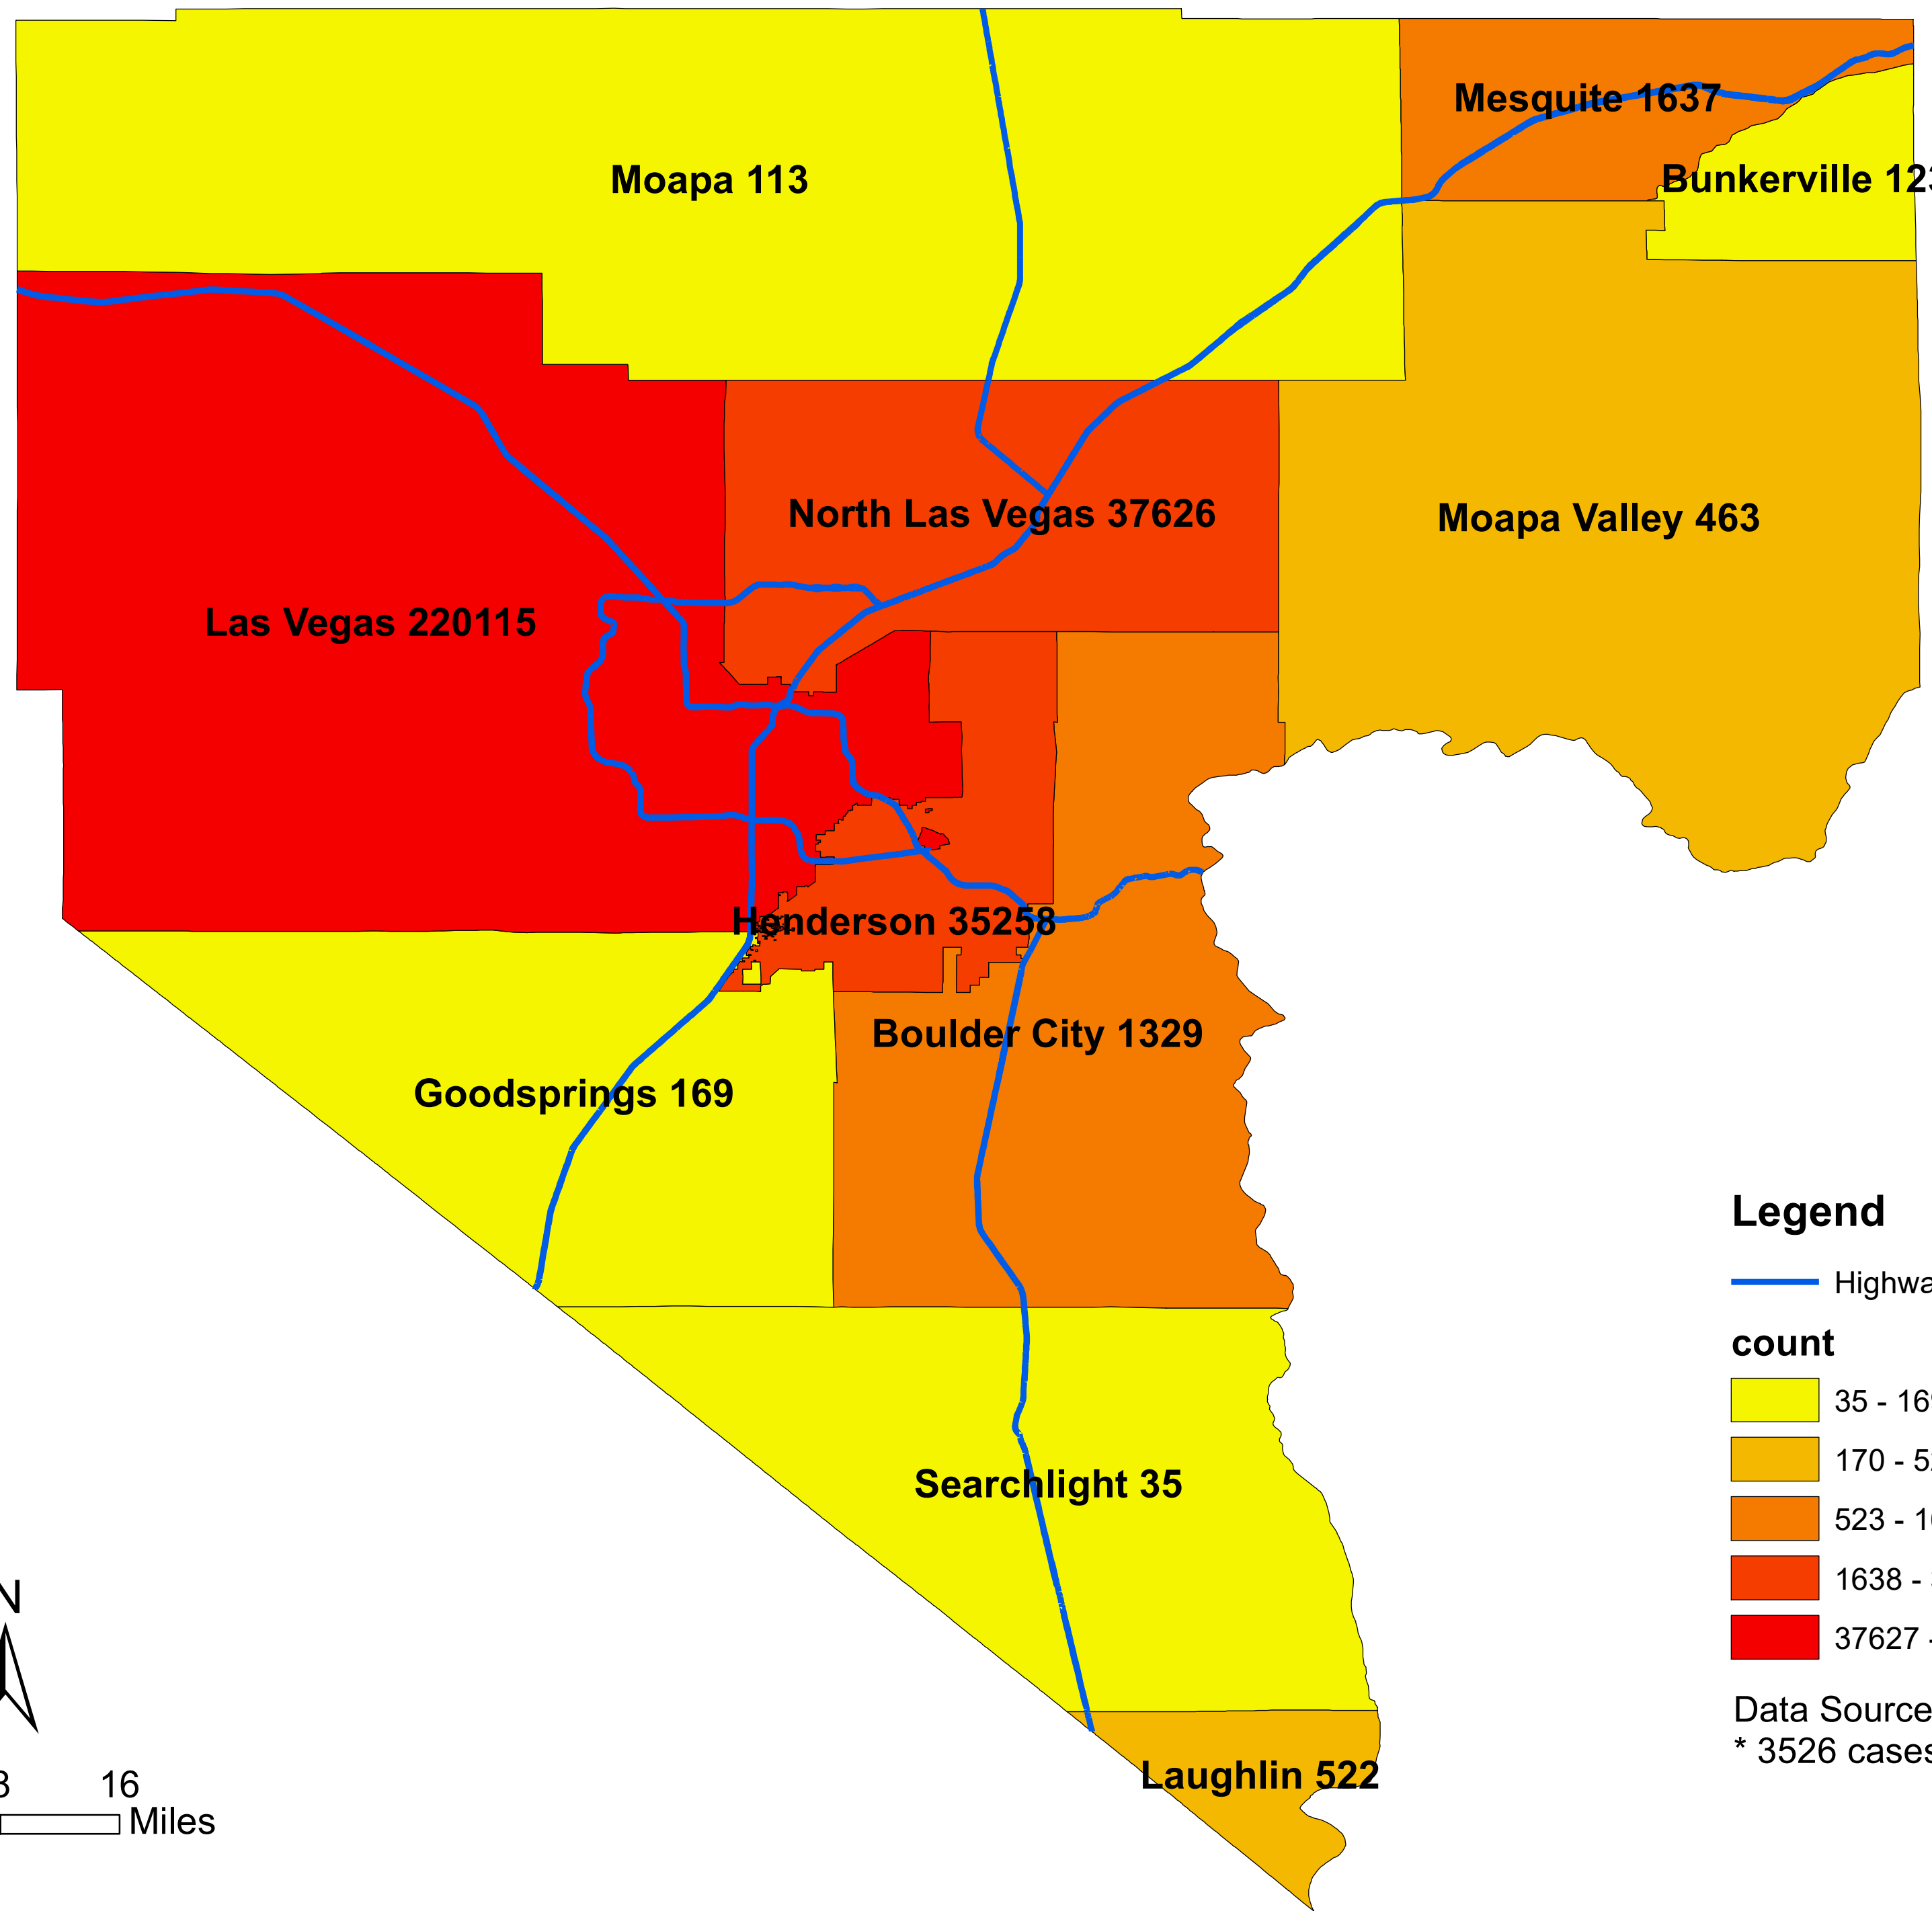

# Number of COVID-19 cases by city in Clark county (08.28.2021)

## Legend

— Highway

### count

Data Source: SNHD

\* 3526 cases without city information