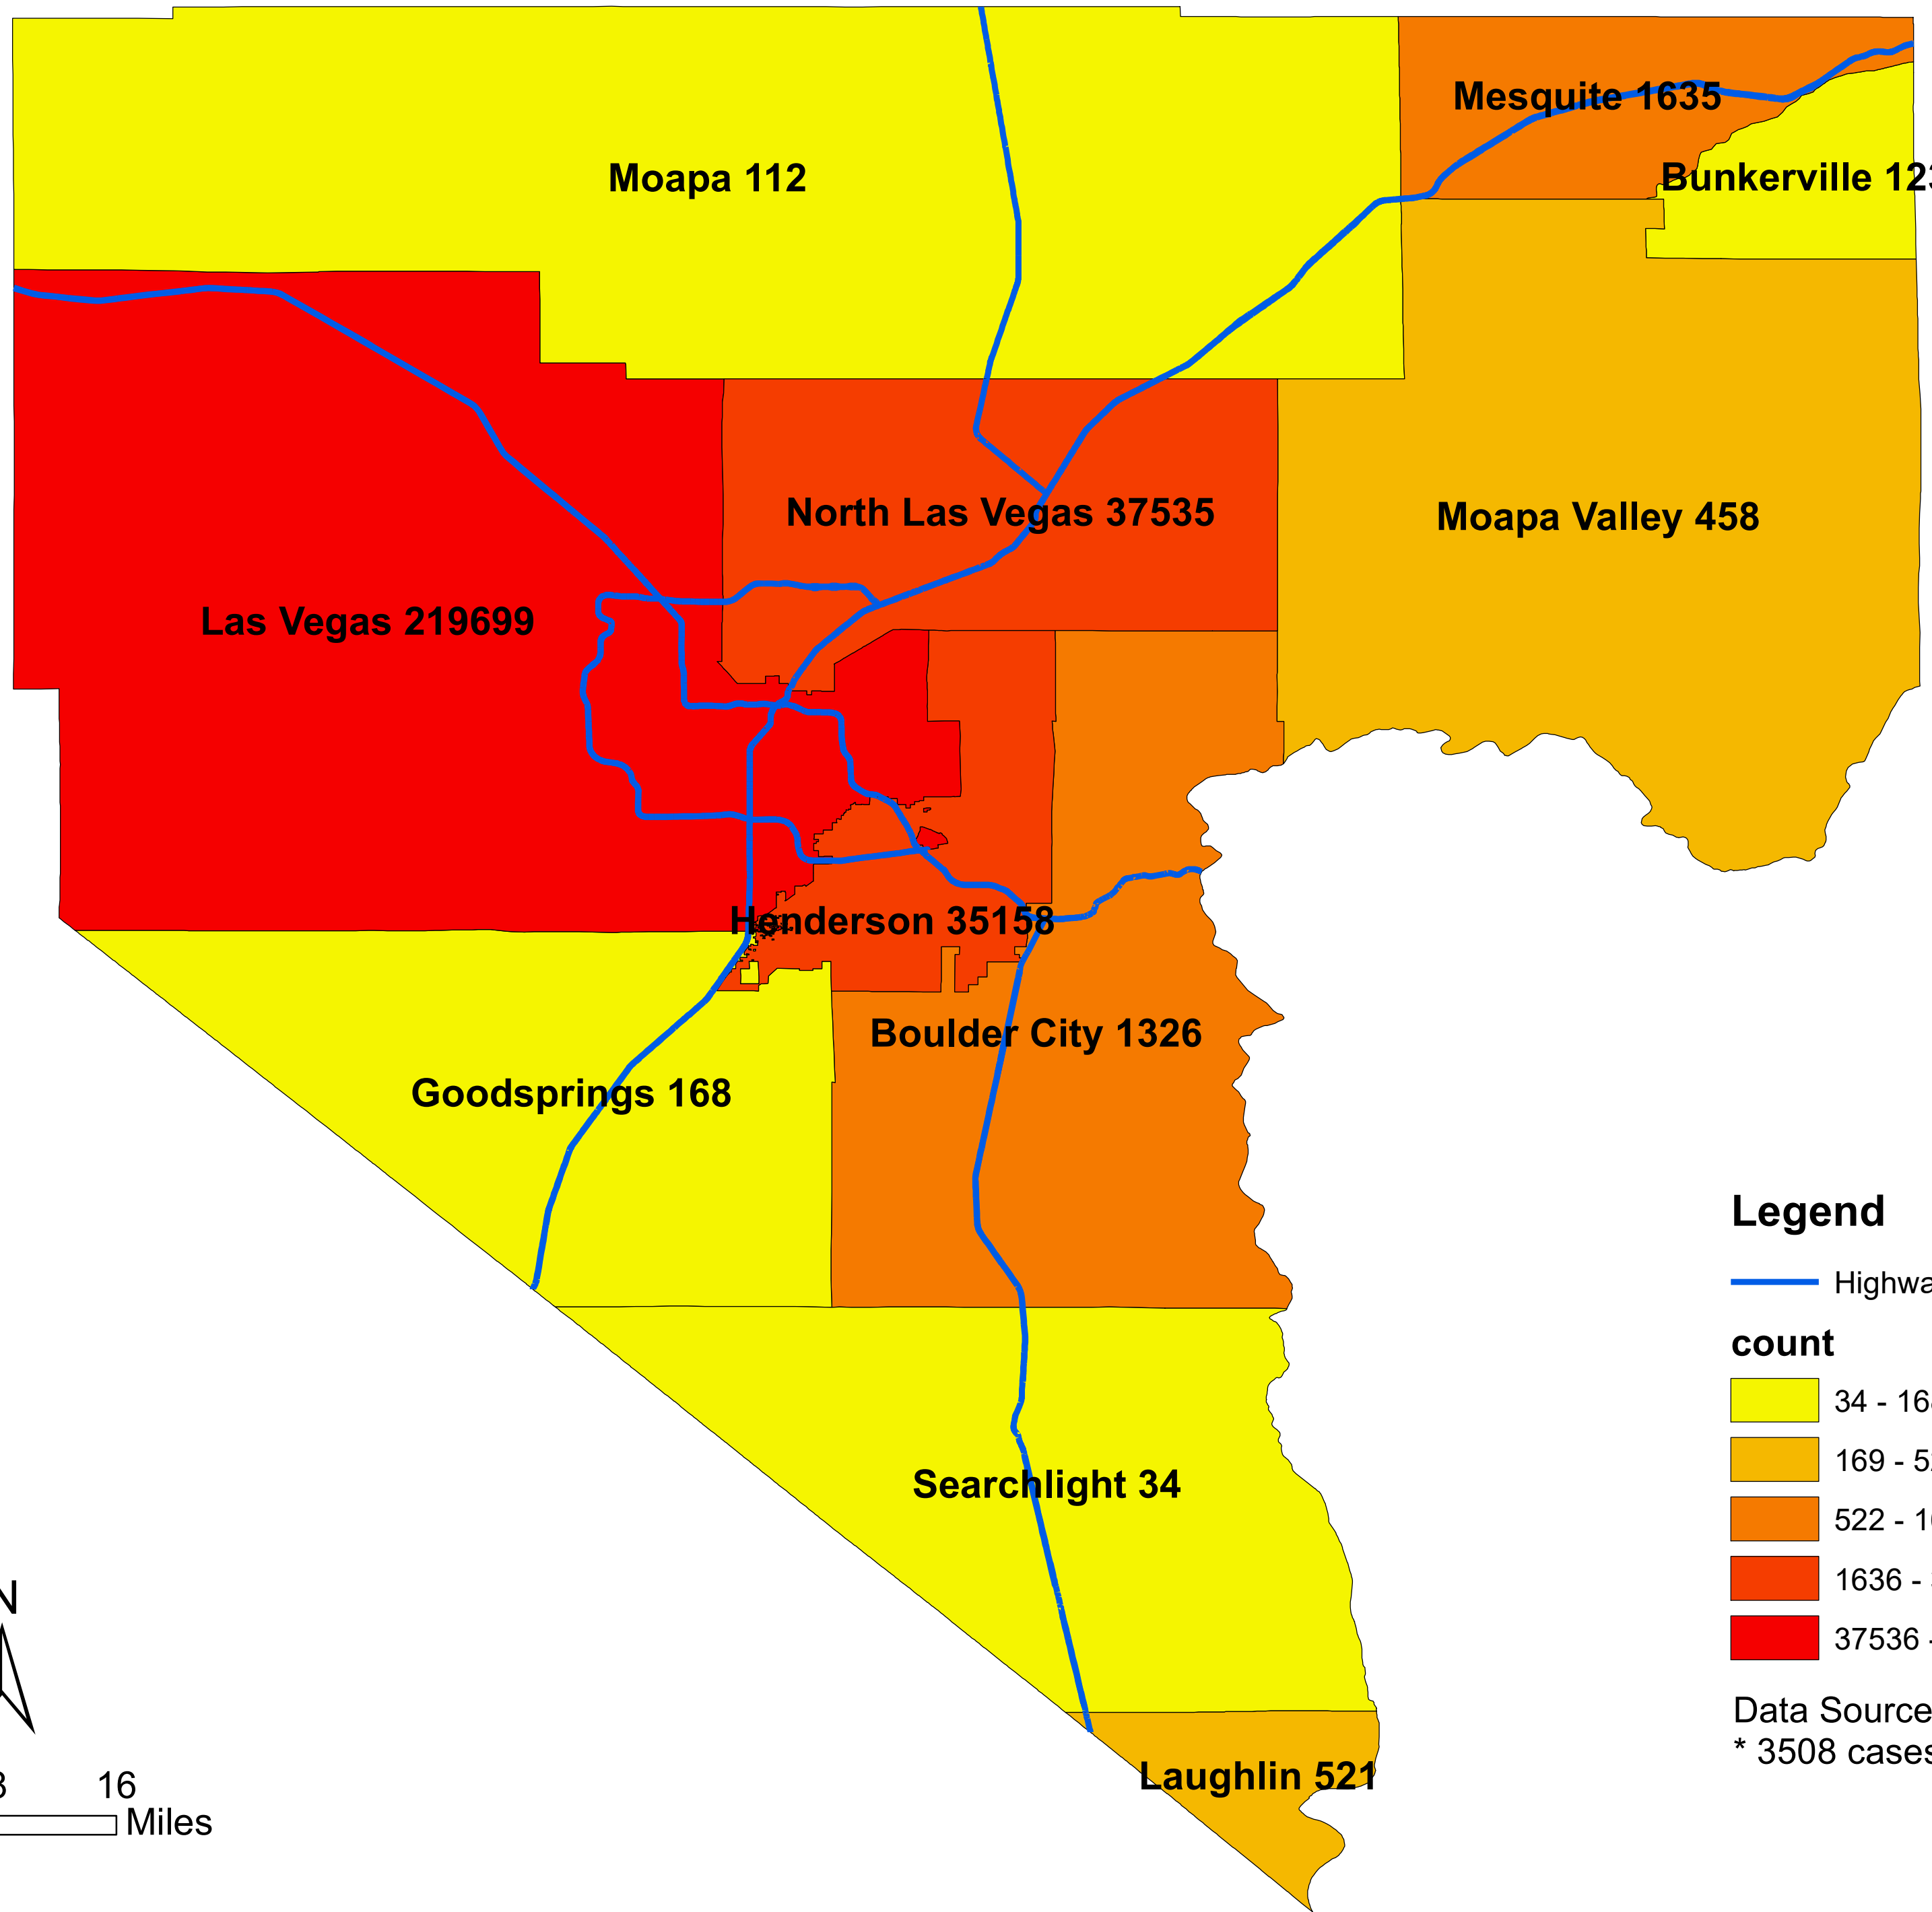

Number of COVID-19 cases by city in Clark county (08.27.2021)

Legend

— Highway

count

Data Source: SNHD

* 3508 cases without city information

0 4 8 16
Miles