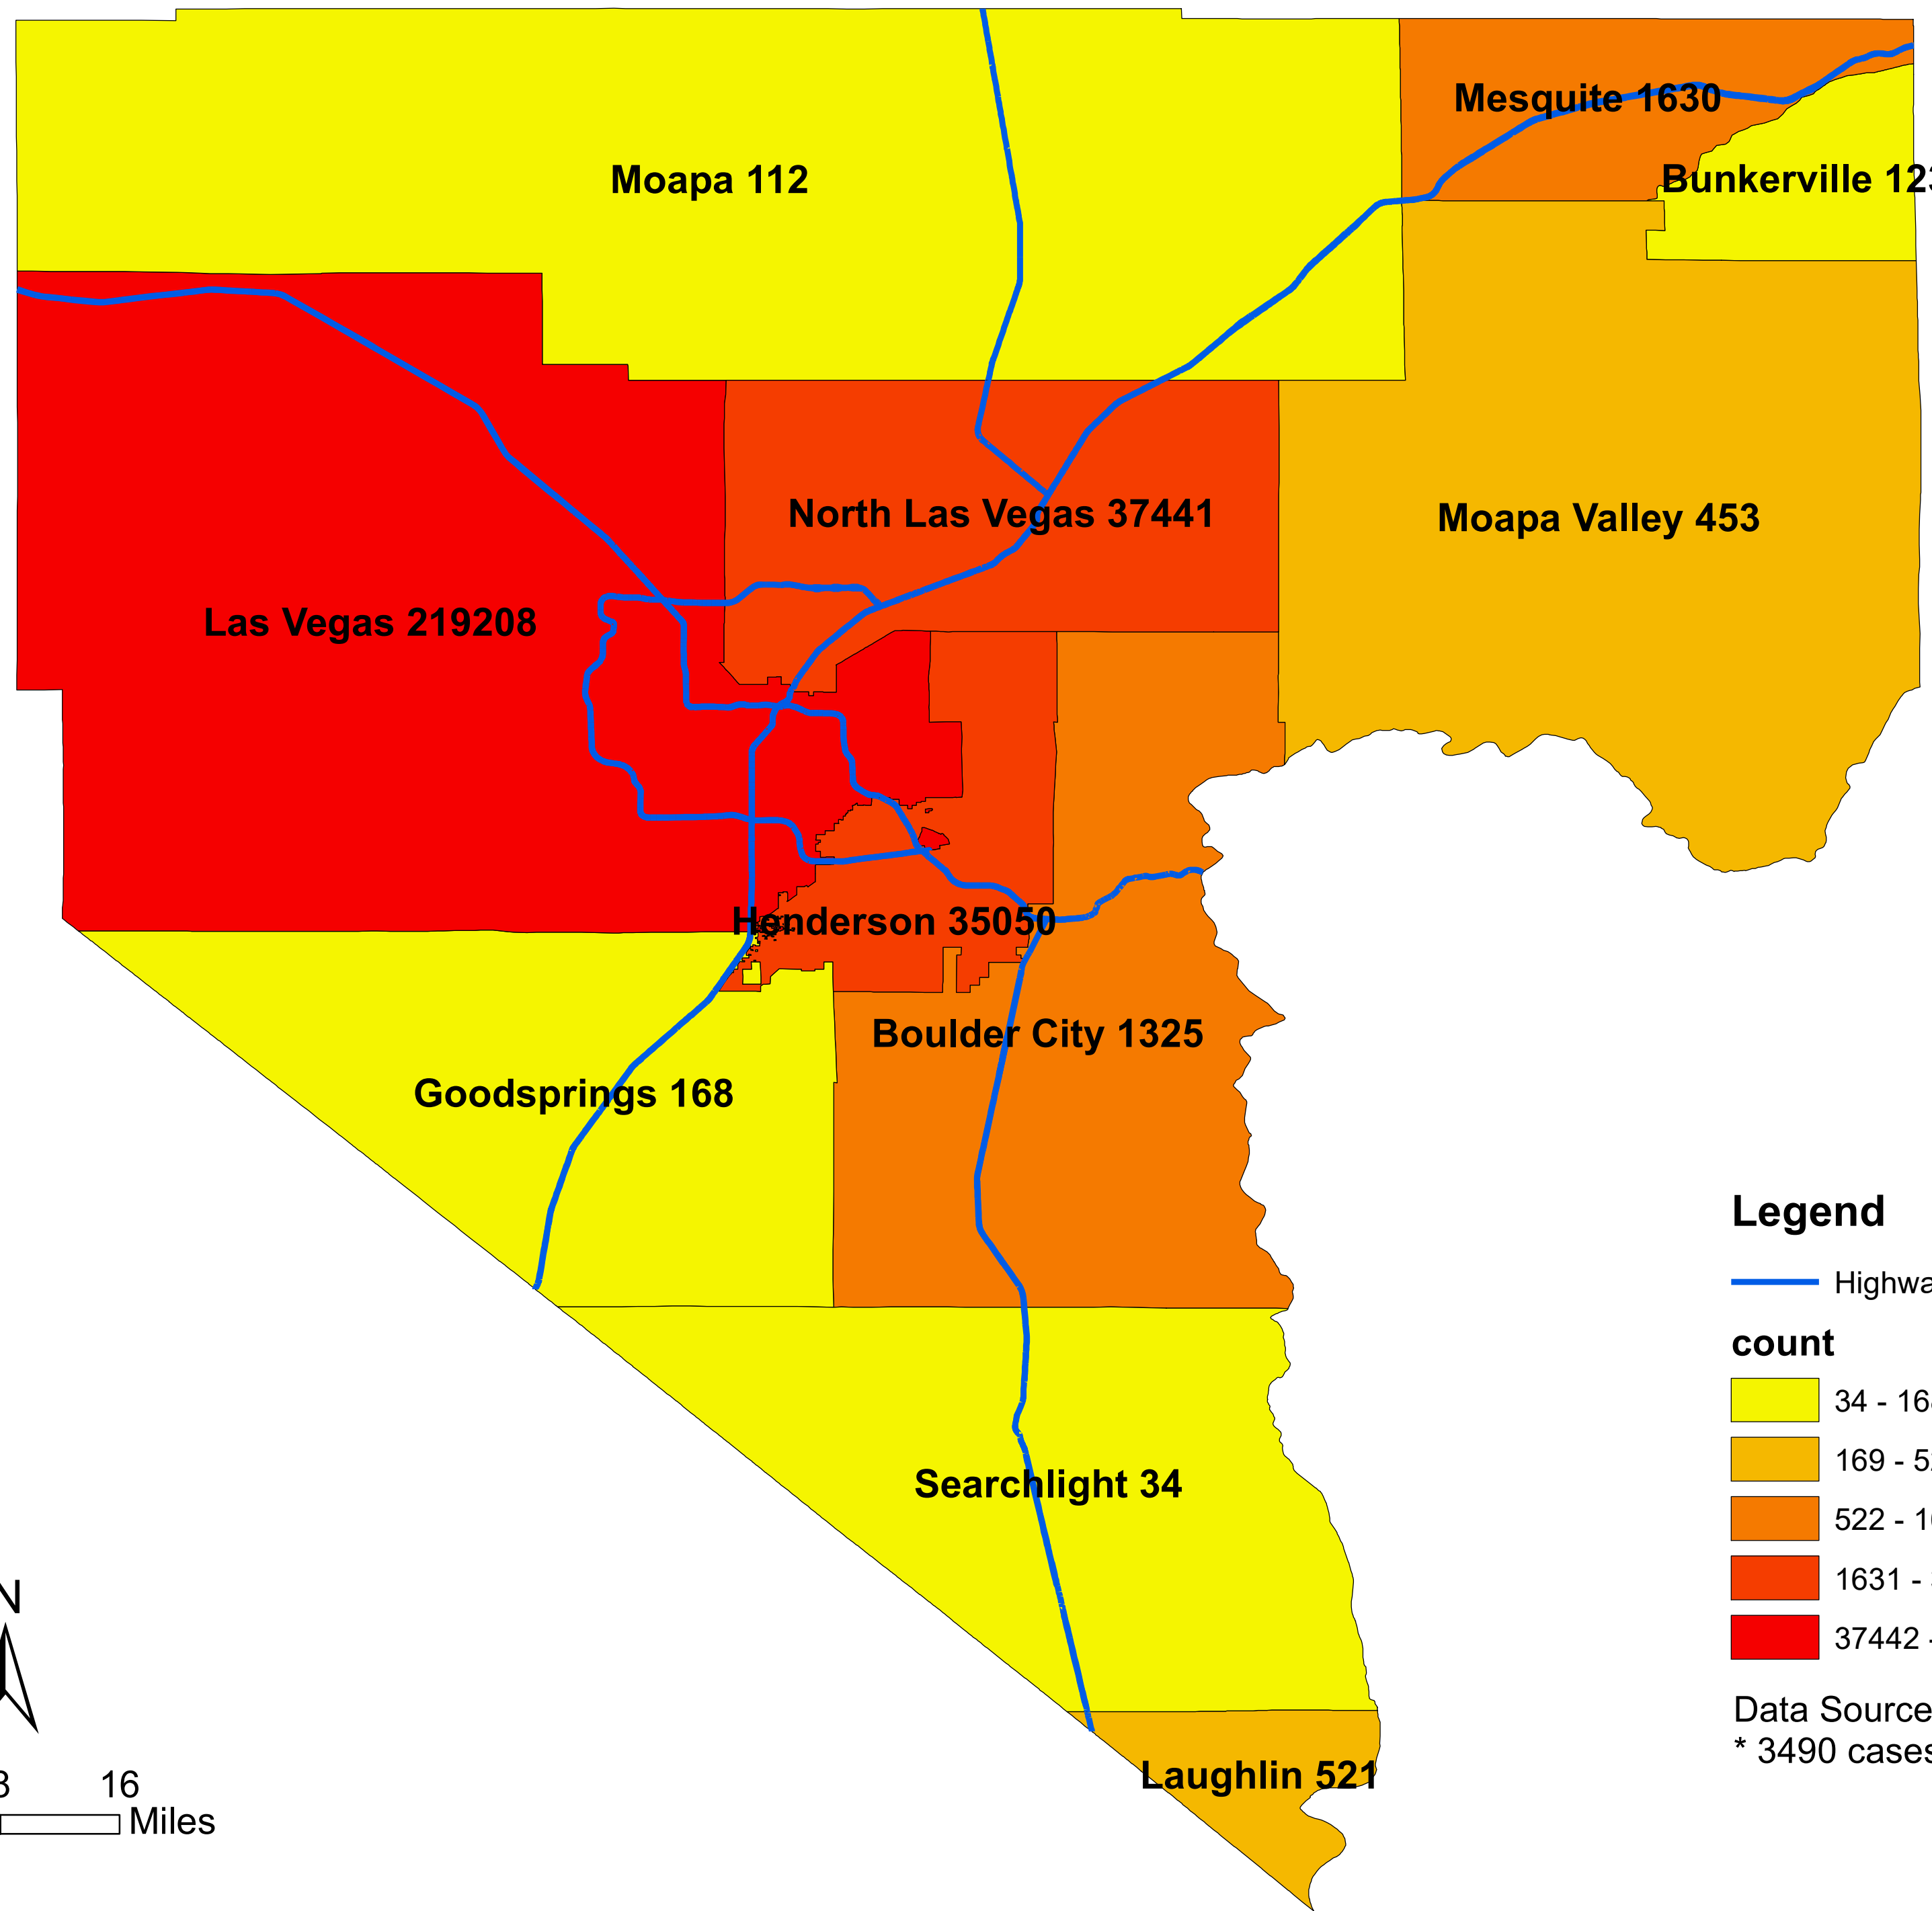

Number of COVID-19 cases by city in Clark county (08.26.2021)

Legend

— Highway

count

Data Source: SNHD

* 3490 cases without city information

0 4 8 16 Miles