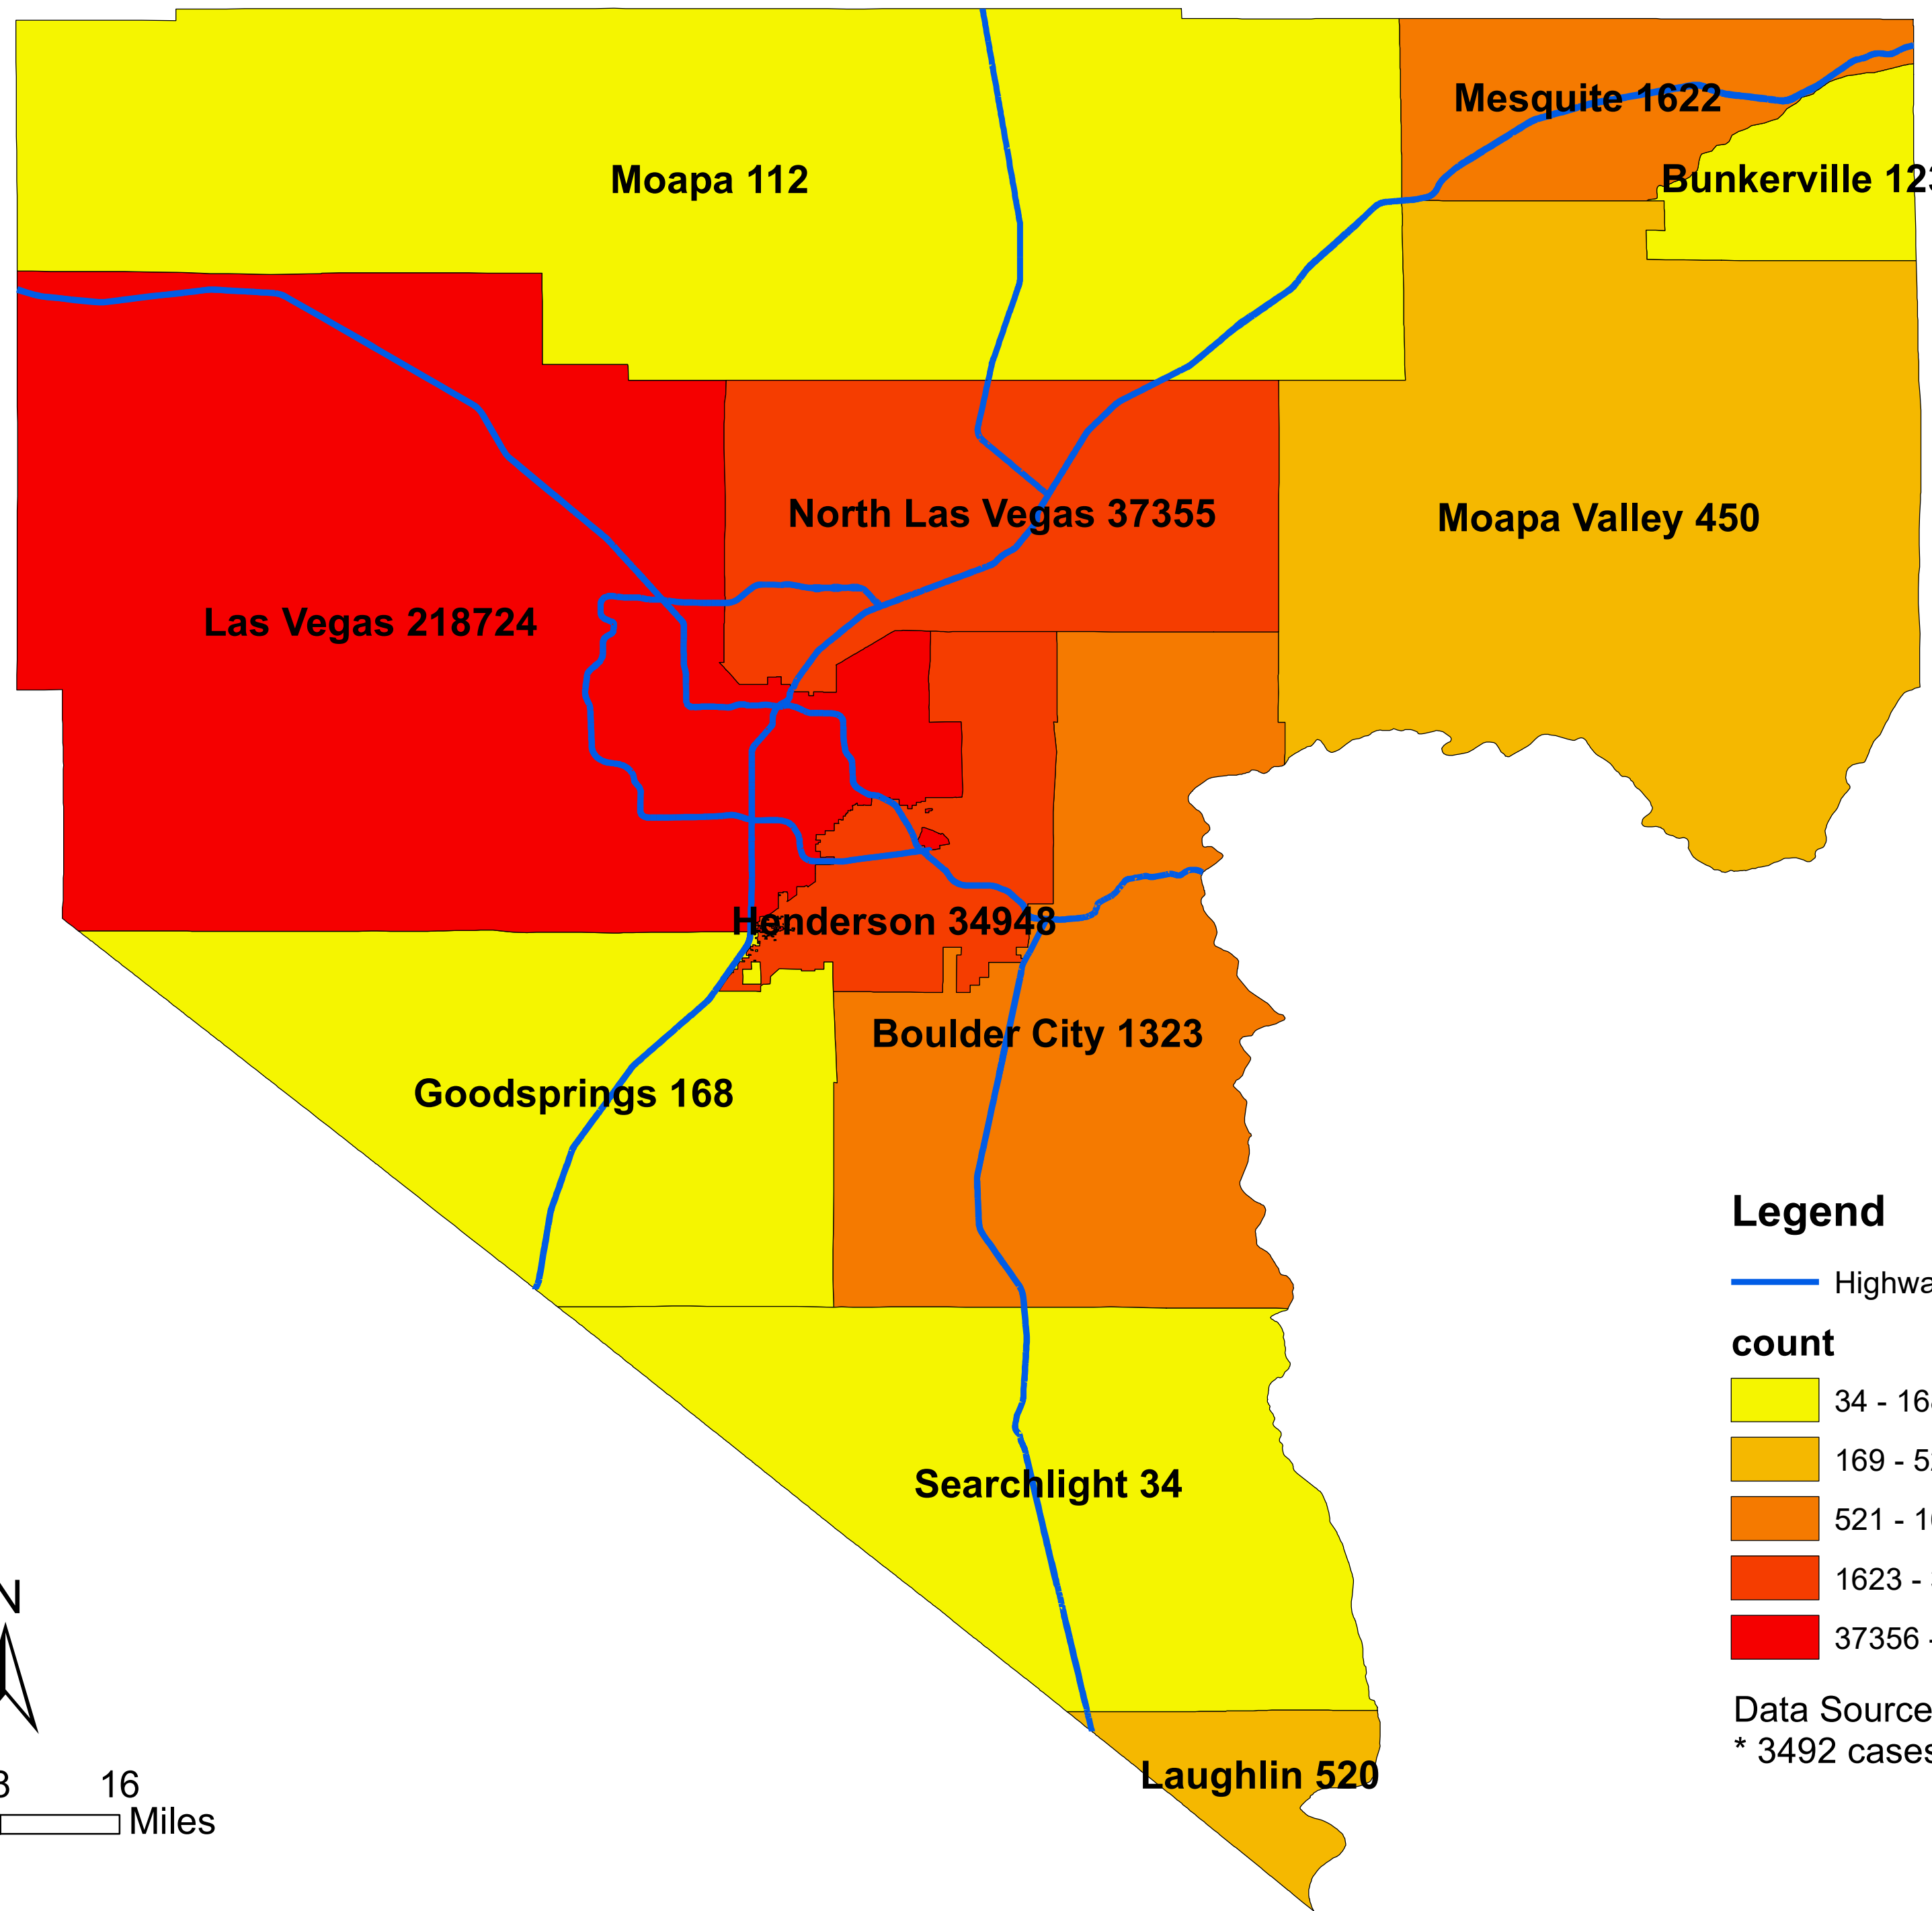

Number of COVID-19 cases by city in Clark county (08.25.2021)

Legend

— Highway

count

- 34 - 168
- 169 - 520
- 521 - 1622
- 1623 - 37355
- 37356 - 218724

Data Source: SNHD

* 3492 cases without city information

0 4 8 16 Miles