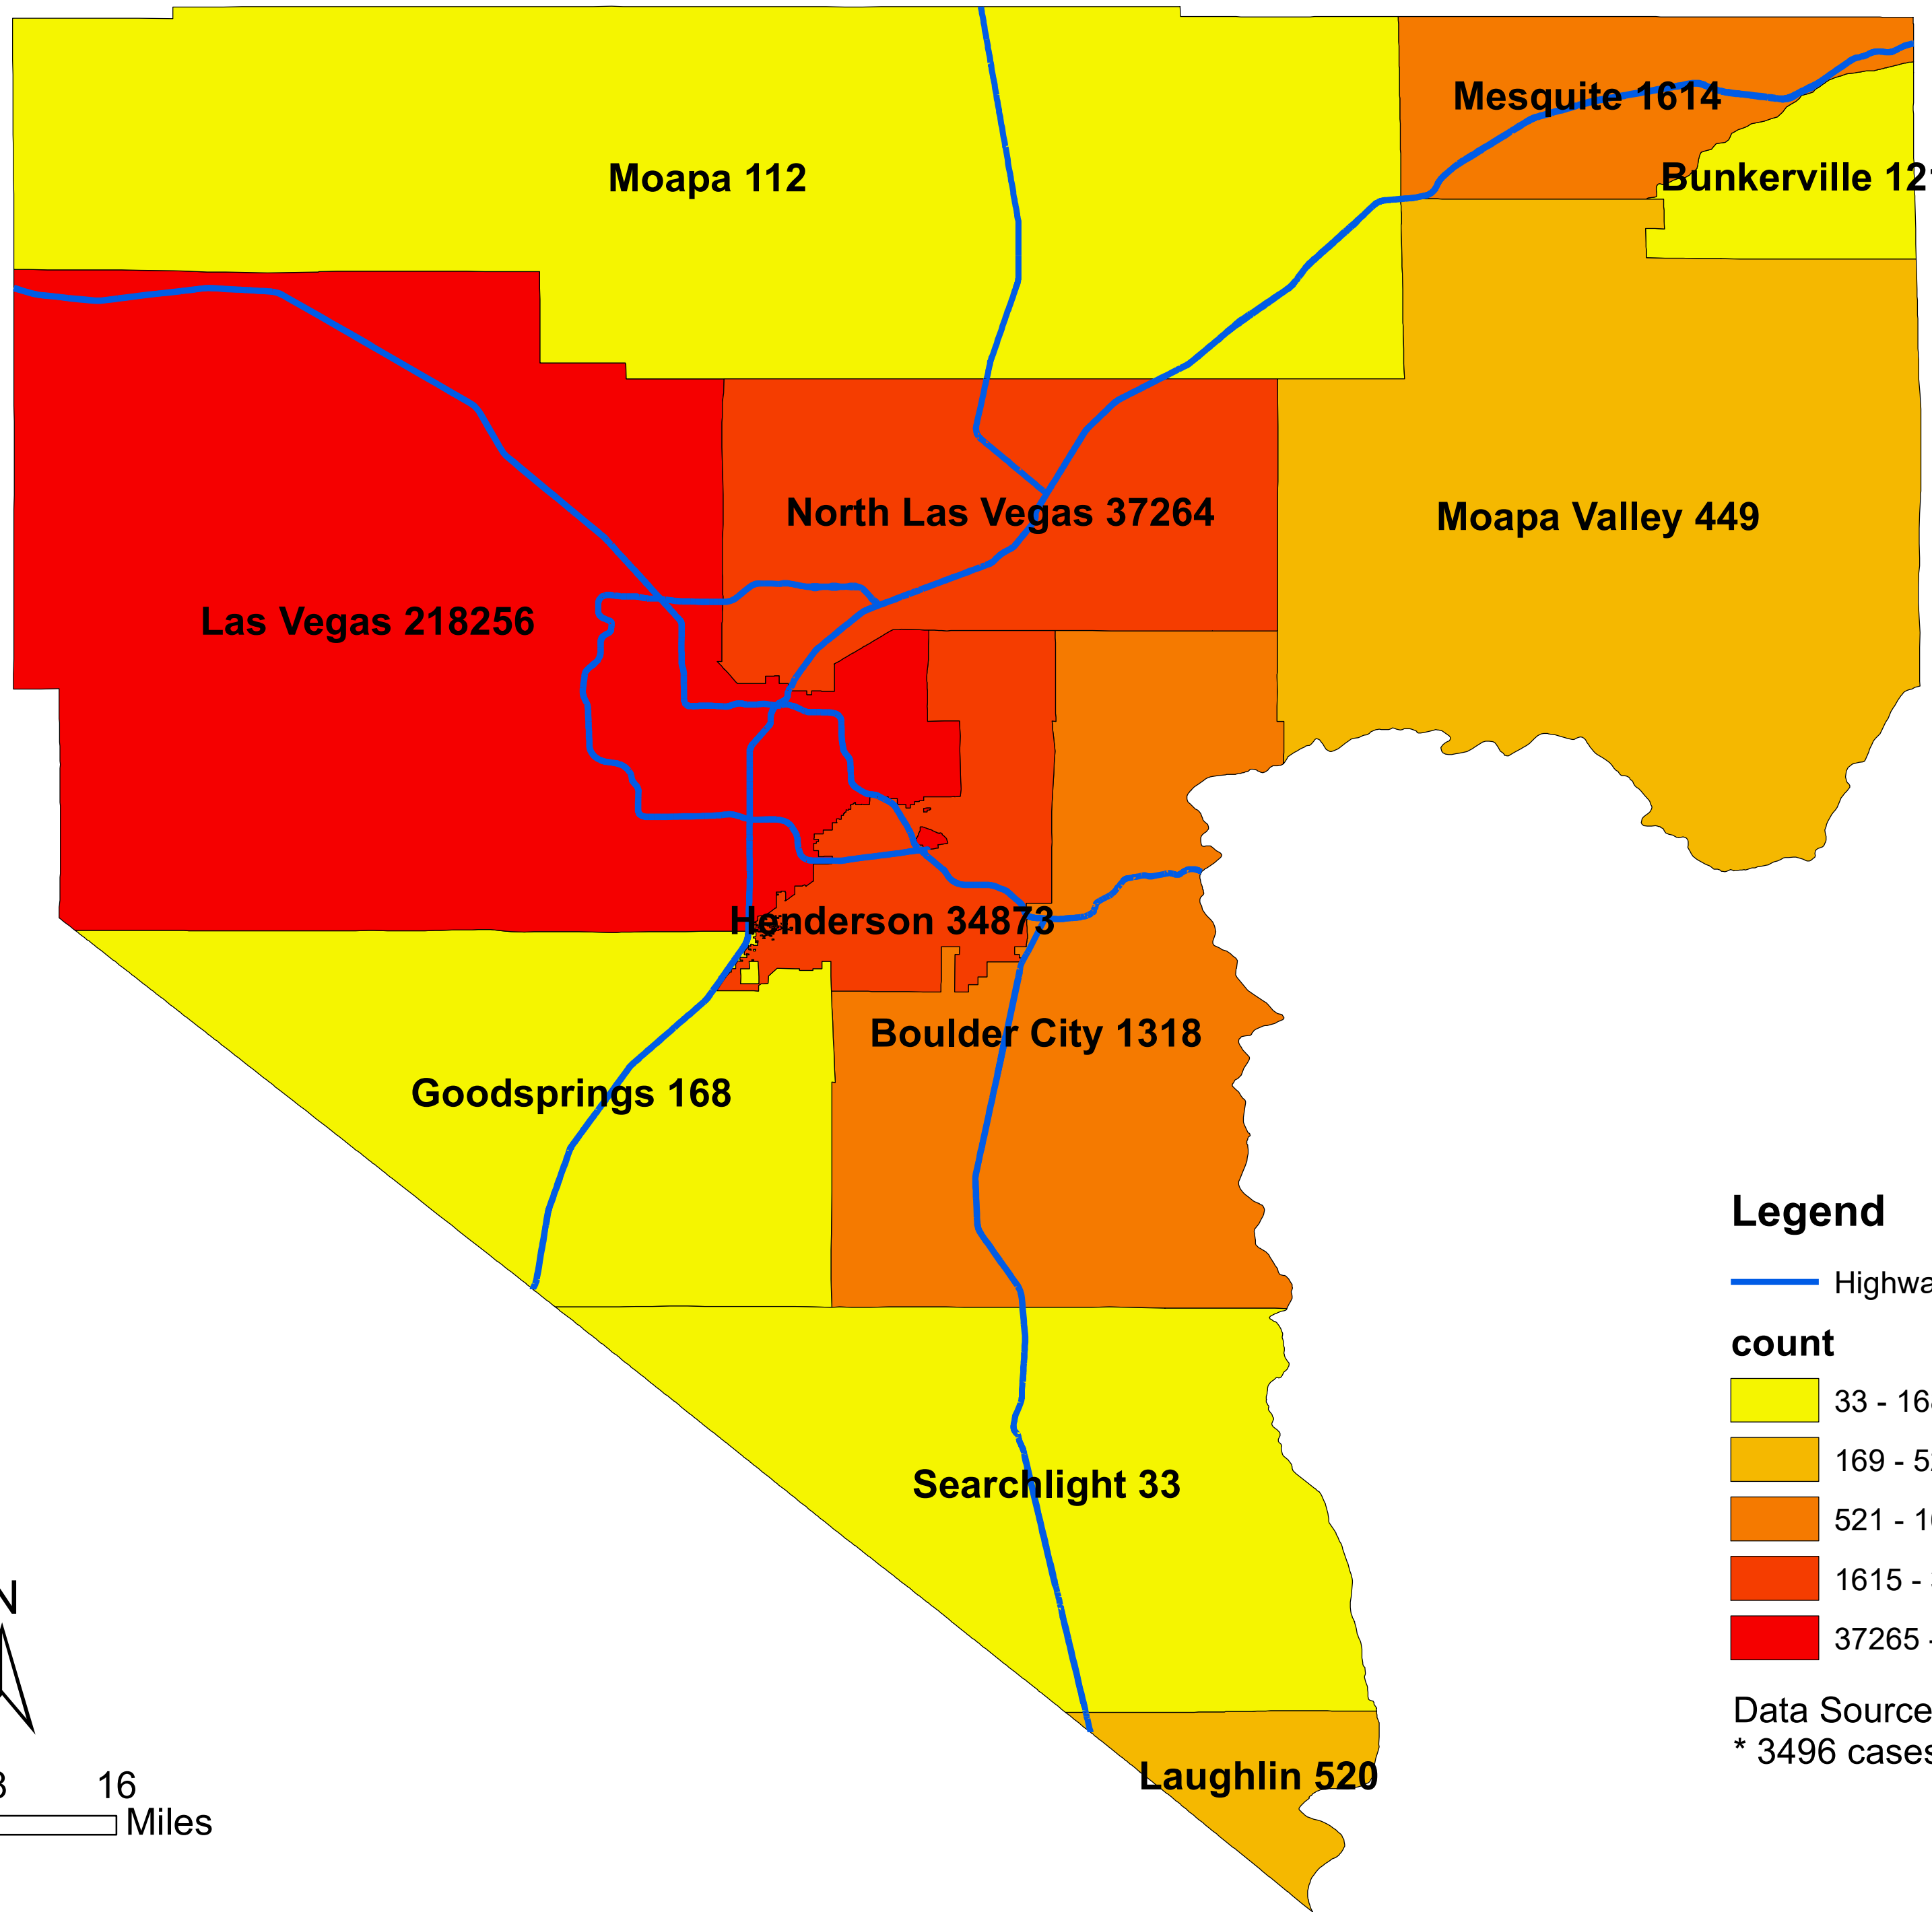

Number of COVID-19 cases by city in Clark county (08.24.2021)

Legend

— Highway

count

Data Source: SNHD

* 3496 cases without city information

0 4 8 16 Miles