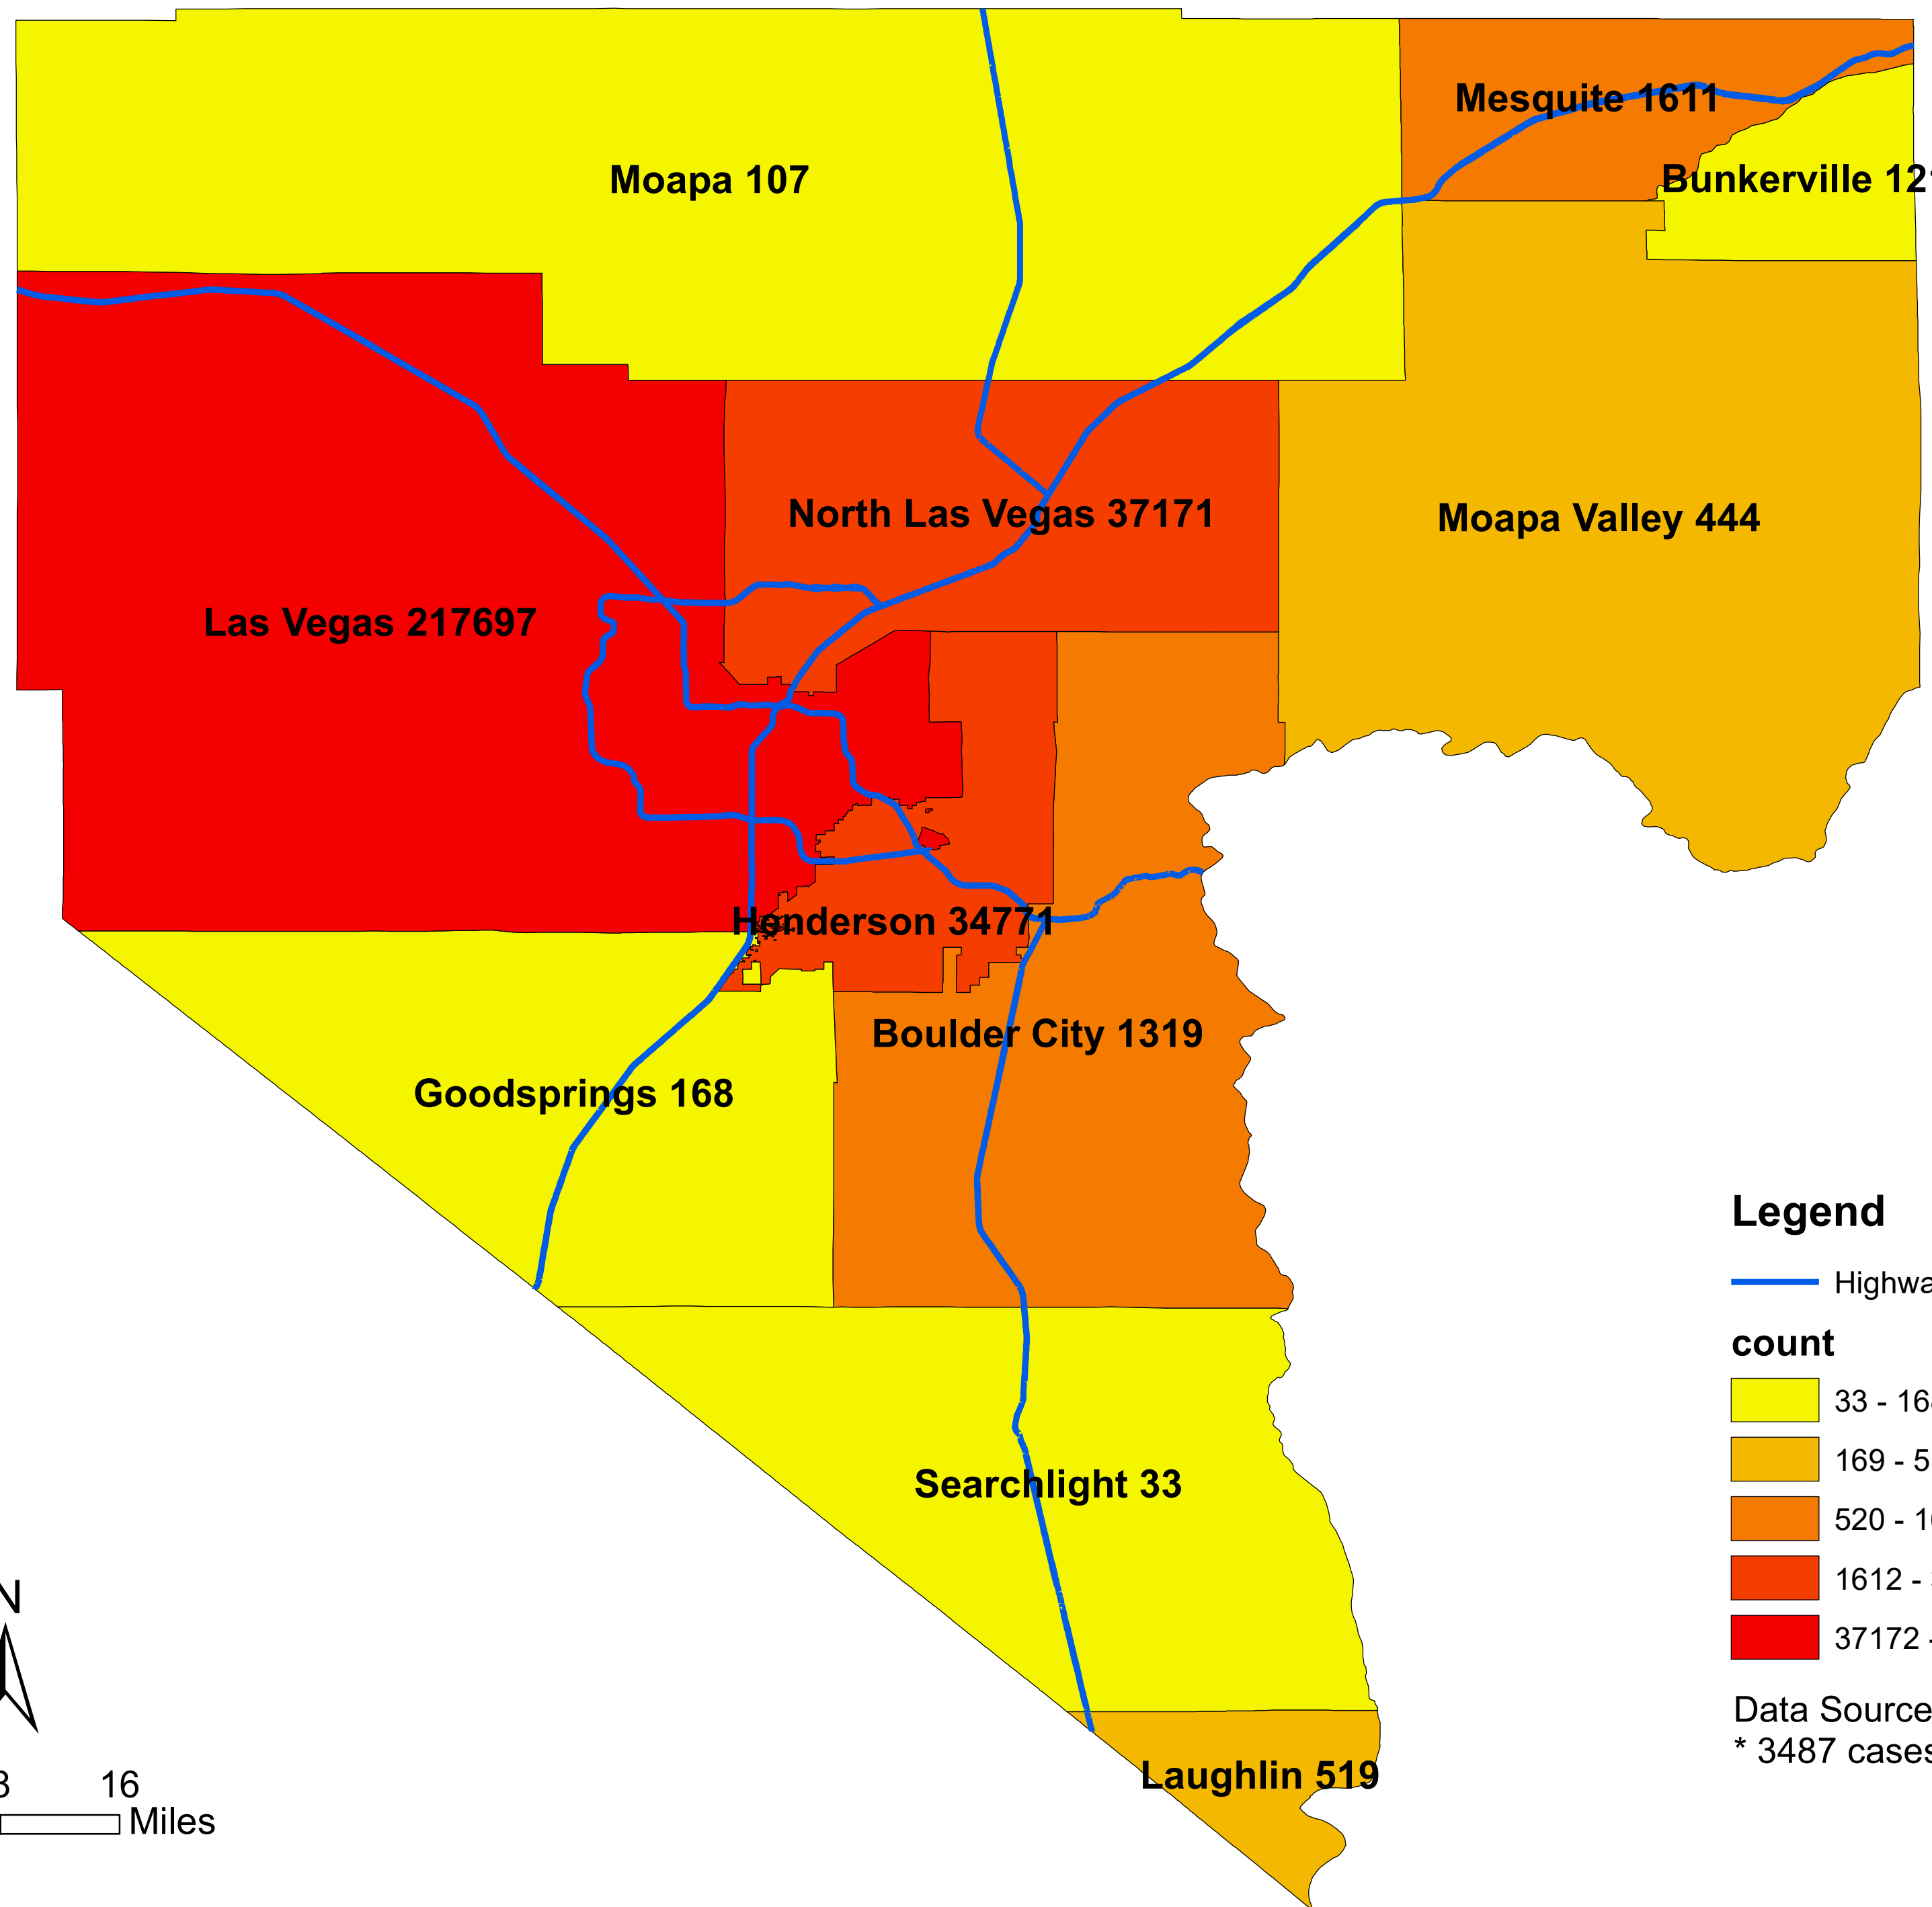

Number of COVID-19 cases by city in Clark county (08.23.2021)

Legend

— Highway

count

- 33 - 168
- 169 - 519
- 520 - 1611
- 1612 - 37171
- 37172 - 217697

Data Source: SNHD

* 3487 cases without city information

0 4 8 16 Miles