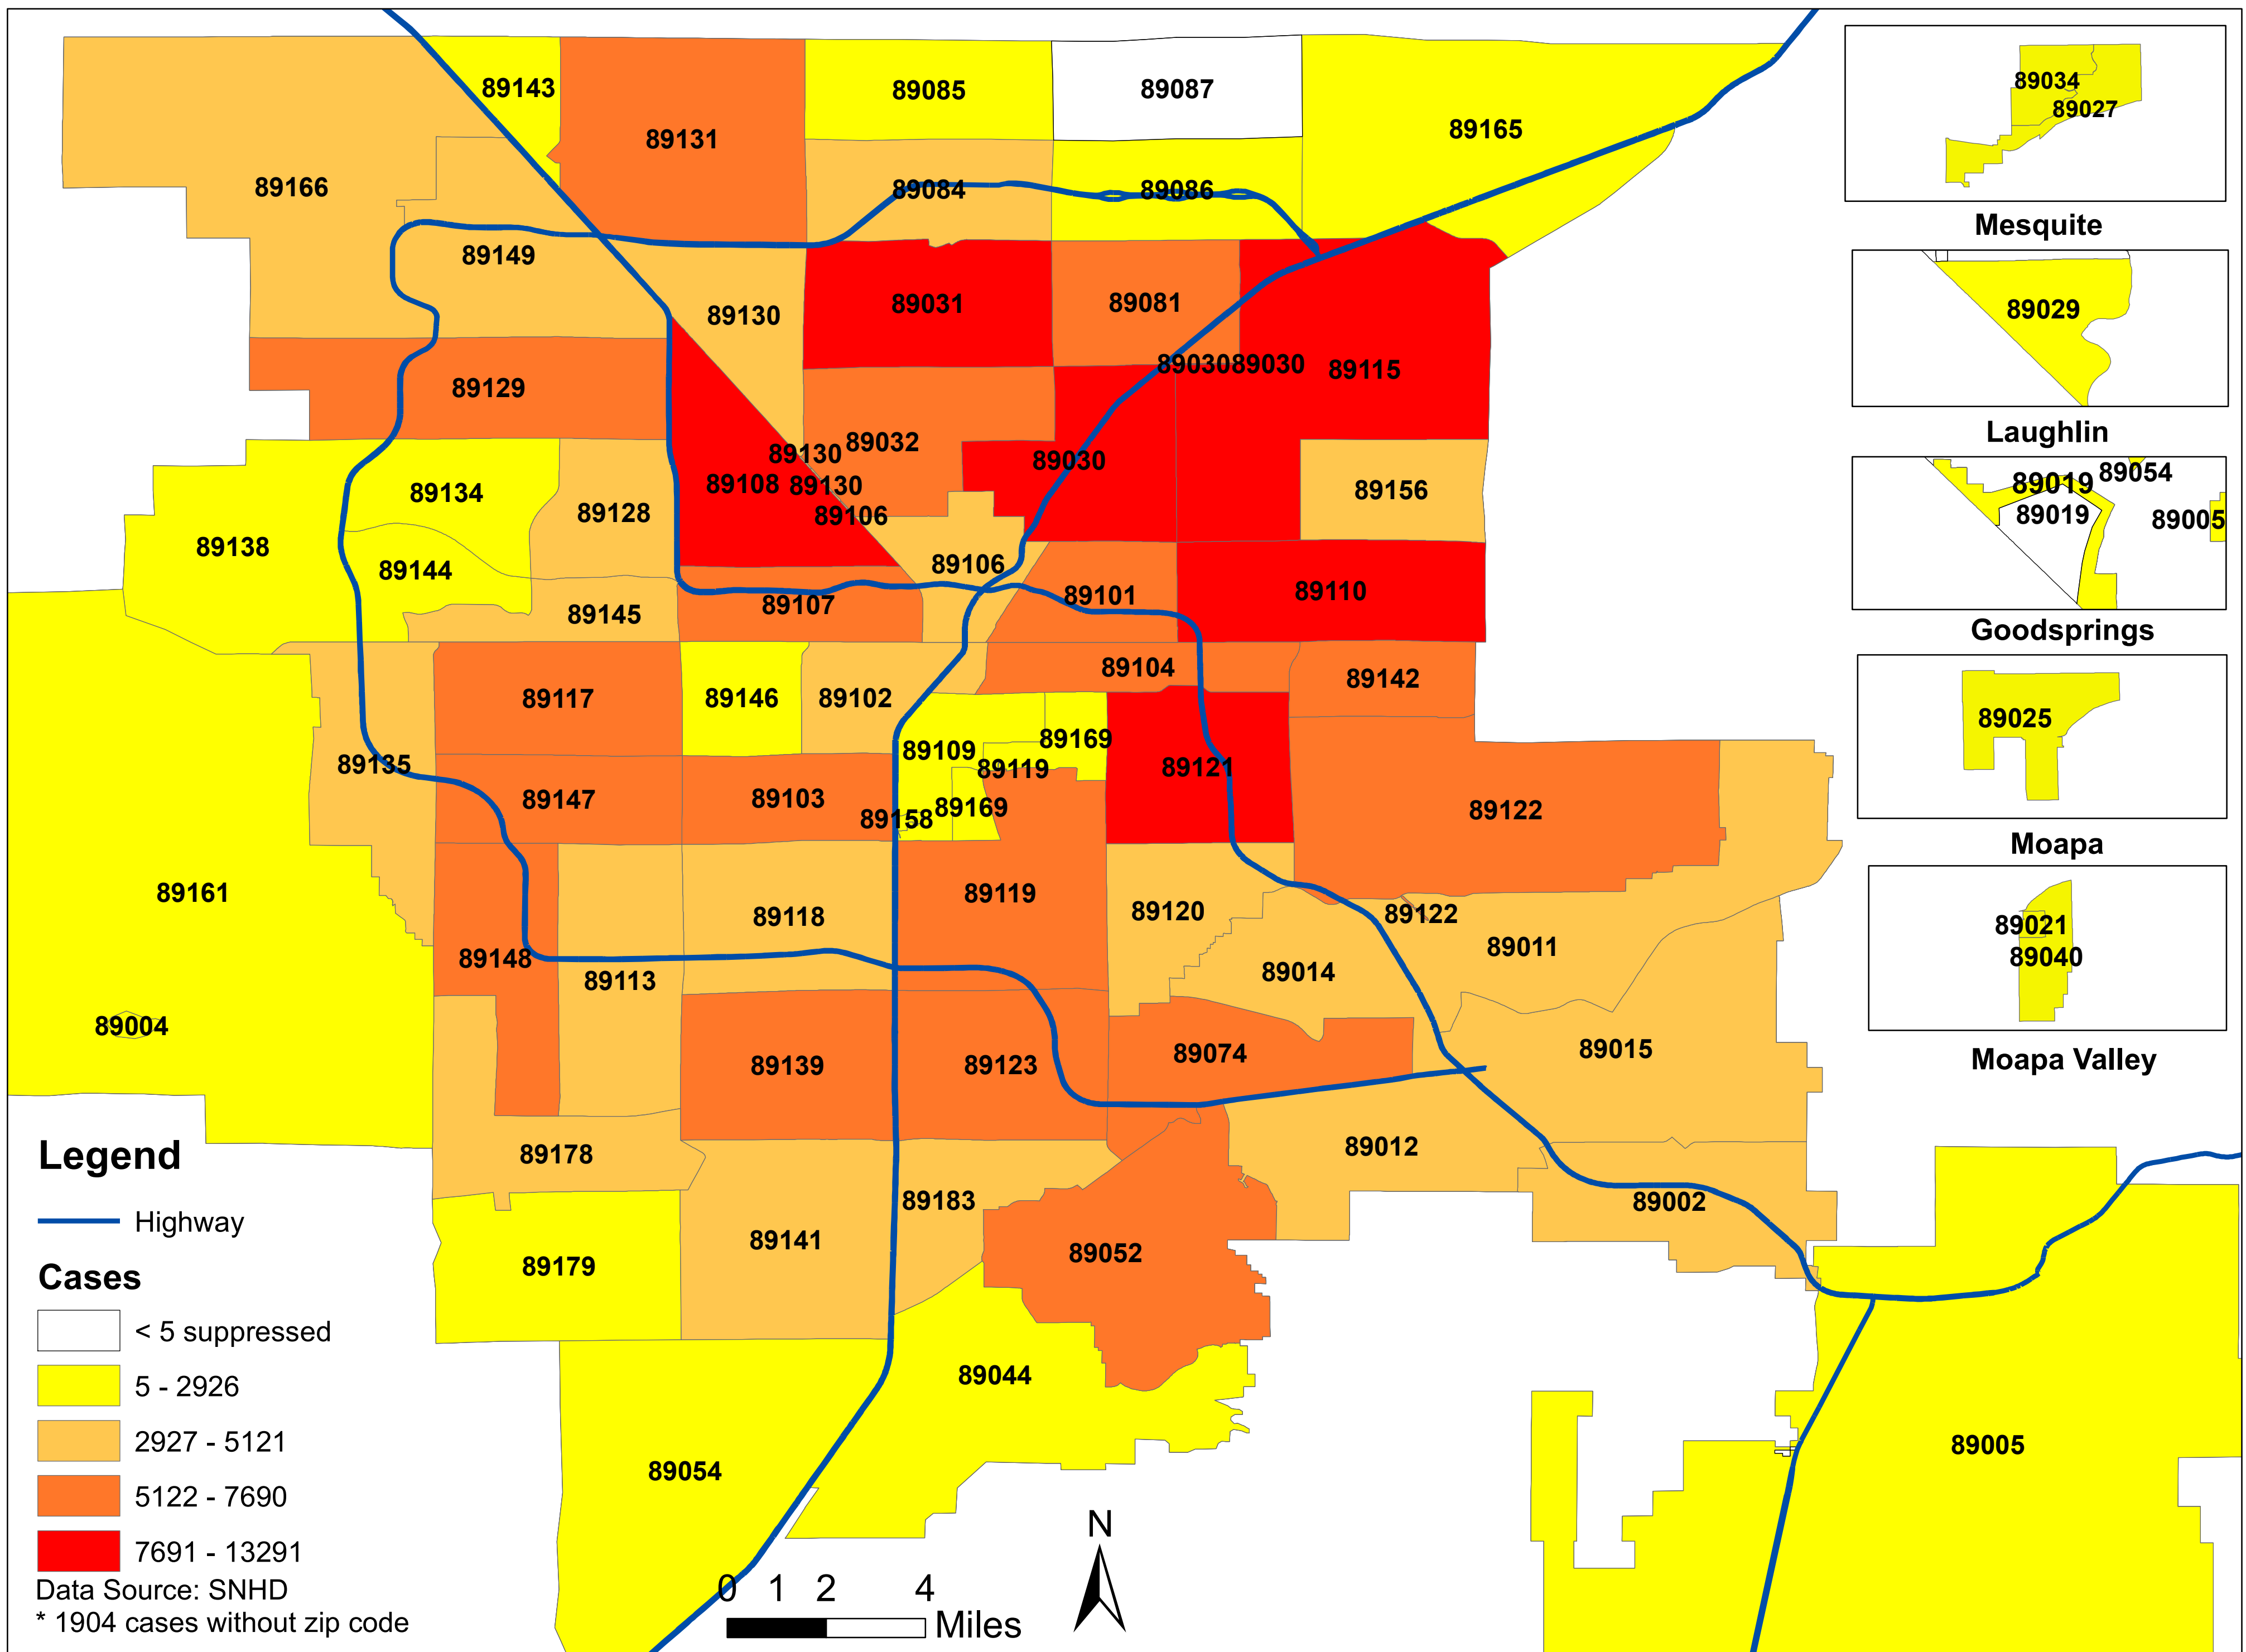

# Number of COVID-19 cases by zip code in Clark county (08.22.2021)

**Note: More than 5 cases reported from 89124**