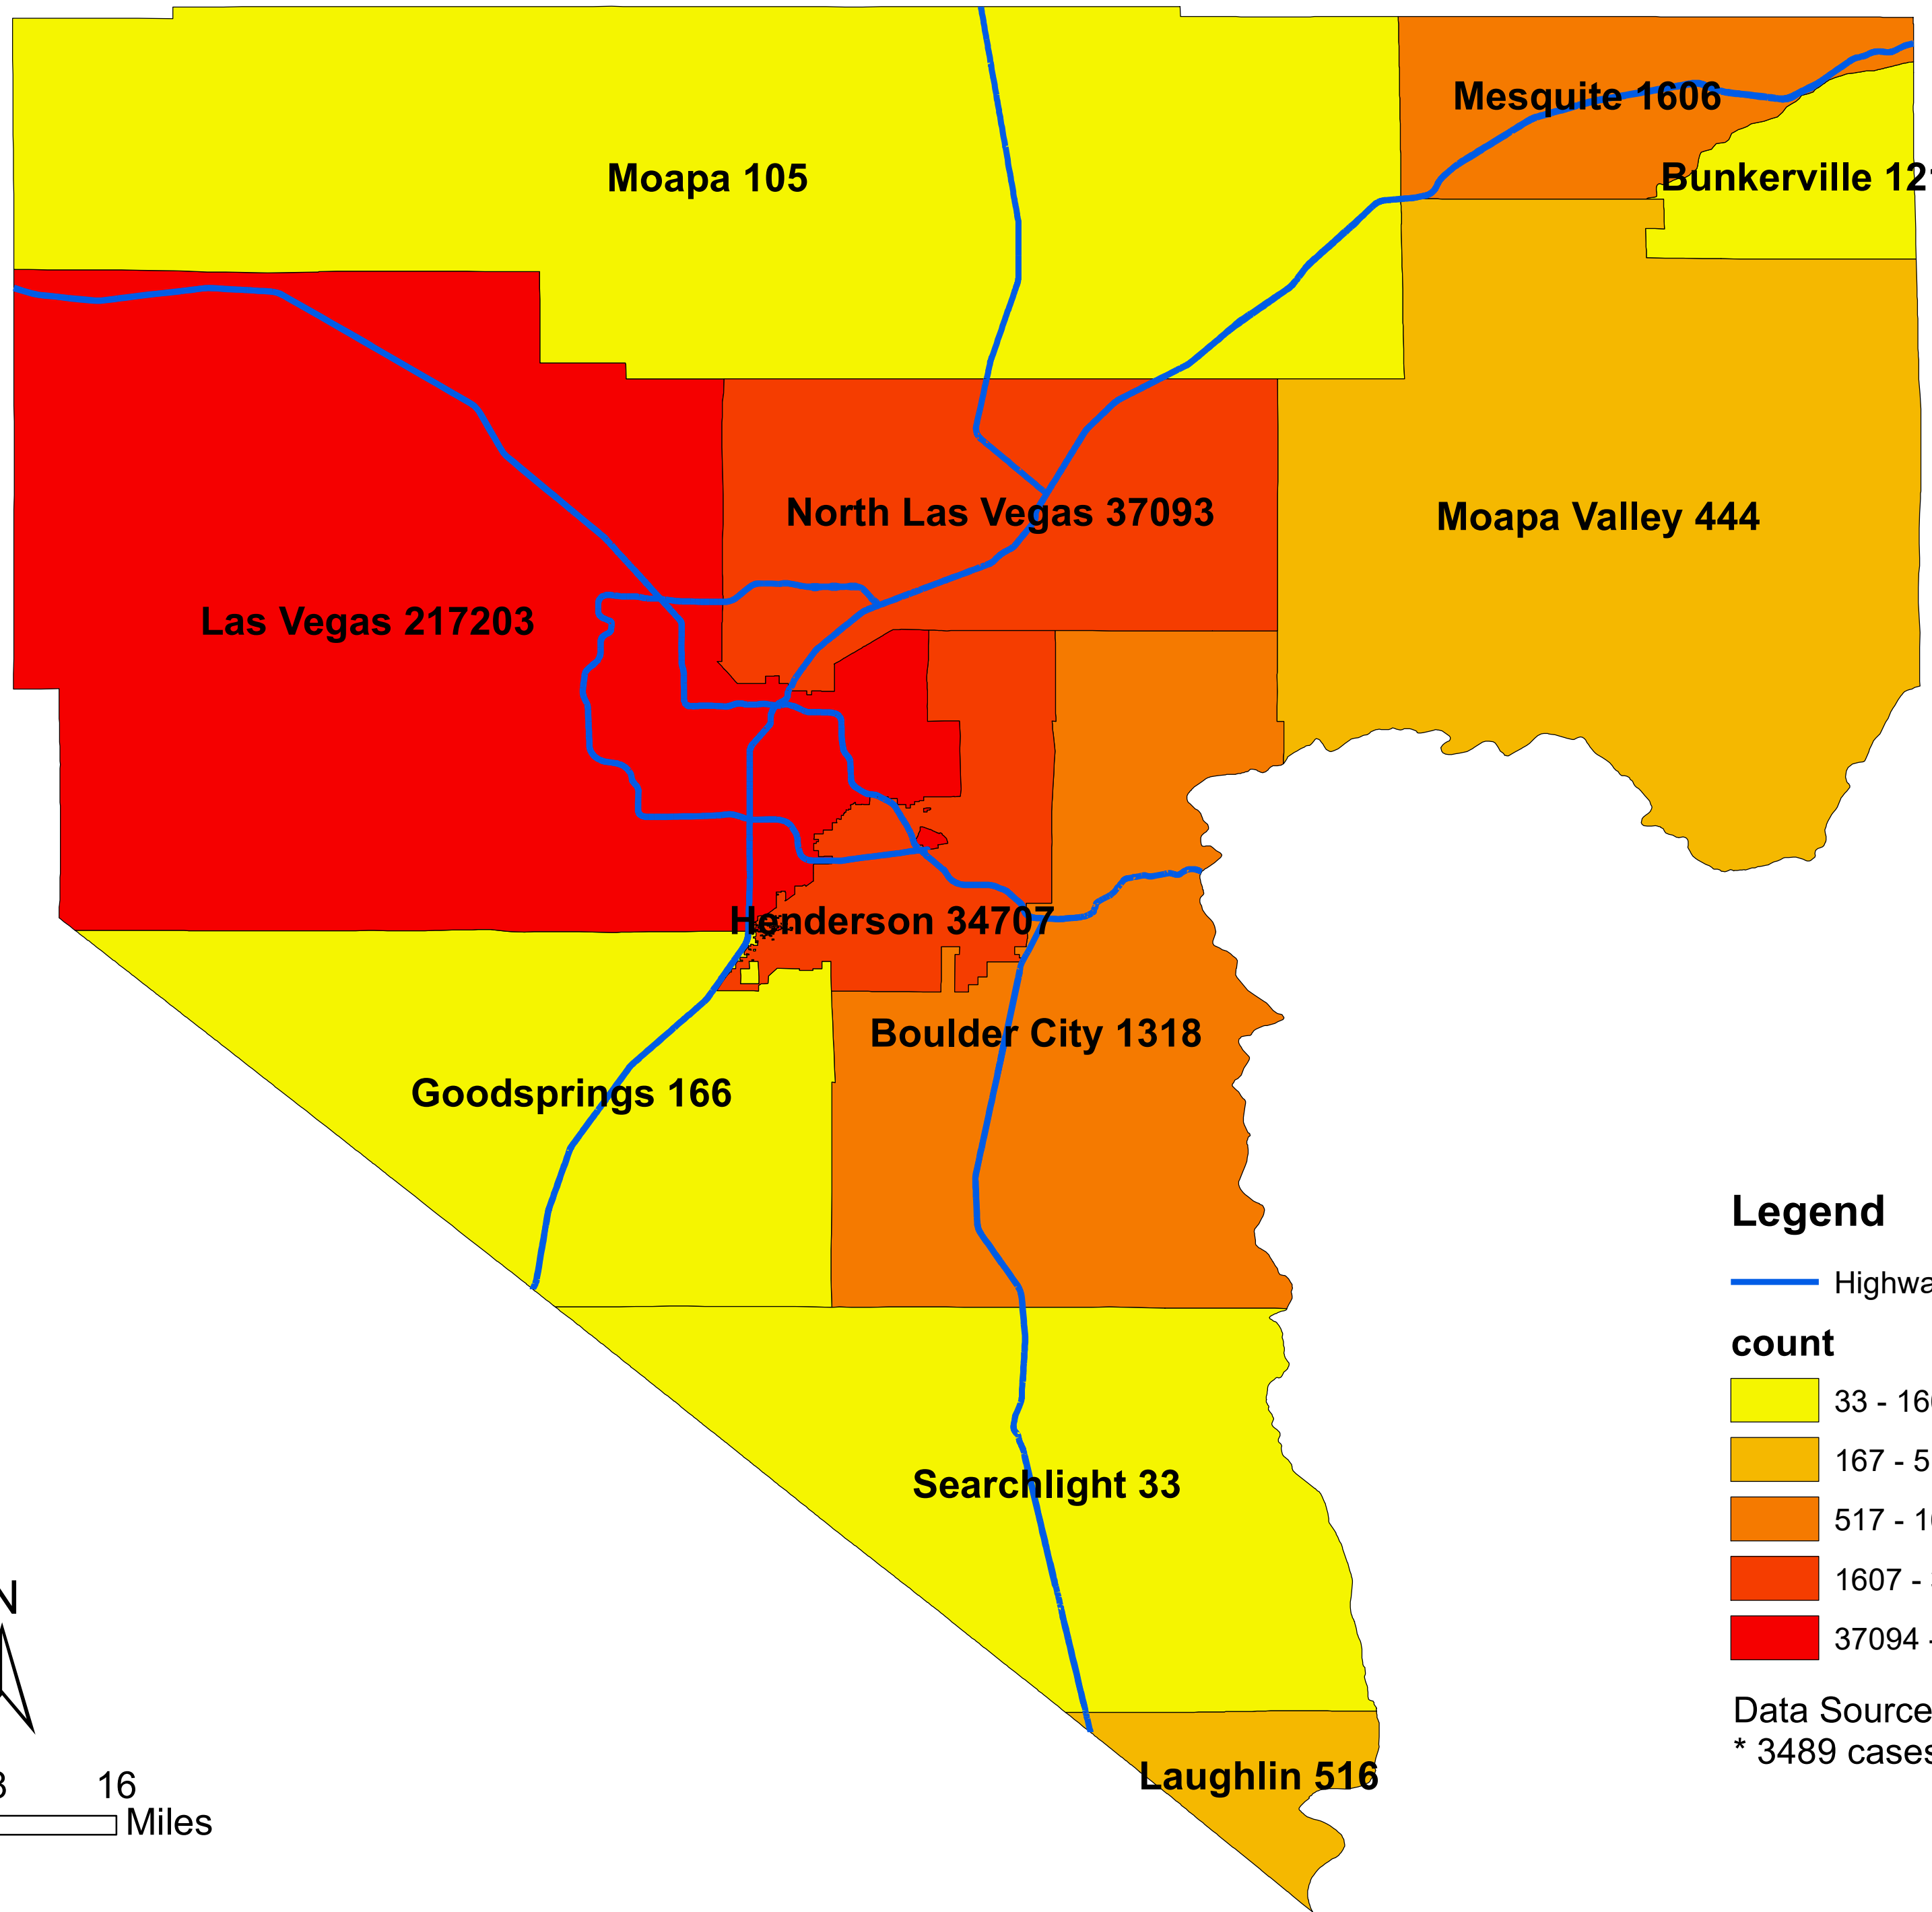

Number of COVID-19 cases by city in Clark county (08.22.2021)

Legend

— Highway

count

Data Source: SNHD

* 3489 cases without city information

0 4 8 16 Miles