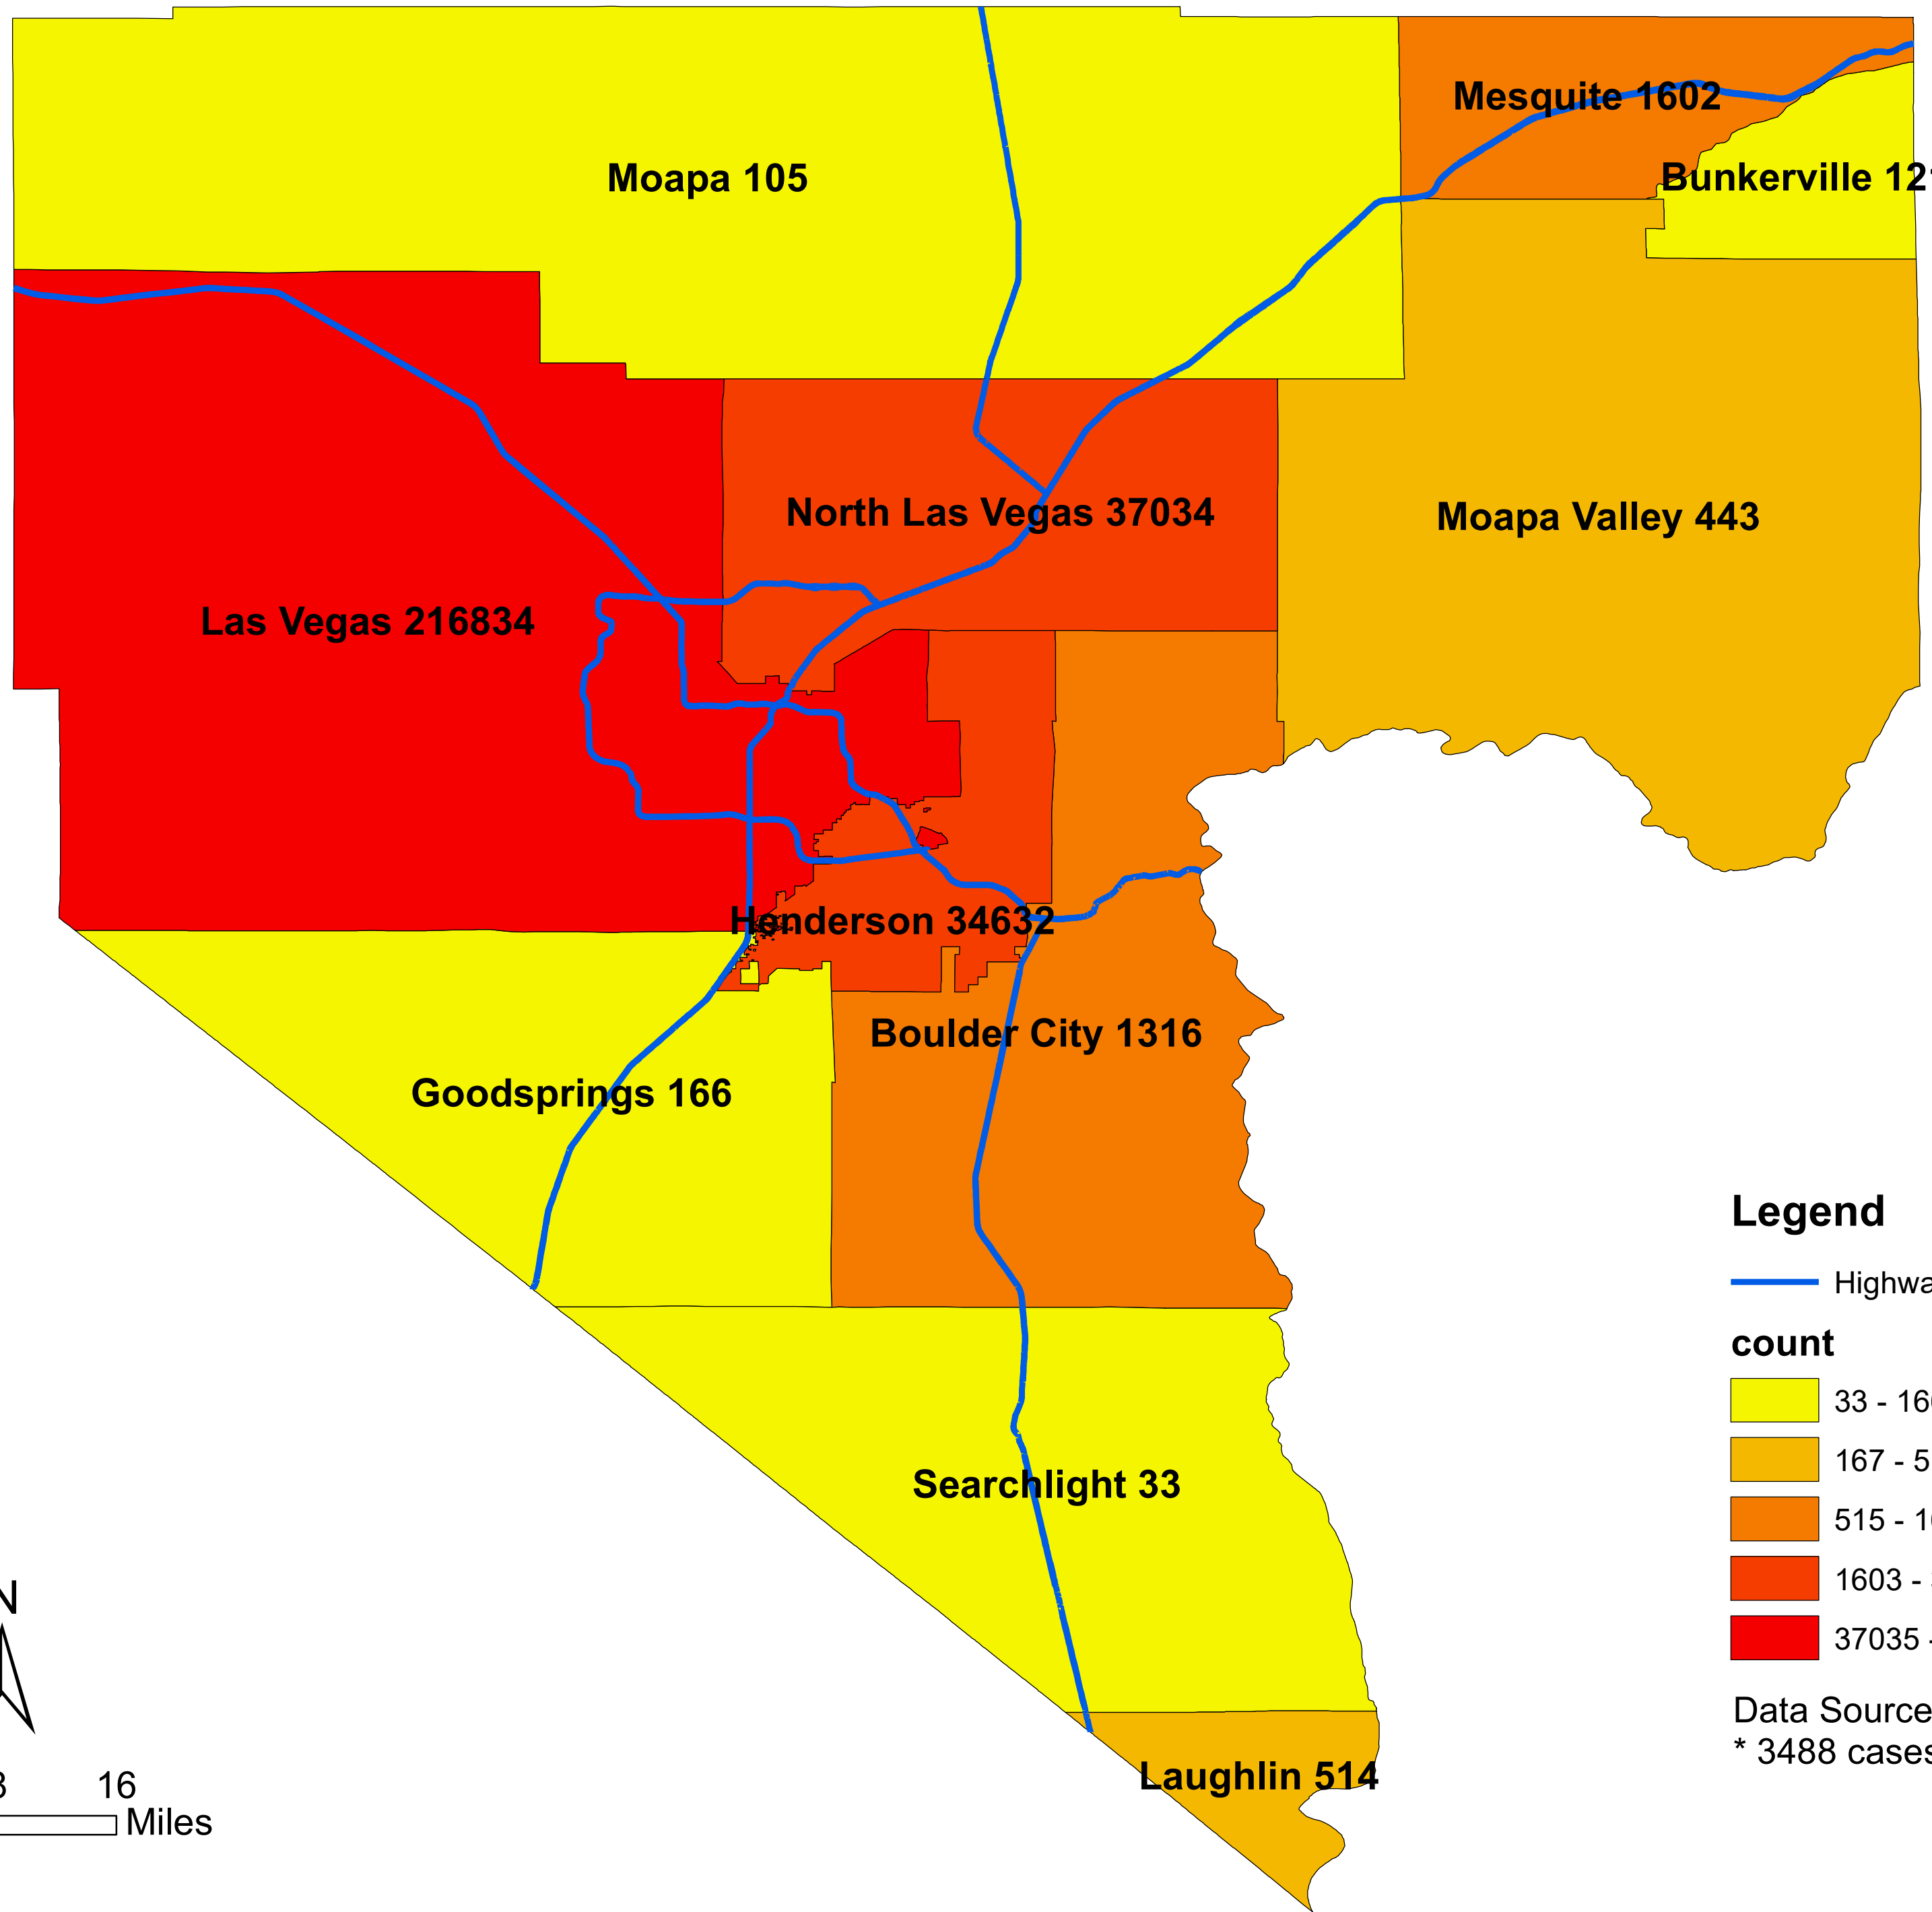

Number of COVID-19 cases by city in Clark county (08.21.2021)

Legend

— Highway

count

Data Source: SNHD

* 3488 cases without city information

0 4 8 16 Miles