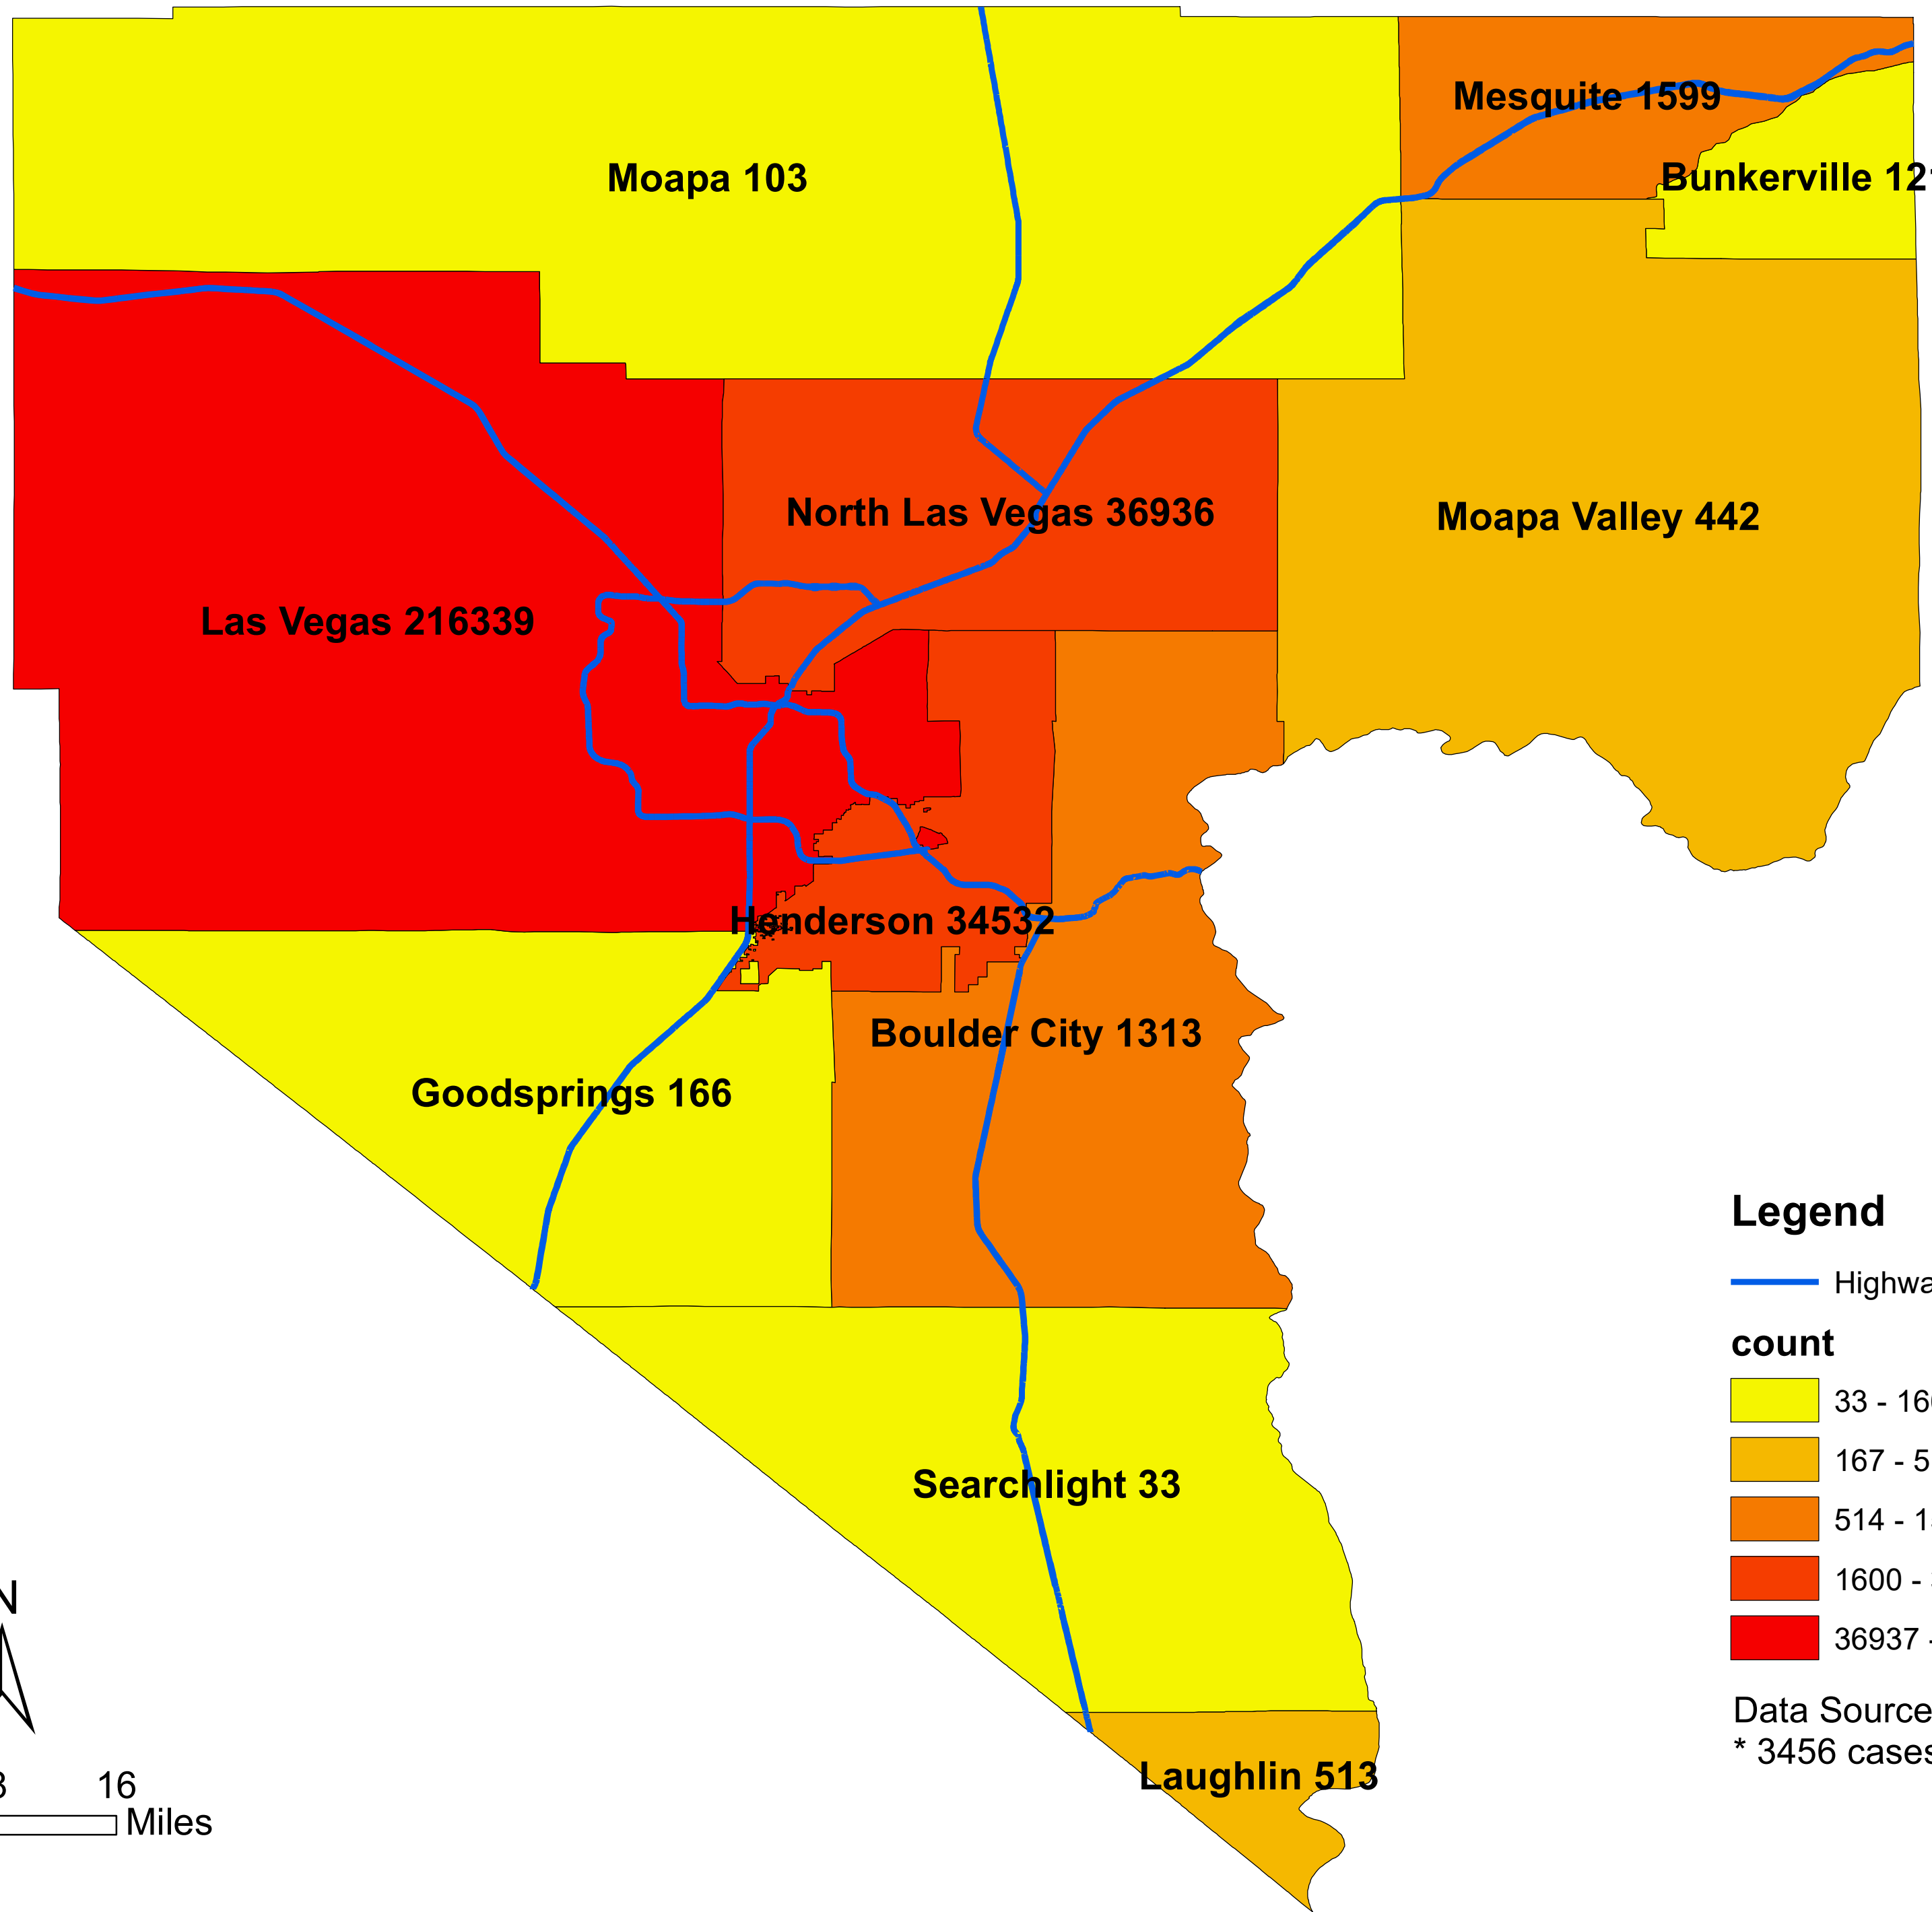

Number of COVID-19 cases by city in Clark county (08.20.2021)

Legend

— Highway

count

Data Source: SNHD

* 3456 cases without city information

0 4 8 16 Miles