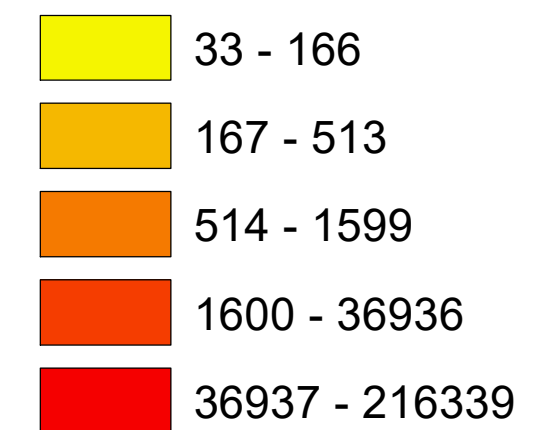

Number of COVID-19 cases by city in Clark county (08.20.2021)

Legend

— Highway

count

Data Source: SNHD

* 3456 cases without city information

0 4 8 16 Miles