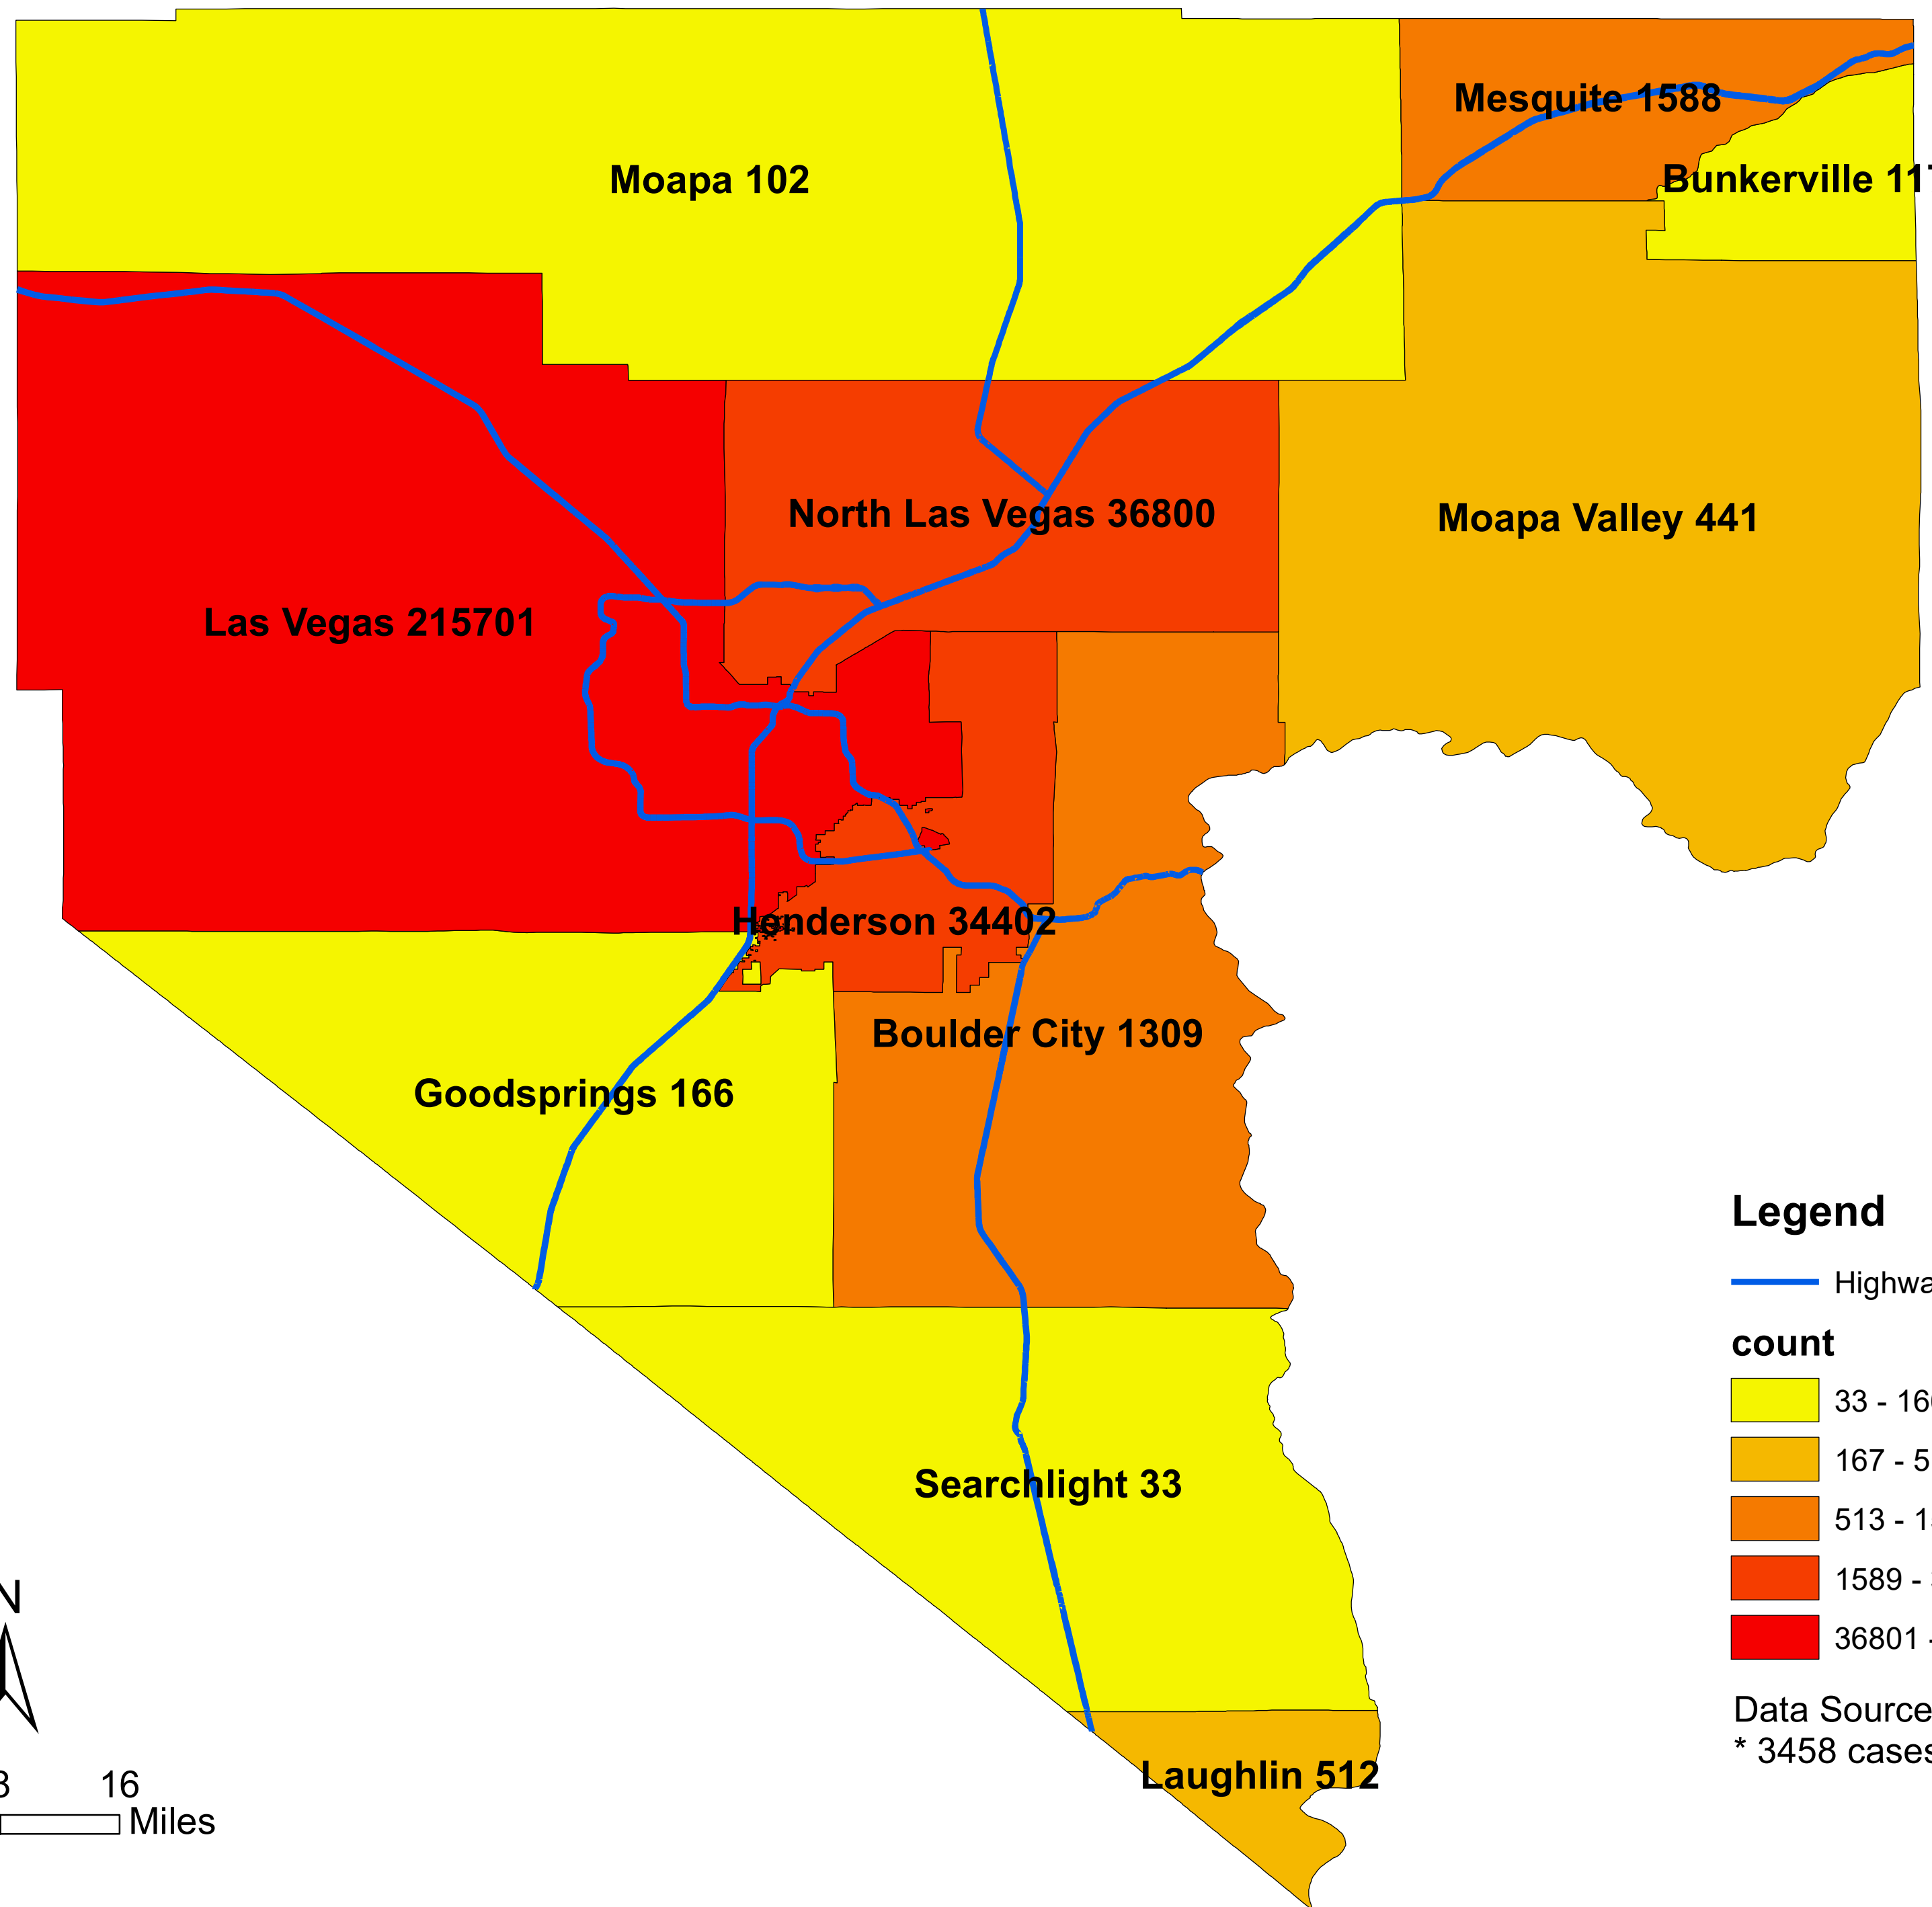

Number of COVID-19 cases by city in Clark county (08.19.2021)

Legend

— Highway

count

- 33 - 166
- 167 - 512
- 513 - 1588
- 1589 - 36800
- 36801 - 215701

Data Source: SNHD

* 3458 cases without city information

0 4 8 16 Miles