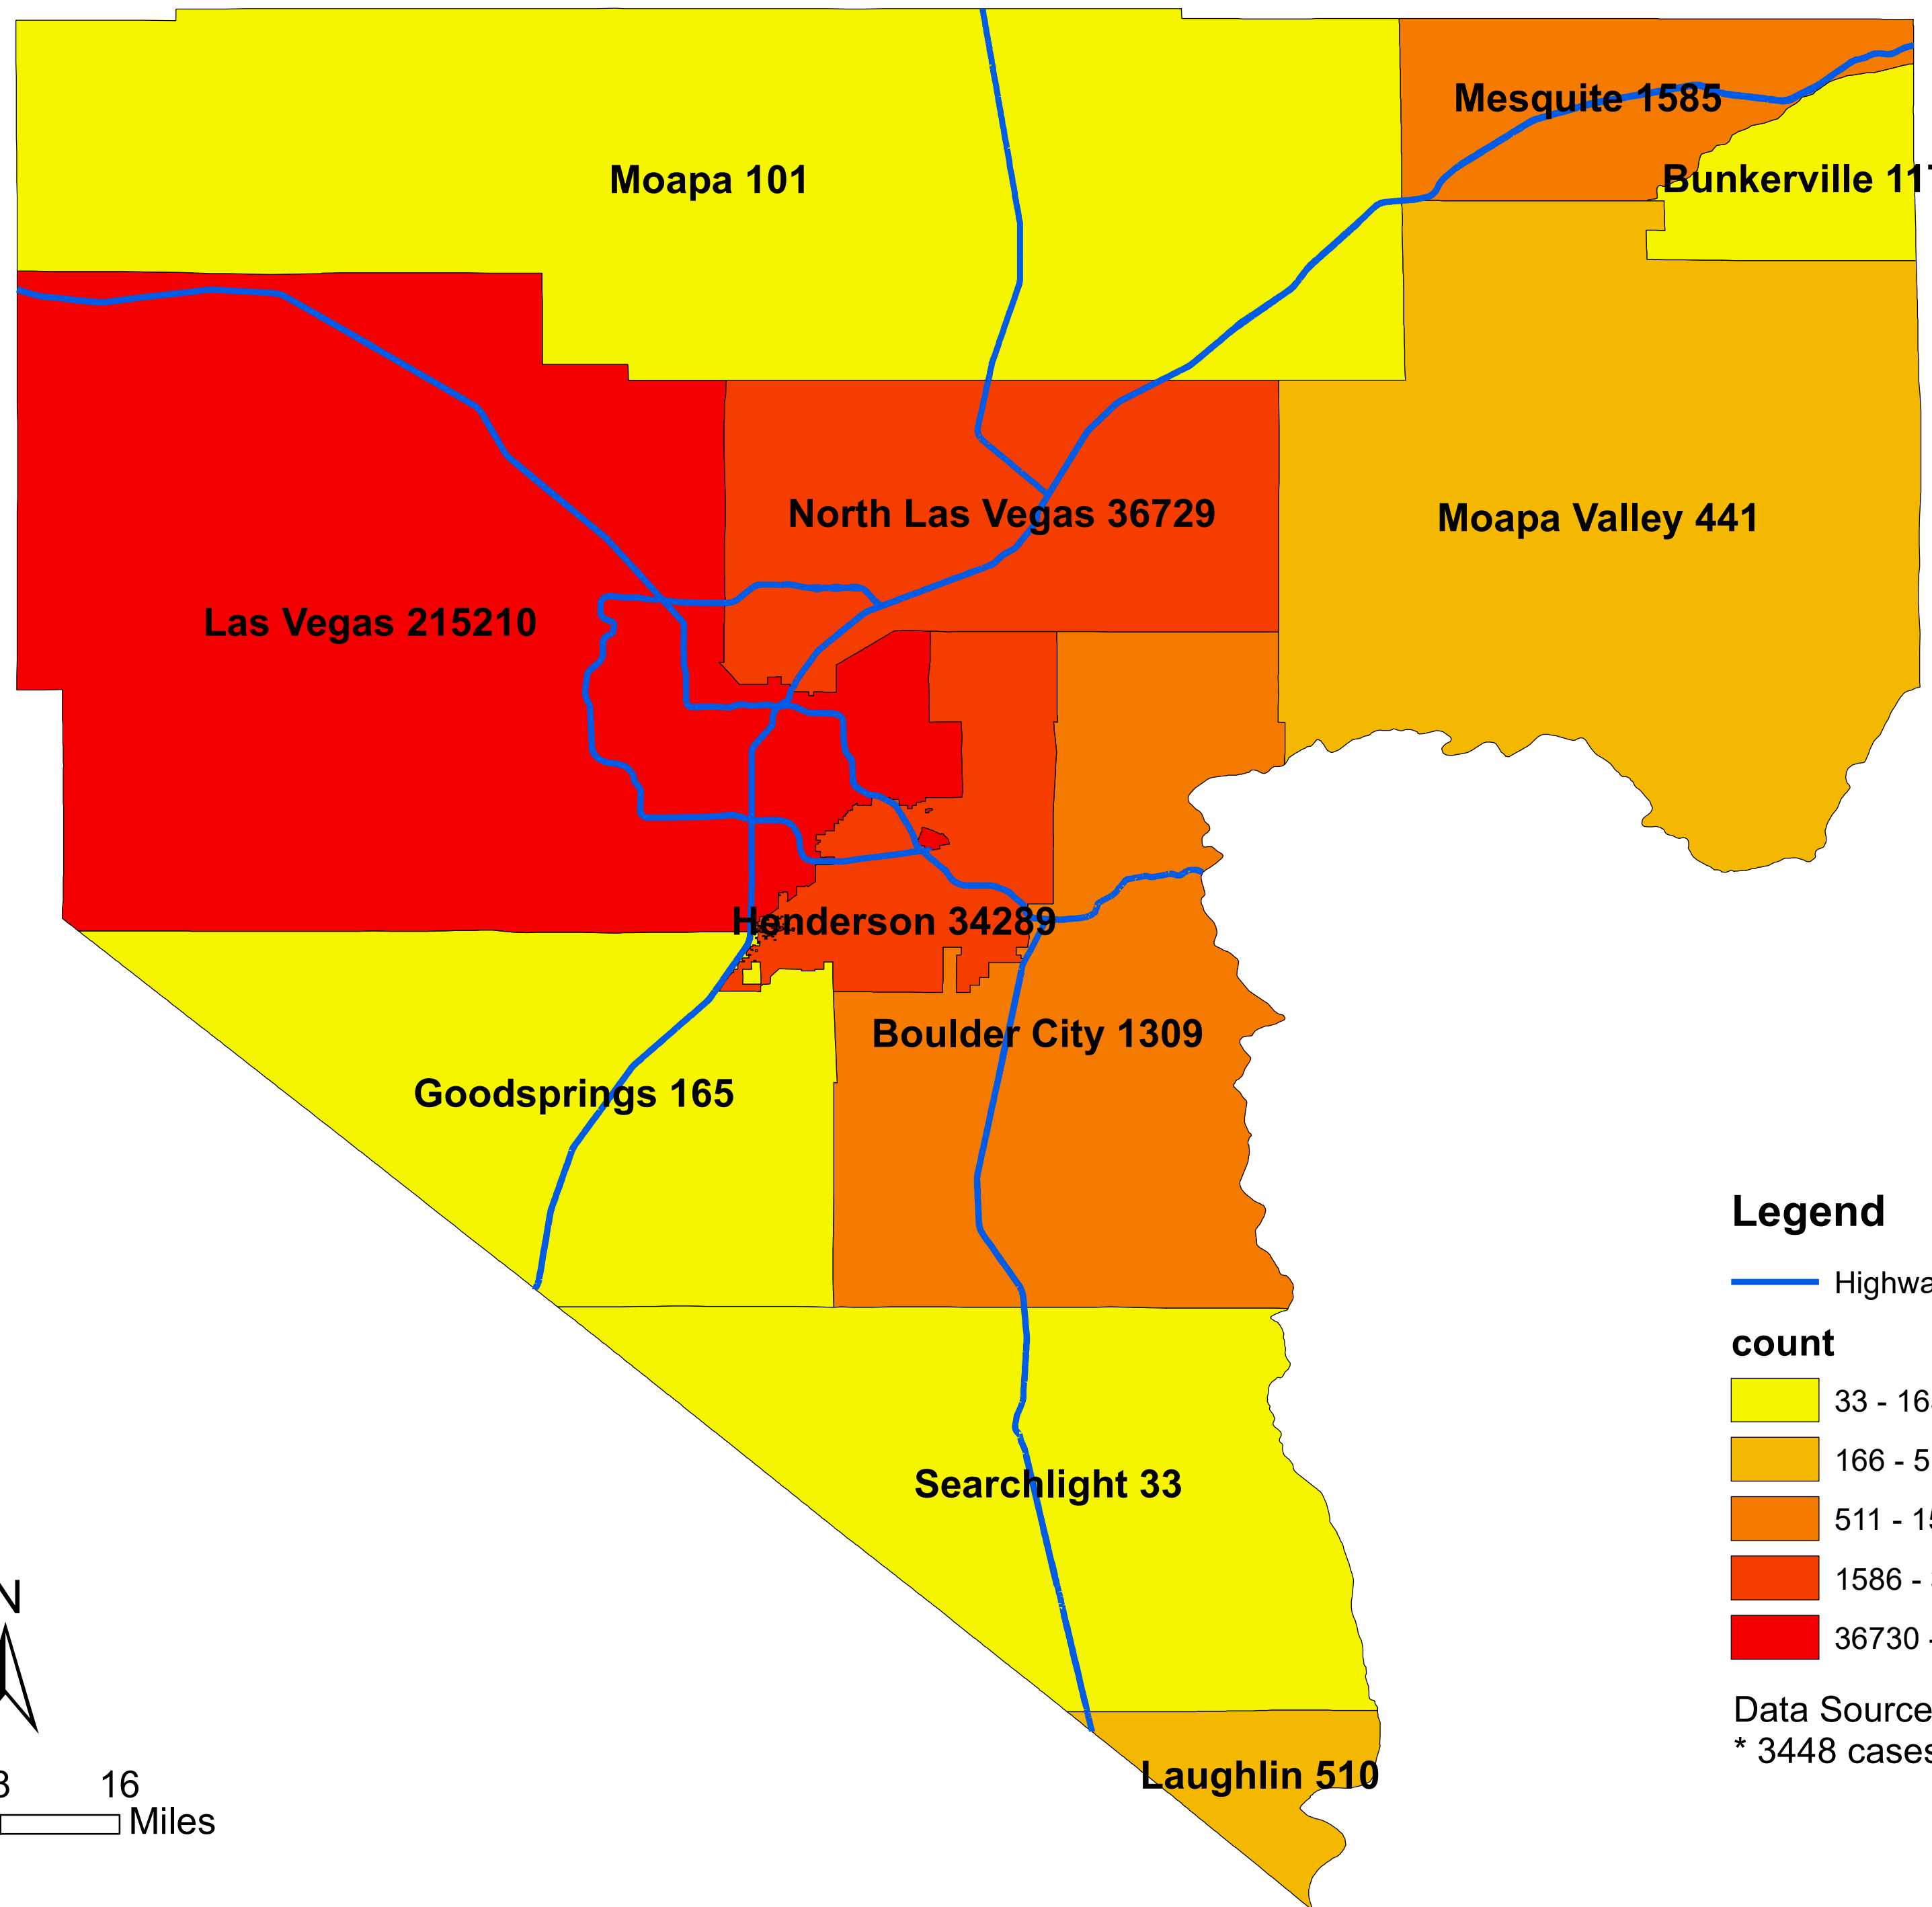

# Number of COVID-19 cases by city in Clark county (08.18.2021)

## Legend

— Highway

### count

- 33 - 165
- 166 - 510
- 511 - 1585
- 1586 - 36729
- 36730 - 215210

Data Source: SNHD

\* 3448 cases without city information

0 4 8 16 Miles